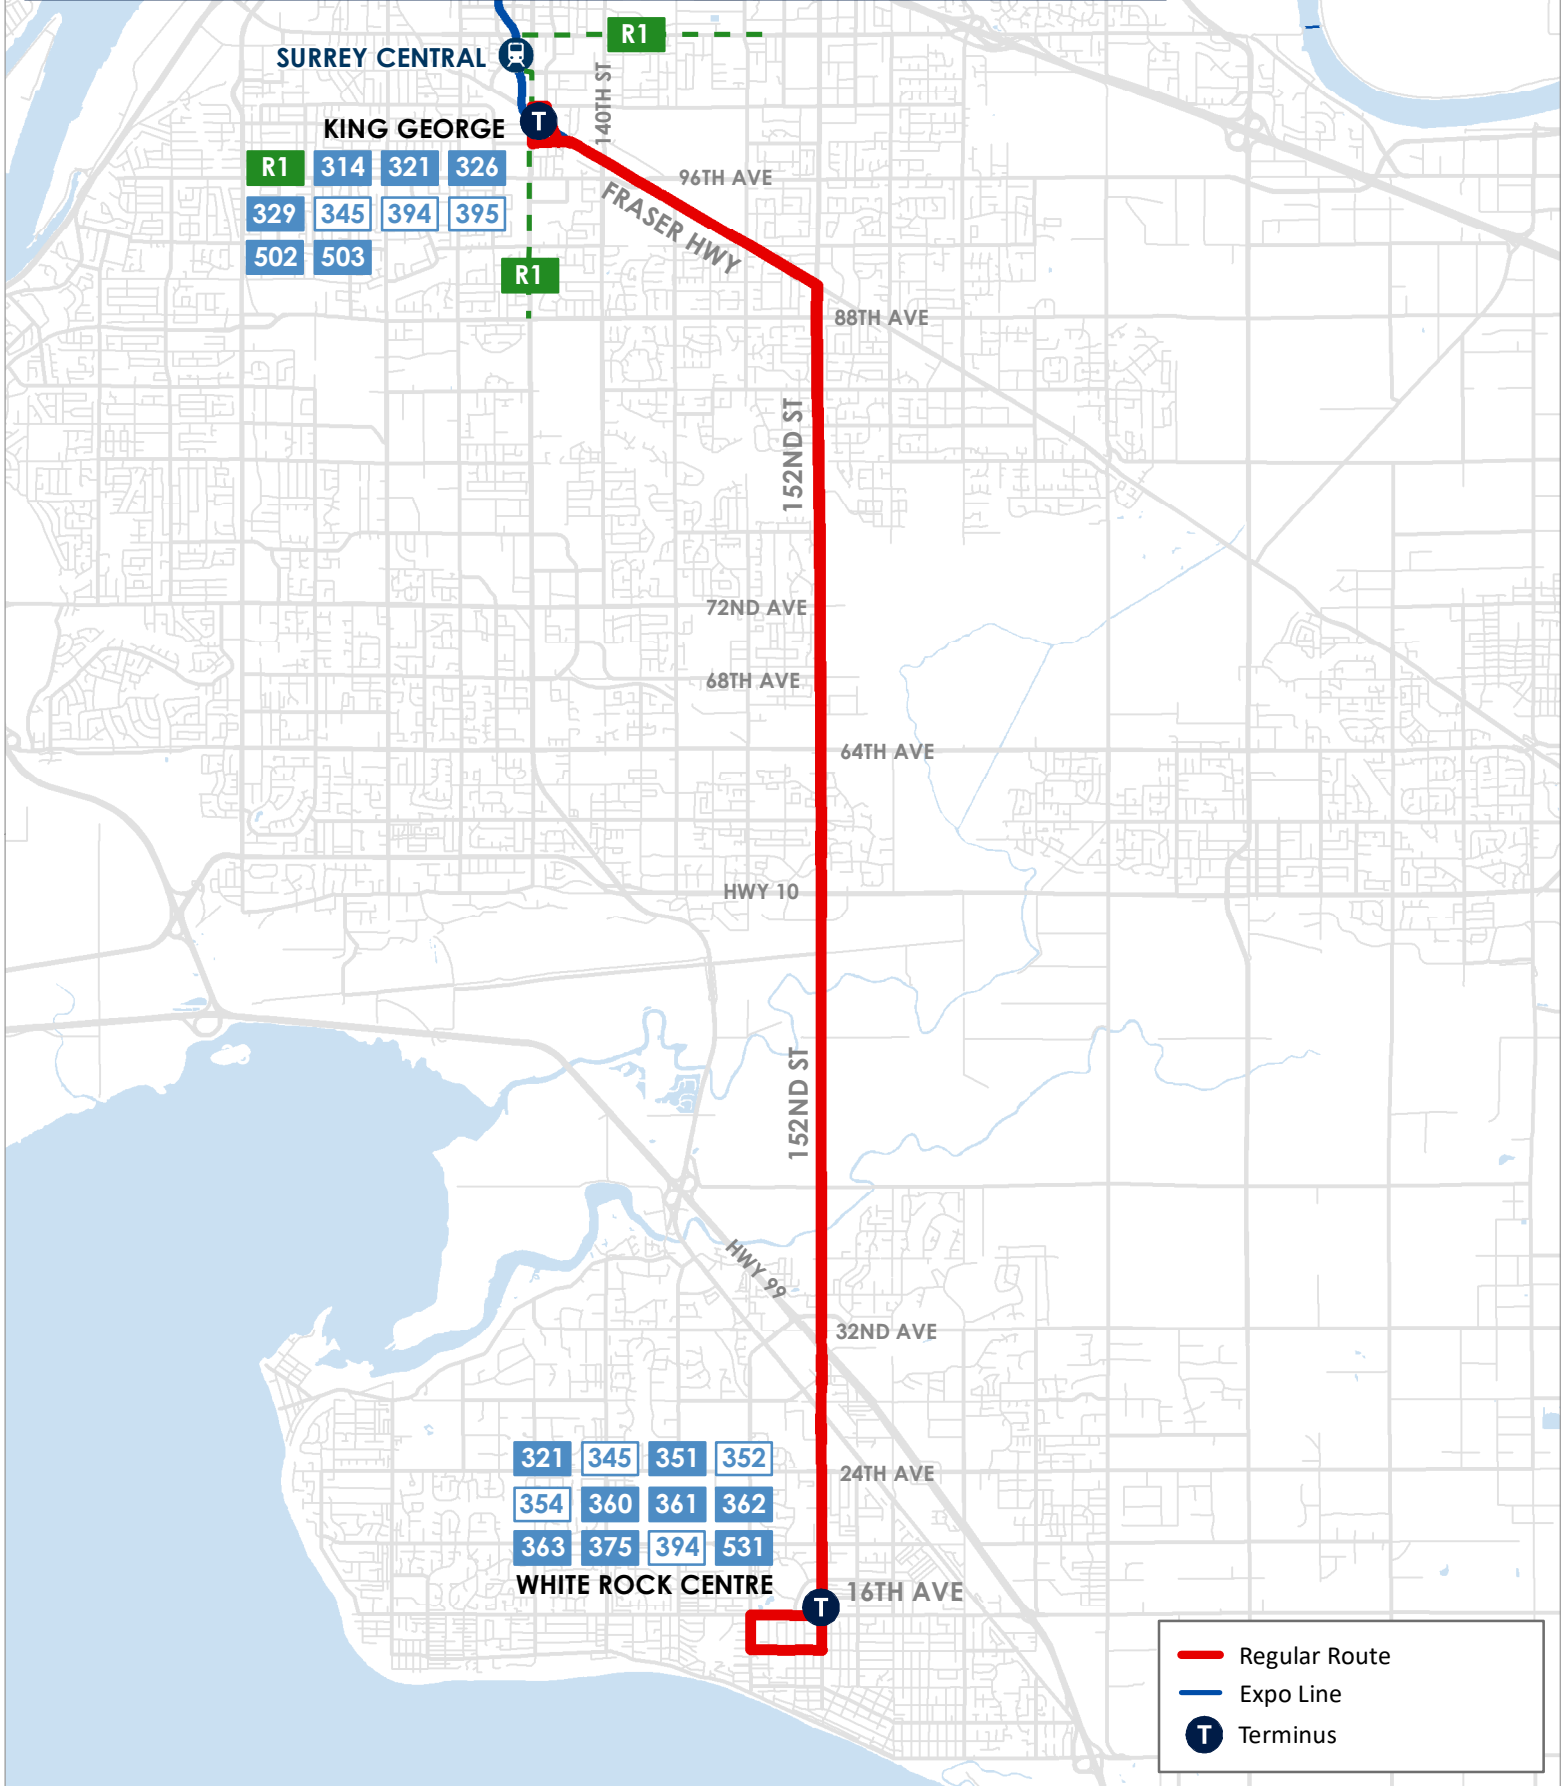

# T 345 KING GEORGE STATION / WHITE ROCK CENTRE

- Regular Route
- Expo Line
- T** Terminus