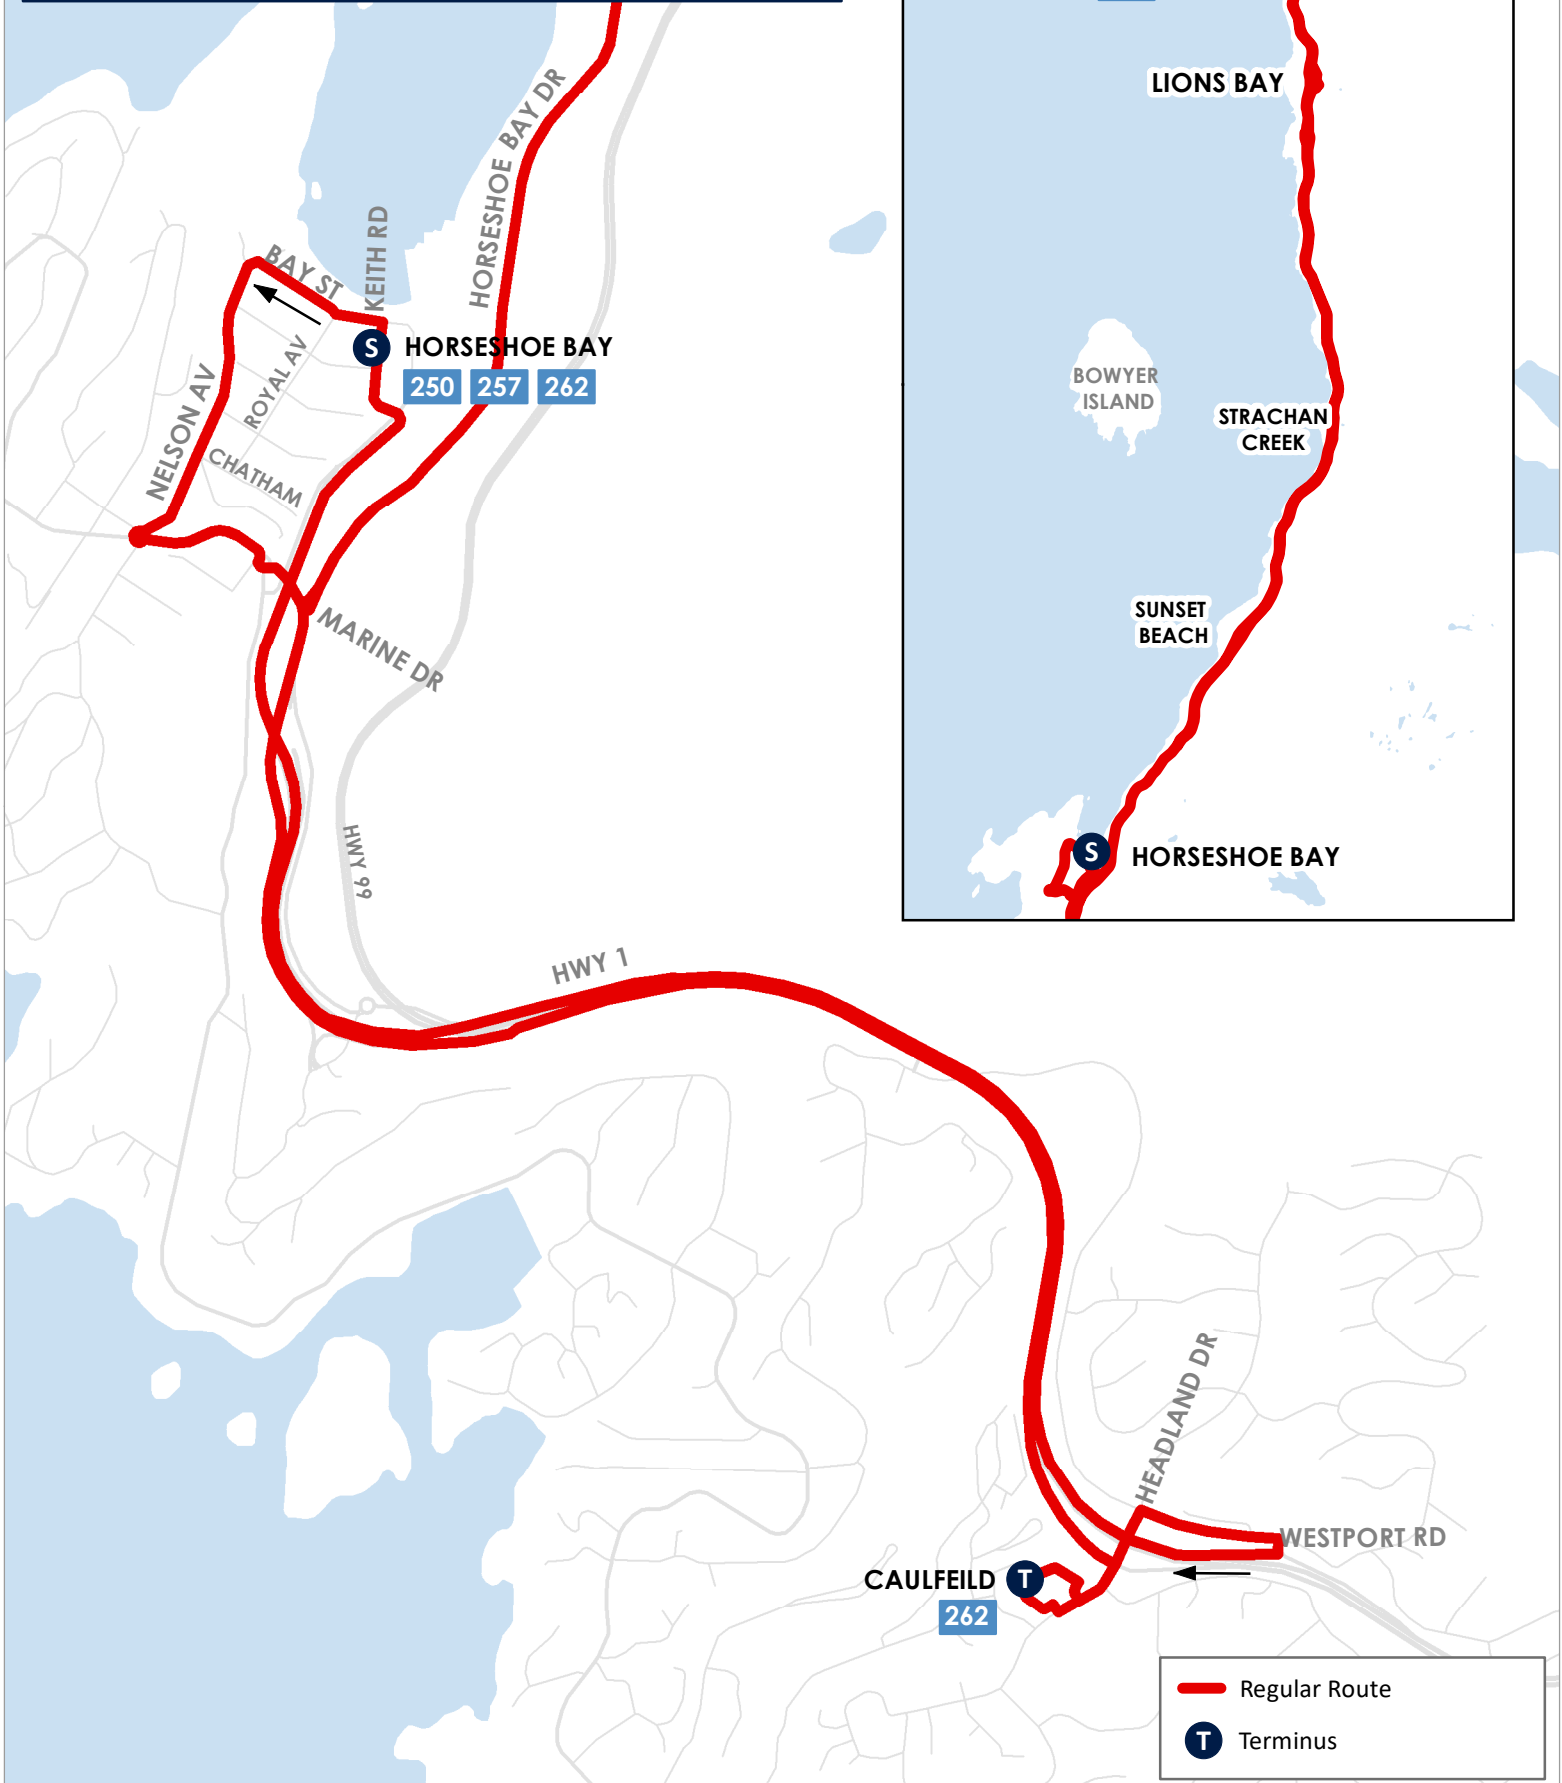

T 262 CAULFEILD / BRUNSWICK

- Regular Route
- T Terminus