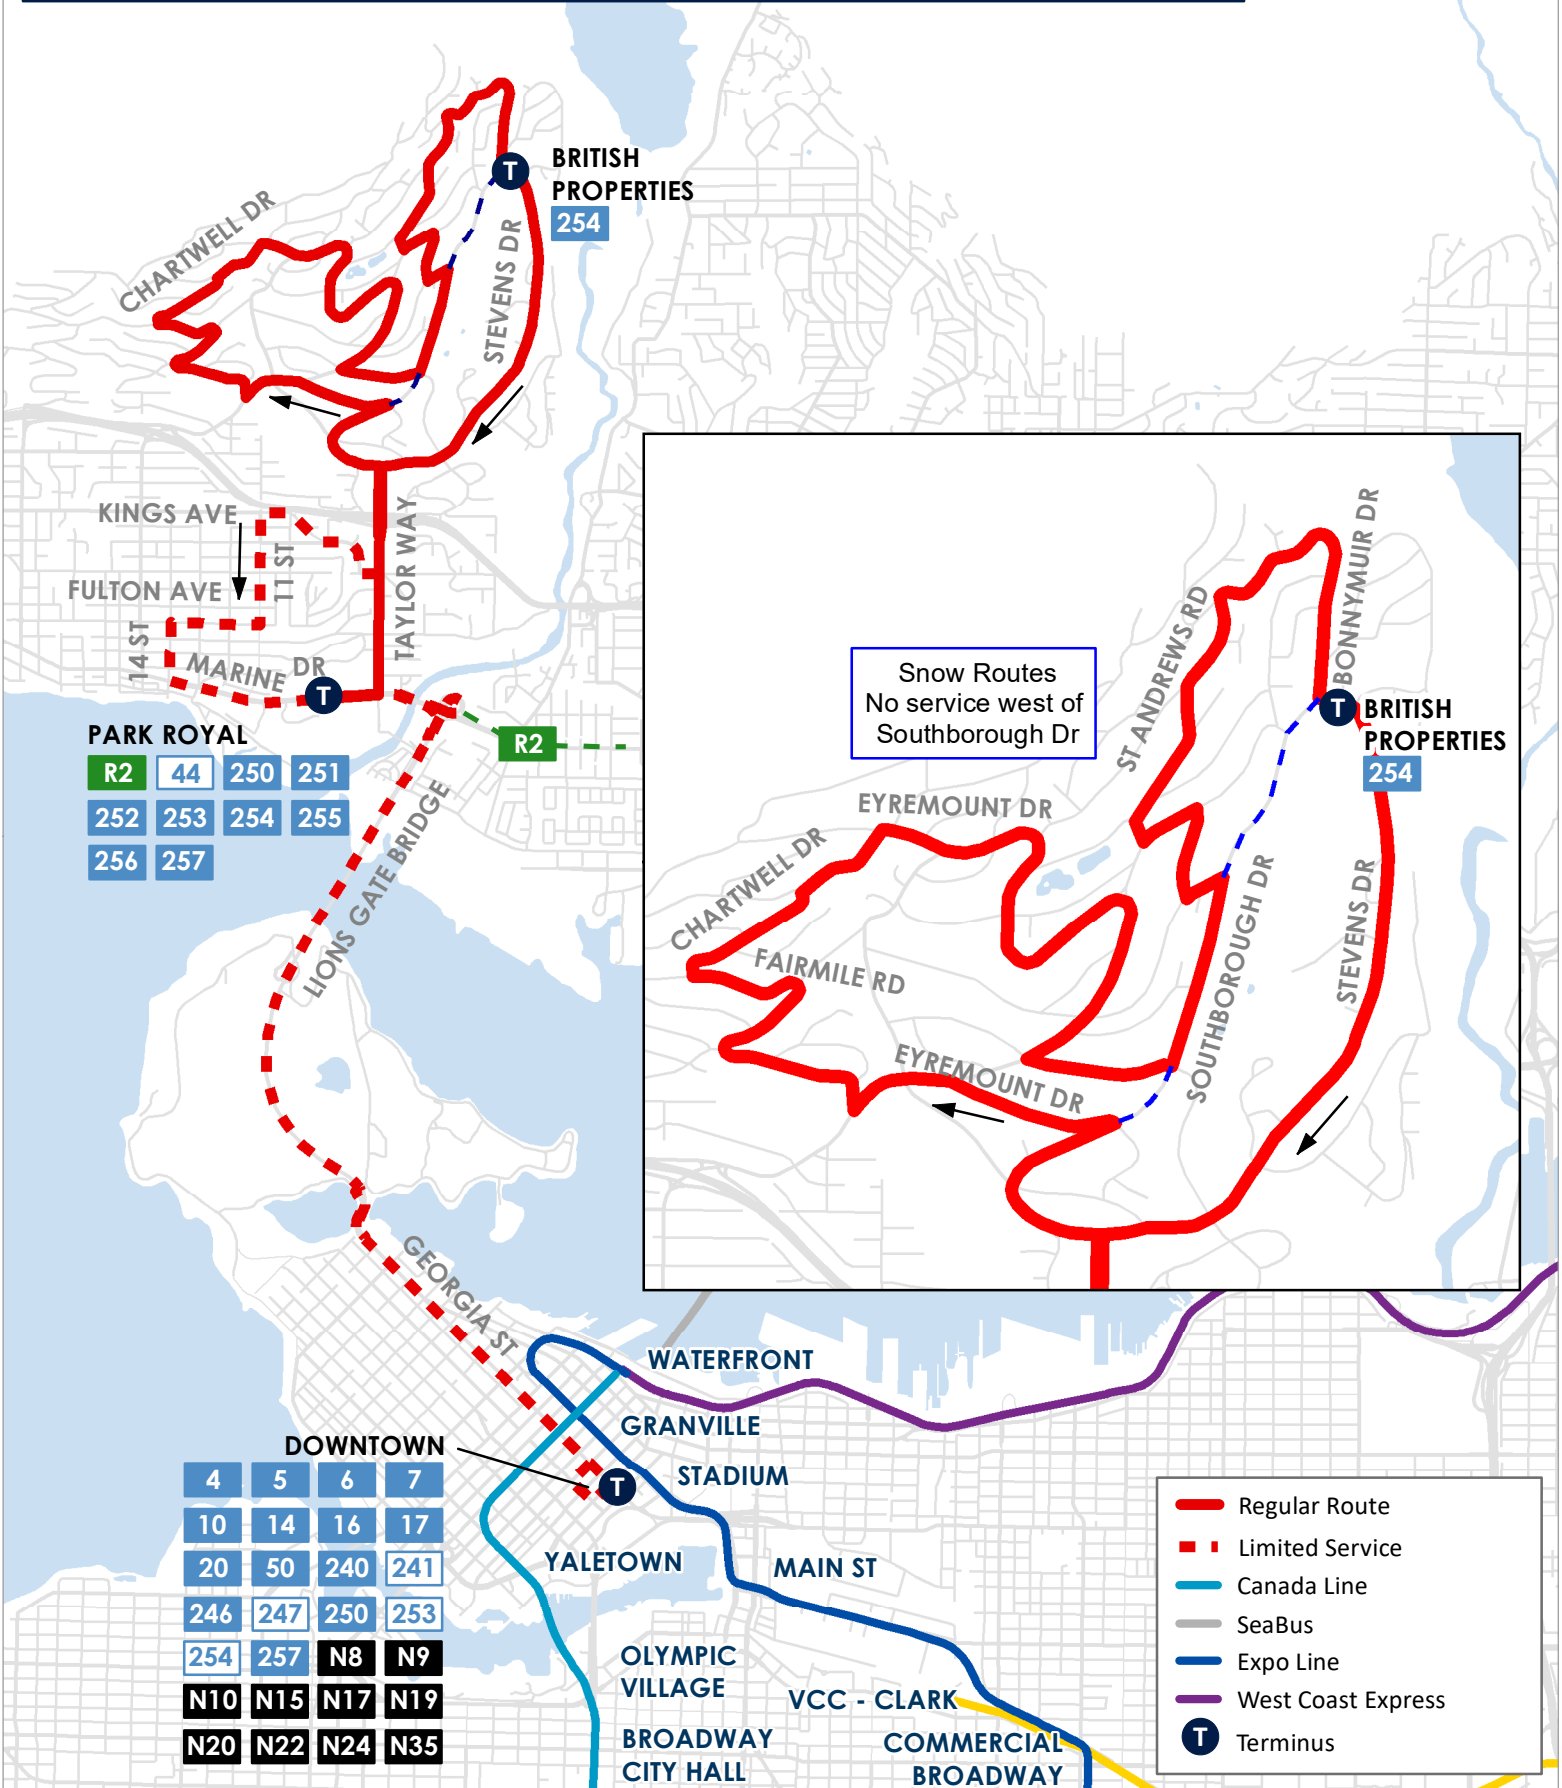

T 254 BRITISH PROPERTIES / PARK ROYAL / VANCOUVER

PARK ROYAL

R2	44	250	251
252	253	254	255
256	257		

DOWNTOWN

4	5	6	7
10	14	16	17
20	50	240	241
246	247	250	253
254	257	N8	N9
N10	N15	N17	N19
N20	N22	N24	N35

- Regular Route
- - - Limited Service
- Canada Line
- SeaBus
- Expo Line
- West Coast Express
- T** Terminus