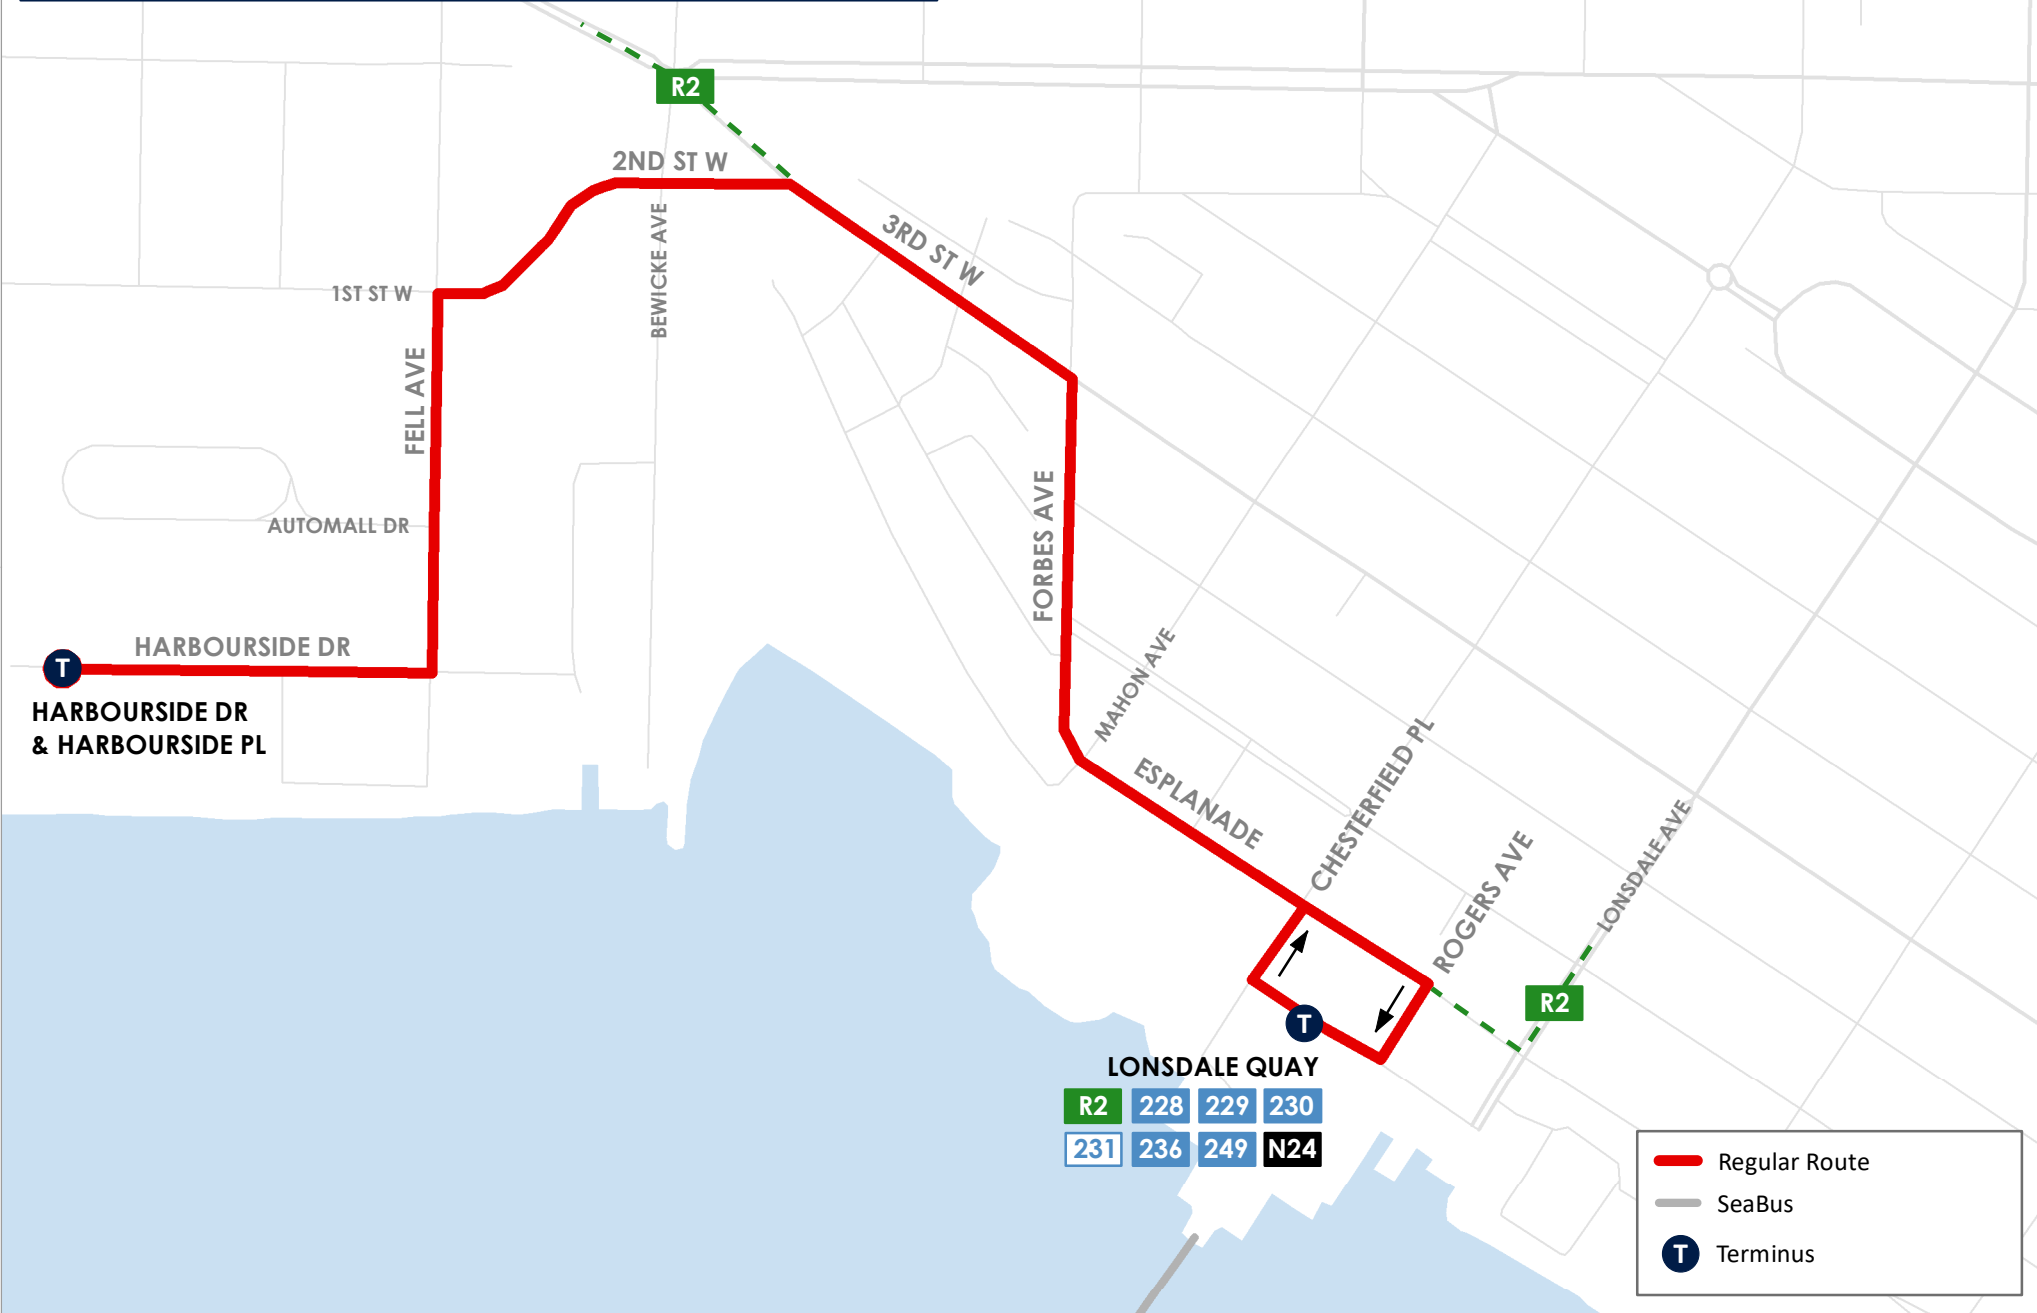

# T 231 HARBOURSIDE / LONSDALE QUAY

R2	228	229	230
231	236	249	N24

- Regular Route
- SeaBus
- T Terminus