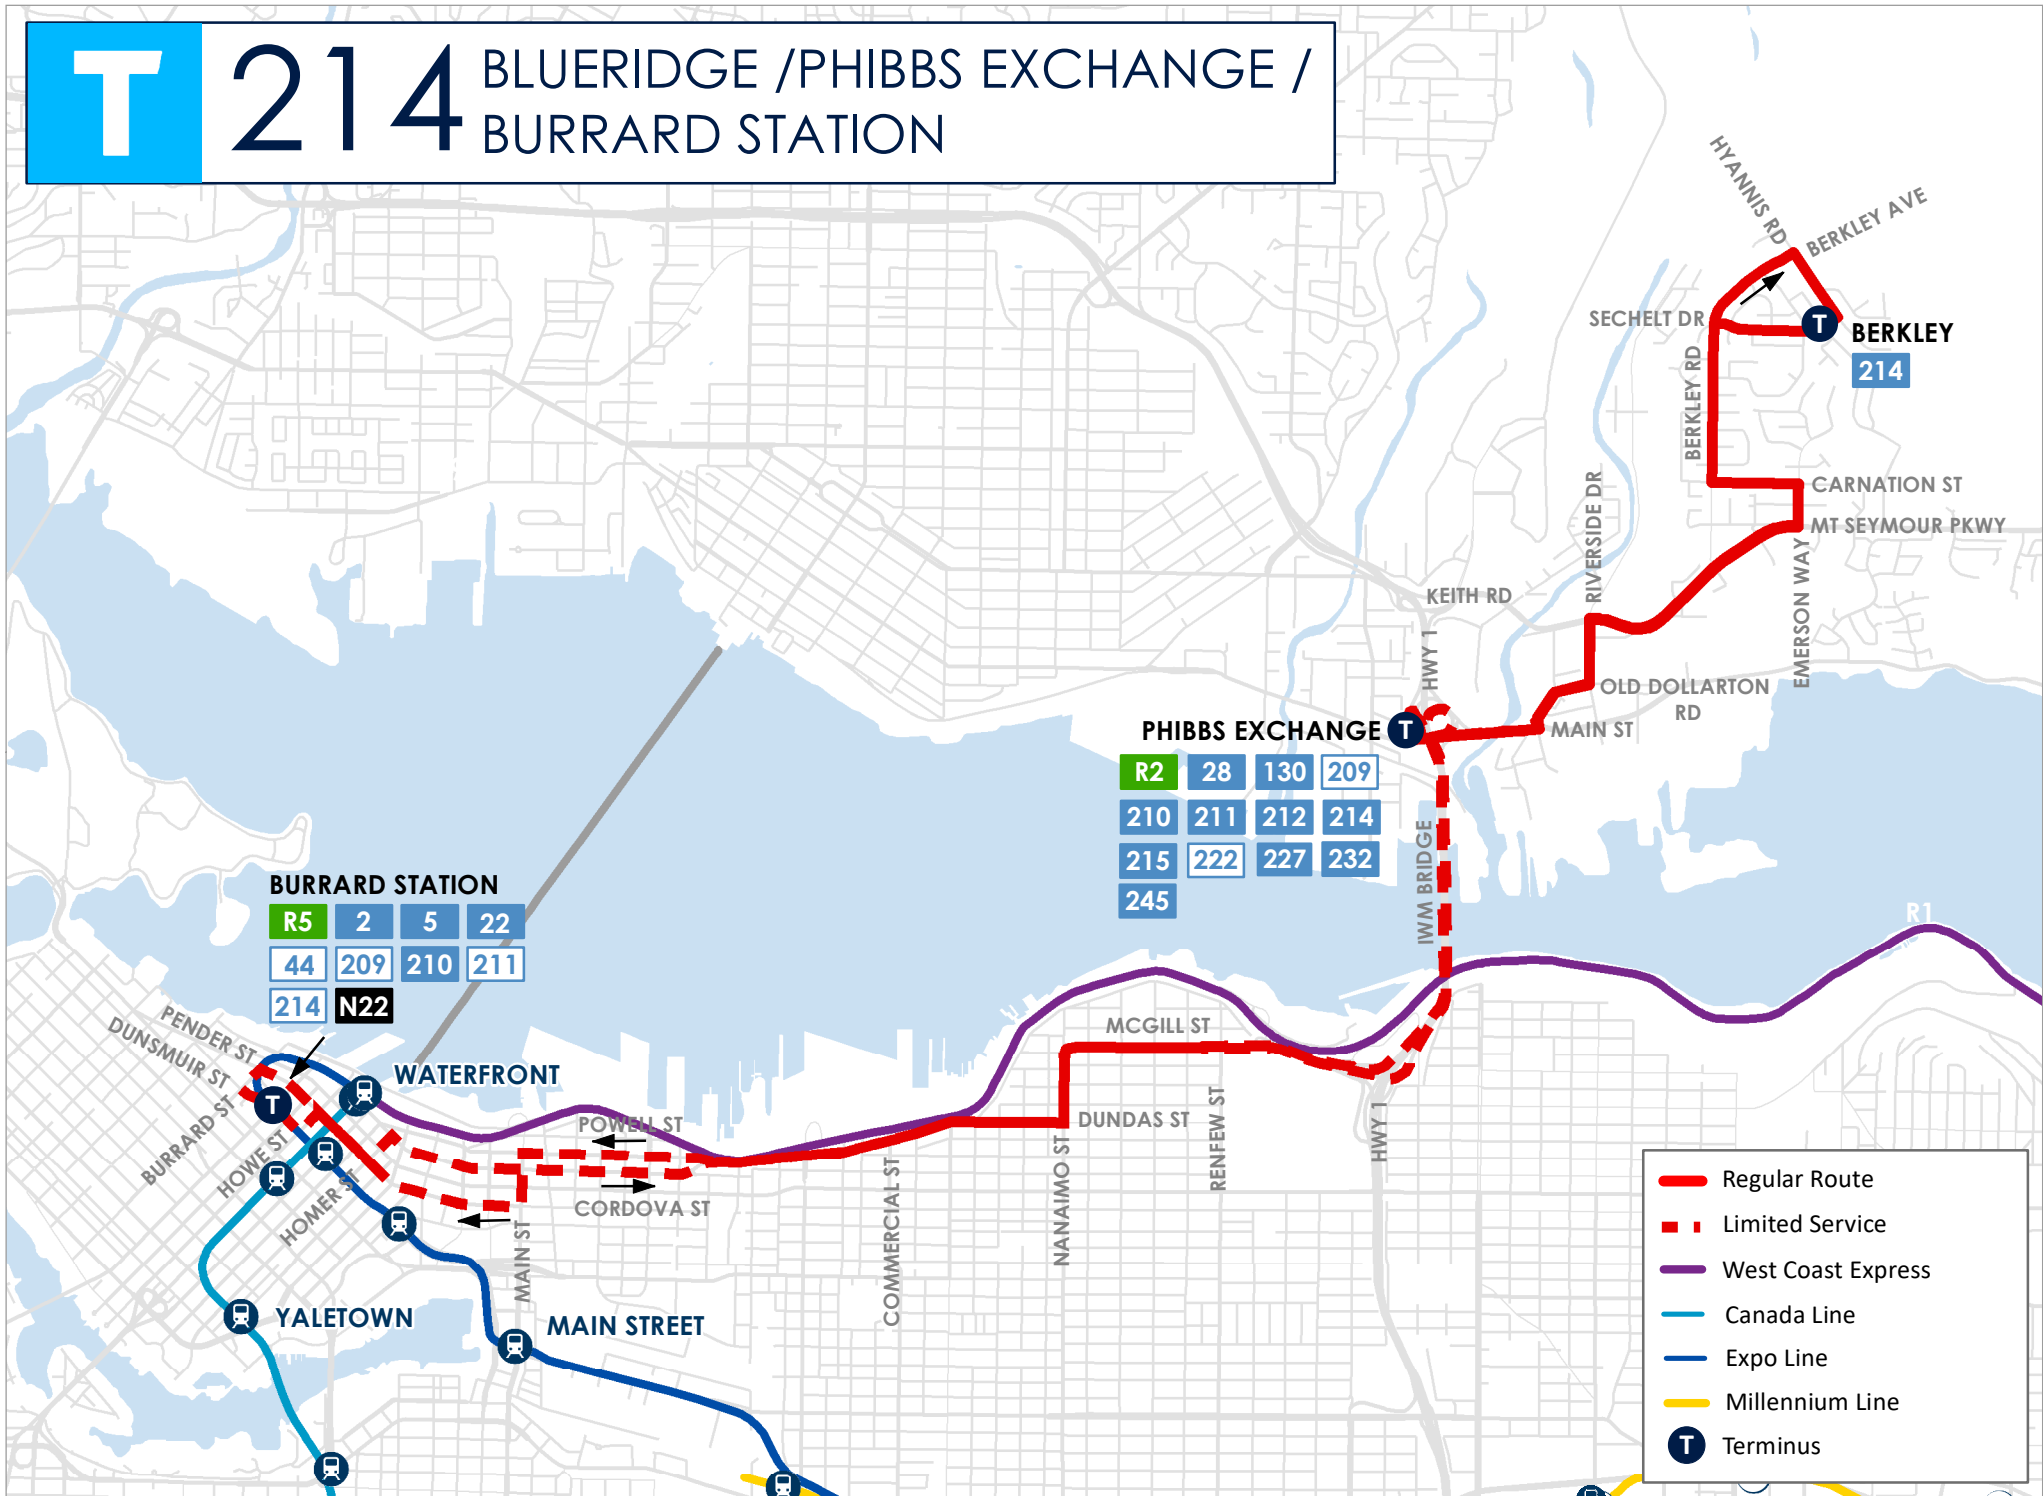

# T 214 BLUERIDGE / PHIBBS EXCHANGE / BARRARD STATION

**BURRARD STATION**

R5	2	5	22
44	209	210	211
214	N22		

**PHIBBS EXCHANGE**

R2	28	130	209
210	211	212	214
215	222	227	232
245			

- Regular Route
- - - Limited Service
- West Coast Express
- Canada Line
- Expo Line
- Millennium Line
- T** Terminus