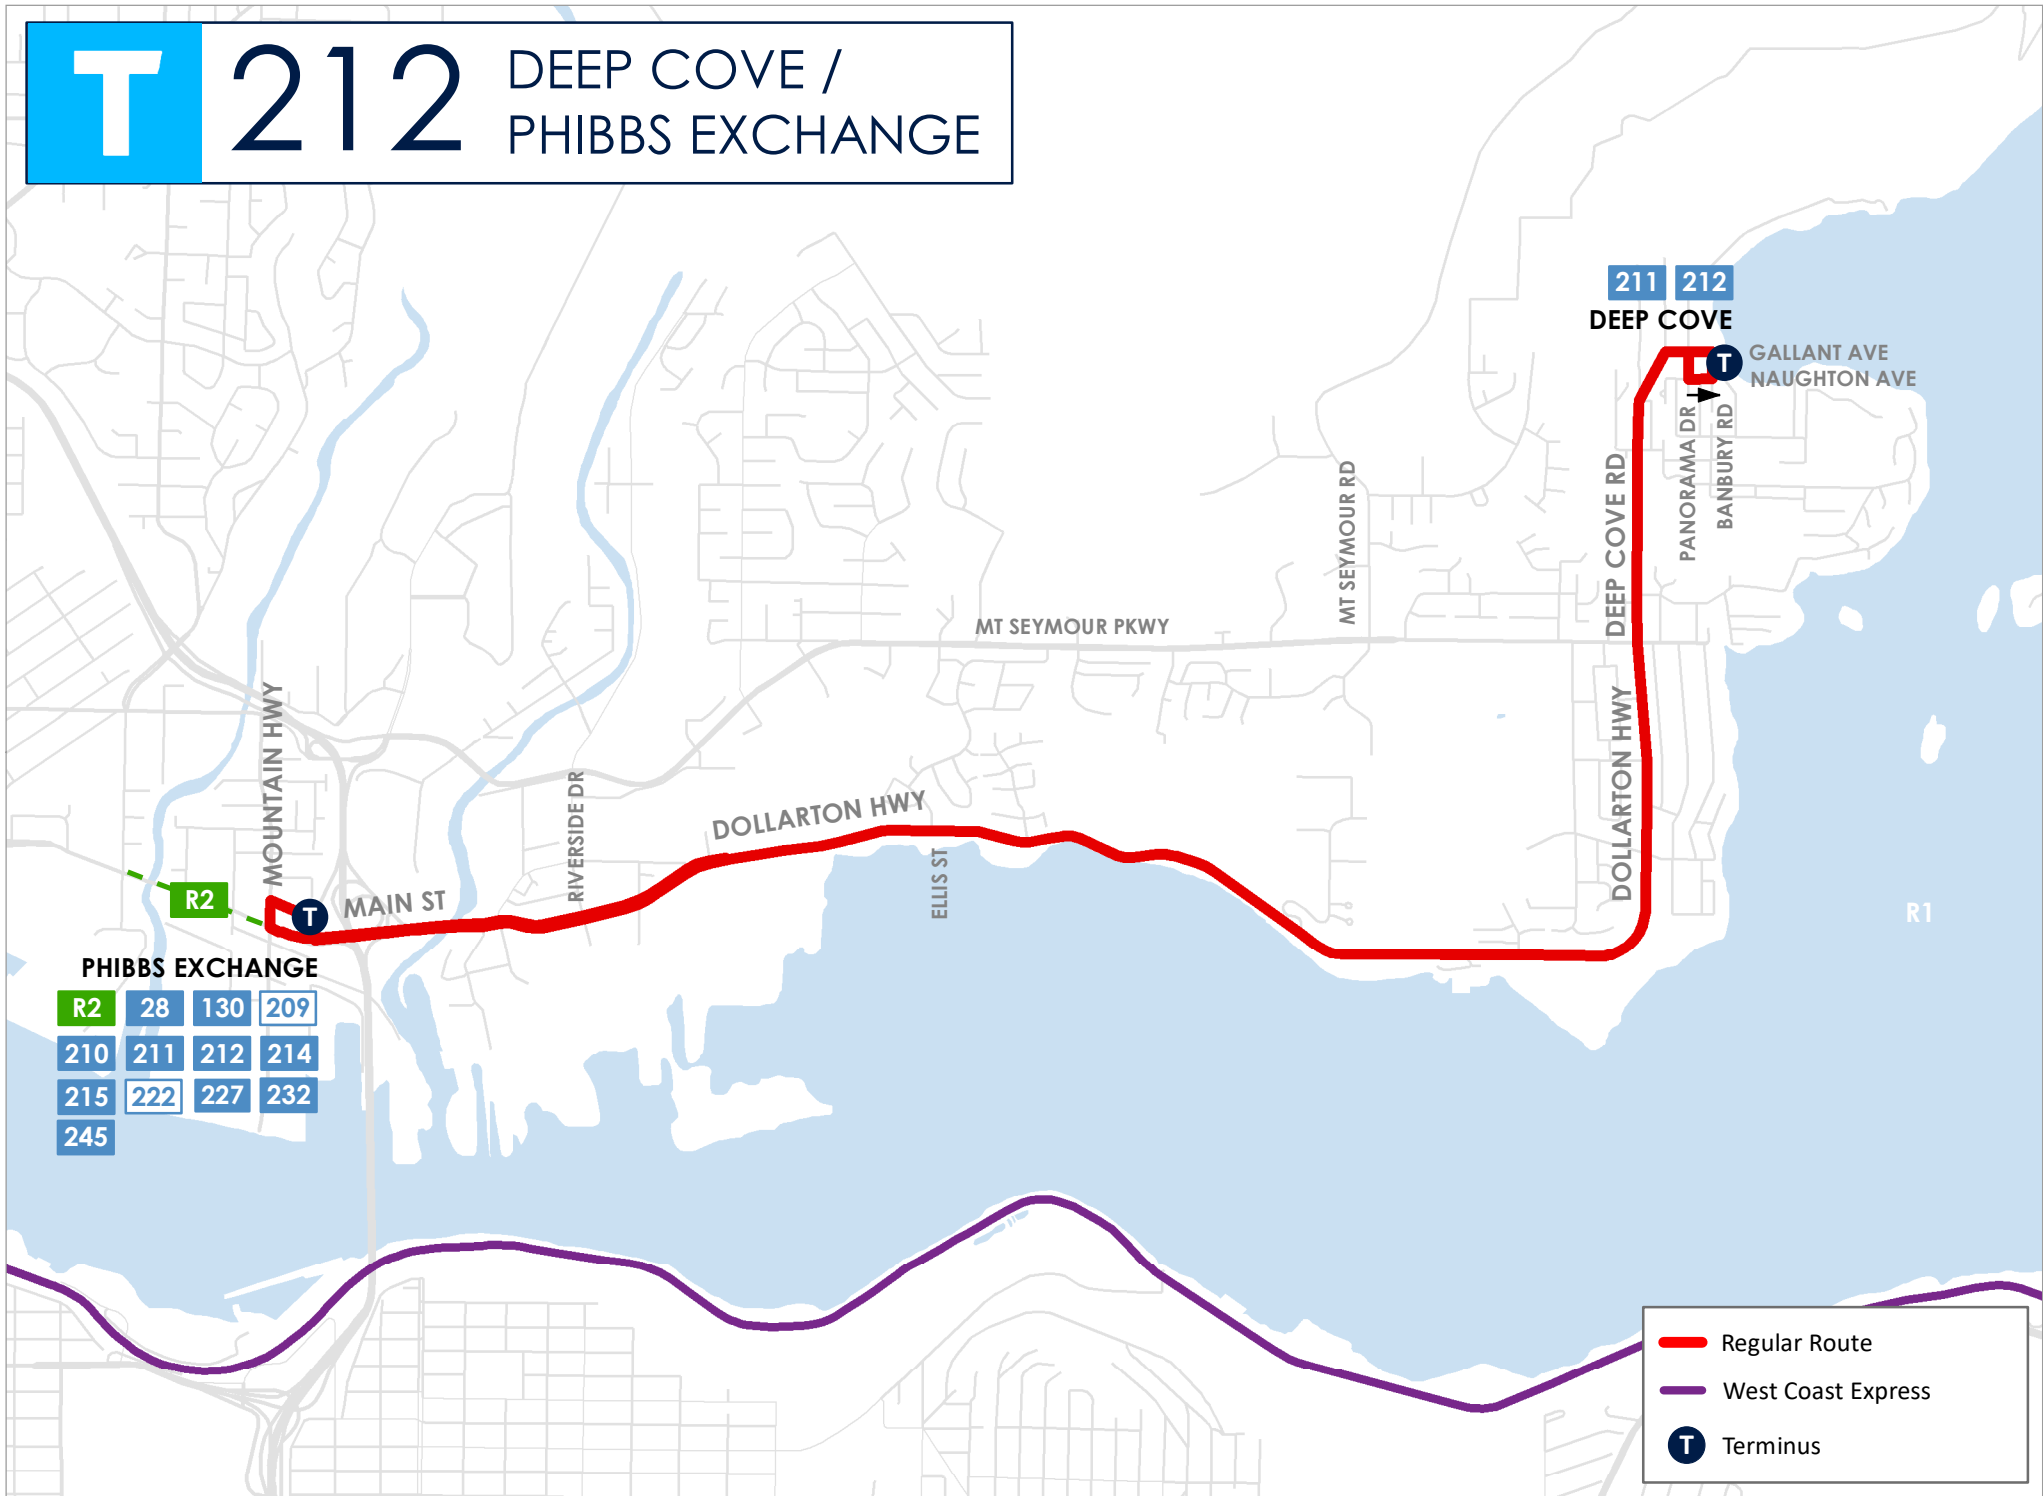

T 212 DEEP COVE / PHIBBS EXCHANGE

PHIBBS EXCHANGE

| | | | |
|-----|-----|-----|-----|
| R2 | 28 | 130 | 209 |
| 210 | 211 | 212 | 214 |
| 215 | 222 | 227 | 232 |
| 245 | | | |

-  Regular Route
-  West Coast Express
-  Terminus