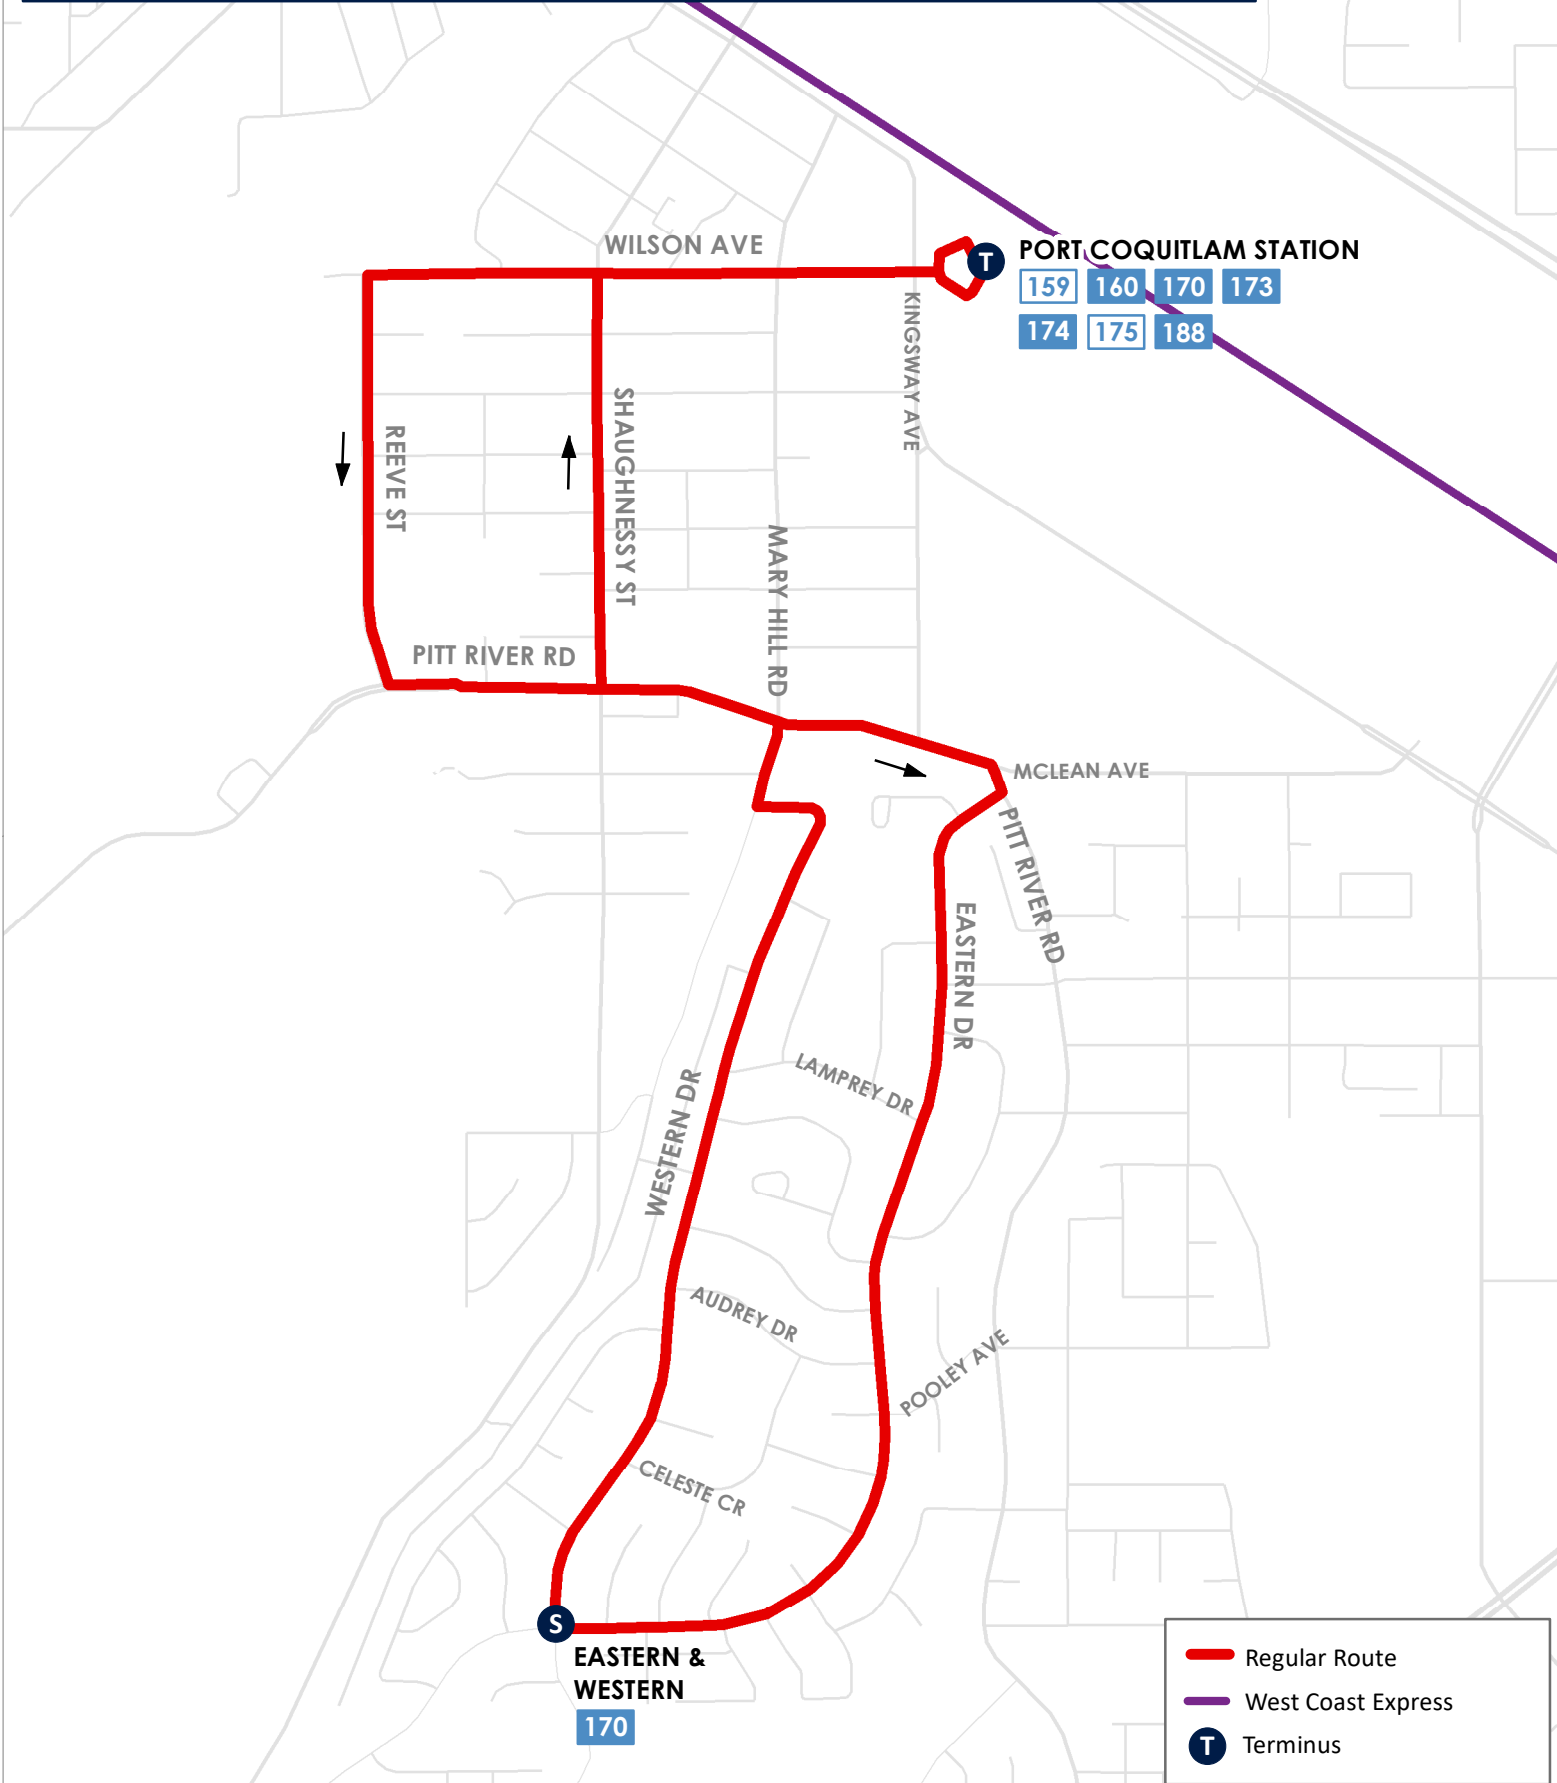

170 PORT COQUITLAM STATION / PORT COQUITLAM SOUTH

PORT COQUITLAM STATION
 159 160 170 173
 174 175 188

S
EASTERN & WESTERN
 170

- Regular Route
- West Coast Express
- Terminus