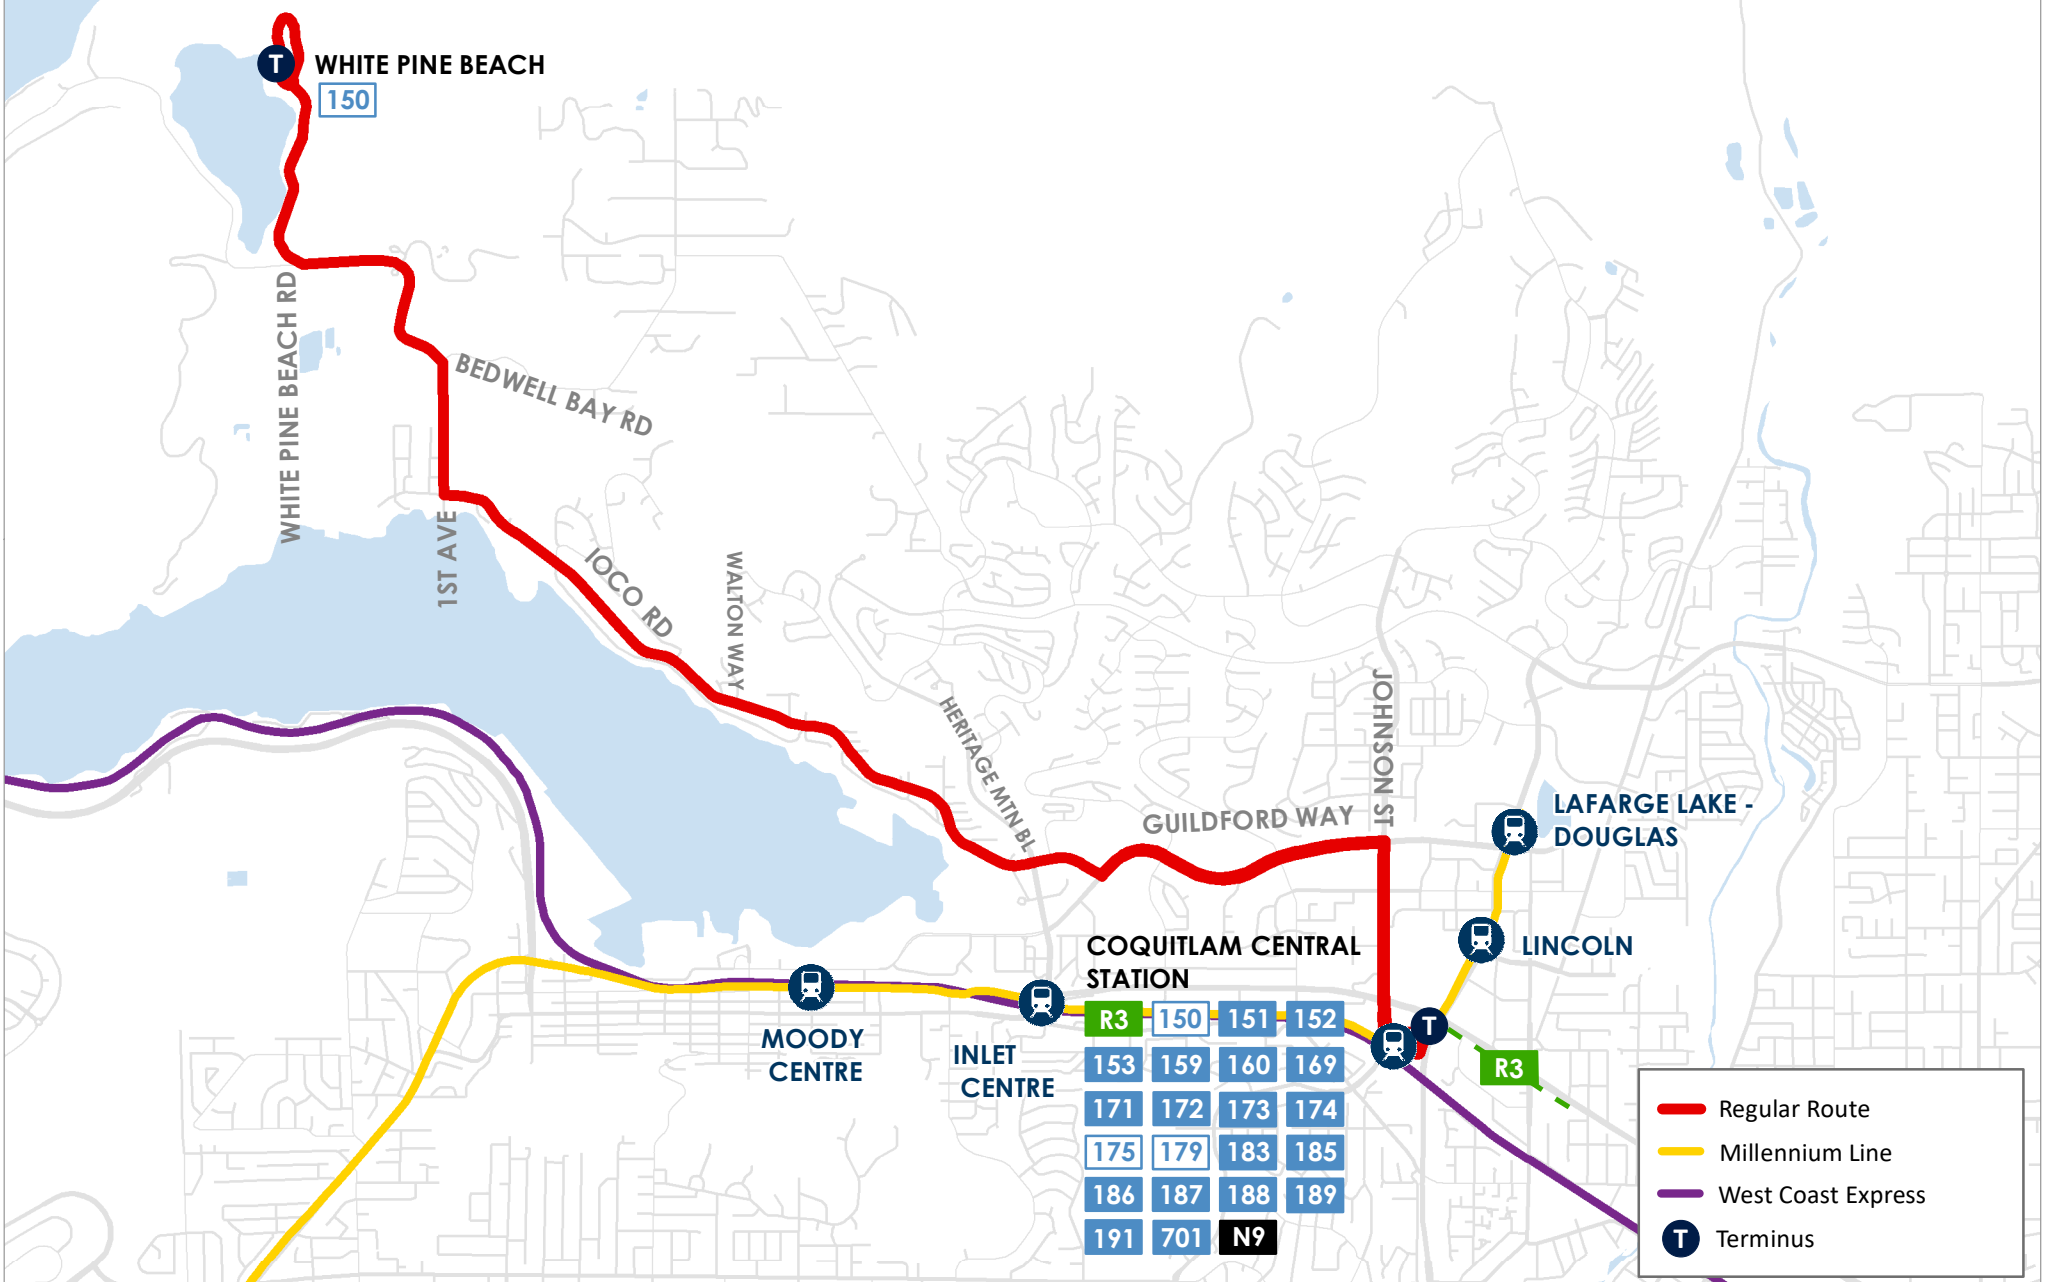

T 150 COQUITLAM CENTRAL STATION / WHITE PINE BEACH

COQUITLAM CENTRAL STATION			
R3	150	151	152
153	159	160	169
171	172	173	174
175	179	183	185
186	187	188	189
191	701	N9	

- Regular Route
- Millennium Line
- West Coast Express
- T** Terminus