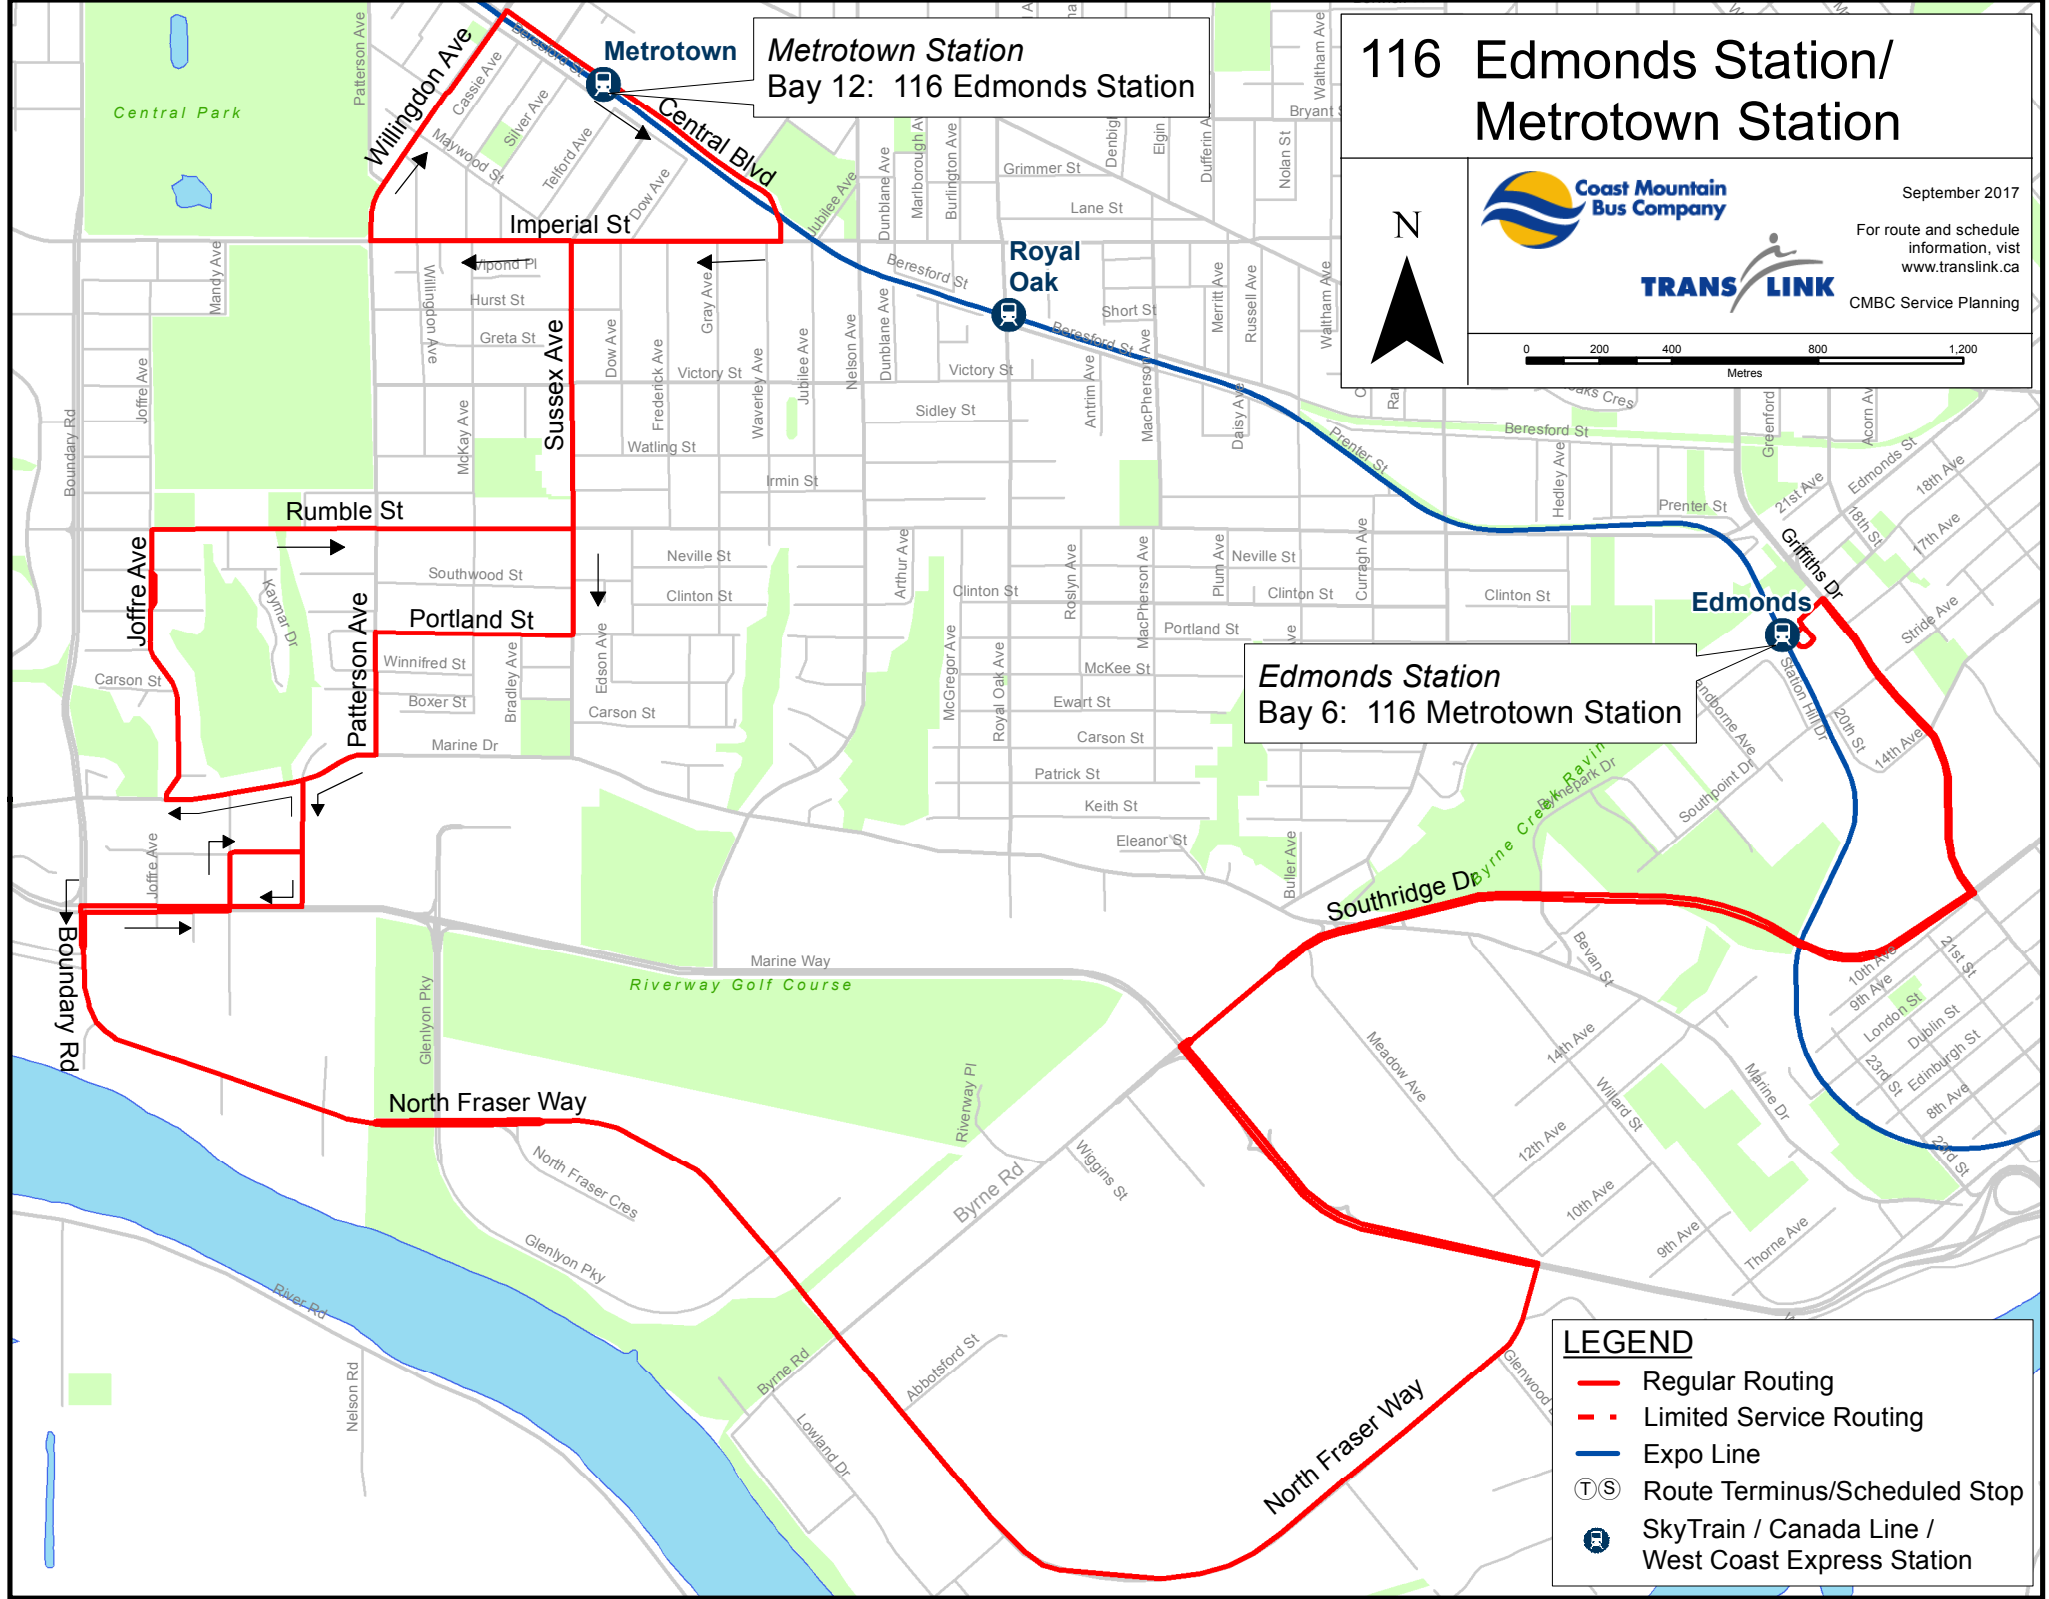

116 Edmonds Station/ Metrotown Station

September 2017
For route and schedule information, visit www.translink.ca
CMBC Service Planning

Metrotown Station
Bay 12: 116 Edmonds Station

Edmonds Station
Bay 6: 116 Metrotown Station

LEGEND

- Regular Routing
- - - Limited Service Routing
- Expo Line
- Route Terminus/Scheduled Stop
- SkyTrain / Canada Line / West Coast Express Station