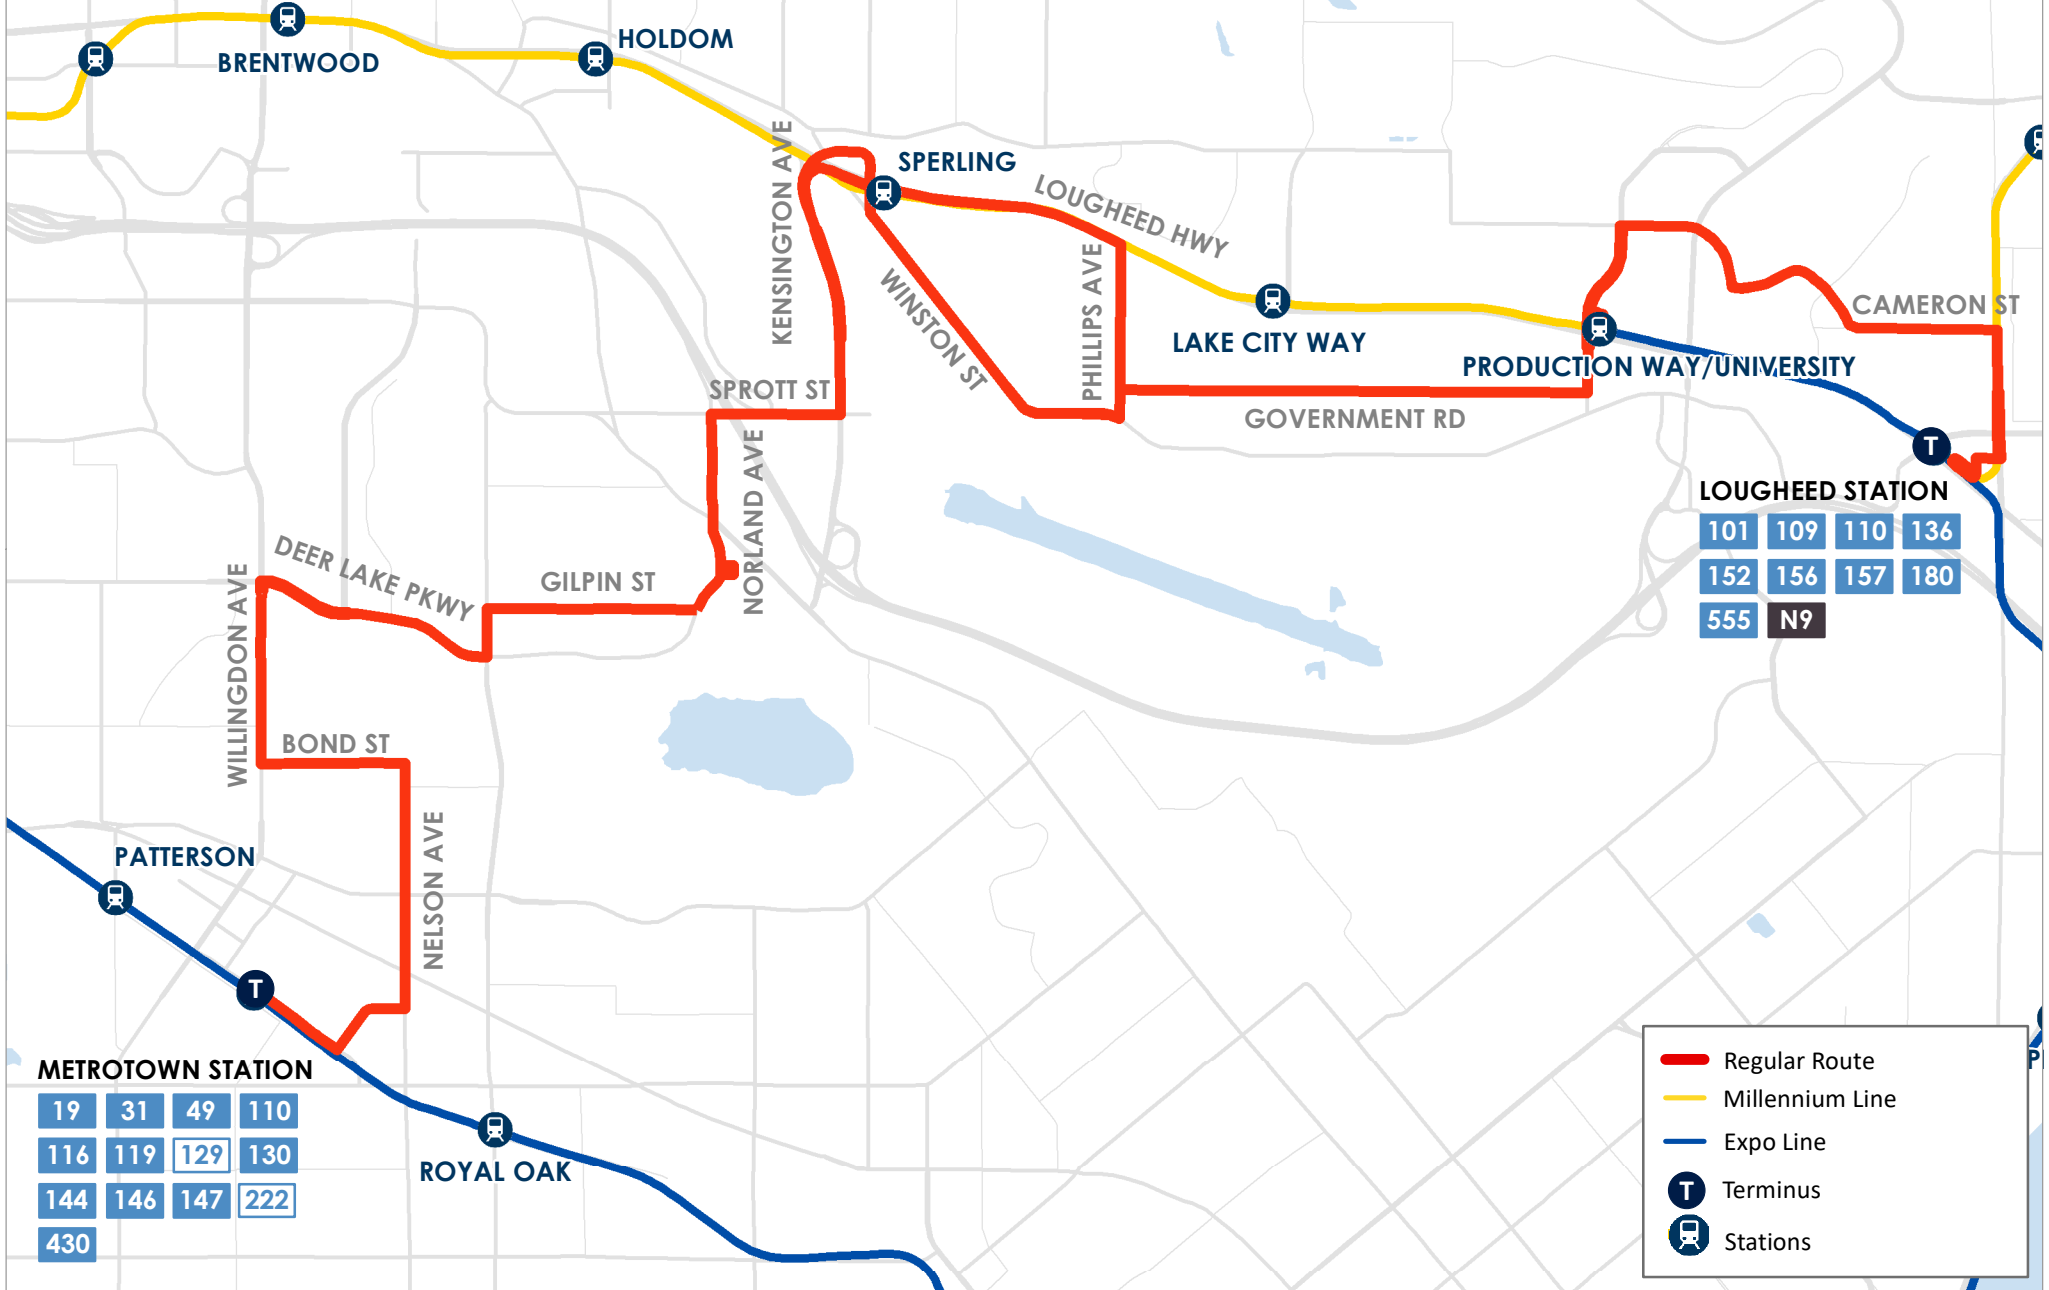

T 110 LOUGHEED STATION / METROTOWN STATION

LOUGHEED STATION

| | | | |
|-----|-----|-----|-----|
| 101 | 109 | 110 | 136 |
| 152 | 156 | 157 | 180 |
| 555 | N9 | | |

METROTOWN STATION

| | | | |
|-----|-----|-----|-----|
| 19 | 31 | 49 | 110 |
| 116 | 119 | 129 | 130 |
| 144 | 146 | 147 | 222 |
| 430 | | | |

- Regular Route
- Millennium Line
- Expo Line
- T Terminus
- 🚏 Stations