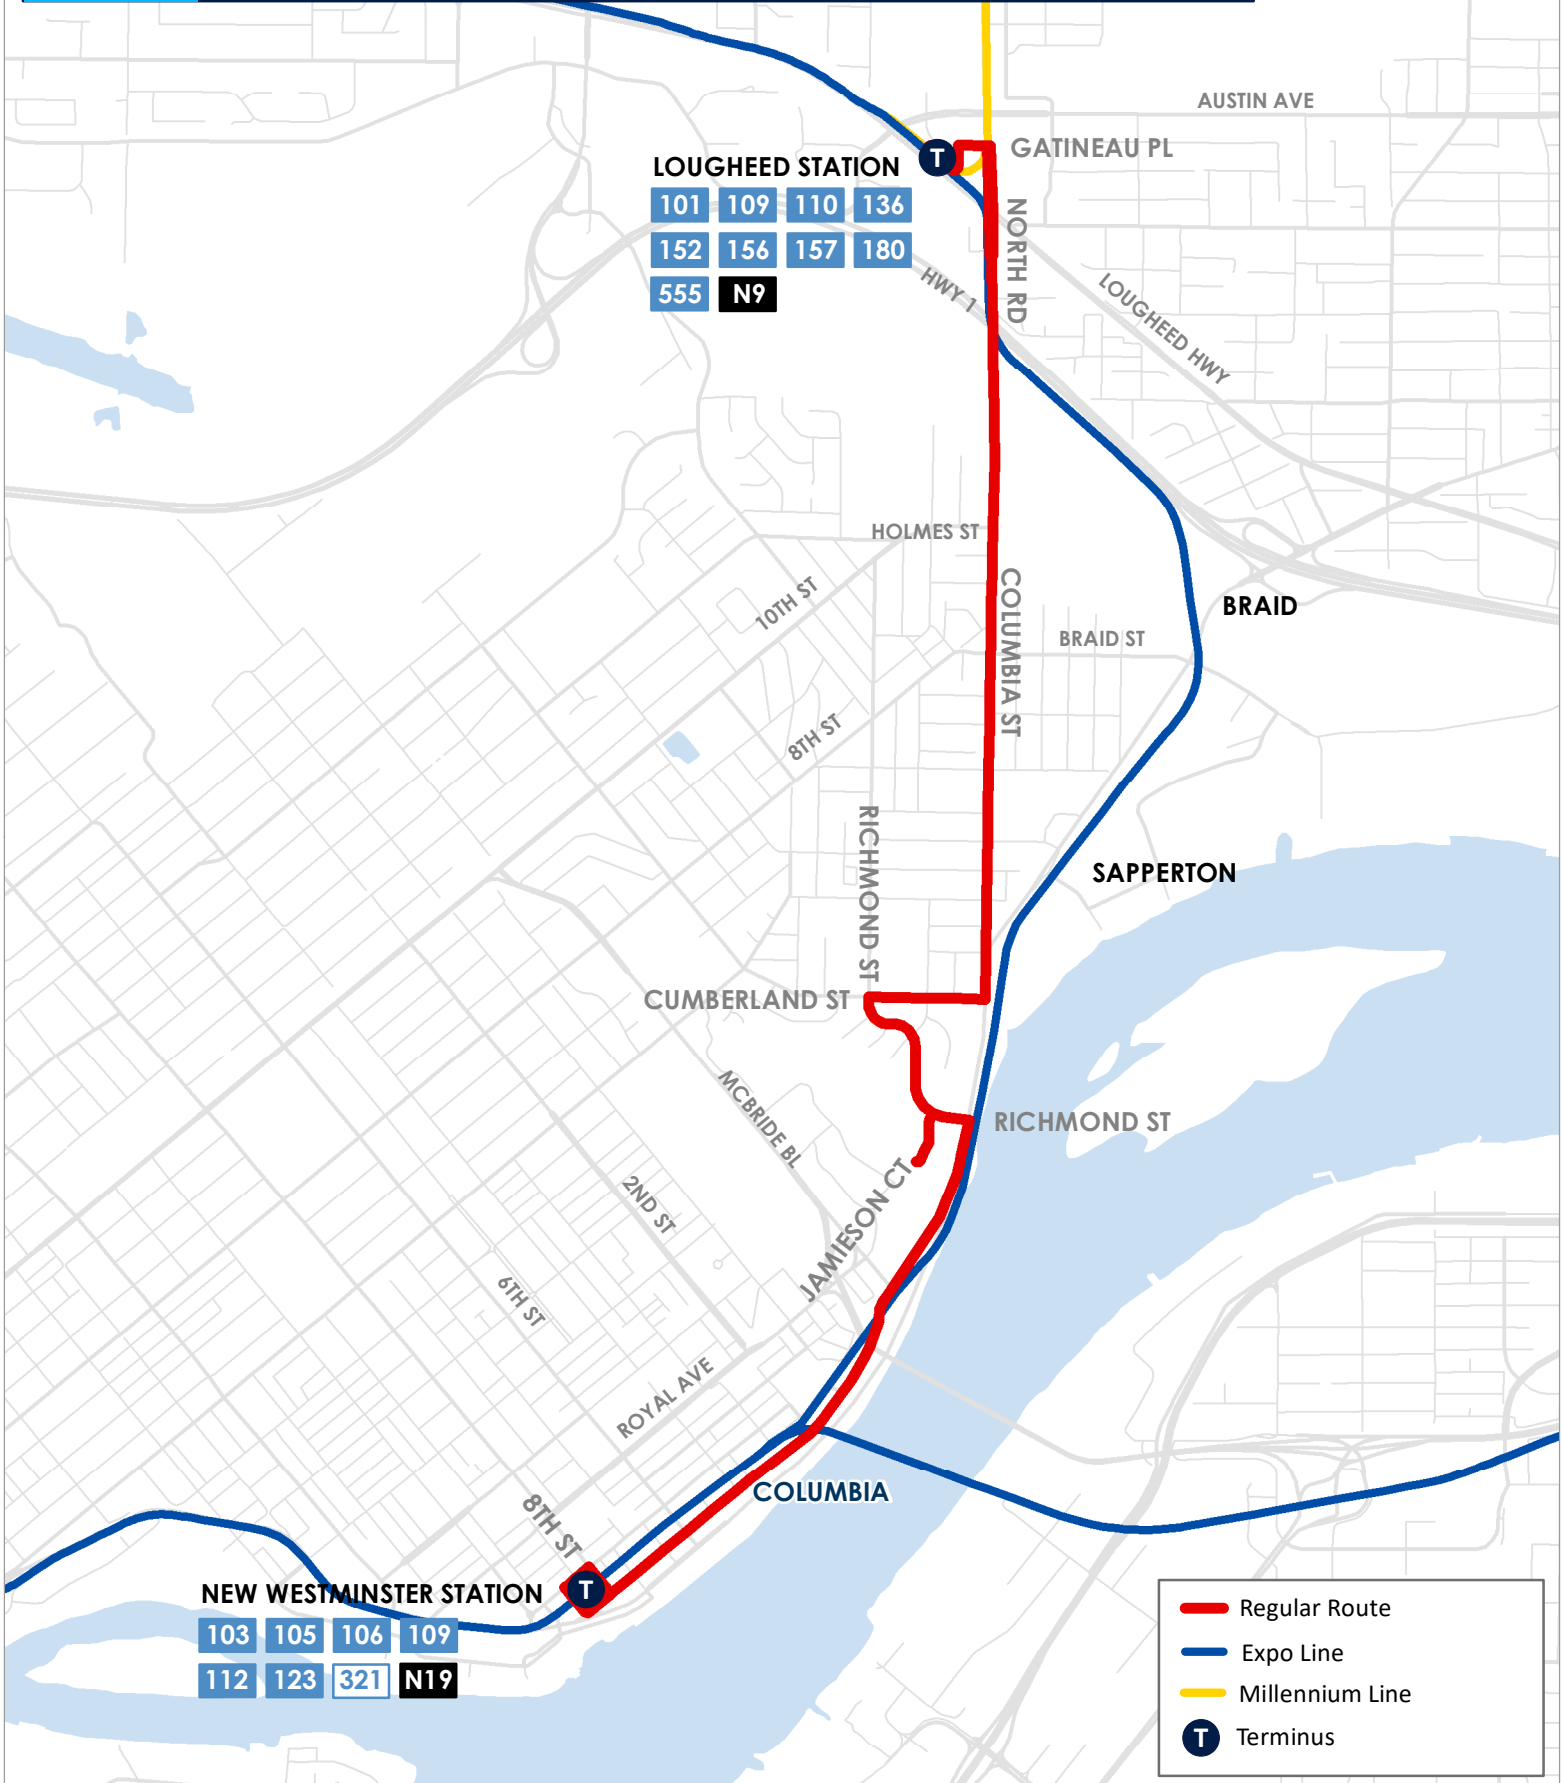

109

NEW WESTMINSTER STATION / LOUGHEED STATION

LOUGHEED STATION

- 101 109 110 136
- 152 156 157 180
- 555 N9

NEW WESTMINSTER STATION

- 103 105 106 109
- 112 123 321 N19

- Regular Route
- Expo Line
- Millennium Line
- T** Terminus