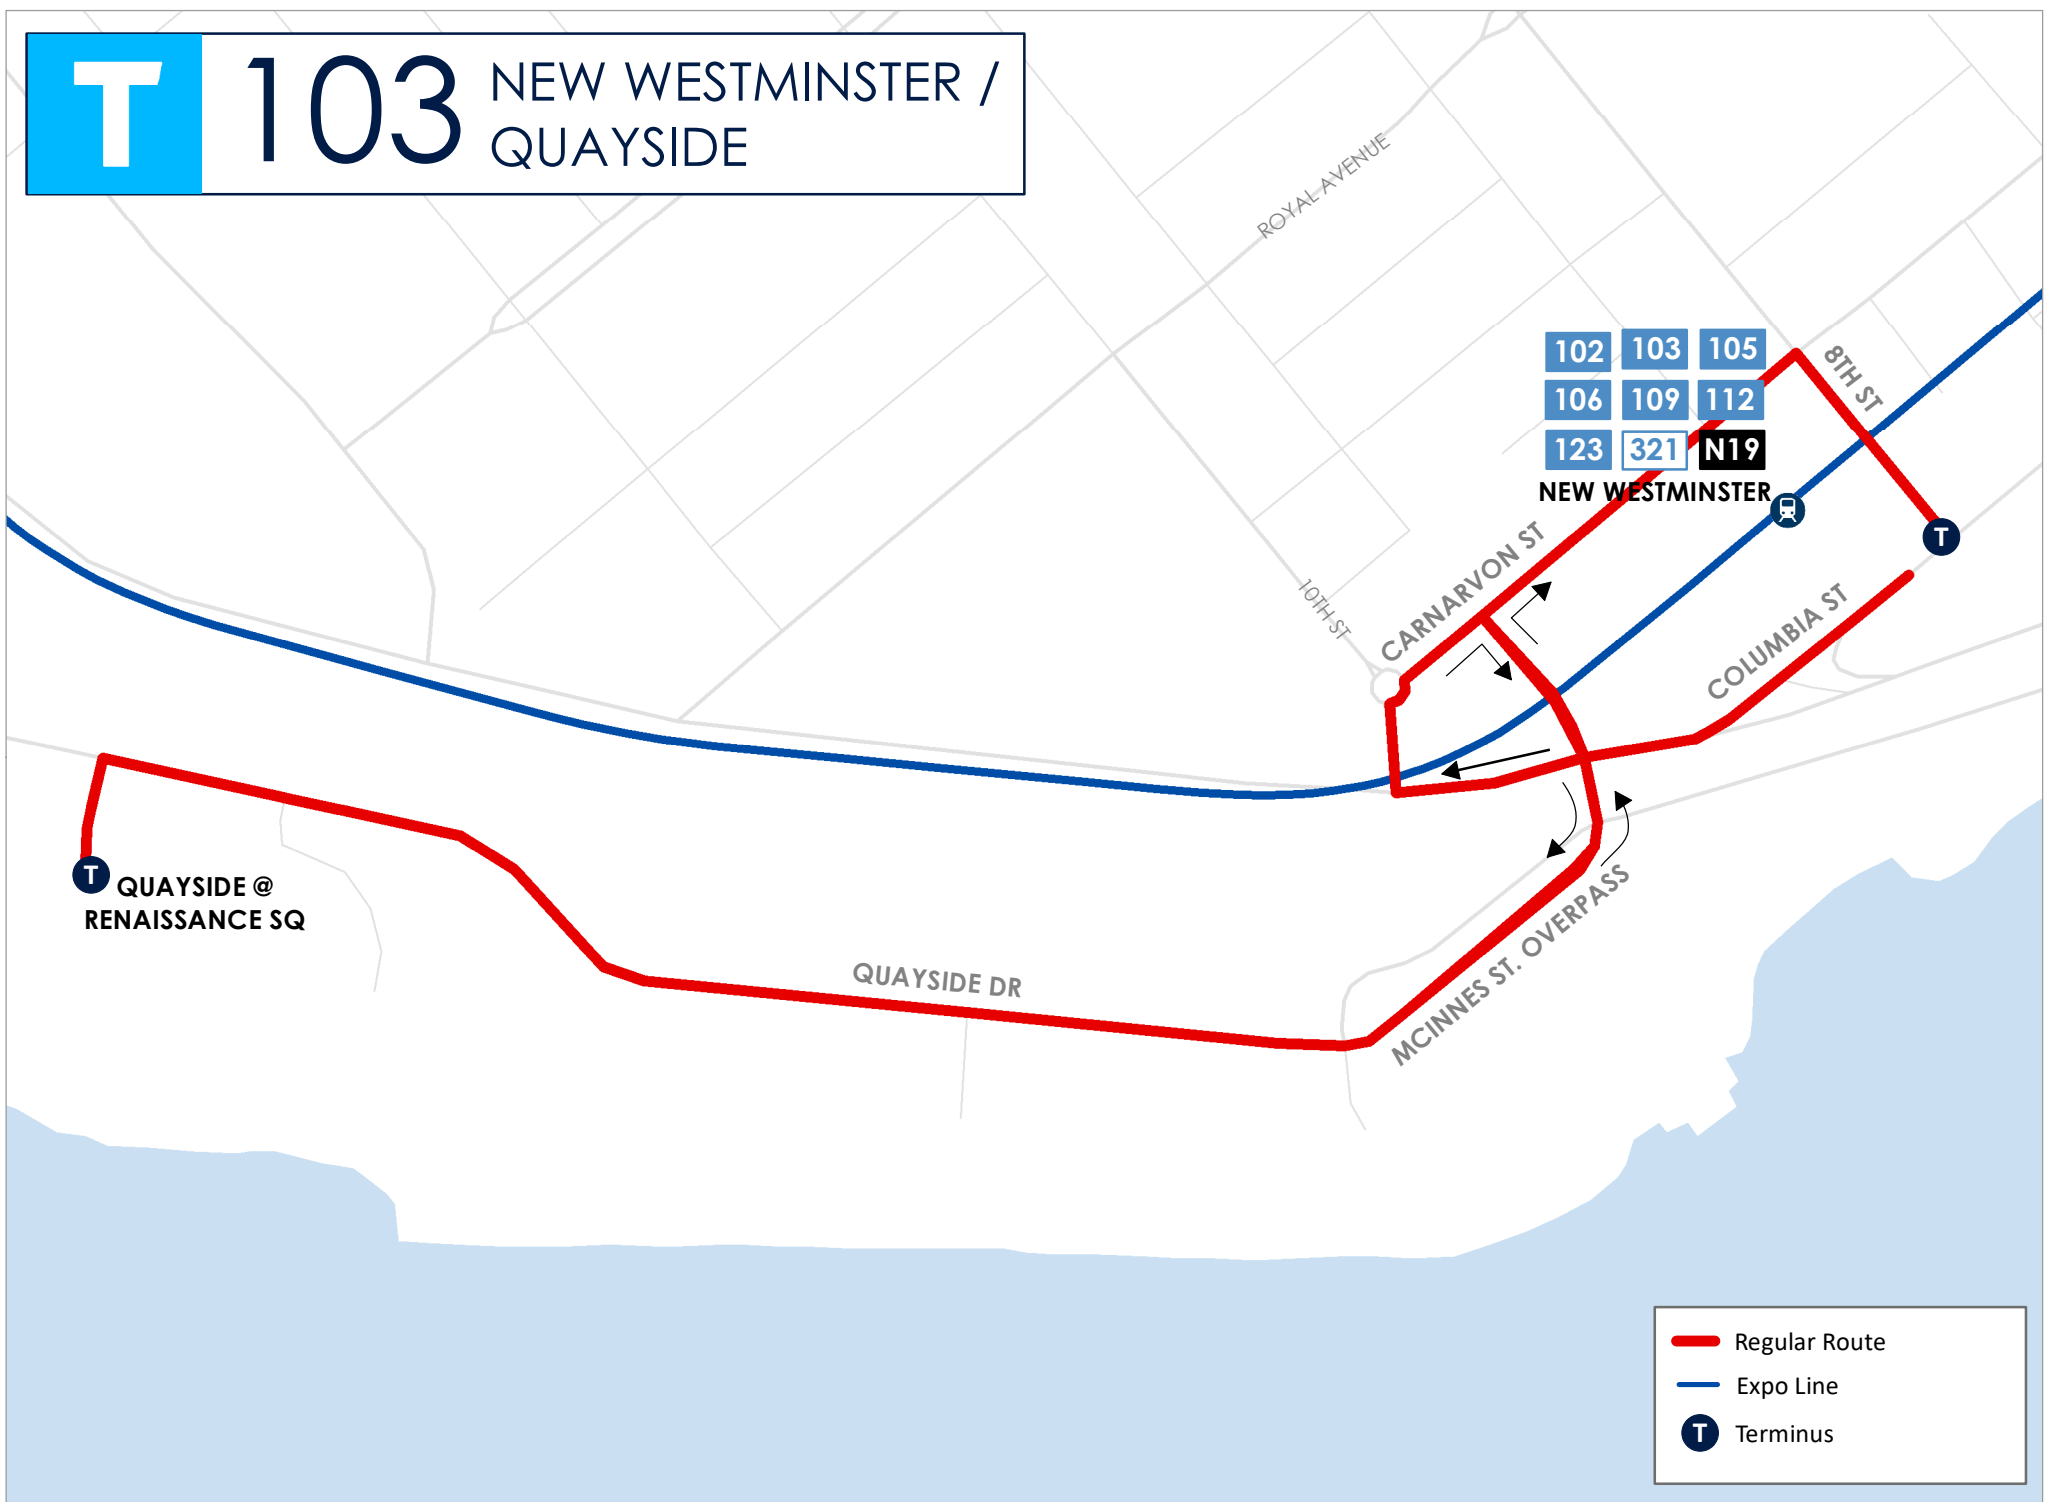

# 103 NEW WESTMINSTER / QUAYSIDE

- Regular Route
- Expo Line
- T Terminus