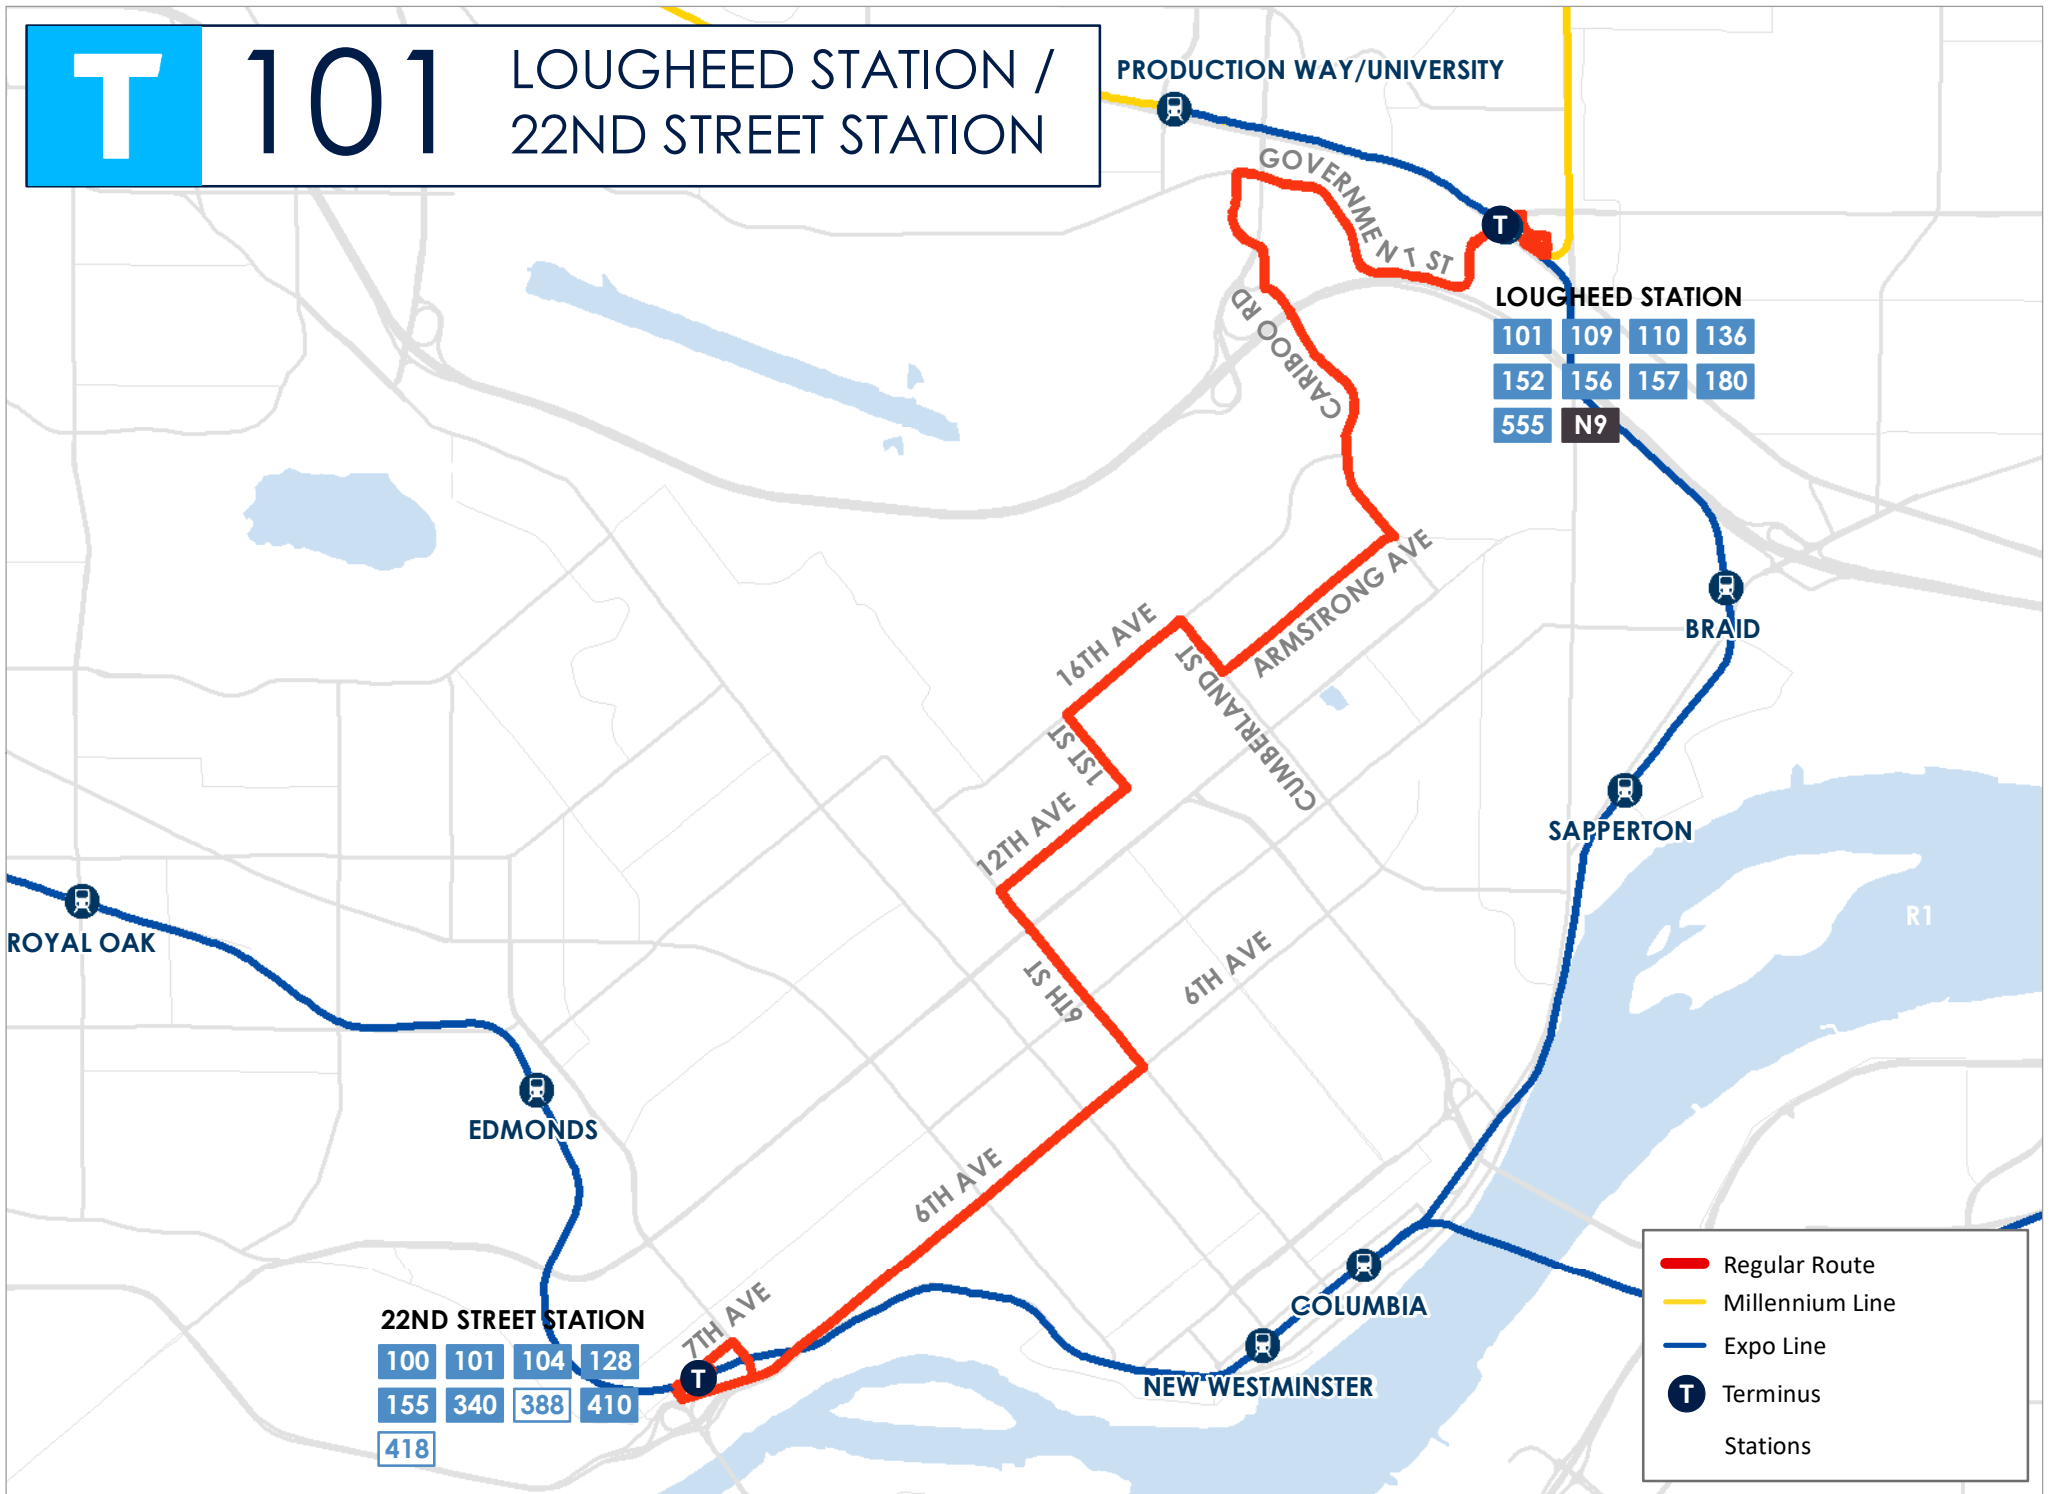

101

LOUGHEED STATION / 22ND STREET STATION

101	109	110	136
152	156	157	180
555	N9		

22ND STREET STATION

100	101	104	128
155	340	388	410
418			

- Regular Route
- Millennium Line
- Expo Line
- T Terminus
- R Stations