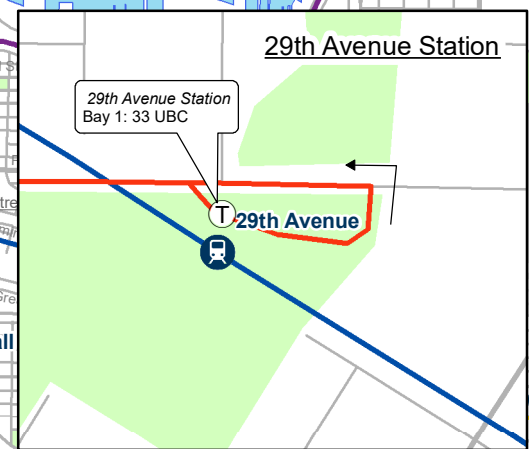

33 UBC / 29th Avenue Station

September 2019

For route and schedule information, visit www.translink.ca

CMBC Service Planning

LEGEND

- Regular Routing
- - - Limited Service Routing
- Millennium Line
- Expo Line
- Canada Line
- West Coast Express
- SeaBus/Ferry
- T S Route Terminus/Scheduled Stop
- T SkyTrain/Canada Line/West Coast Express Station