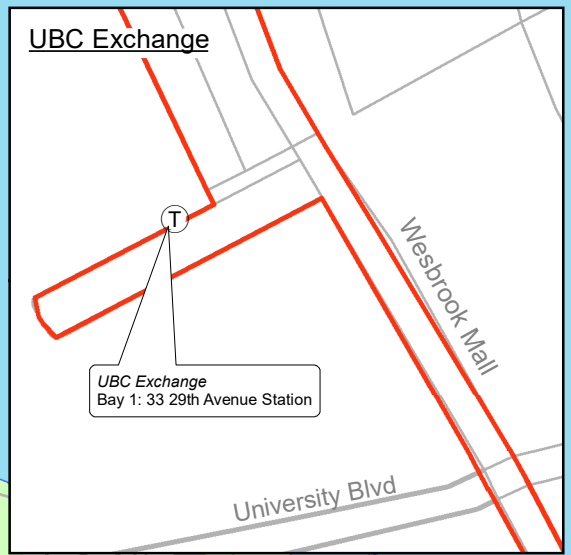

33 UBC / 29th Avenue Station

September 2019

For route and schedule information, visit www.translink.ca

CMBC Service Planning

LEGEND

- Regular Routing
- - - Limited Service Routing
- Millennium Line
- Expo Line
- Canada Line
- West Coast Express
- SeaBus/Ferry
- T S Route Terminus/Scheduled Stop
- T SkyTrain/Canada Line/West Coast Express Station