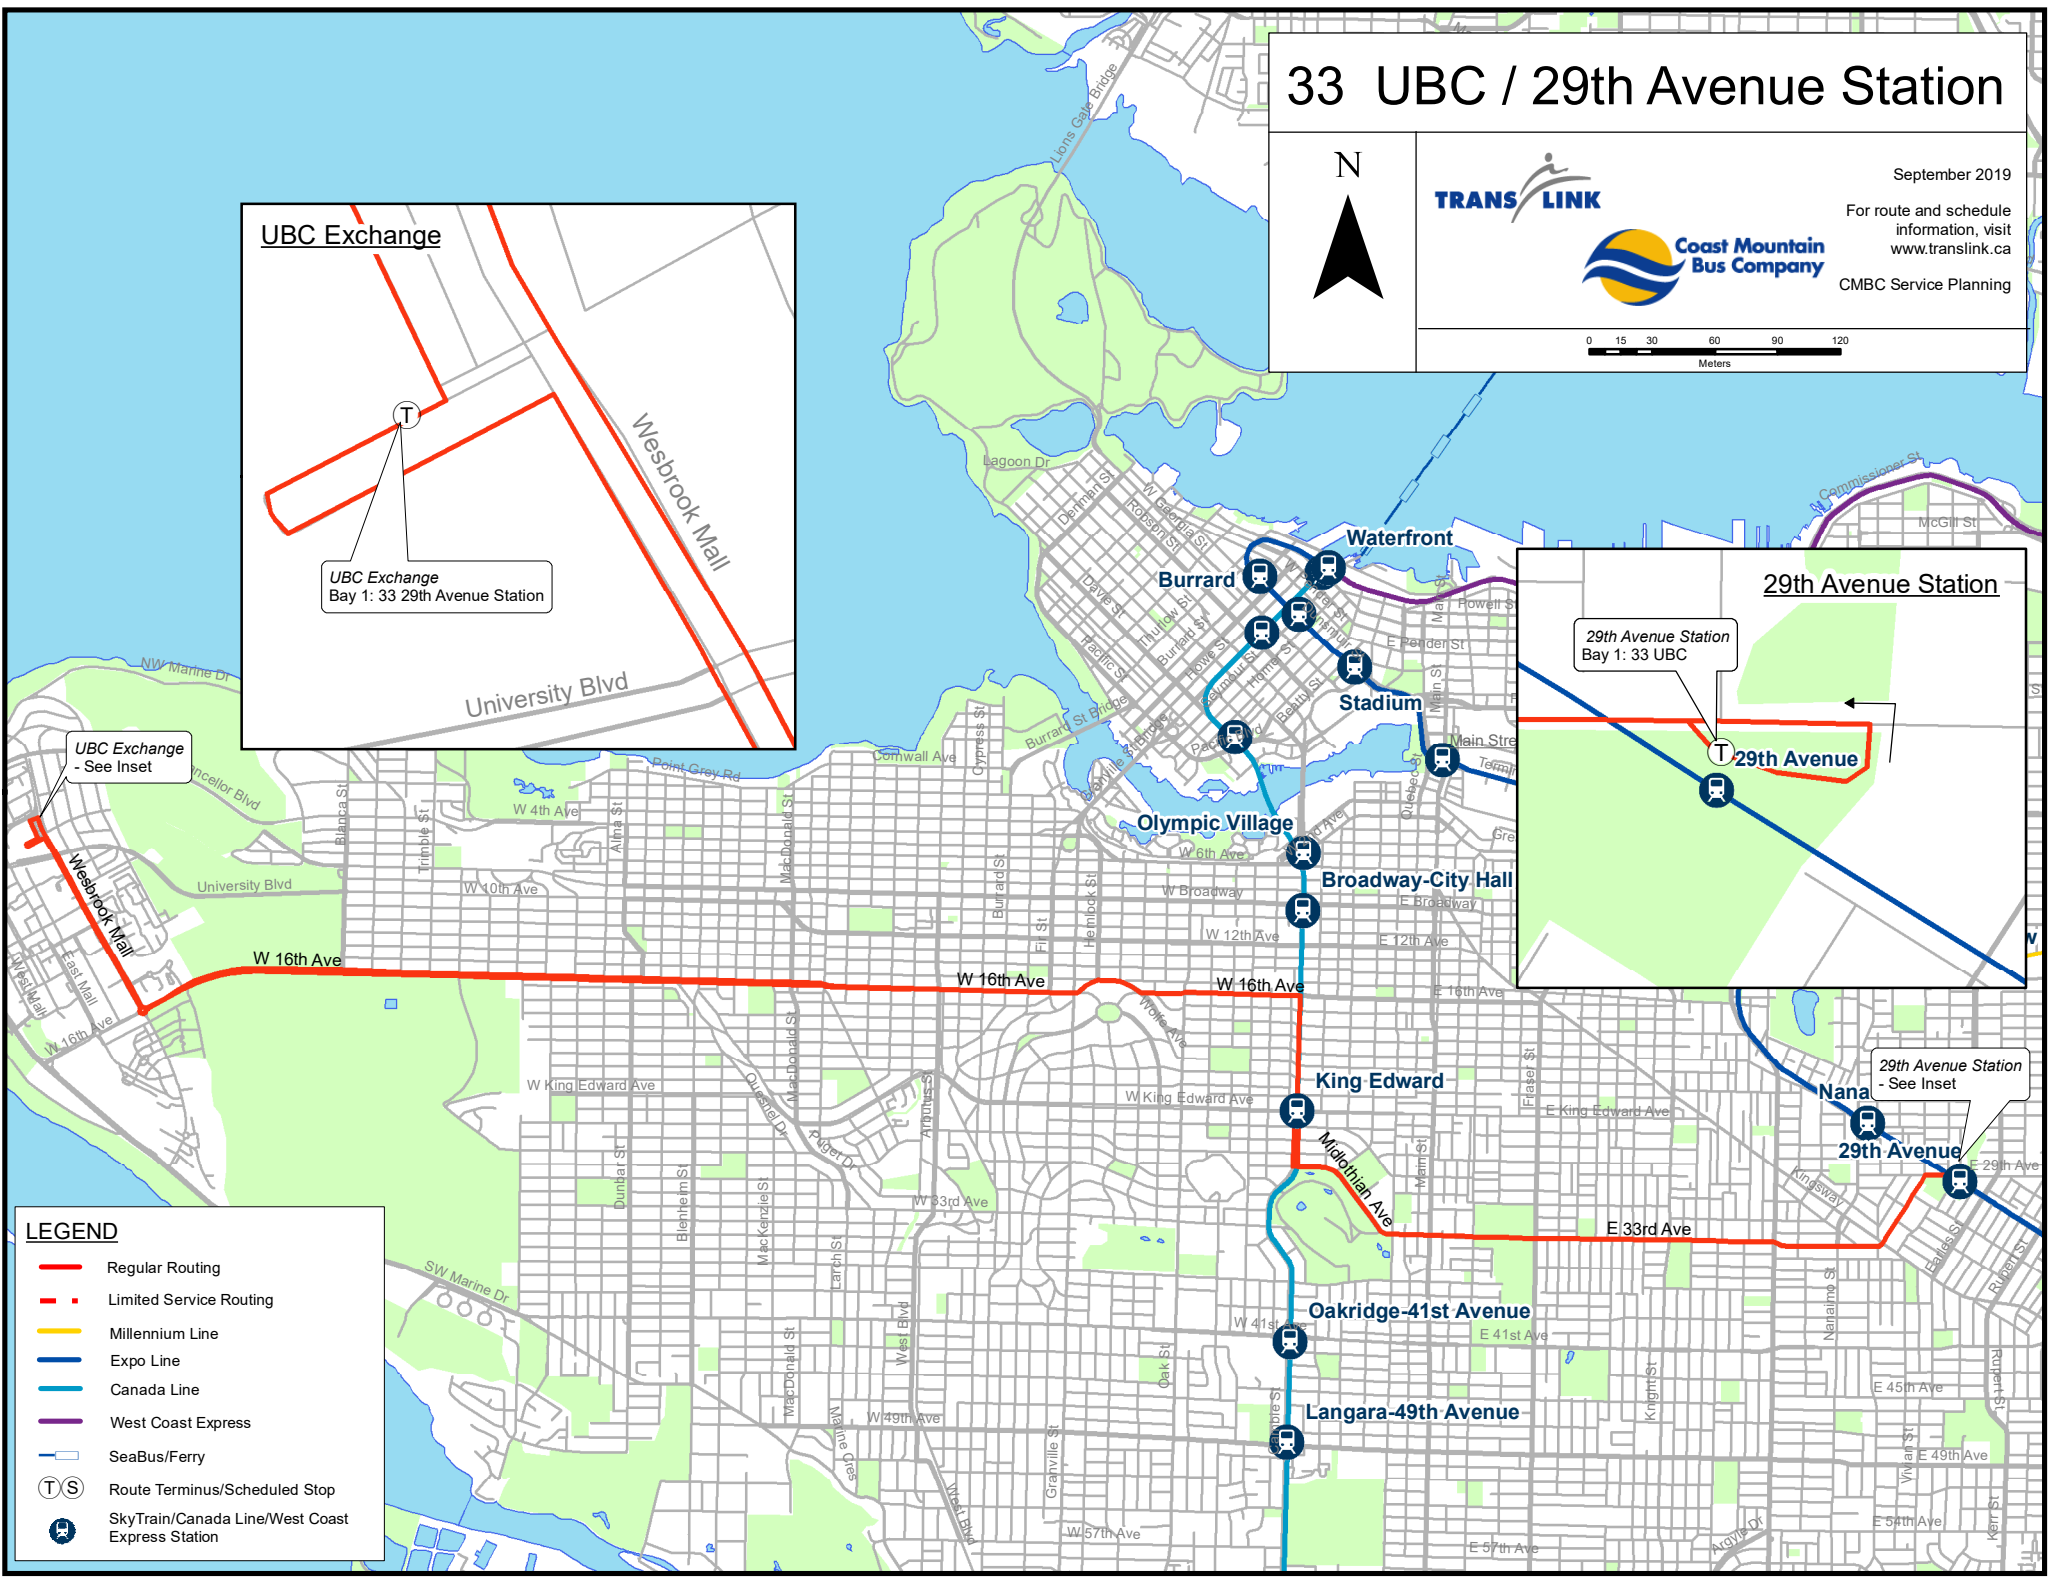

33 UBC / 29th Avenue Station

September 2019

For route and schedule information, visit www.translink.ca

CMBC Service Planning

LEGEND

- Regular Routing
- - - Limited Service Routing
- Millennium Line
- Expo Line
- Canada Line
- West Coast Express
- SeaBus/Ferry
- T S Route Terminus/Scheduled Stop
- T SkyTrain/Canada Line/West Coast Express Station