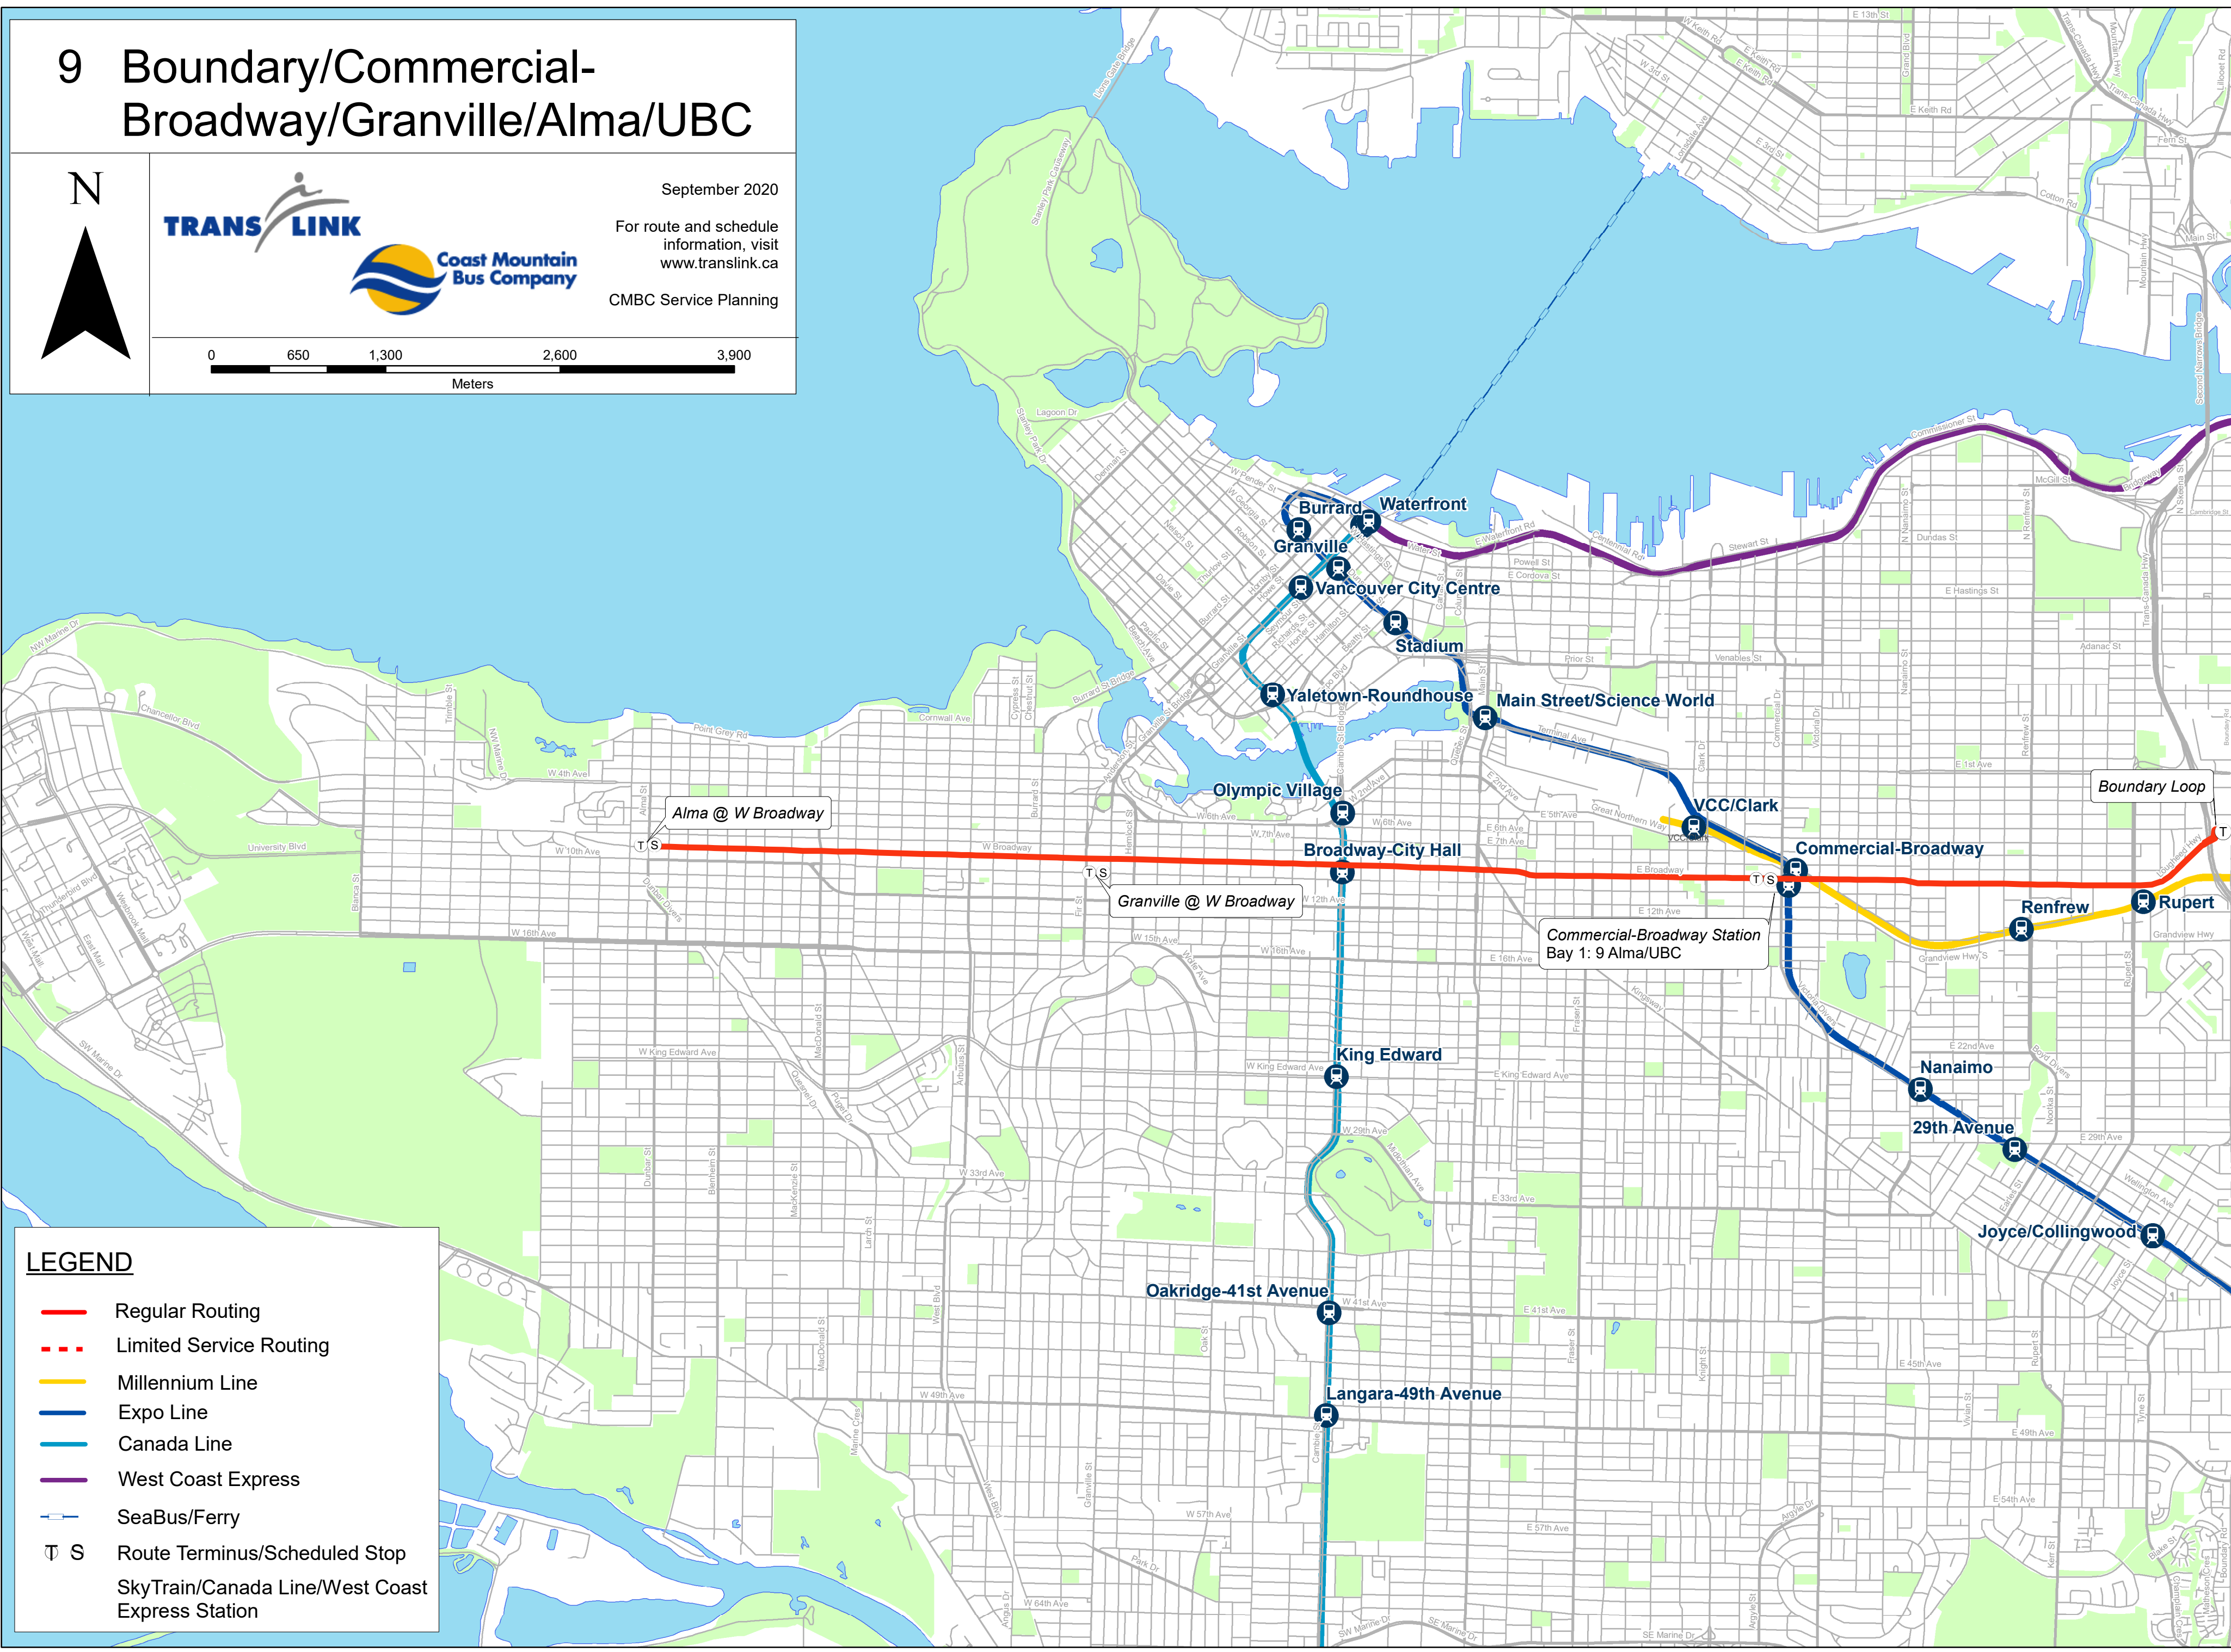

9 Boundary/Commercial-Broadway/Granville/Alma/UBC

September 2020
 For route and schedule information, visit www.translink.ca
 CMBC Service Planning

LEGEND

- Regular Routing
- - - Limited Service Routing
- Millennium Line
- Expo Line
- Canada Line
- West Coast Express
- SeaBus/Ferry
- T S Route Terminus/Scheduled Stop
- T S SkyTrain/Canada Line/West Coast Express Station