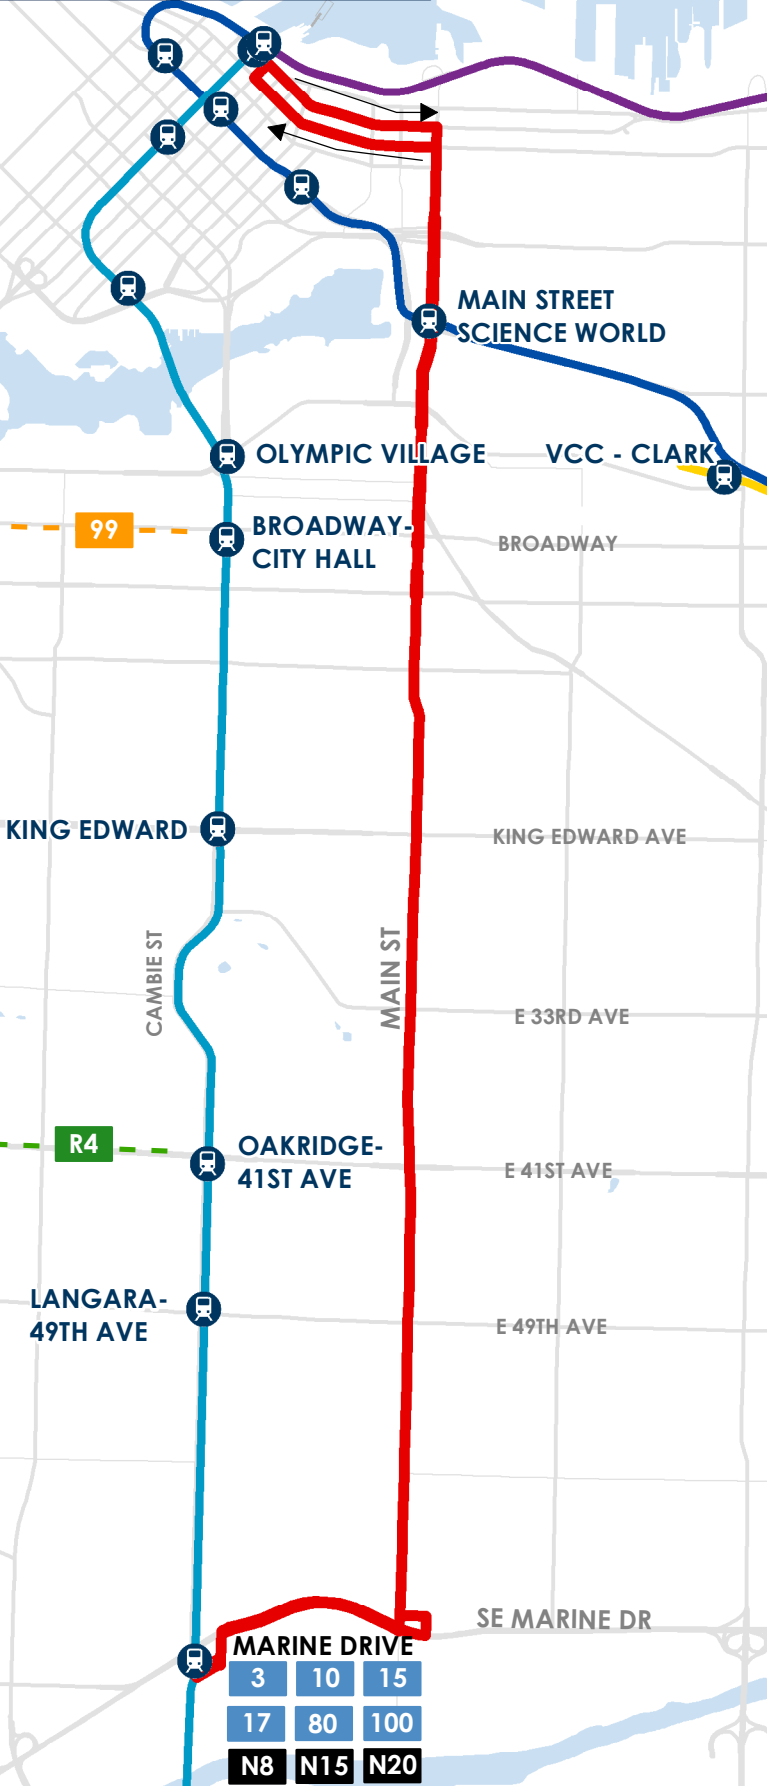

T 3 MAIN WATERFRONT STATION / MARINE DRIVE STATION

- Regular Route
- Canada Line
- Expo Line
- Millennium Line
- SeaBus
- T Terminus

| | | |
|----|-----|-----|
| 3 | 10 | 15 |
| 17 | 80 | 100 |
| N8 | N15 | N20 |