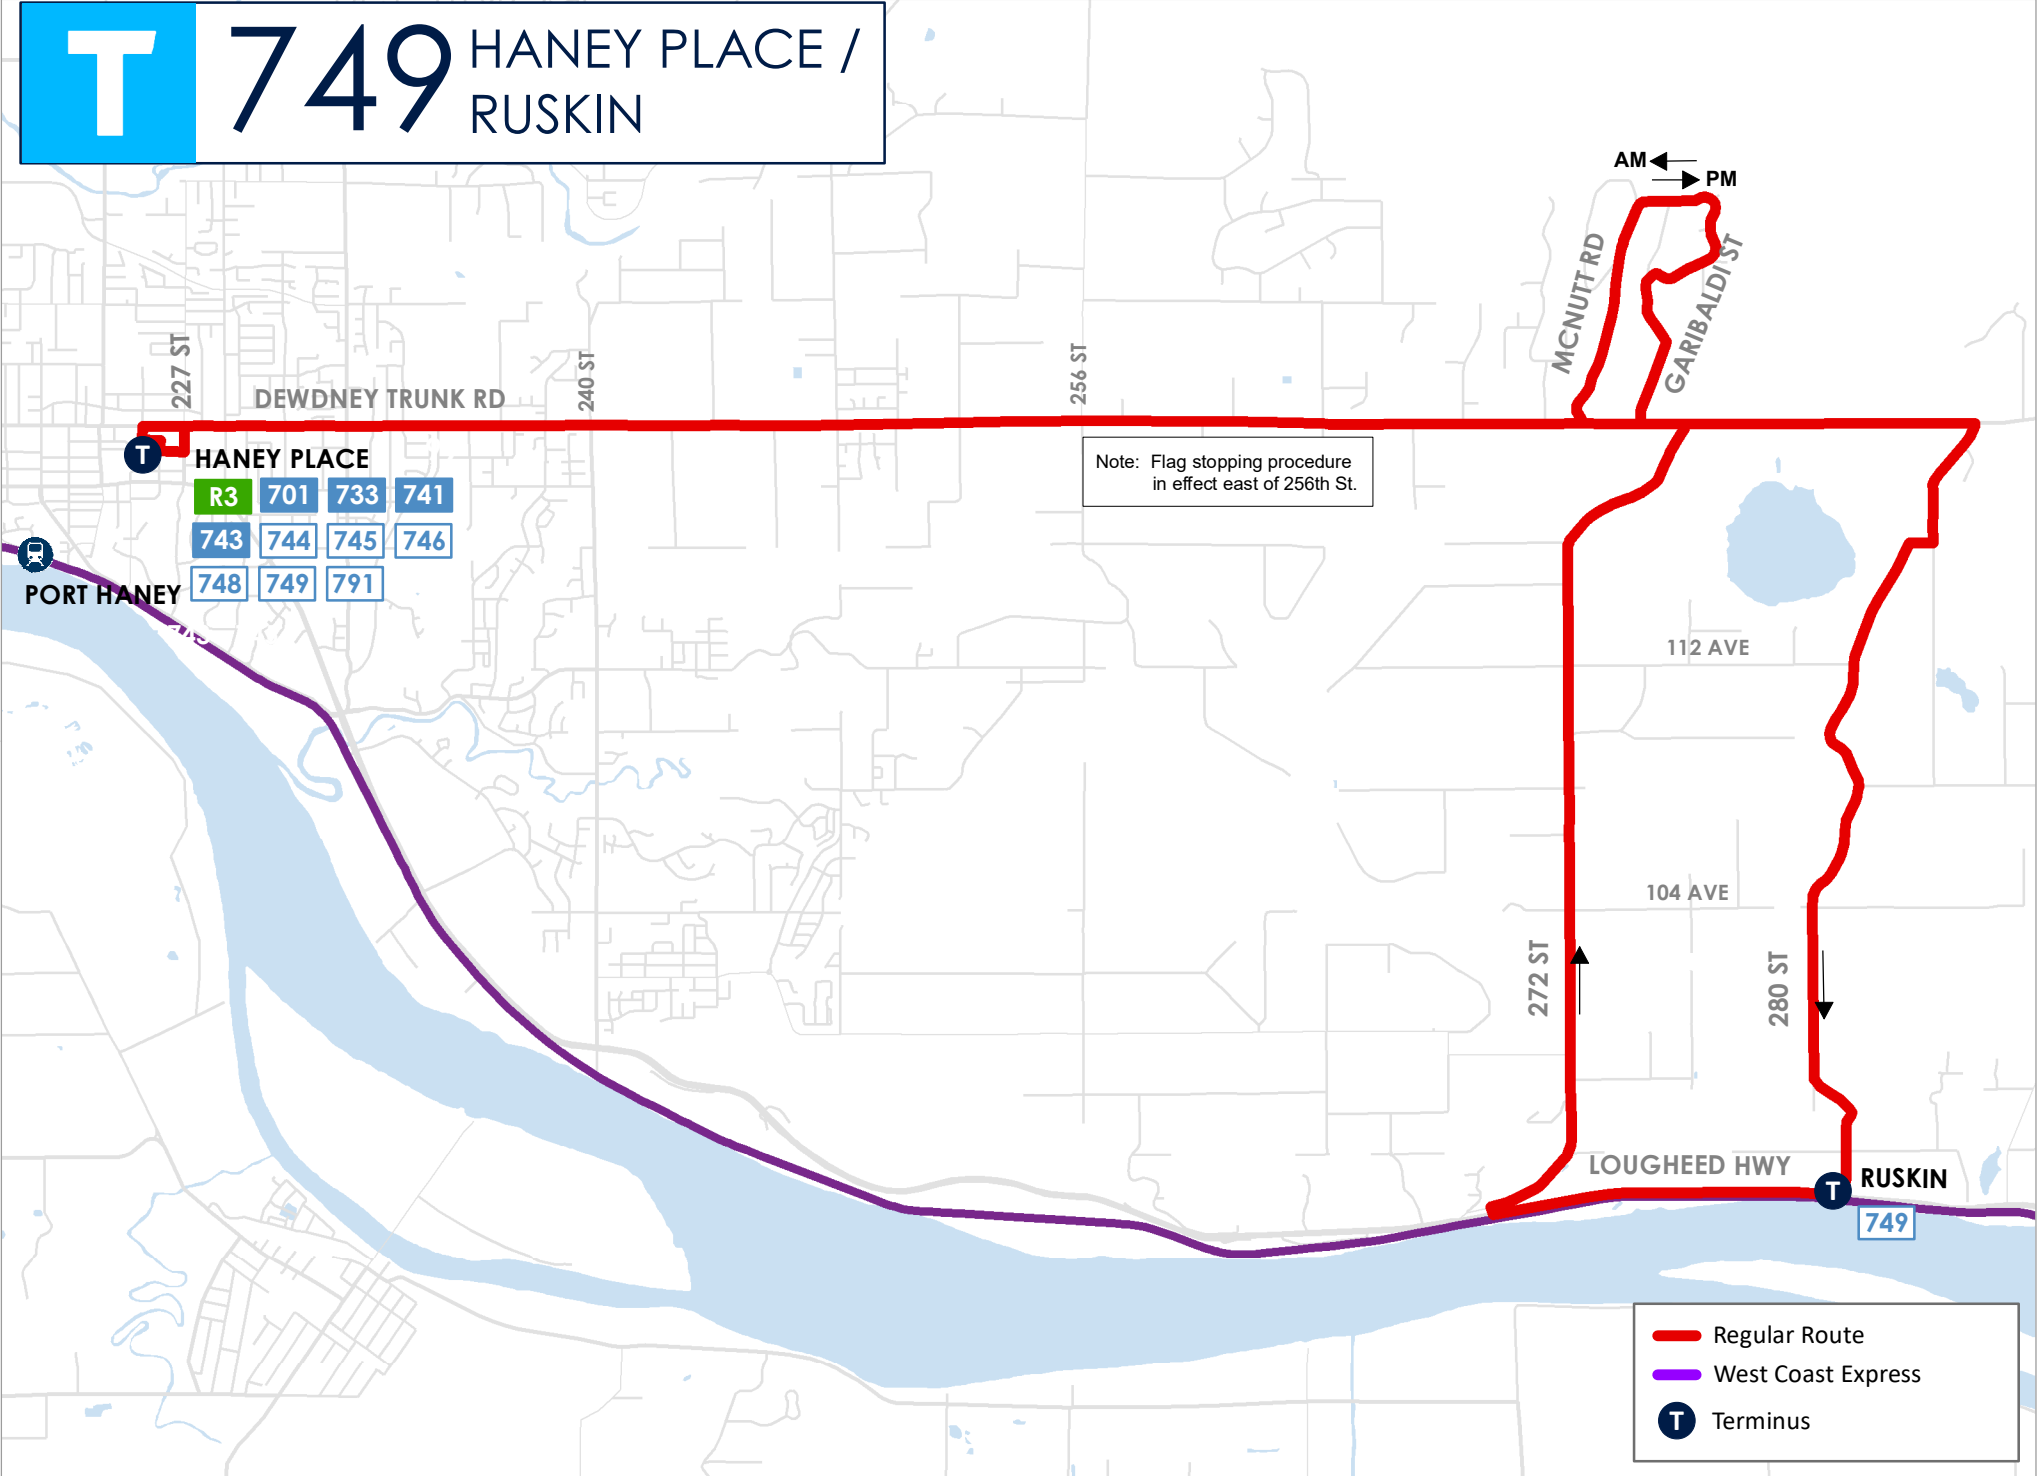

T 749 HANEY PLACE / RUSKIN

- Regular Route
- West Coast Express
- T** Terminus