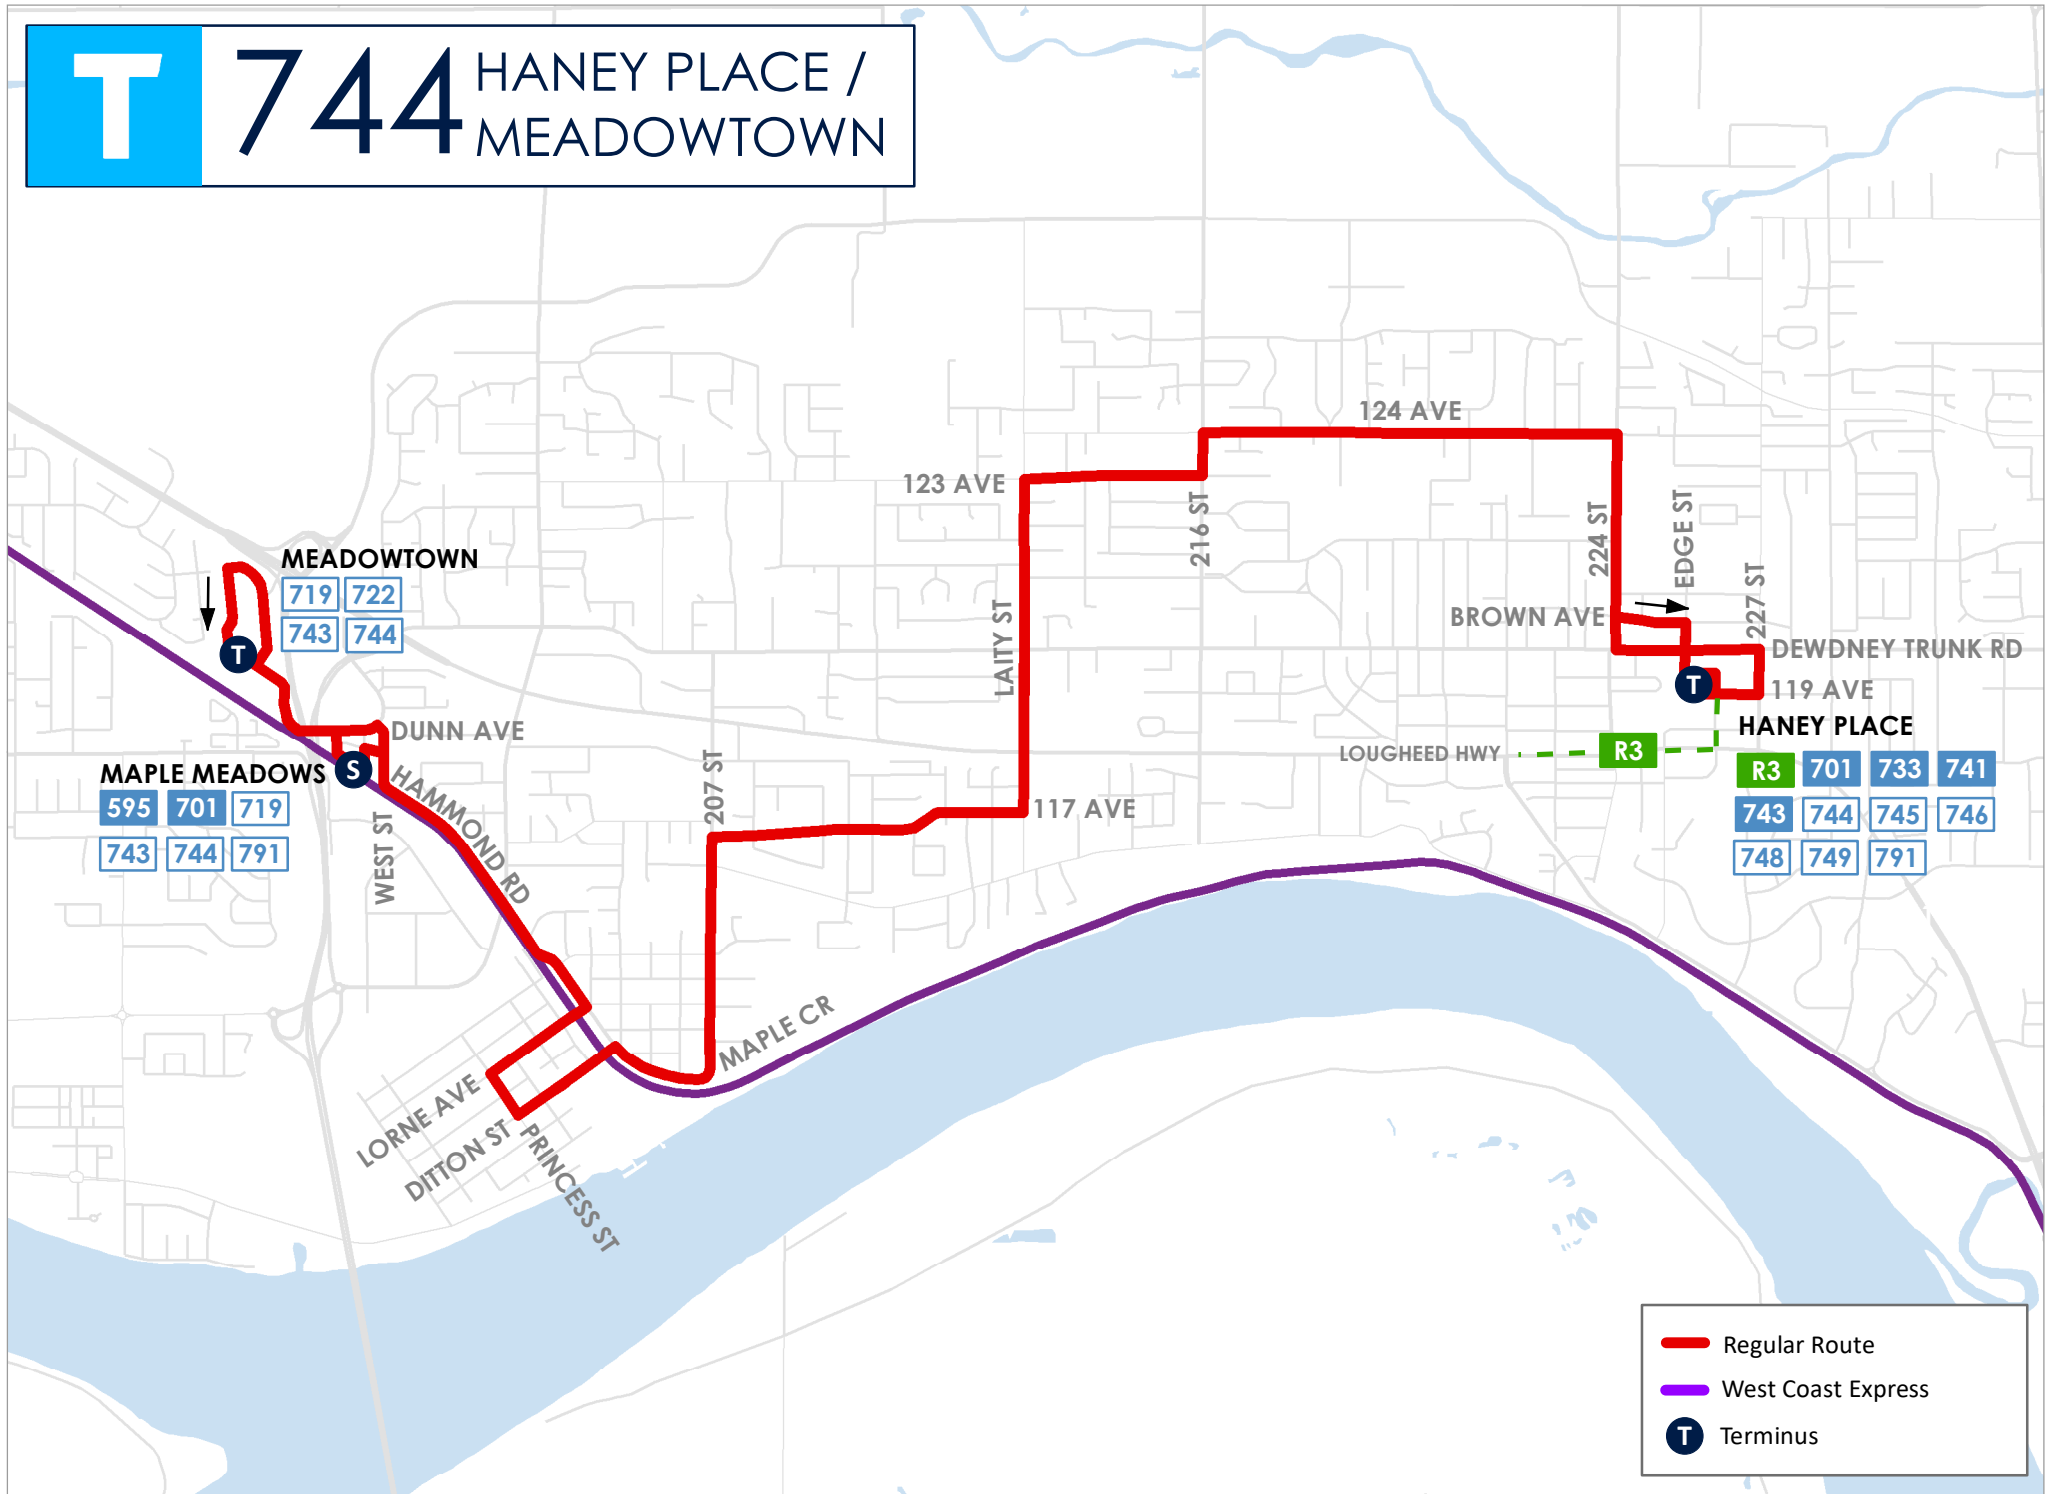

T 744 HANEY PLACE / MEADOWTOWN

MEADOWTOWN
 T 719 722
 743 744

MAPLE MEADOWS
 S 595 701 719
 743 744 791

HANEY PLACE
 R3 701 733 741
 743 744 745 746
 748 749 791

- Regular Route
- West Coast Express
- T Terminus