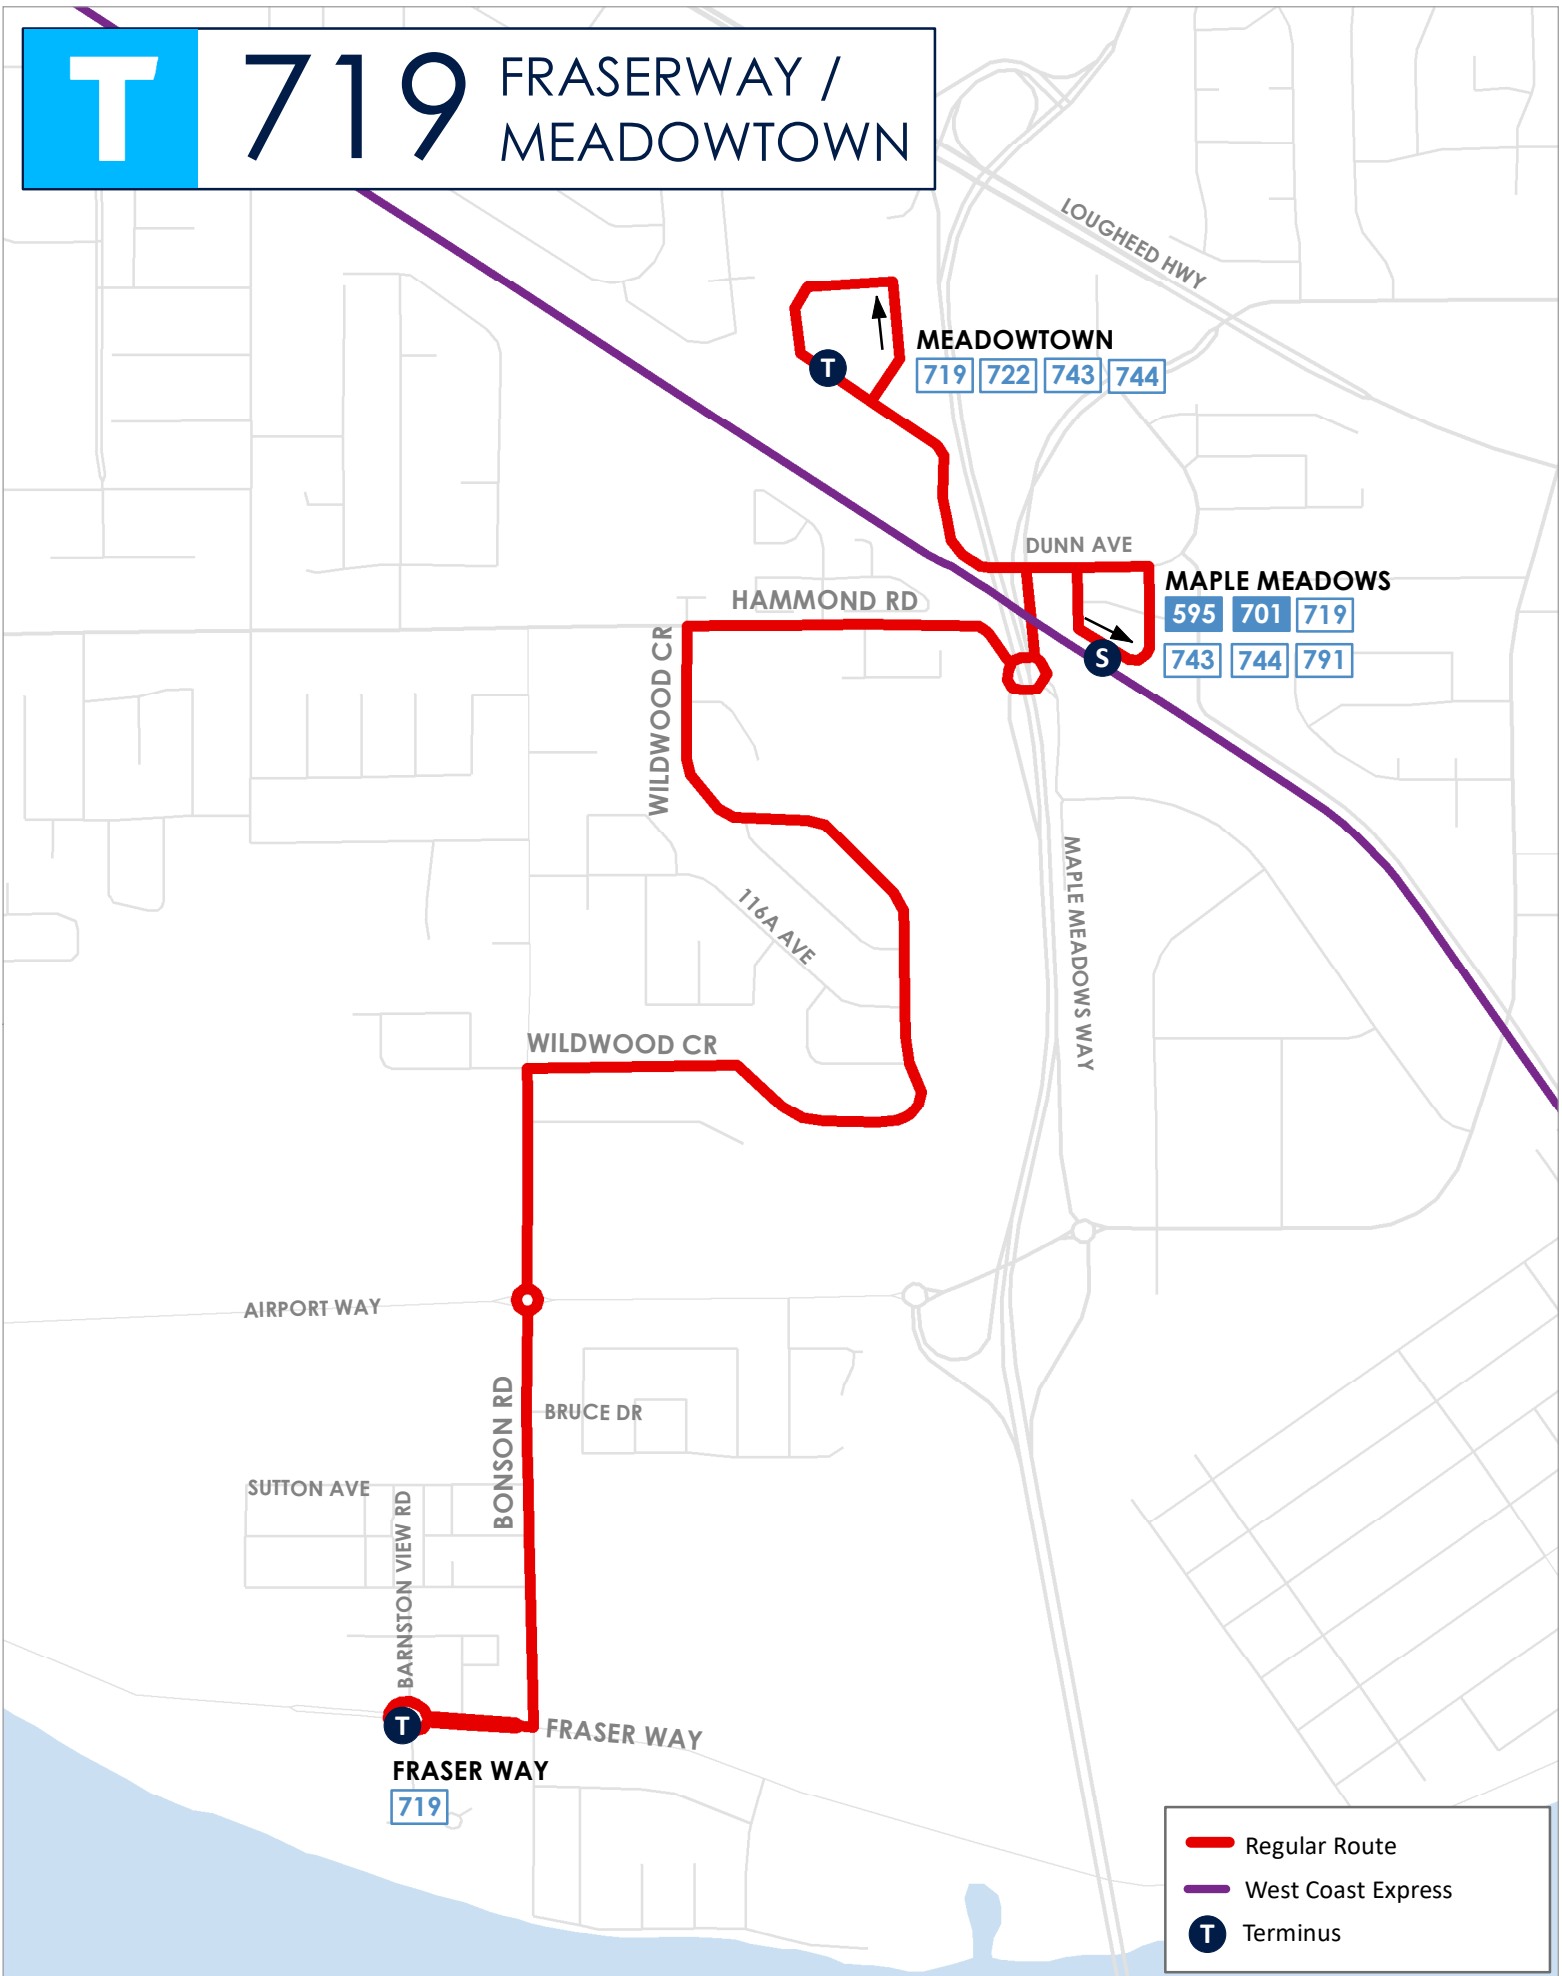

# T 719 FRASERWAY / MEADOWTOWN

- Regular Route
- West Coast Express
- T** Terminus