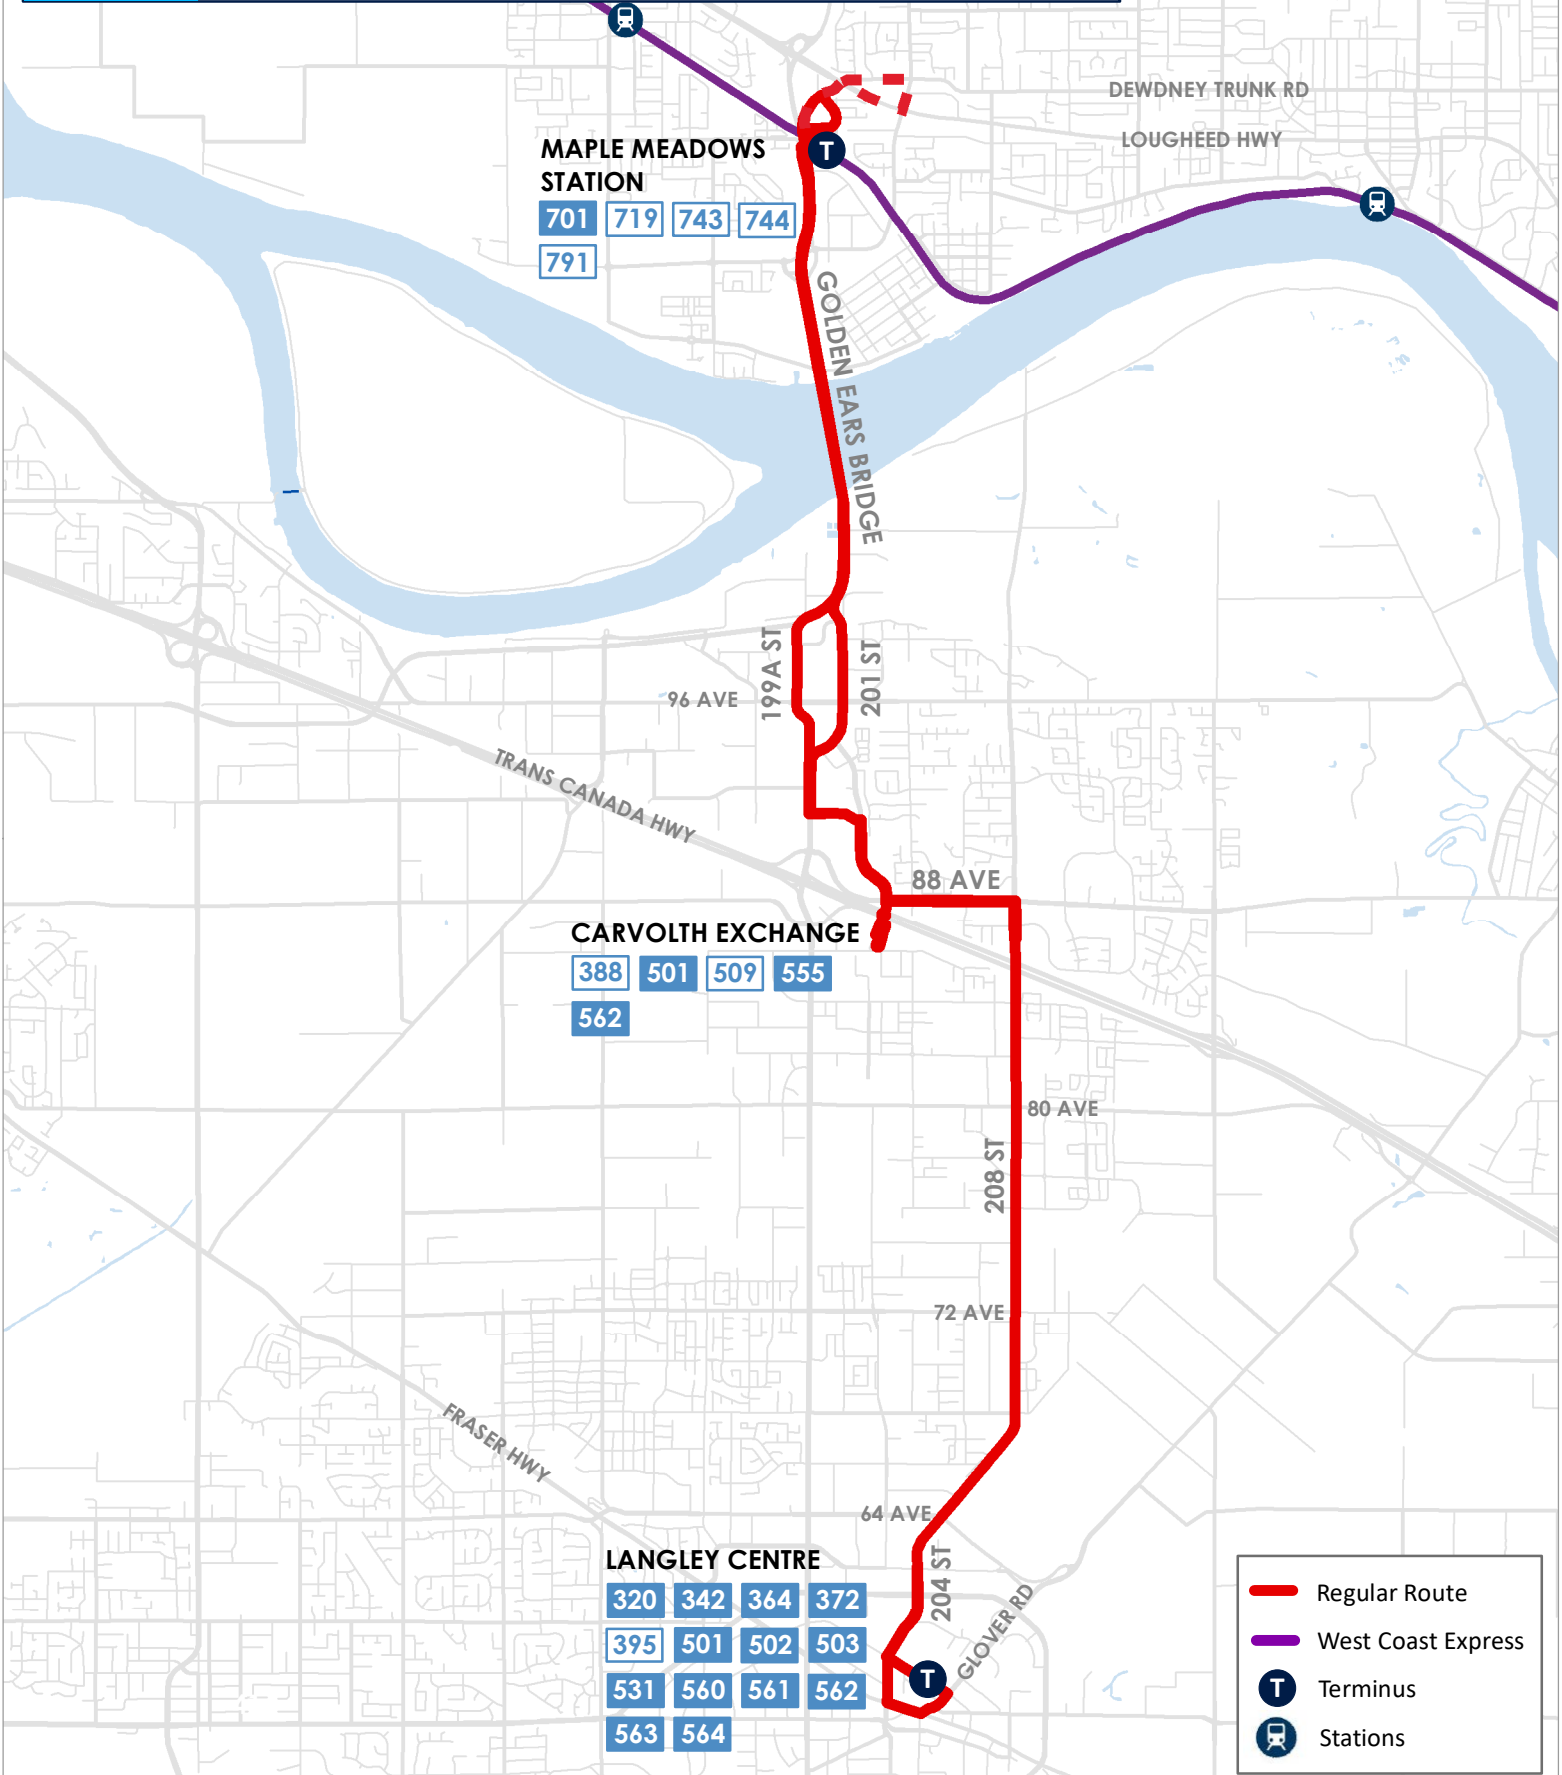

# T 595 MAPLE MEADOWS STN/ LANGLEY CENTRE

-  Regular Route
-  West Coast Express
-  Terminus
-  Stations