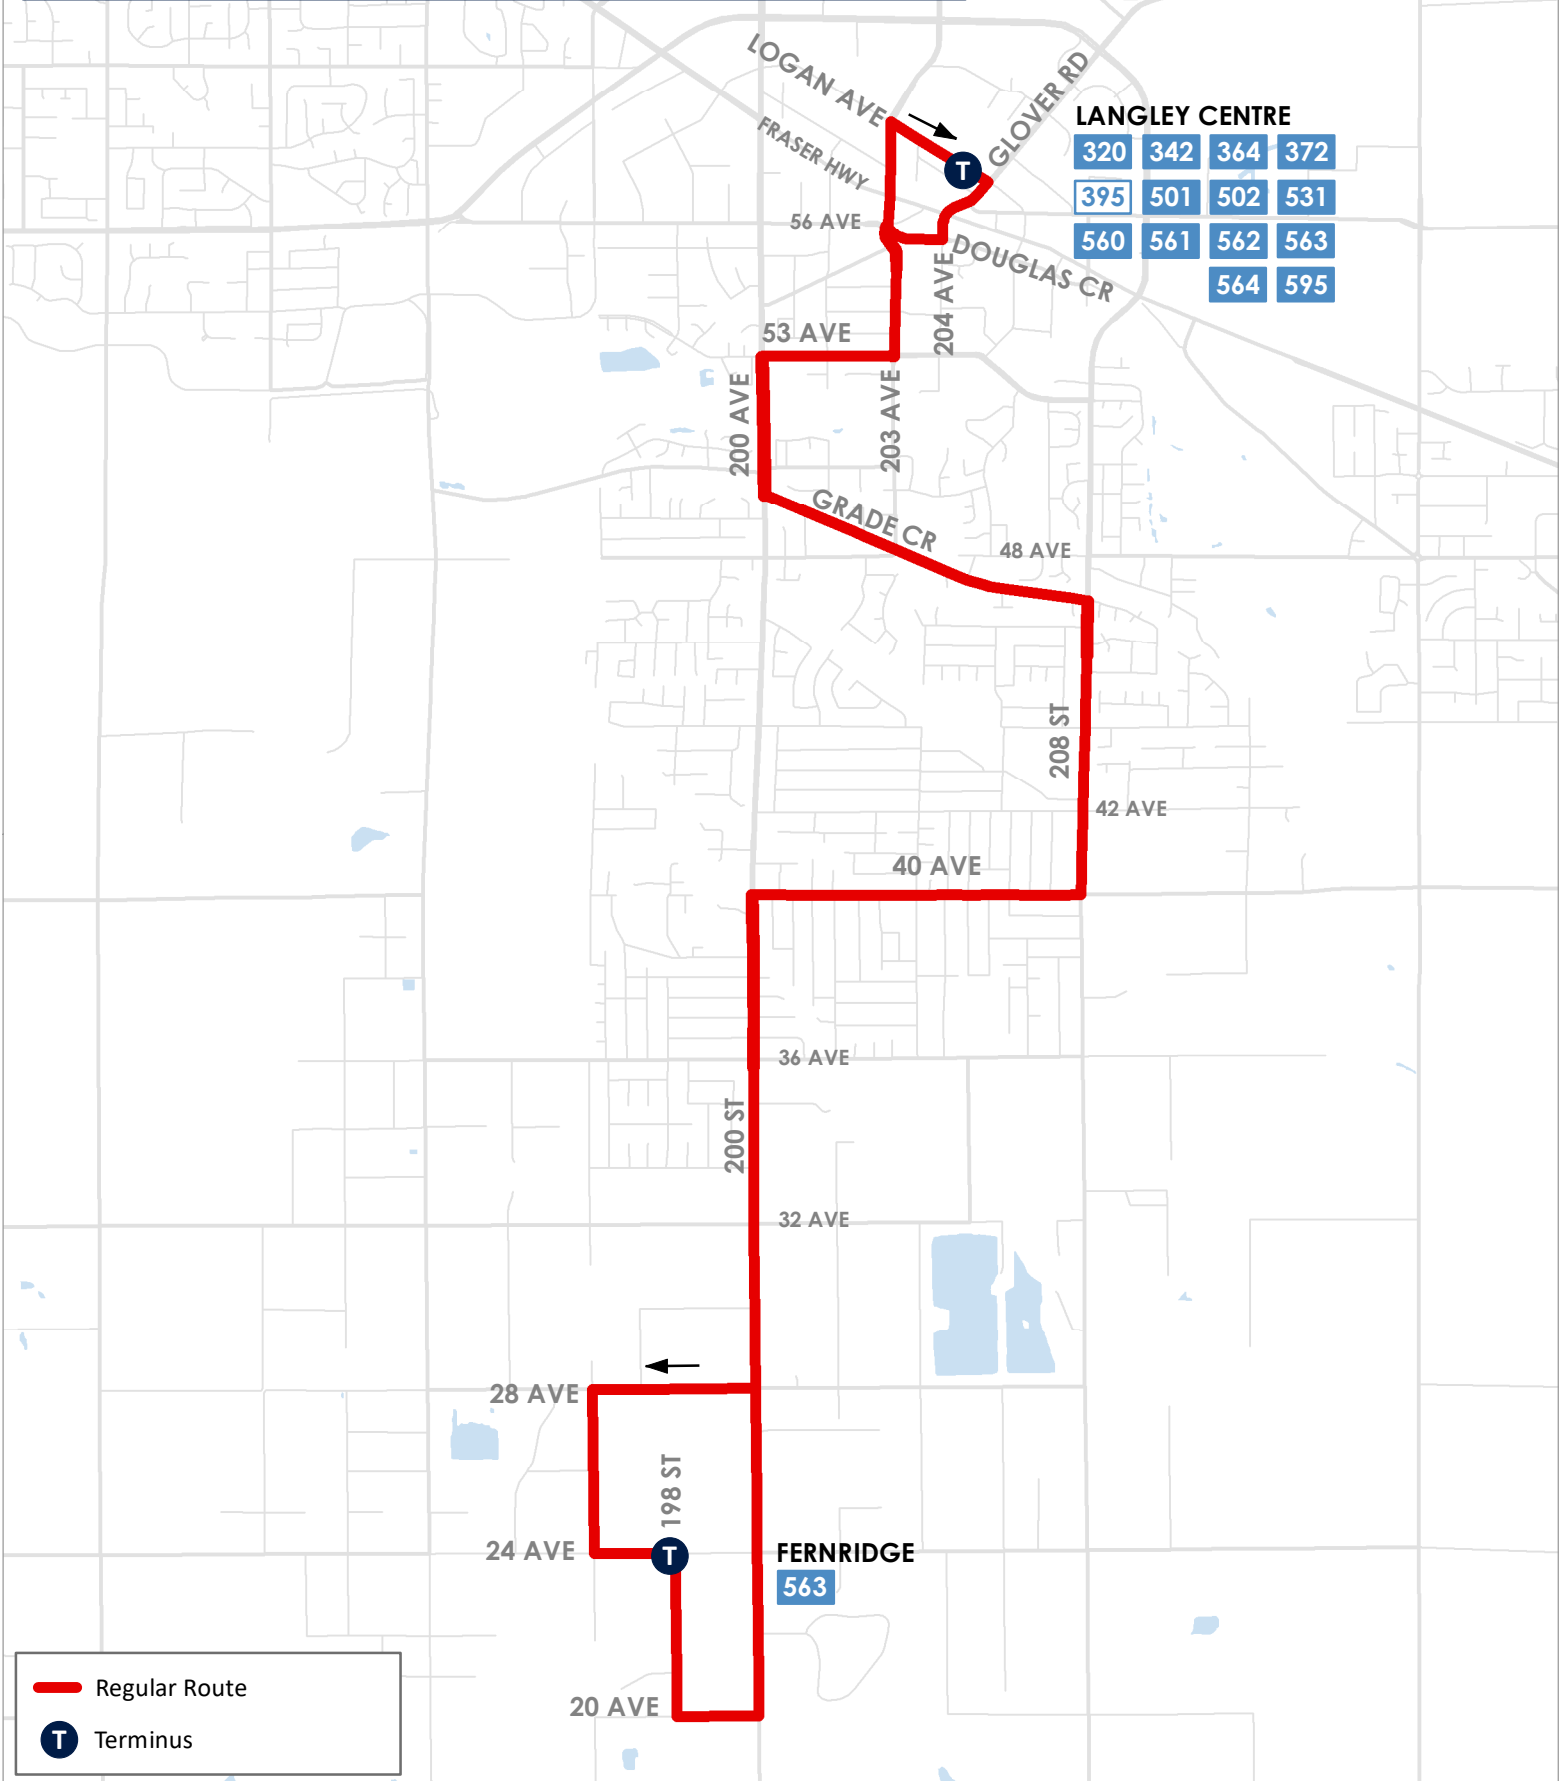

T 563 FERNRIDGE / LANGLEY CENTRE

 Regular Route
 Terminus