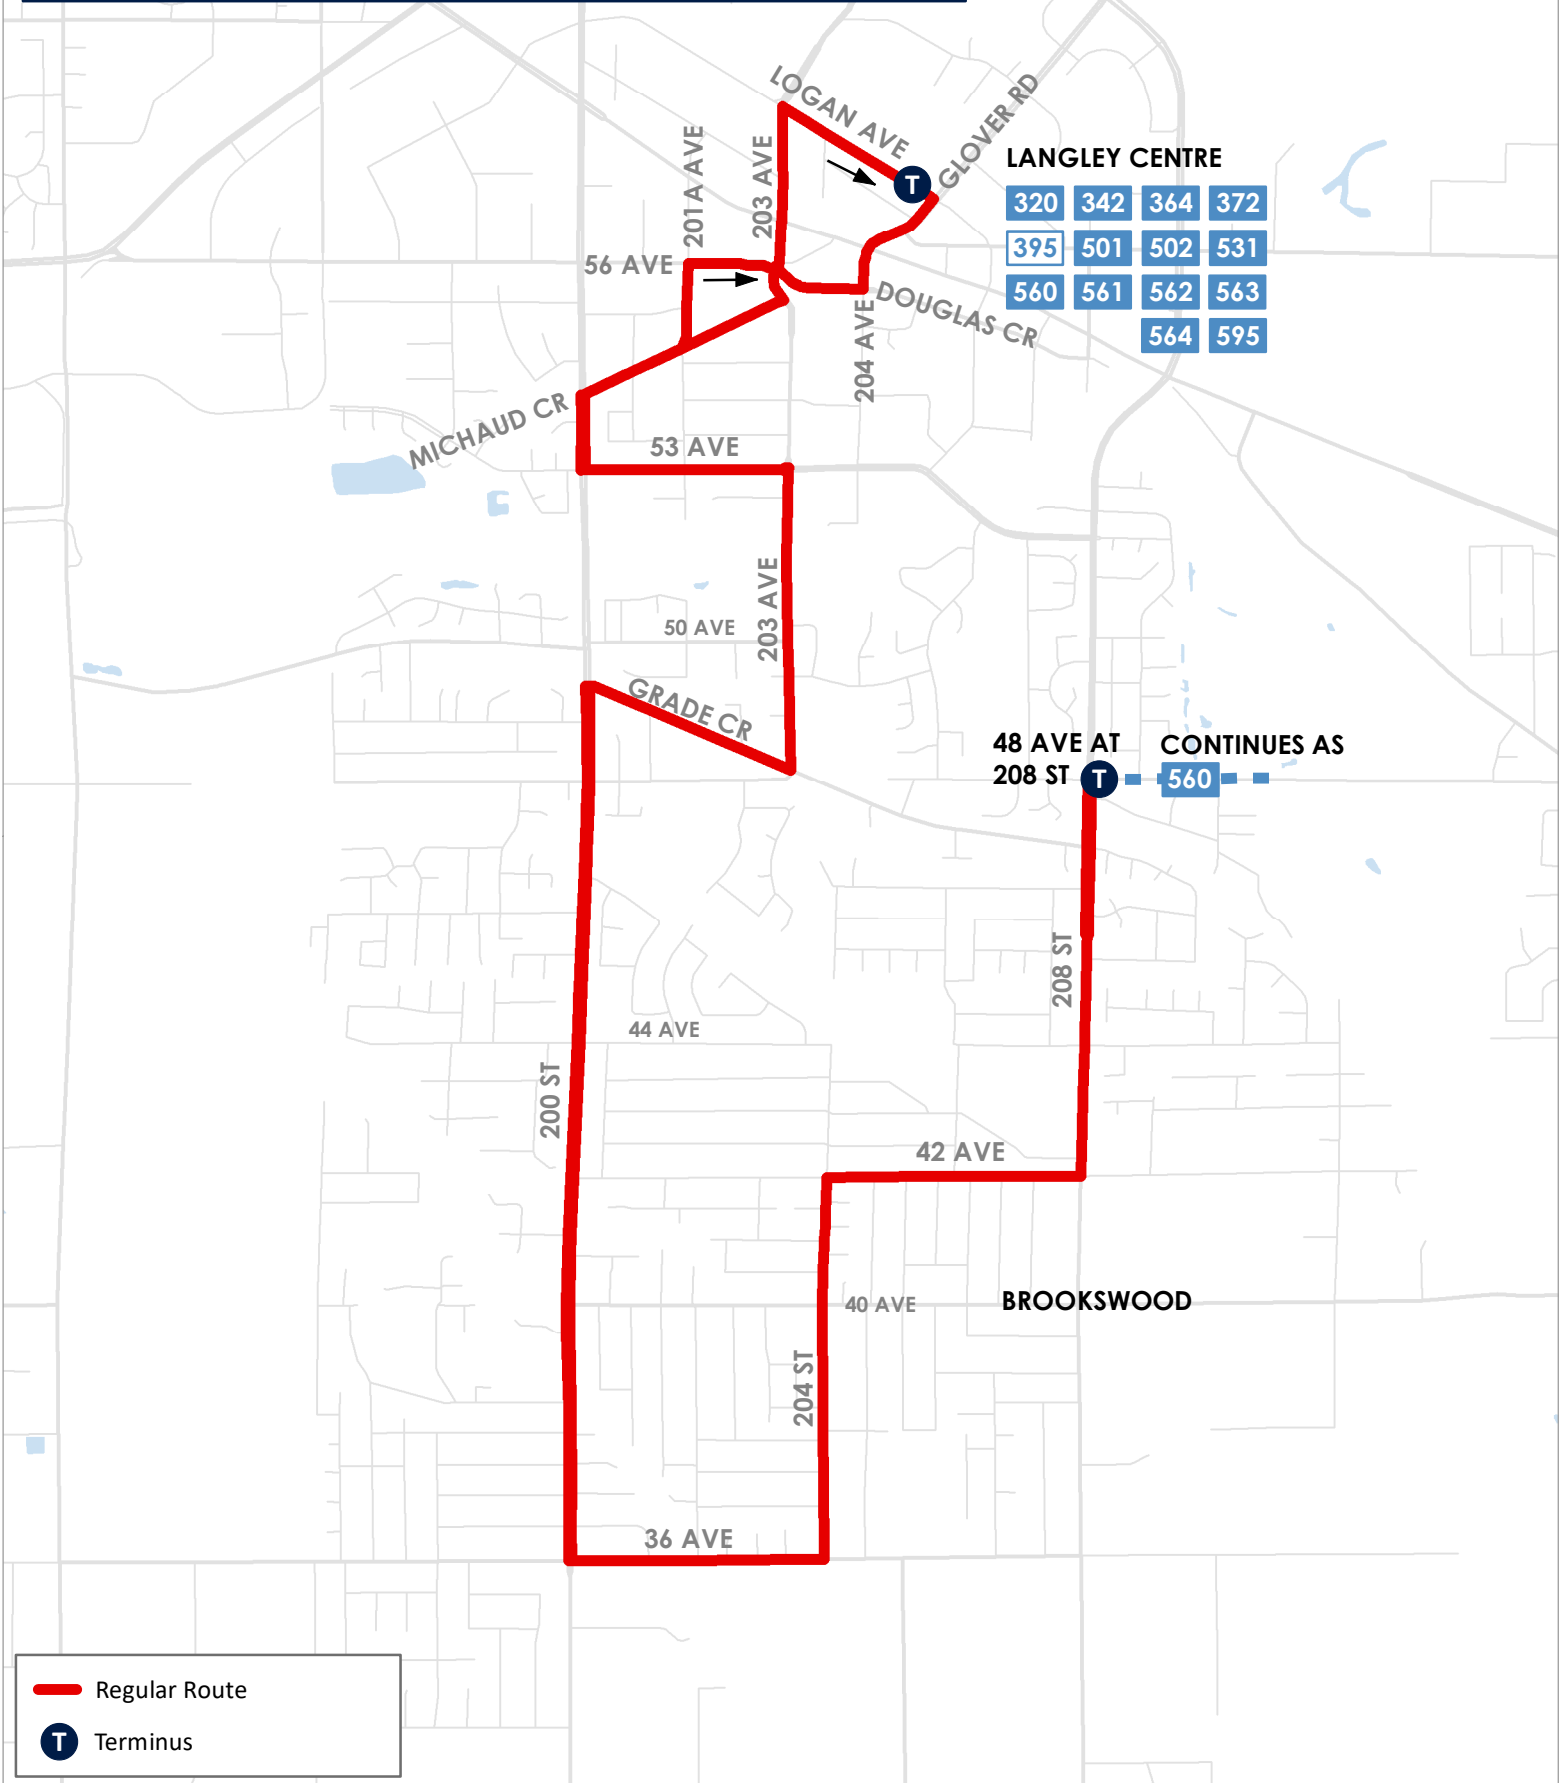

561 BROOKSWOOD / LANGLEY CENTRE

- Regular Route
- Terminus