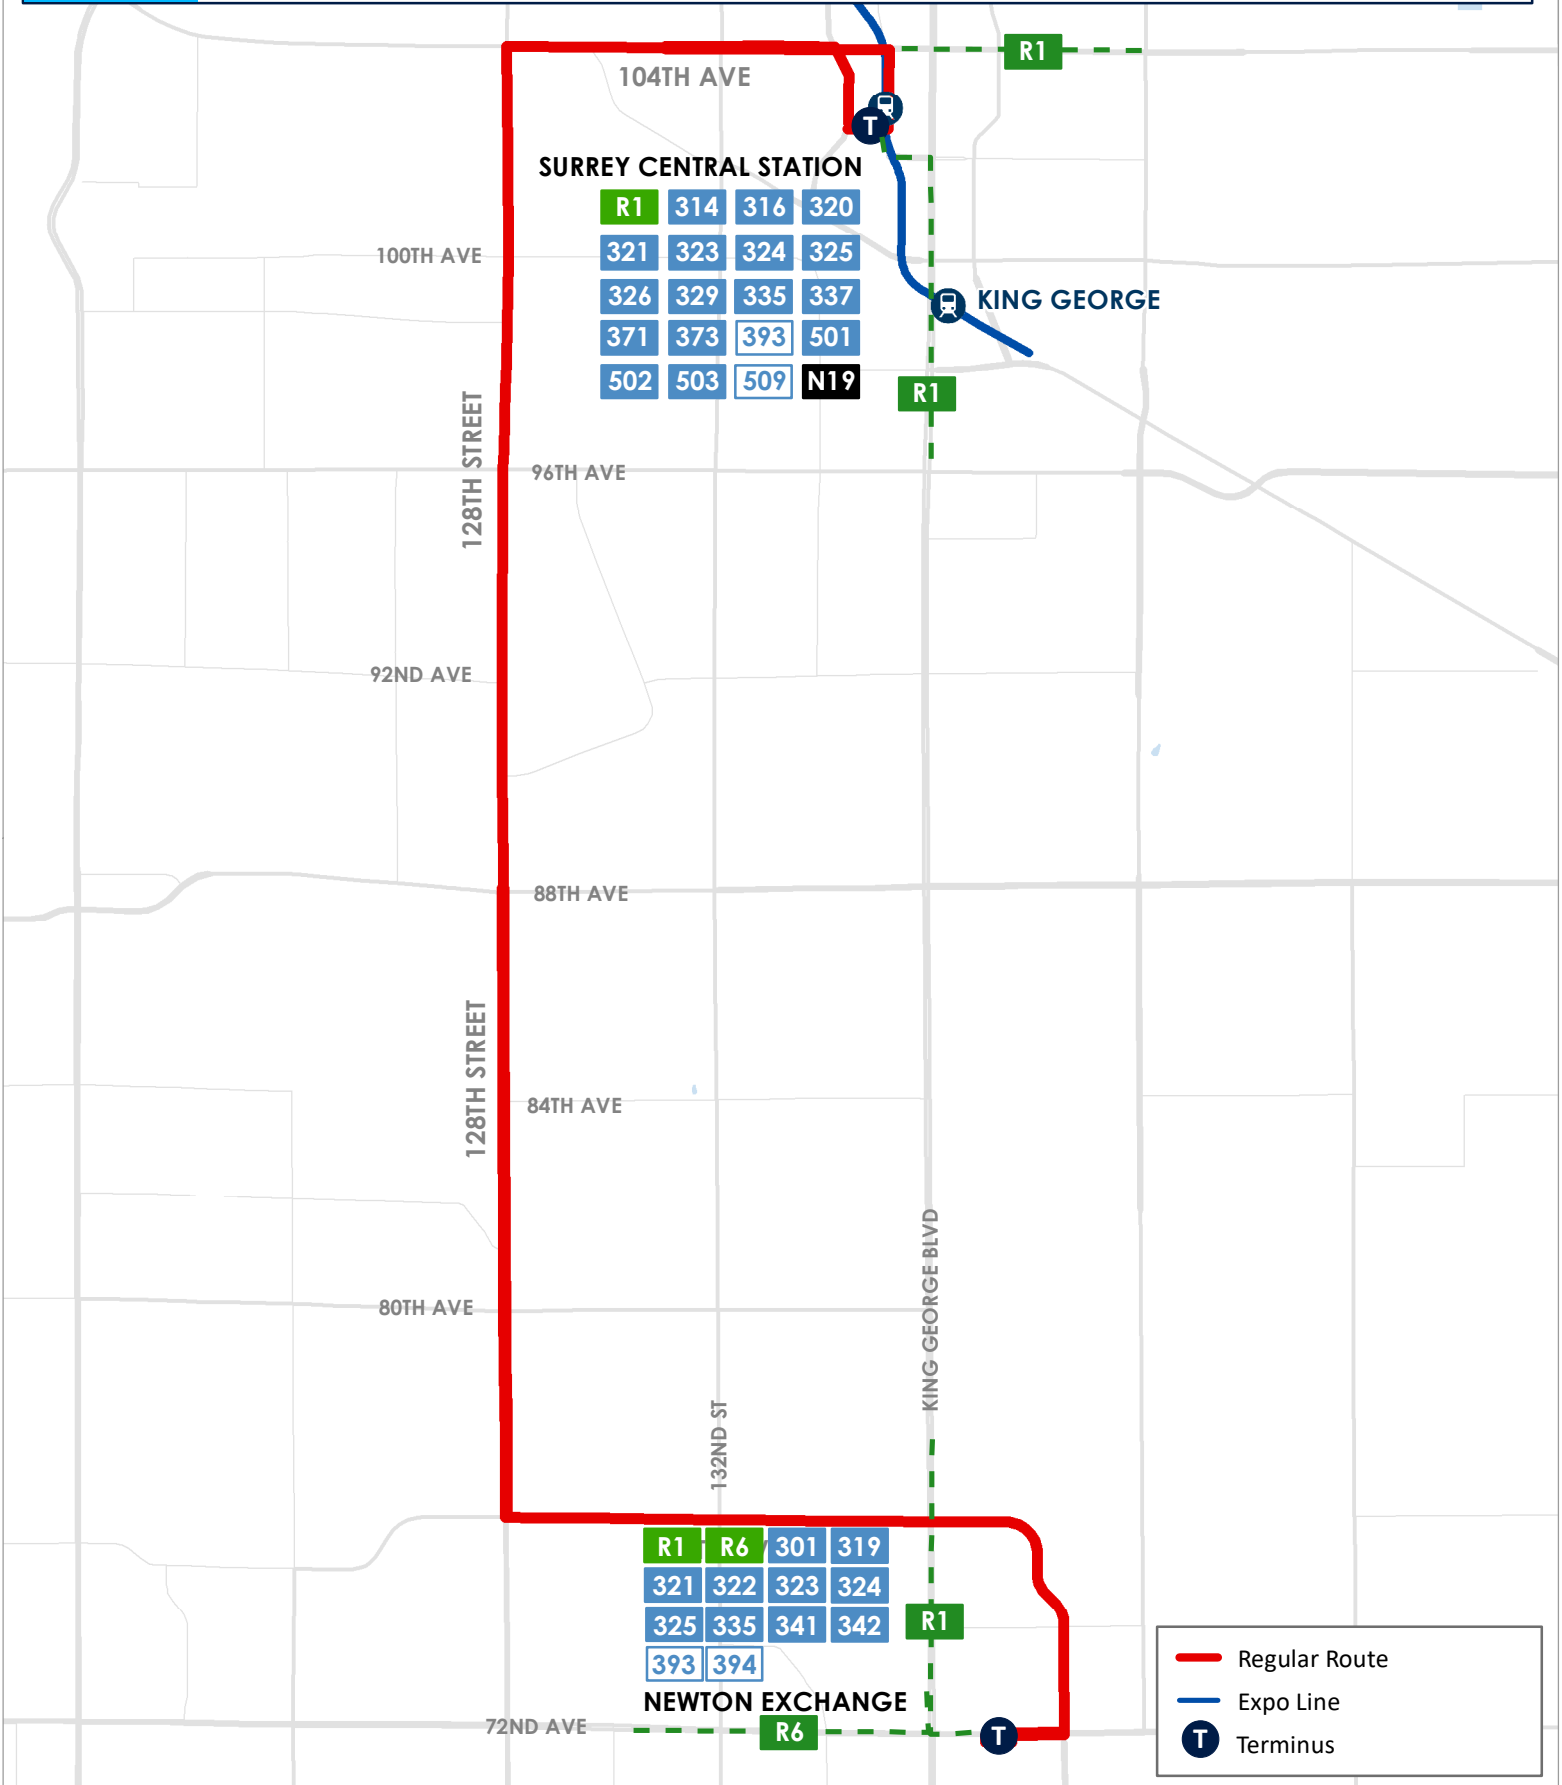

323 128TH STREET

SURREY CENTRAL / NEWTON EXCHANGE

- Regular Route
- Expo Line
- Terminus