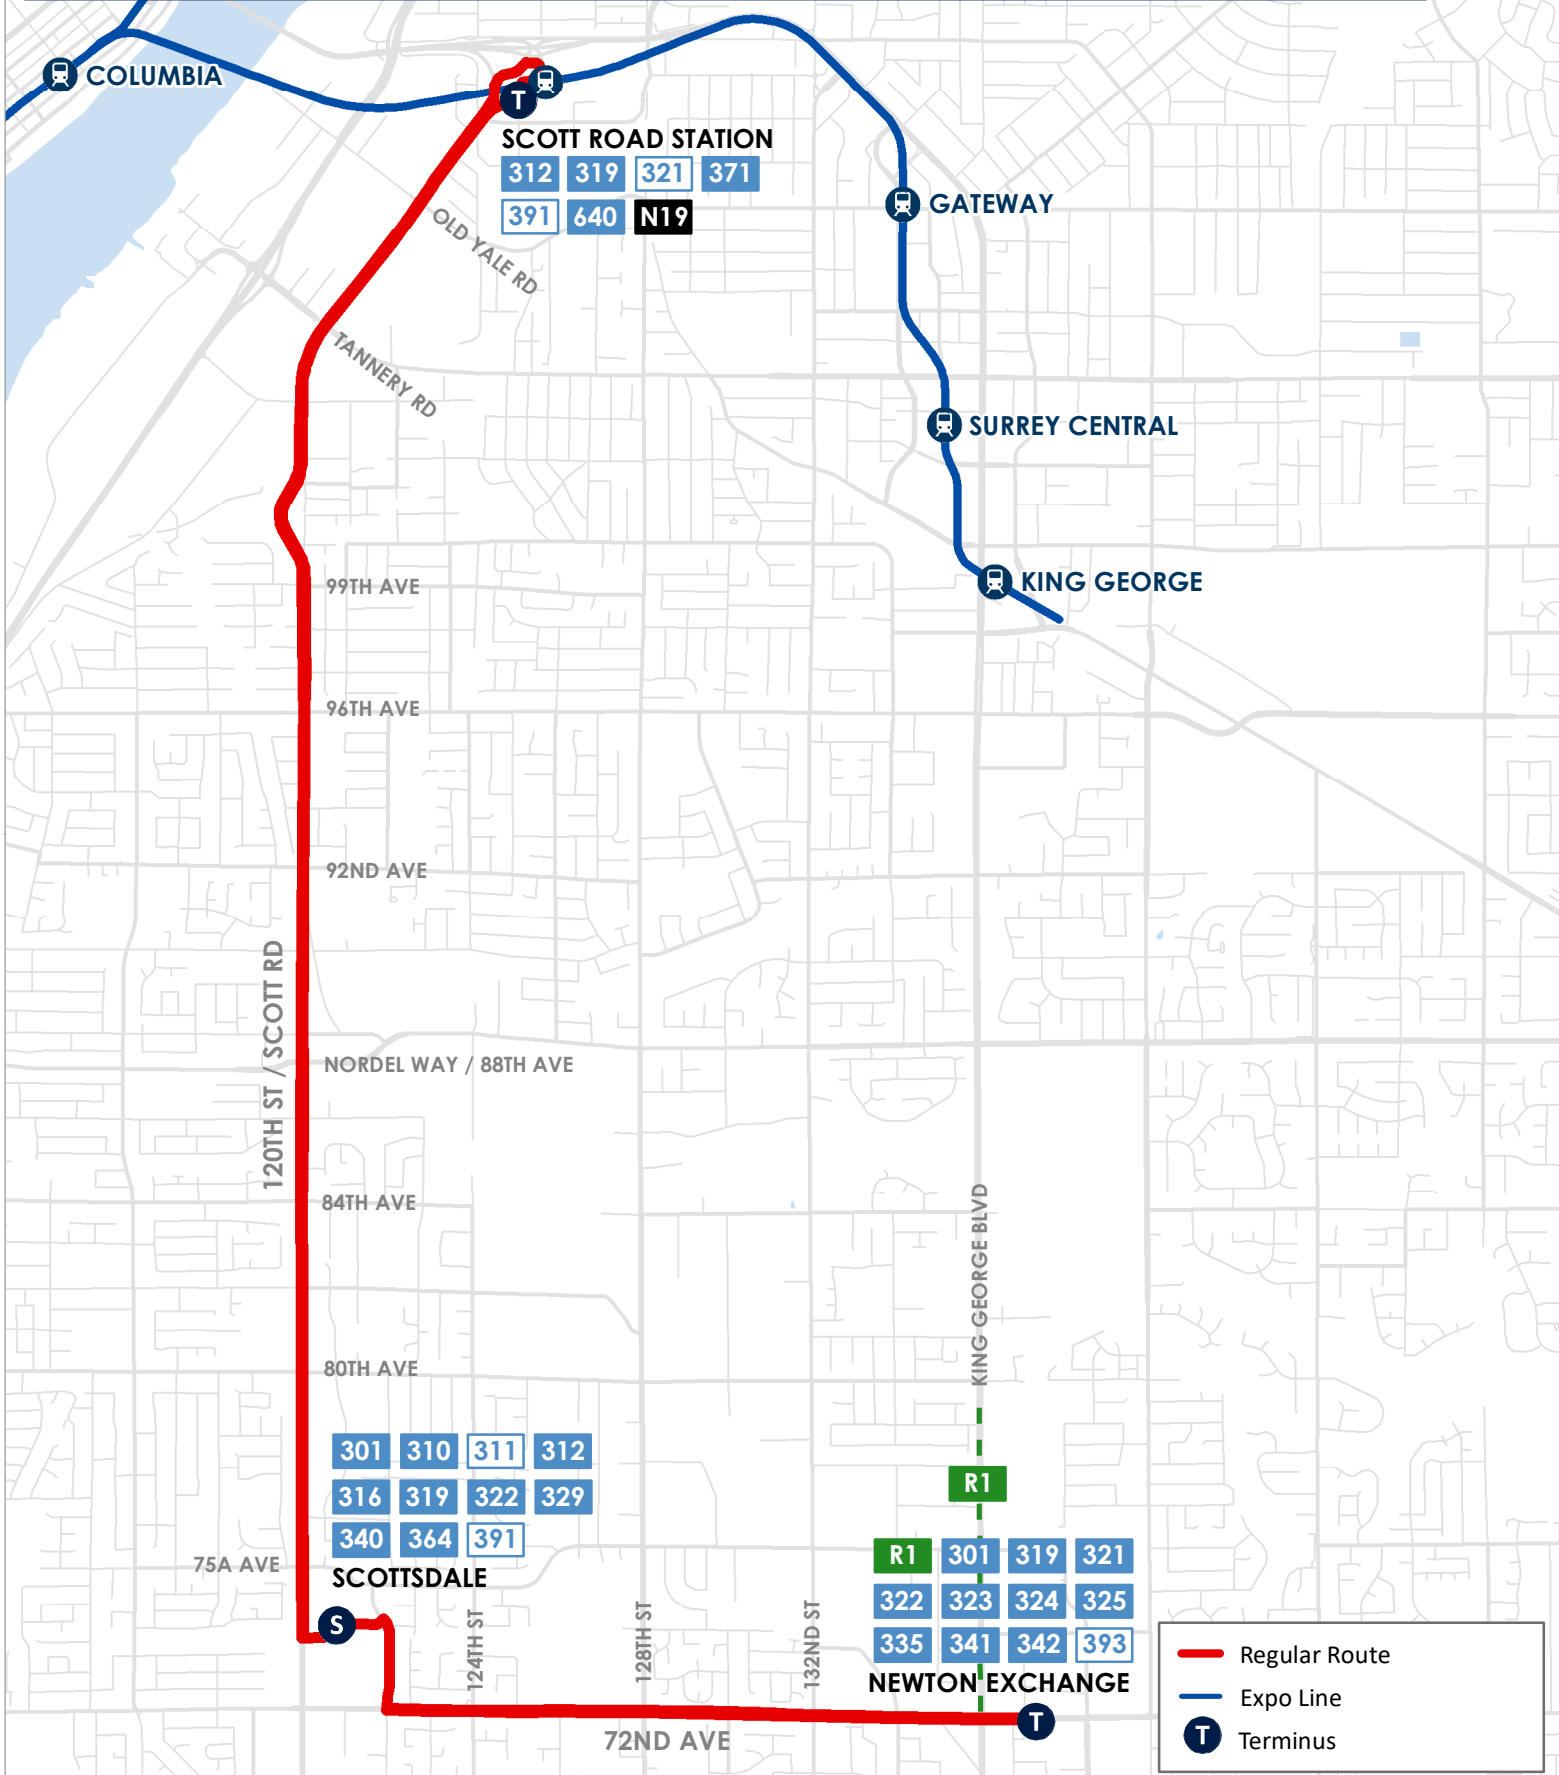

T 319 SCOTT ROAD STATION / SCOTTSDALE / NEWTON EXCHANGE

- Regular Route
- Expo Line
- T** Terminus