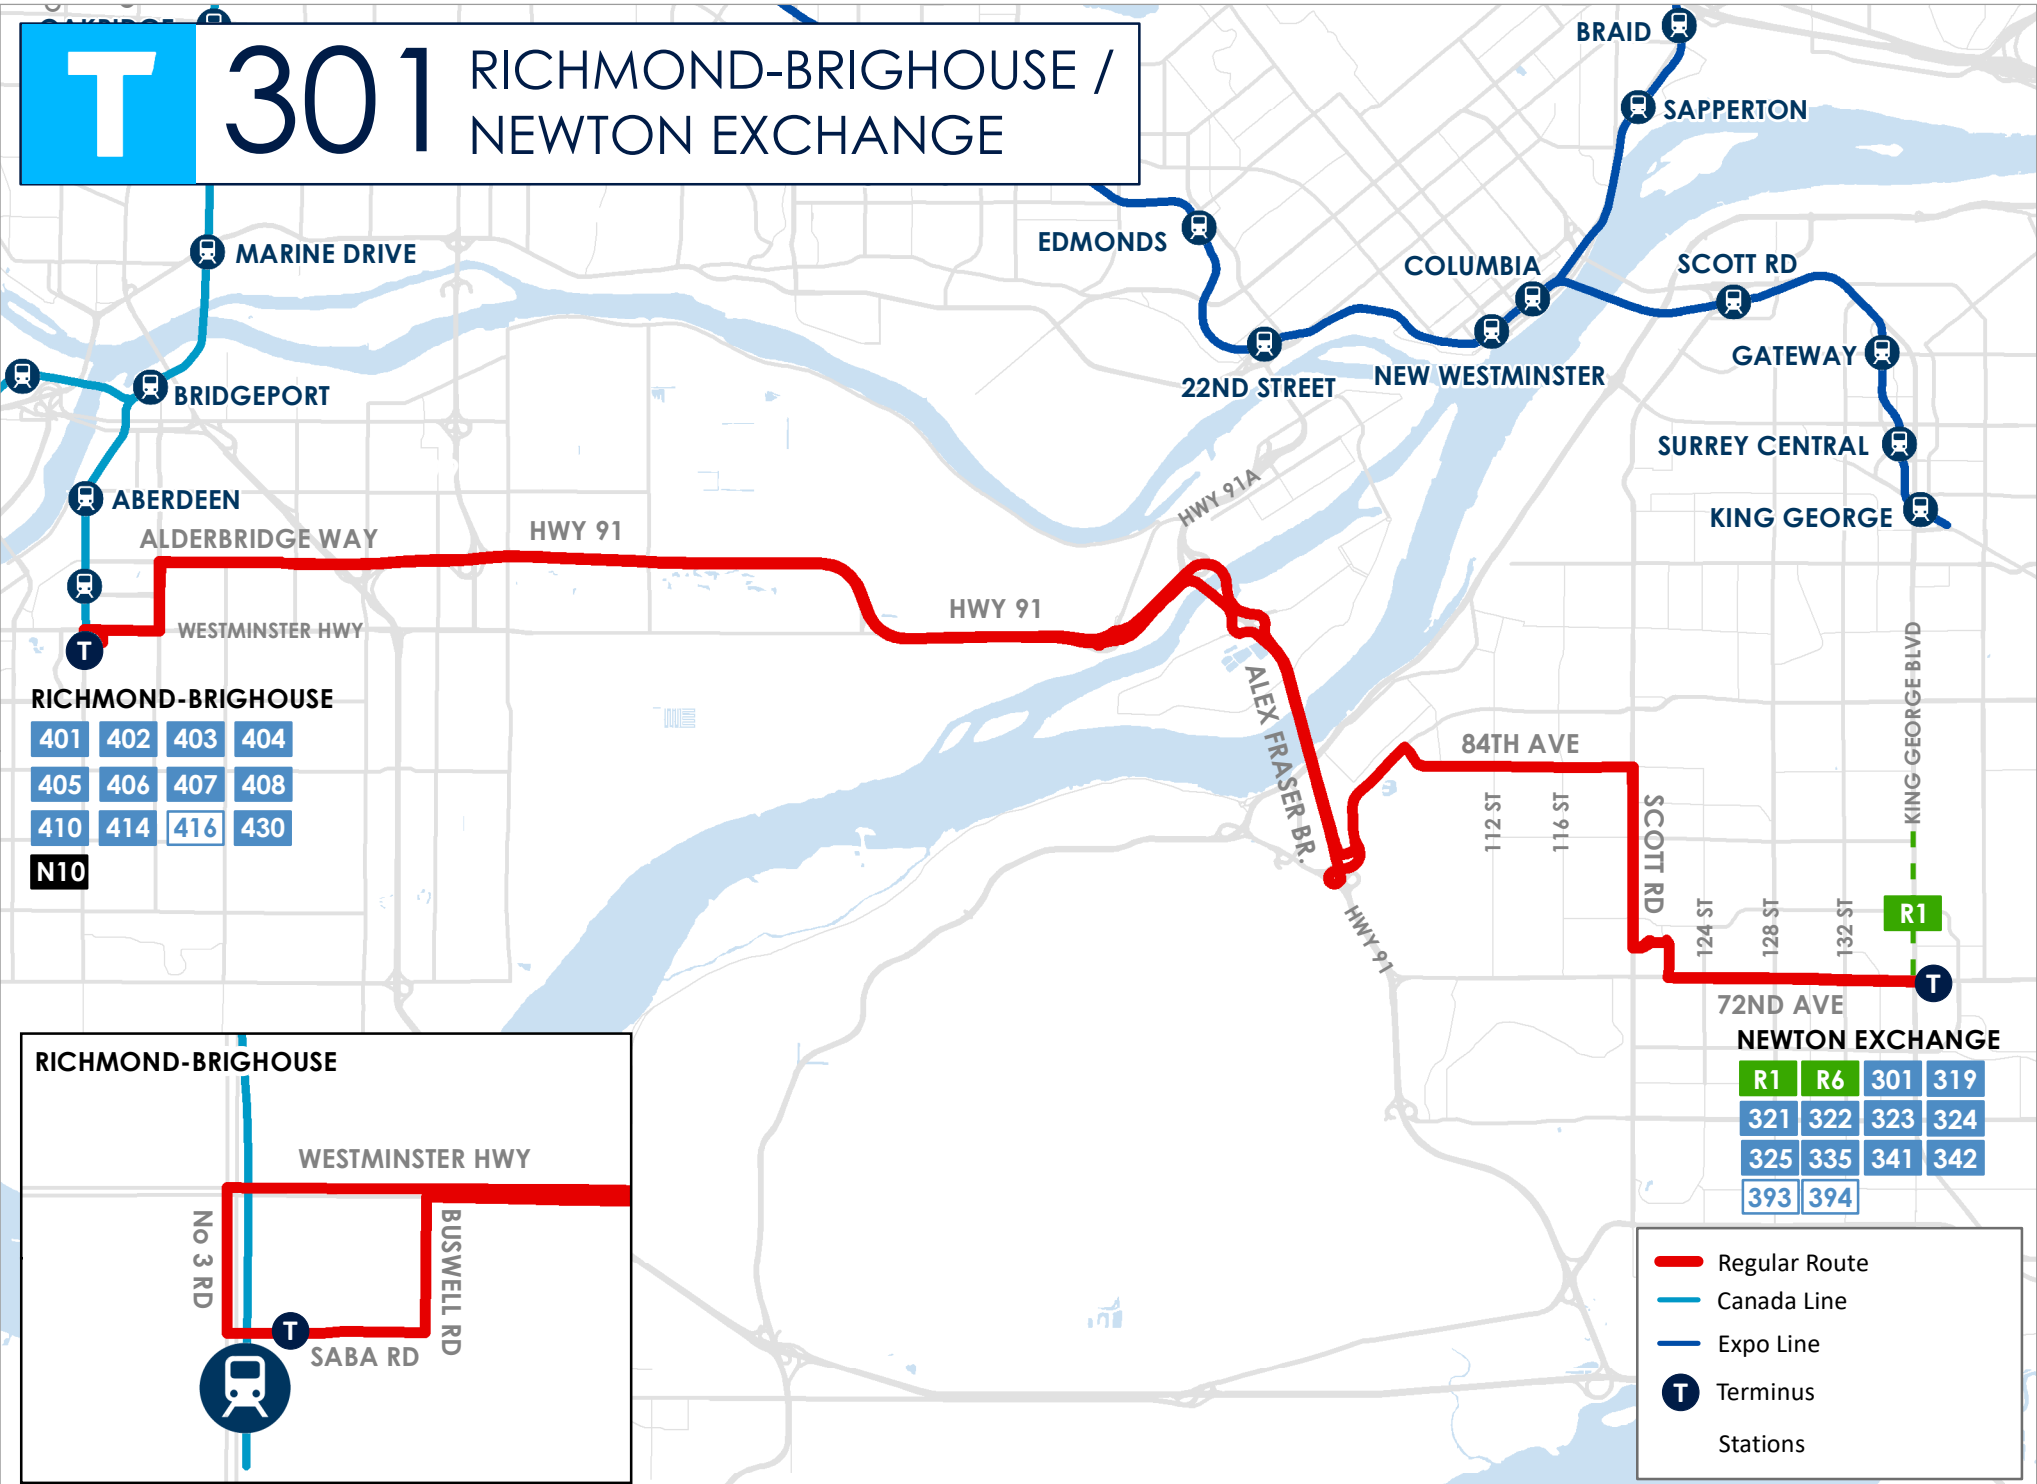

T 301 RICHMOND-BRIGHOUSE / NEWTON EXCHANGE

RICHMOND-BRIGHOUSE

401	402	403	404
405	406	407	408
410	414	416	430
N10			

RICHMOND-BRIGHOUSE

NEWTON EXCHANGE

R1	R6	301	319
321	322	323	324
325	335	341	342
393	394		

- Regular Route
- Canada Line
- Expo Line
- T** Terminus
- Stations