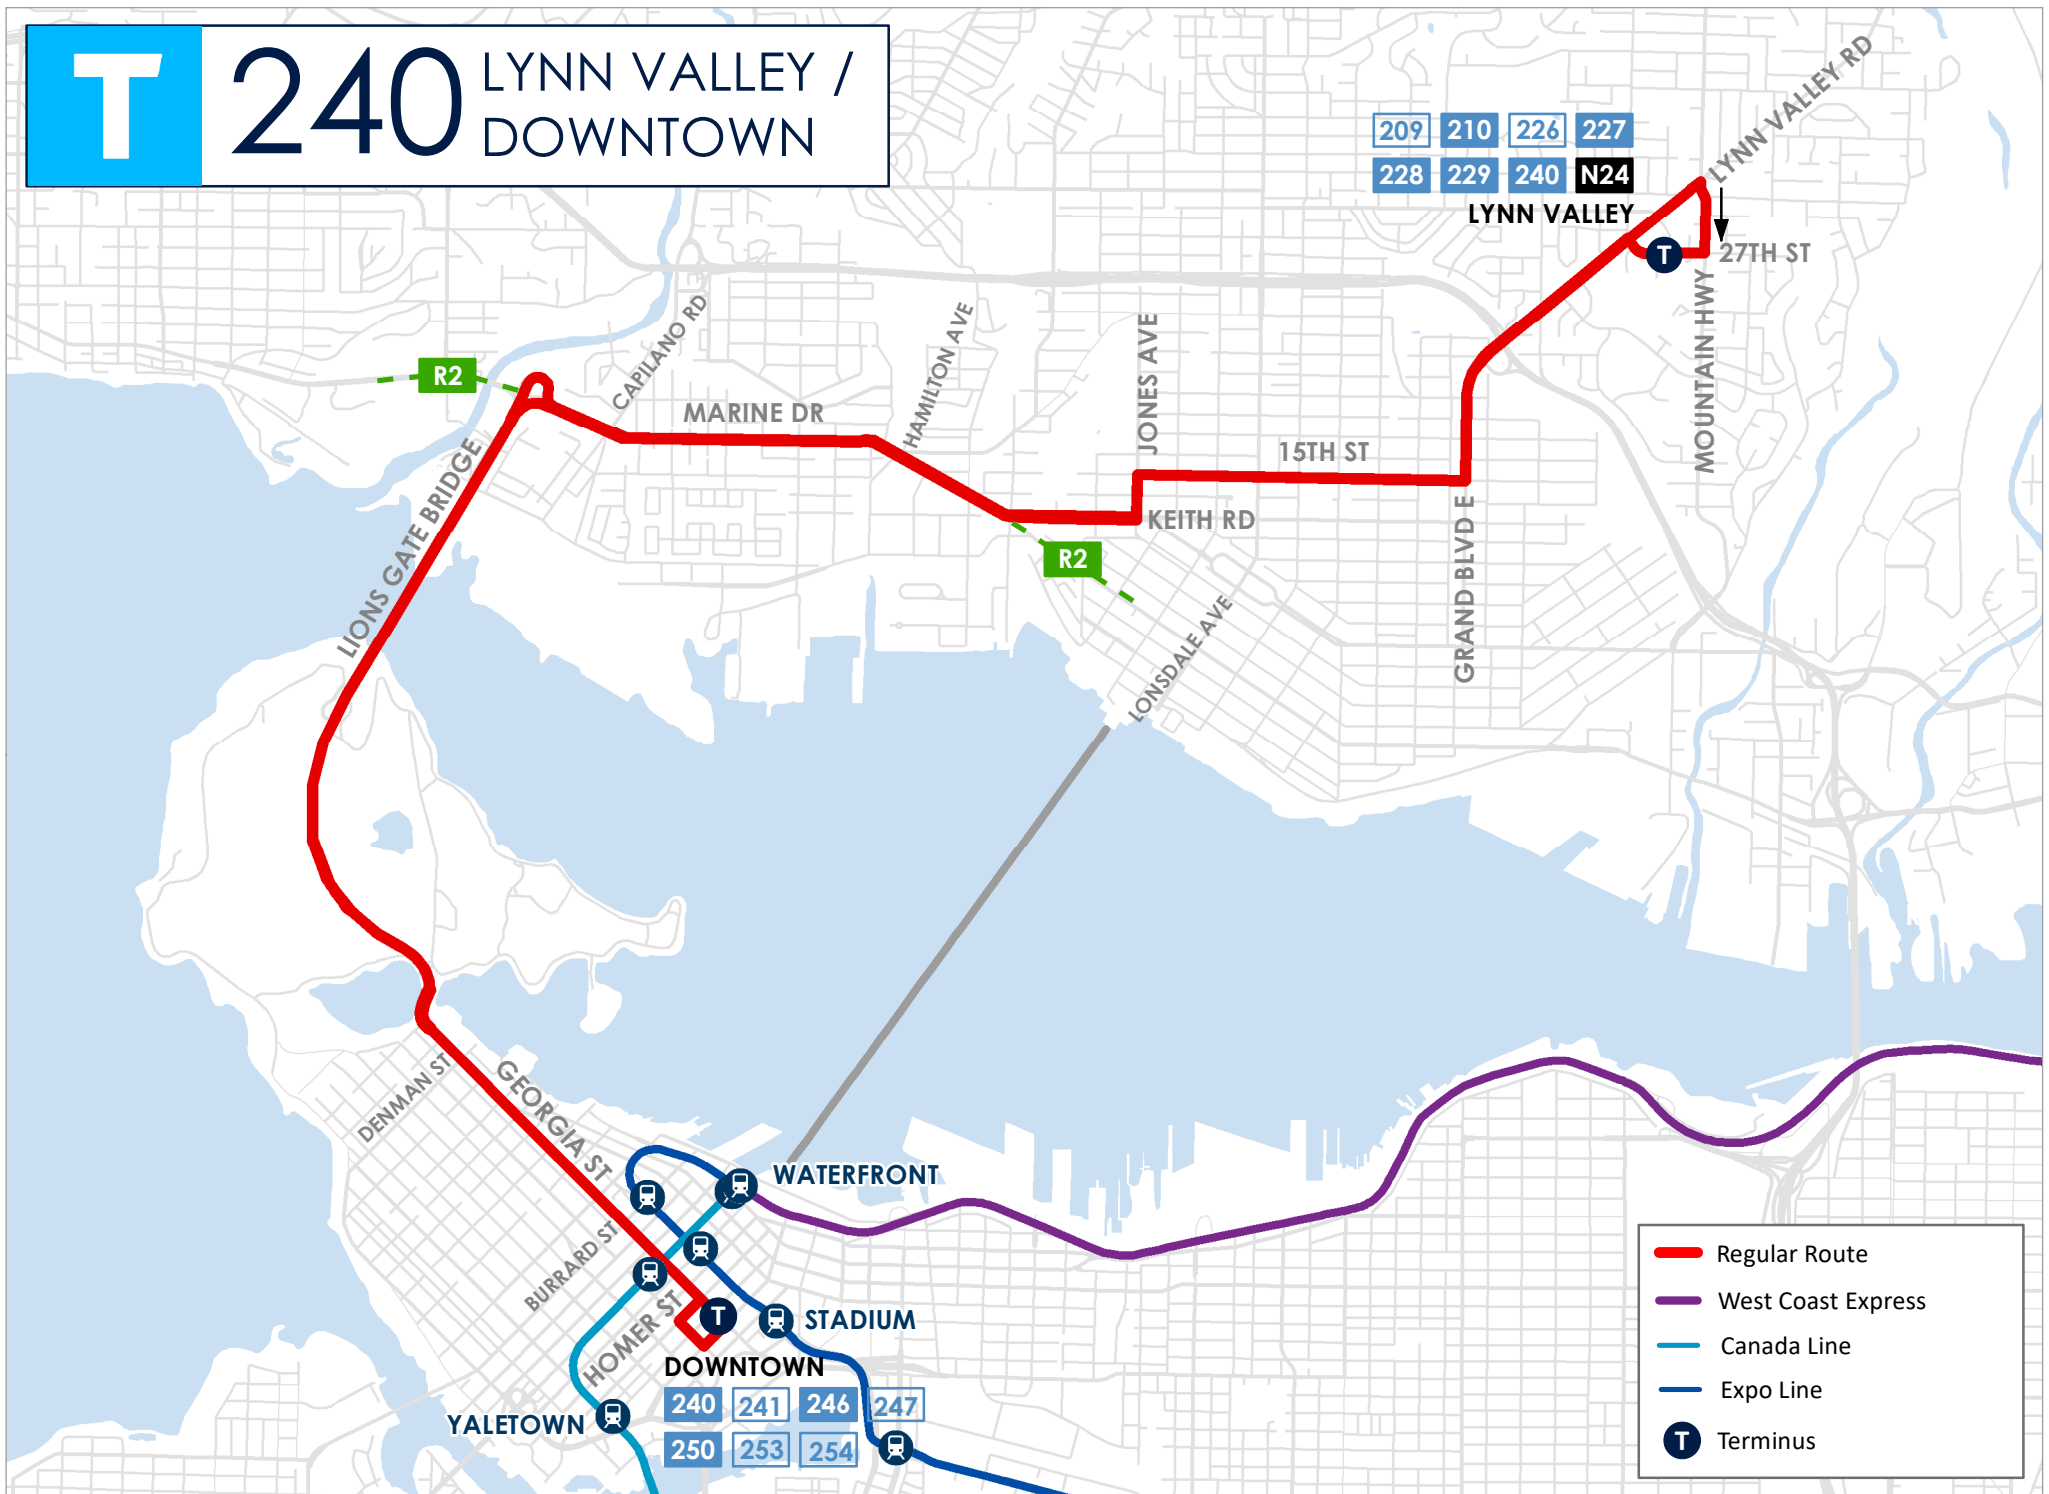

# T 240 LYNN VALLEY / DOWNTOWN

209 210 226 227  
228 229 240 N24

- Regular Route
- West Coast Express
- Canada Line
- Expo Line
- T Terminus