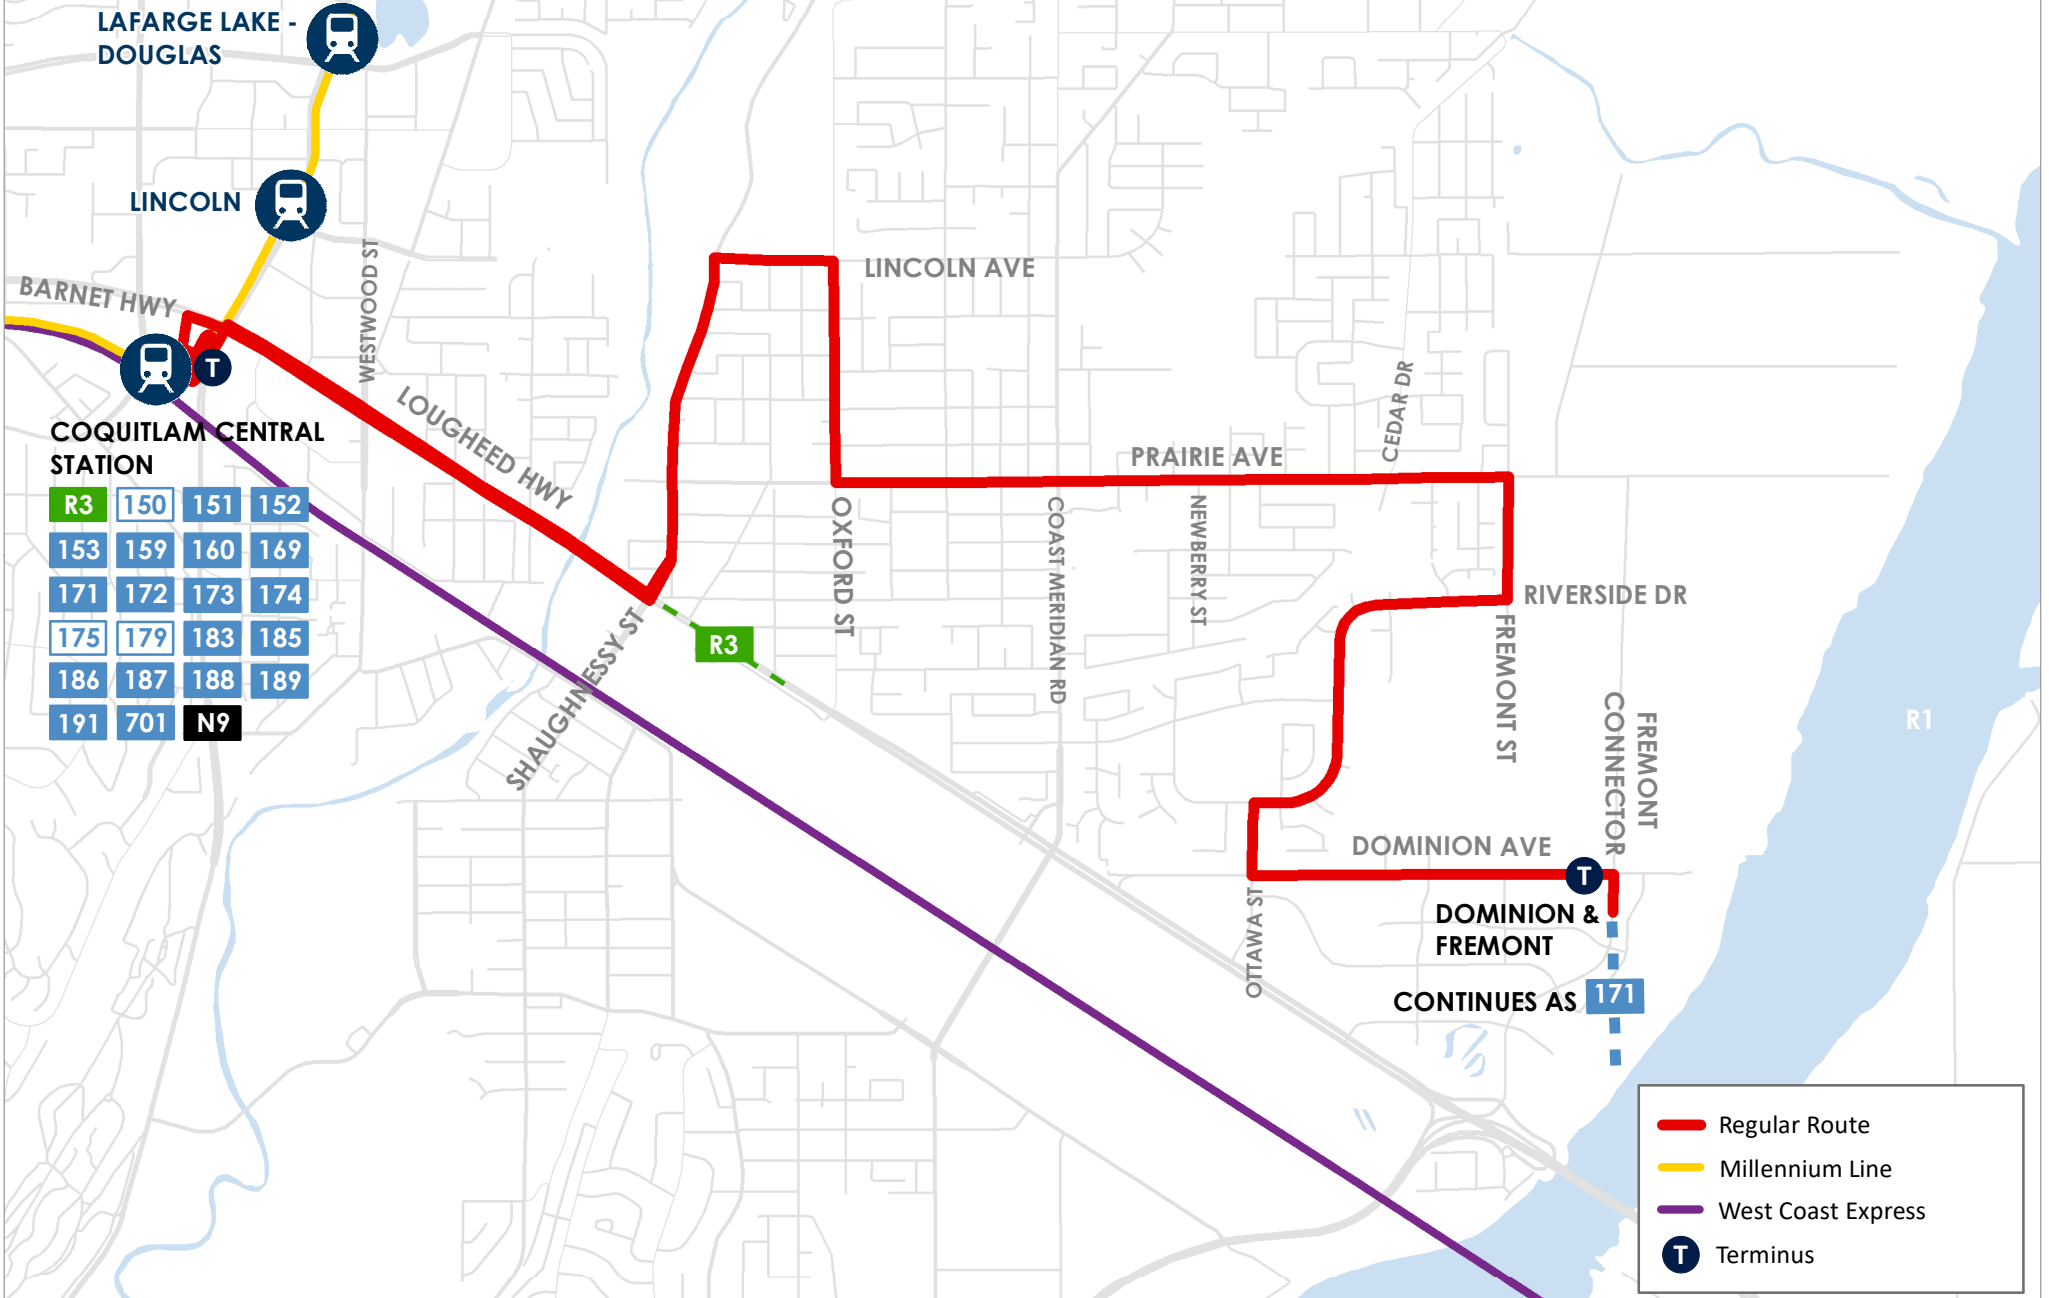

172 COQUITLAM CENTRAL STATION / RIVERSIDE

COQUITLAM CENTRAL STATION

R3	150	151	152
153	159	160	169
171	172	173	174
175	179	183	185
186	187	188	189
191	701	N9	

- Regular Route
- Millennium Line
- West Coast Express
- T Terminus