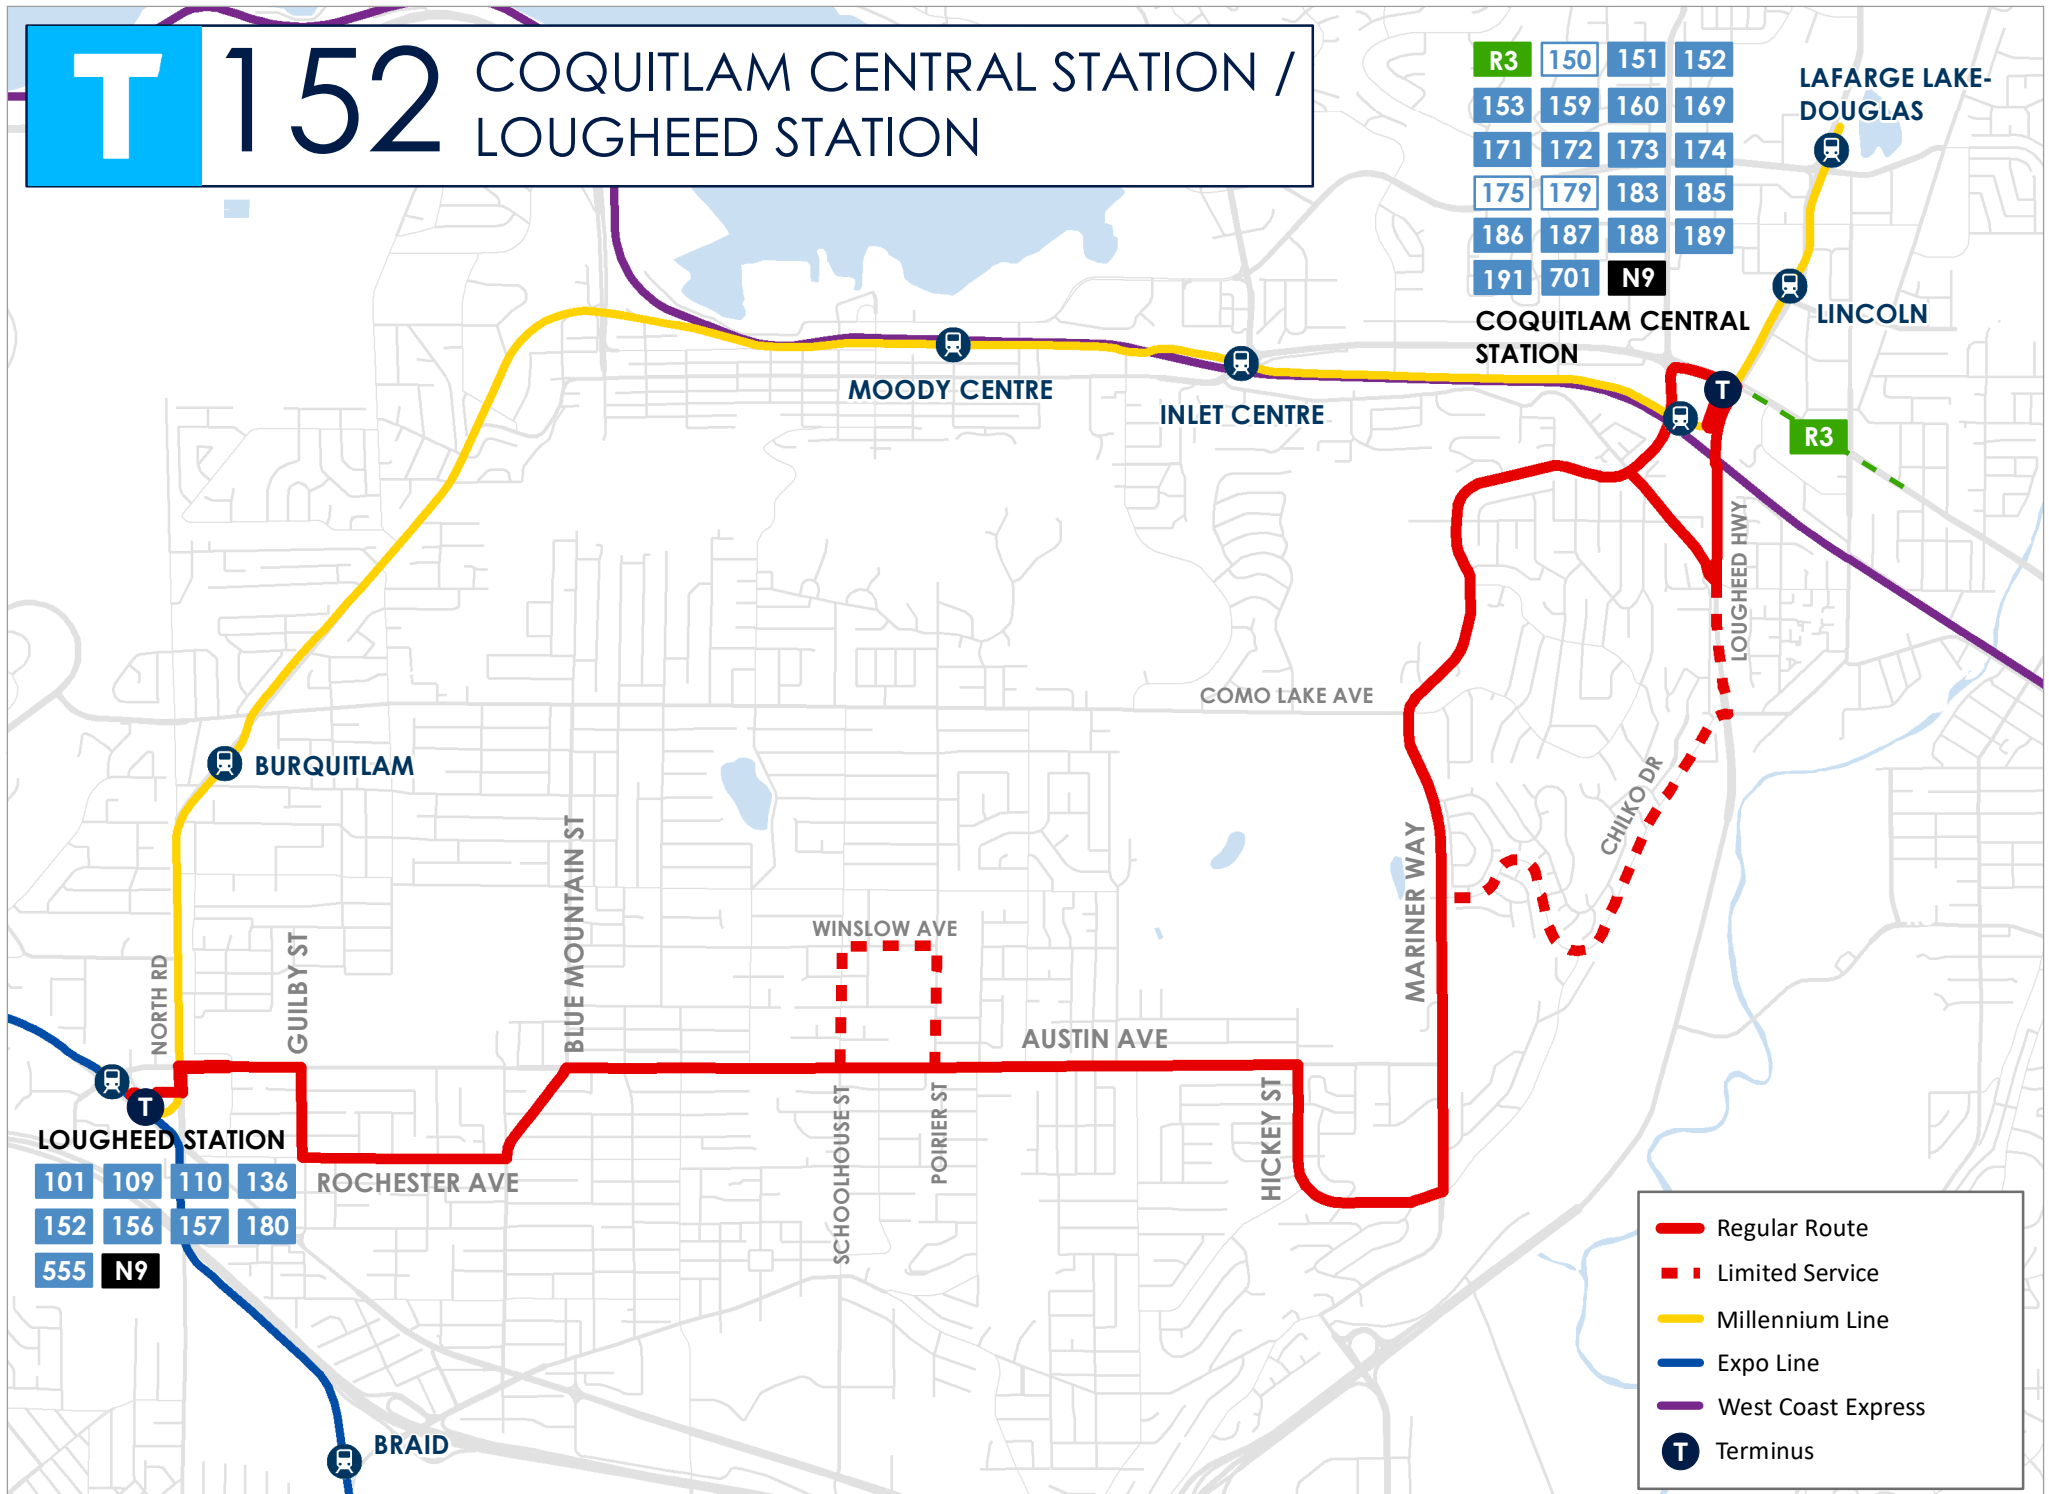

T 152 COQUITLAM CENTRAL STATION / LOUGHEED STATION

R3	150	151	152
153	159	160	169
171	172	173	174
175	179	183	185
186	187	188	189
191	701	N9	

101	109	110	136
152	156	157	180
555	N9		

- Regular Route
- - - Limited Service
- Millennium Line
- Expo Line
- West Coast Express
- T** Terminus