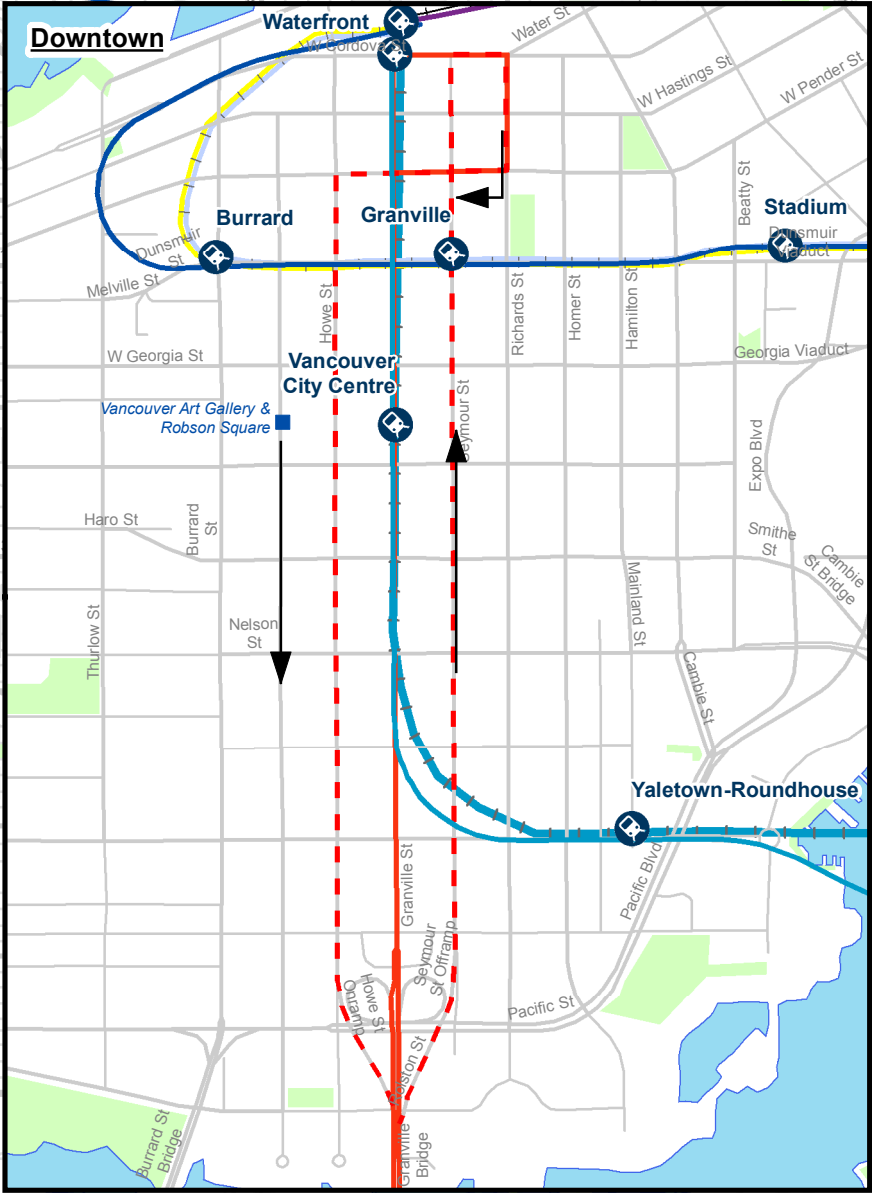

# 10 Granville/Downtown

February 2019

For route and schedule information, visit [www.translink.ca](http://www.translink.ca)

CMBC Service Planning

Downtown - see inset

**LEGEND**

- Regular Routing
- Limited Service Routing
- Millennium Line
- Expo Line
- Canada Line
- West Coast Express
- SeaBus/Ferry
- T S Route Terminus/Scheduled Stop
- BT SkyTrain/Canada Line/West Coast Express Station