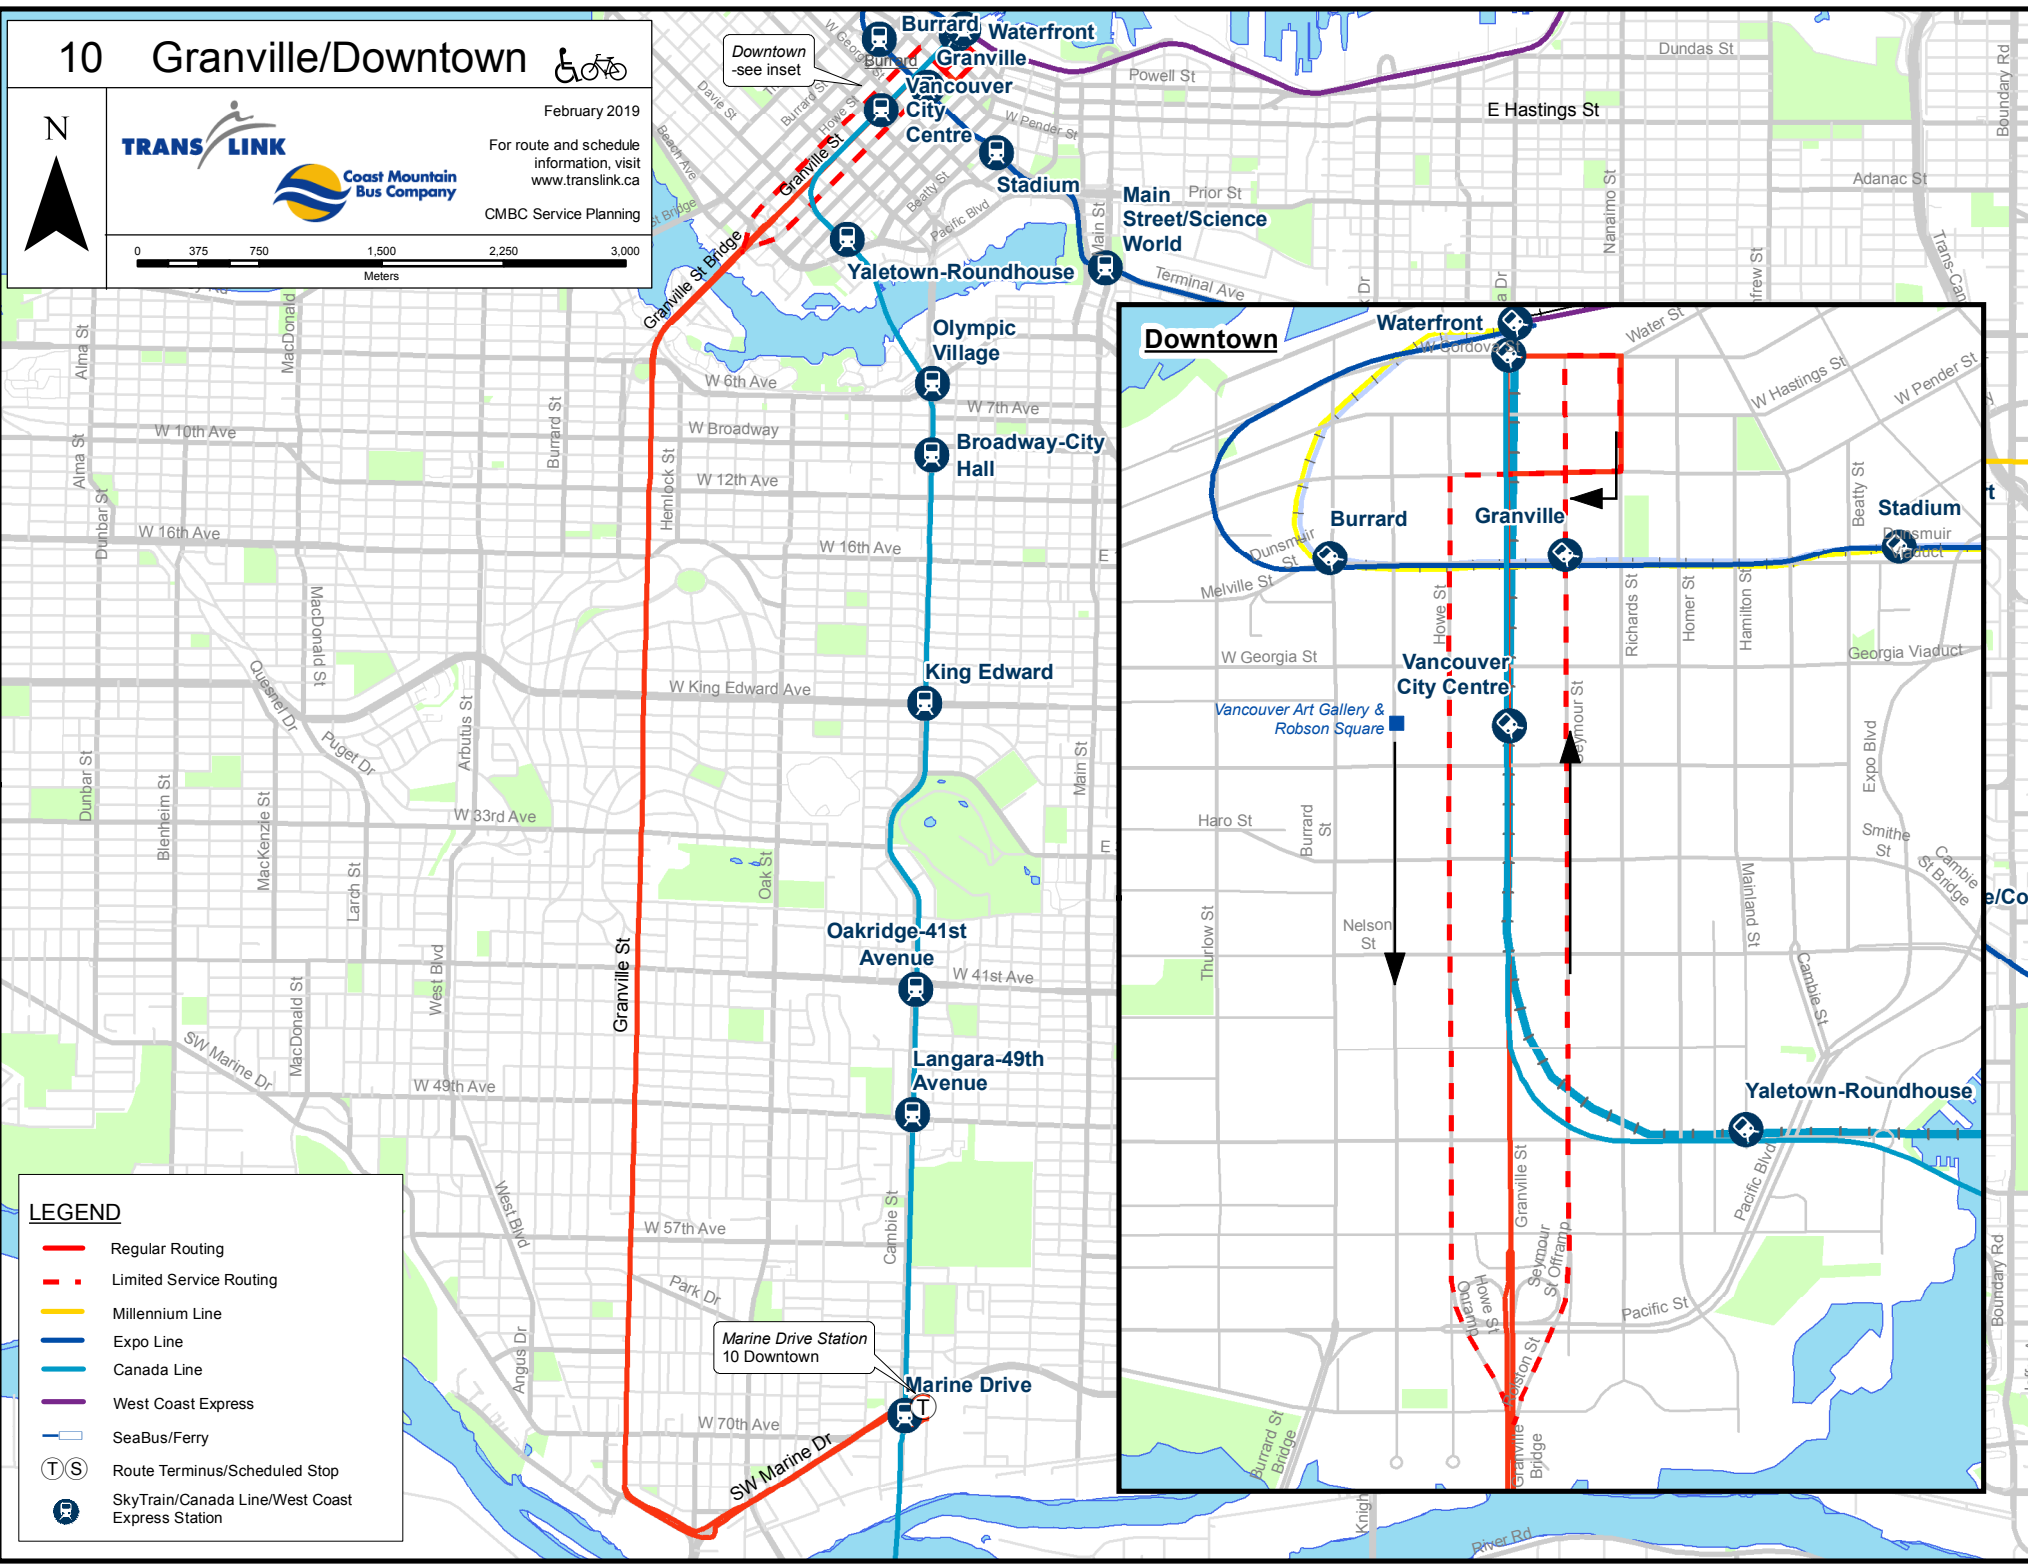

# 10 Granville/Downtown

February 2019

For route and schedule information, visit [www.translink.ca](http://www.translink.ca)

CMBC Service Planning

Downtown - see inset

**LEGEND**

- Regular Routing
- Limited Service Routing
- Millennium Line
- Expo Line
- Canada Line
- West Coast Express
- SeaBus/Ferry
- T S Route Terminus/Scheduled Stop
- BT SkyTrain/Canada Line/West Coast Express Station