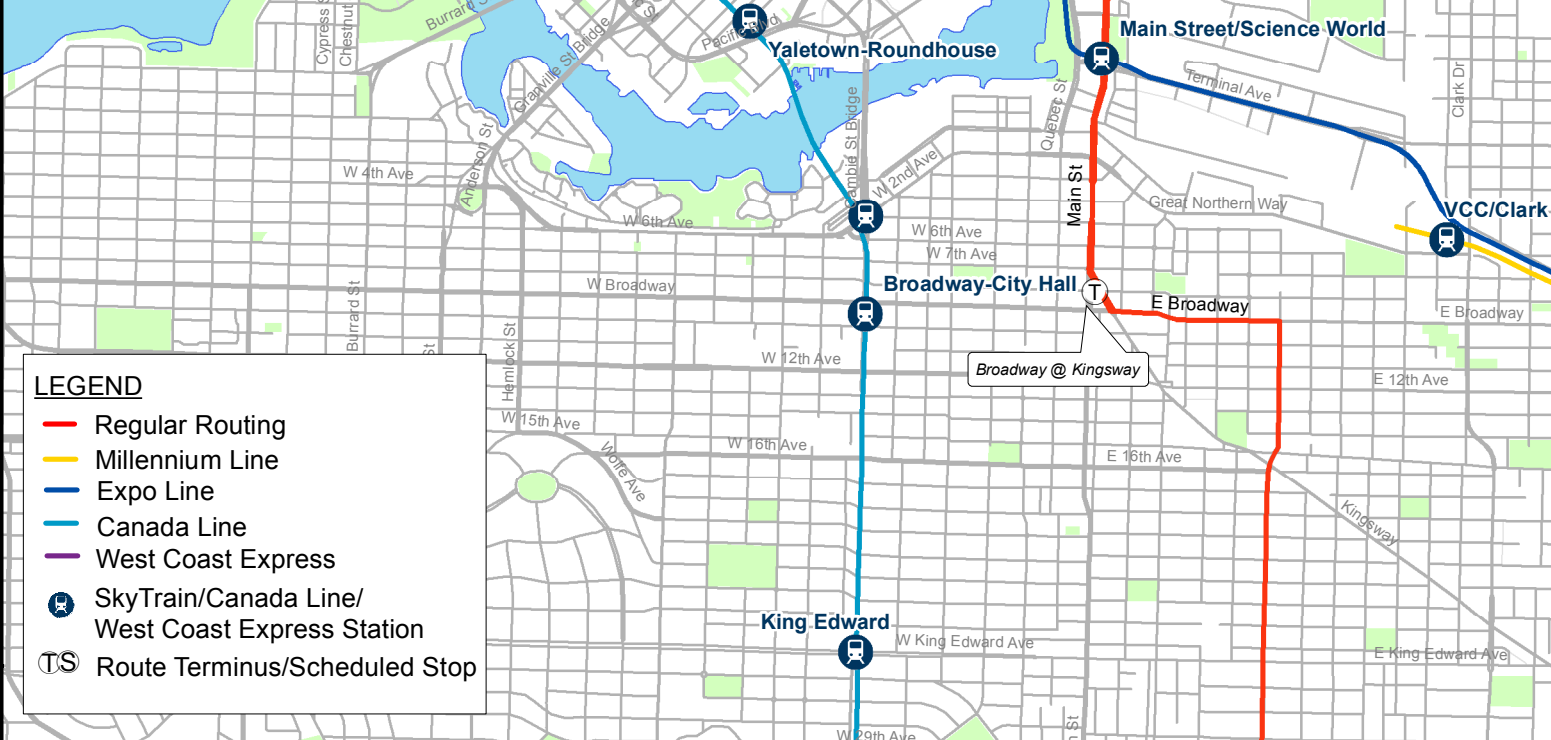

N8 Fraser/Downtown NightBus

June 2018

For route and schedule information, visit www.translink.ca

CMBC Service Planning

LEGEND

- Regular Routing
- Millennium Line
- Expo Line
- Canada Line
- West Coast Express
- SkyTrain/Canada Line/West Coast Express Station
- Route Terminus/Scheduled Stop