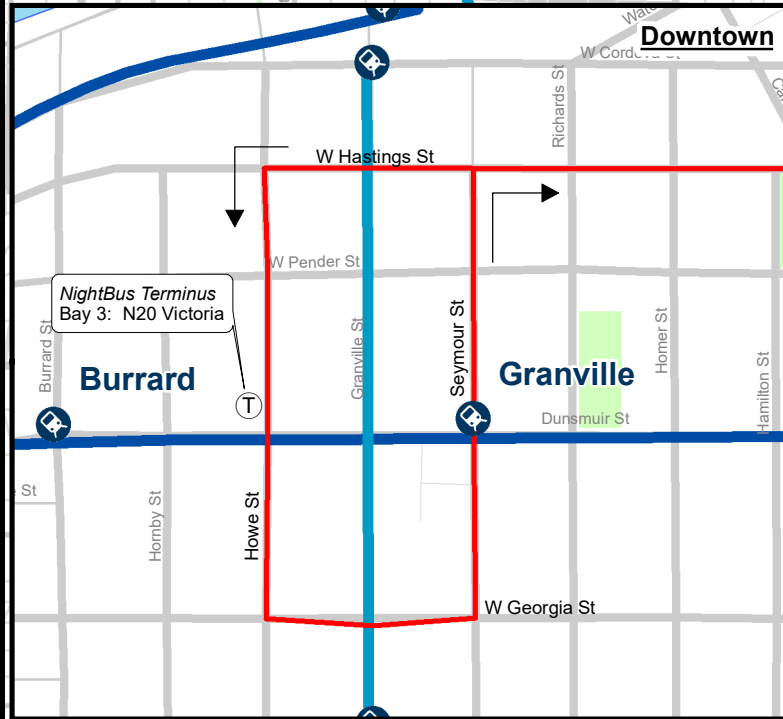

# N20 Victoria/Downtown NightBus

March 2019

For route and schedule information, visit [www.translink.ca](http://www.translink.ca)  
 CMBC Service Planning

## LEGEND

- Regular routing
- Millennium Line
- Expo Line
- Canada Line
- West Coast Express
- Route Terminus/Scheduled Stop
- SkyTrain / Canada Line / West Coast Express Station

Marine Drive Station  
 N20 Downtown  
 W 70th Ave