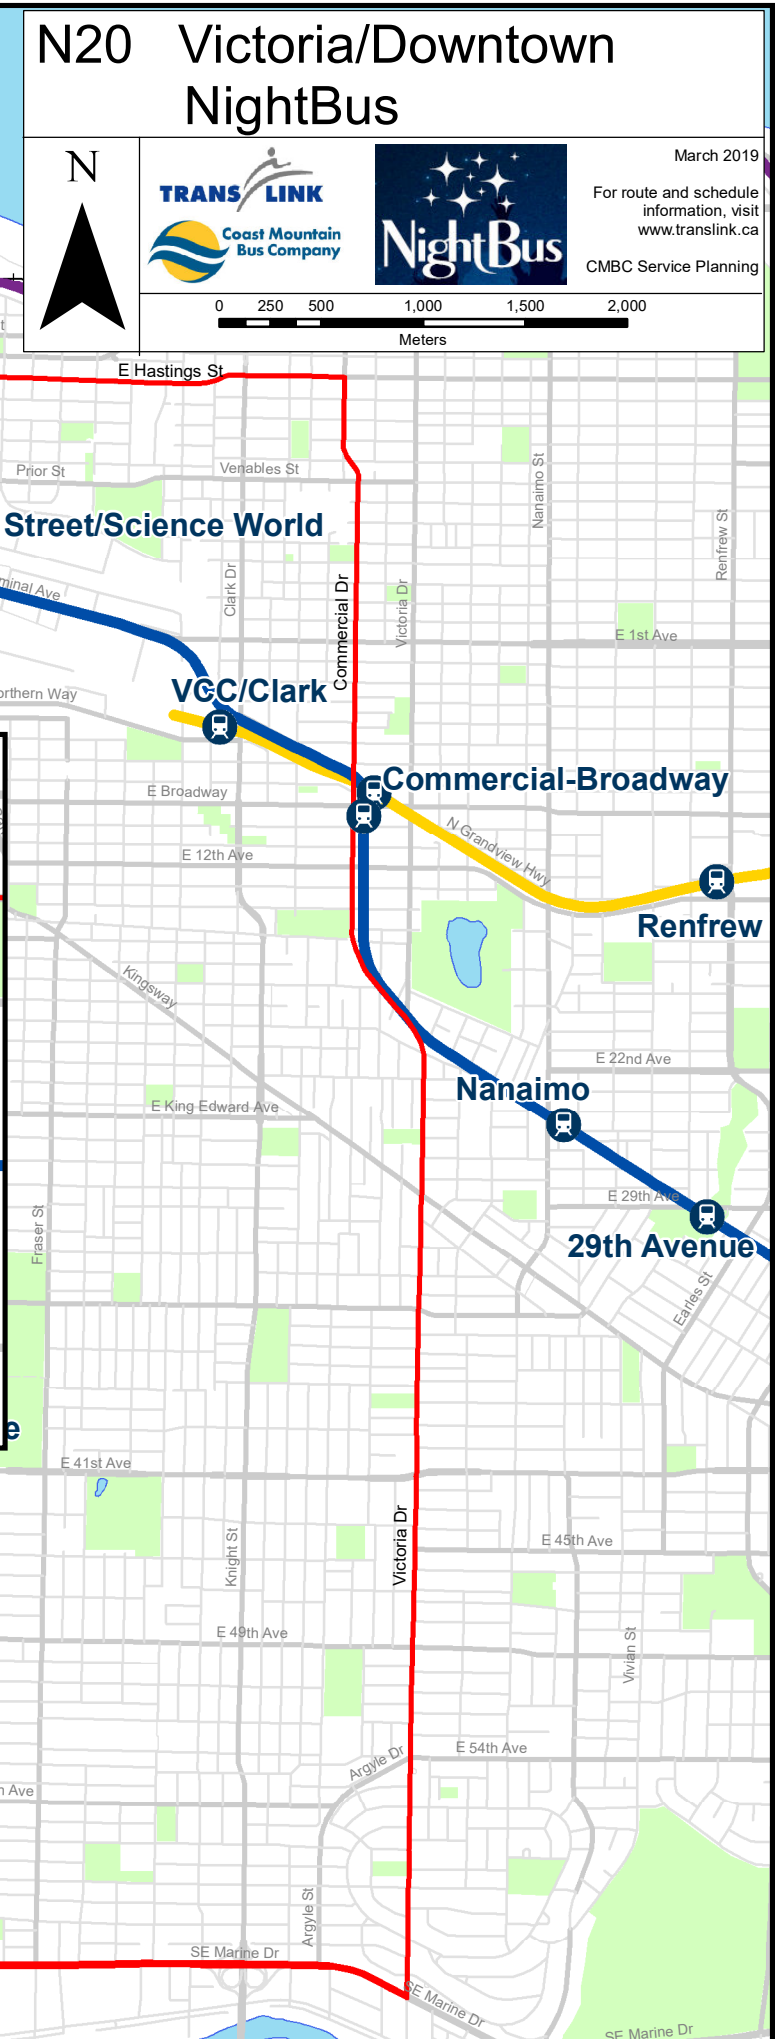

# N20 Victoria/Downtown NightBus

March 2019

For route and schedule information, visit [www.translink.ca](http://www.translink.ca)  
 CMBC Service Planning

## LEGEND

- Regular routing
- Millennium Line
- Expo Line
- Canada Line
- West Coast Express
- Route Terminus/Scheduled Stop
- SkyTrain / Canada Line / West Coast Express Station

Marine Drive Station  
 N20 Downtown  
 W 70th Ave