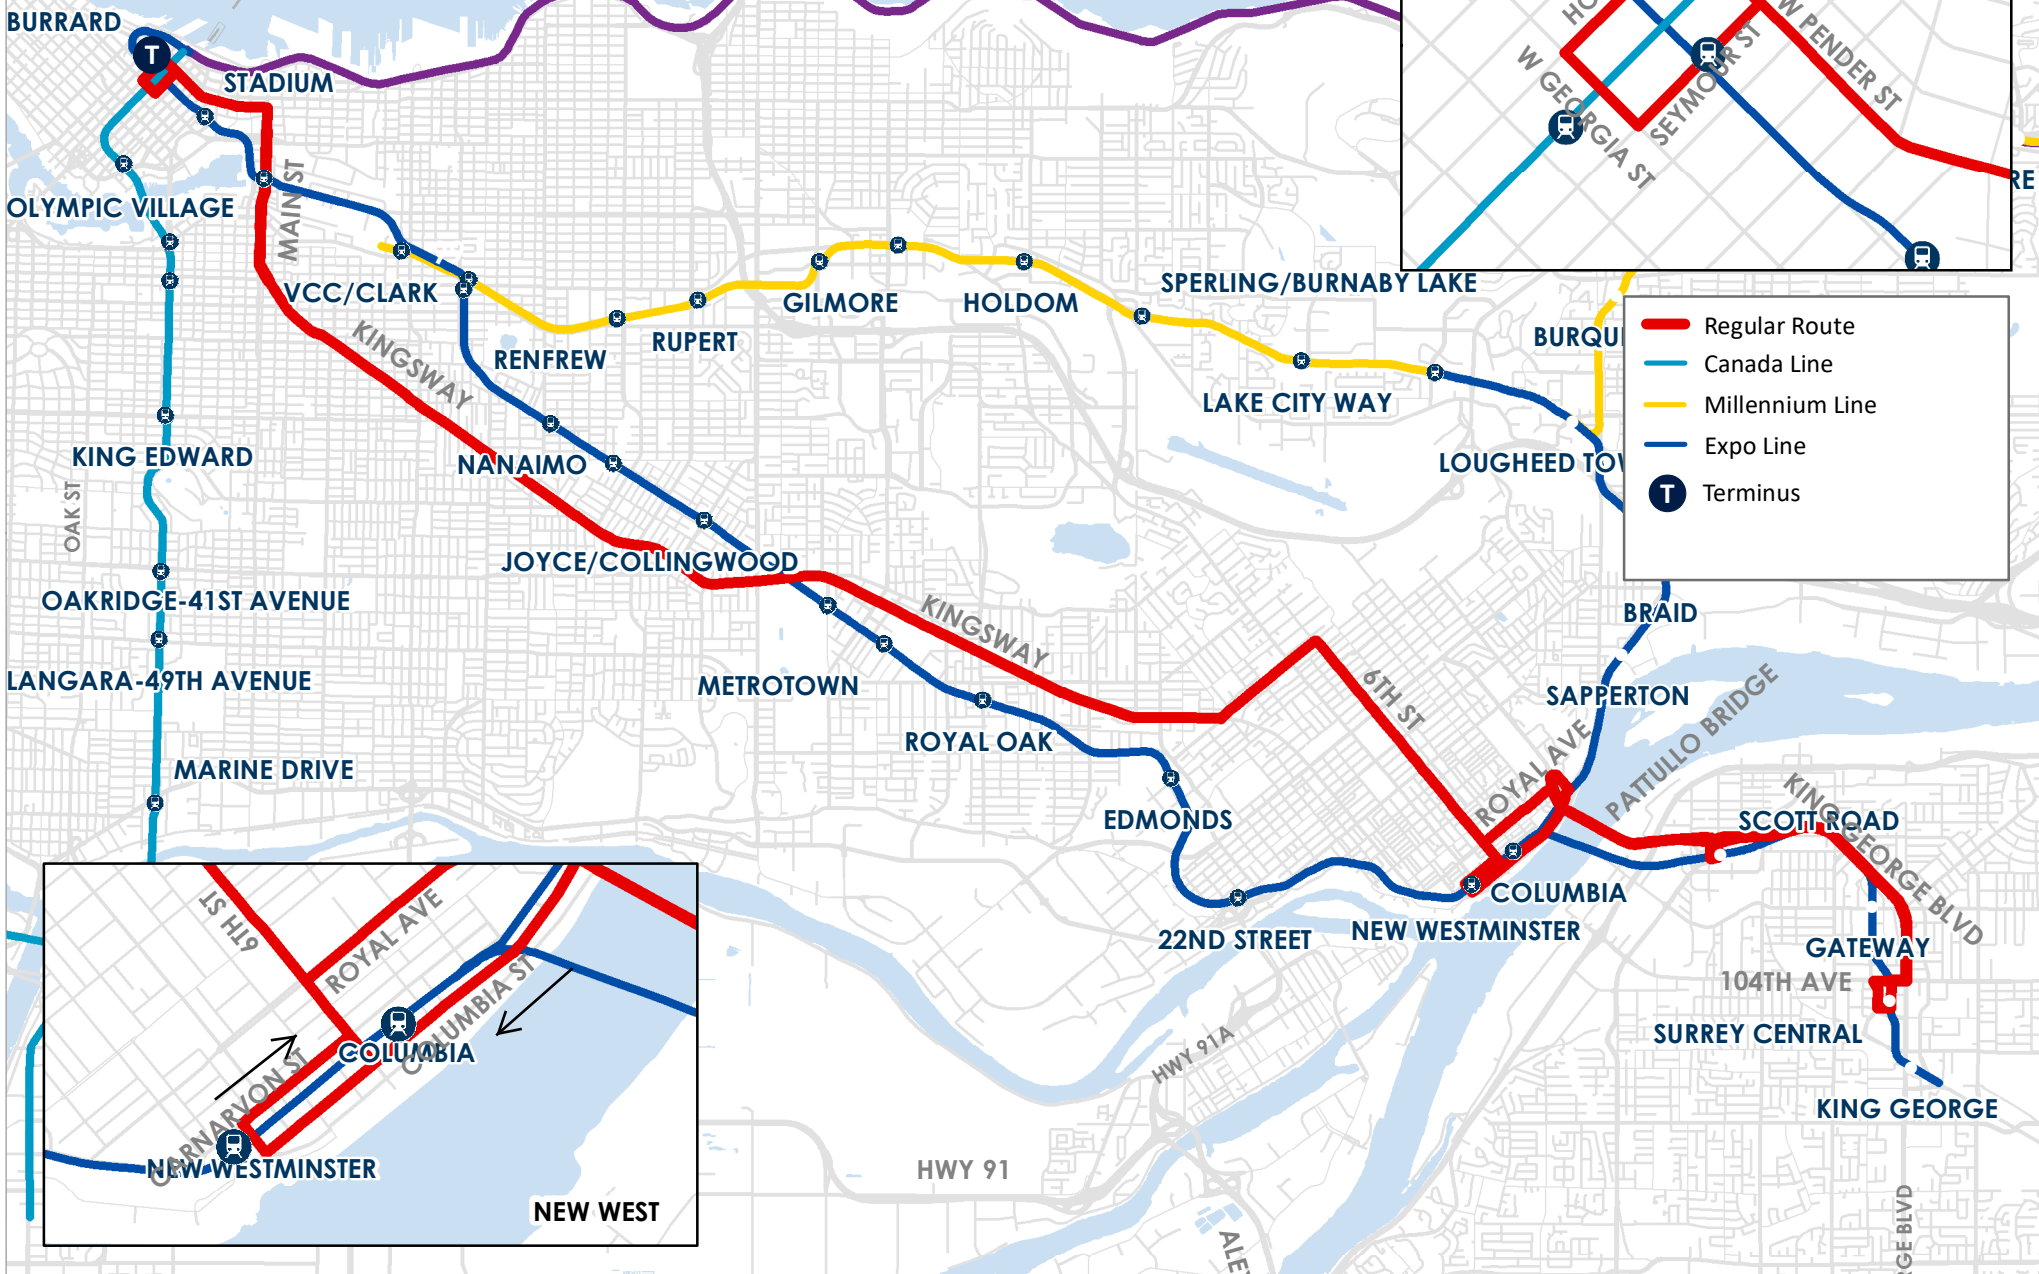

T N19 SURREY CENTRAL / DOWNTOWN NightBus

- Regular Route
- Canada Line
- Millennium Line
- Expo Line
- T Terminus