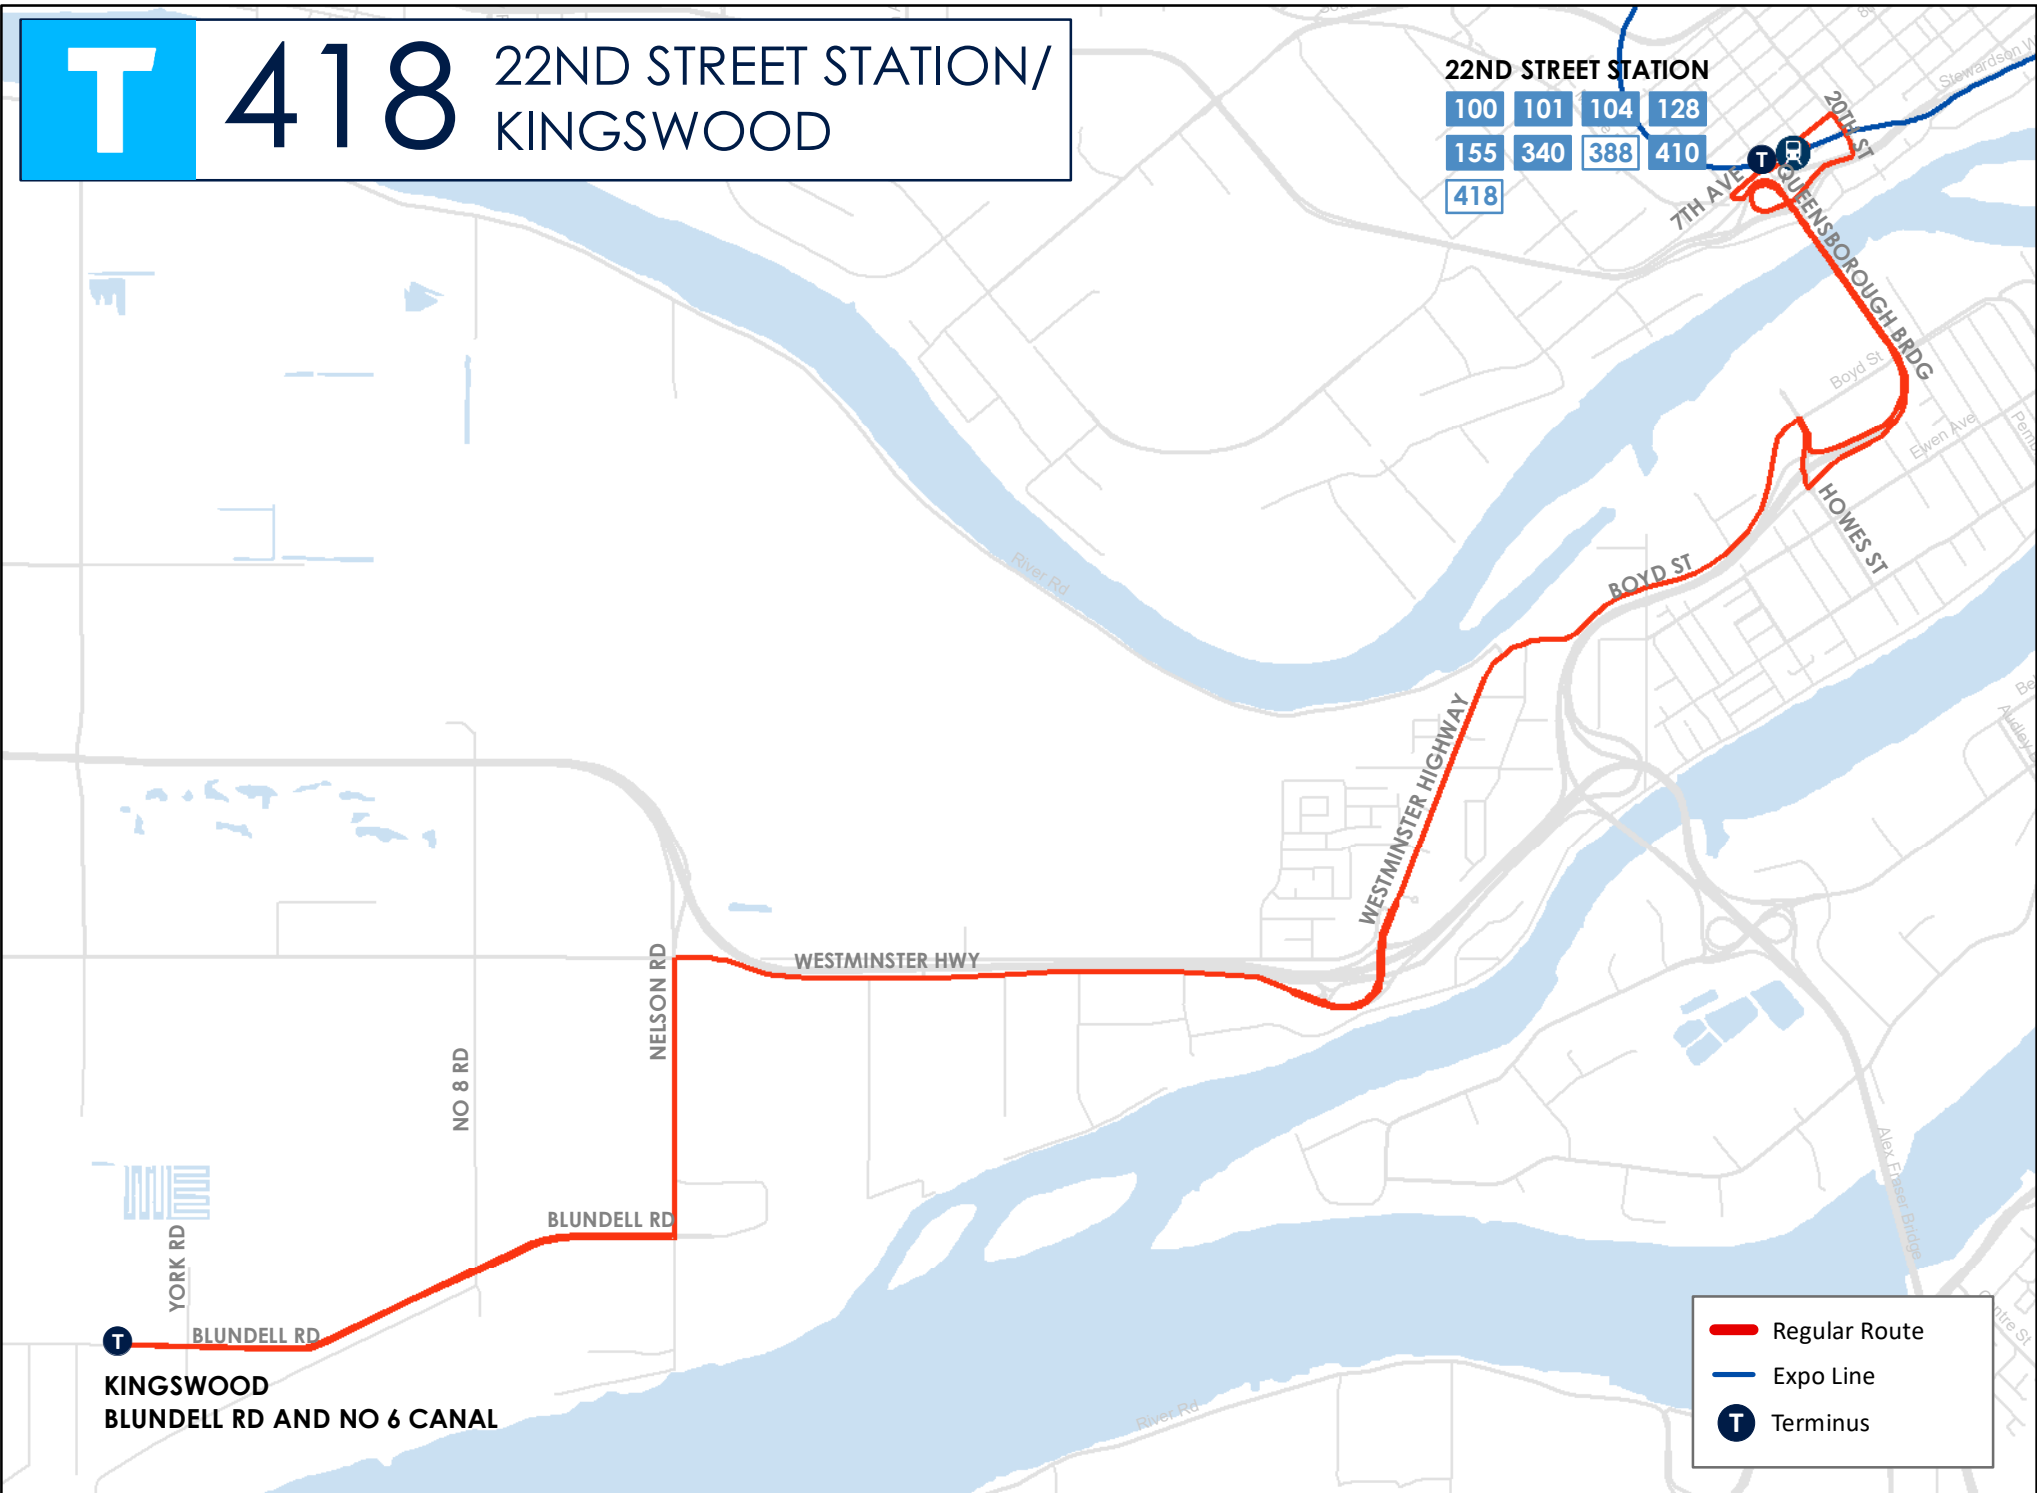

T **418** 22ND STREET STATION/
KINGSWOOD

22ND STREET STATION

| | | | |
|-----|-----|-----|-----|
| 100 | 101 | 104 | 128 |
| 155 | 340 | 388 | 410 |
| 418 | | | |

- Regular Route
- Expo Line
- T** Terminus