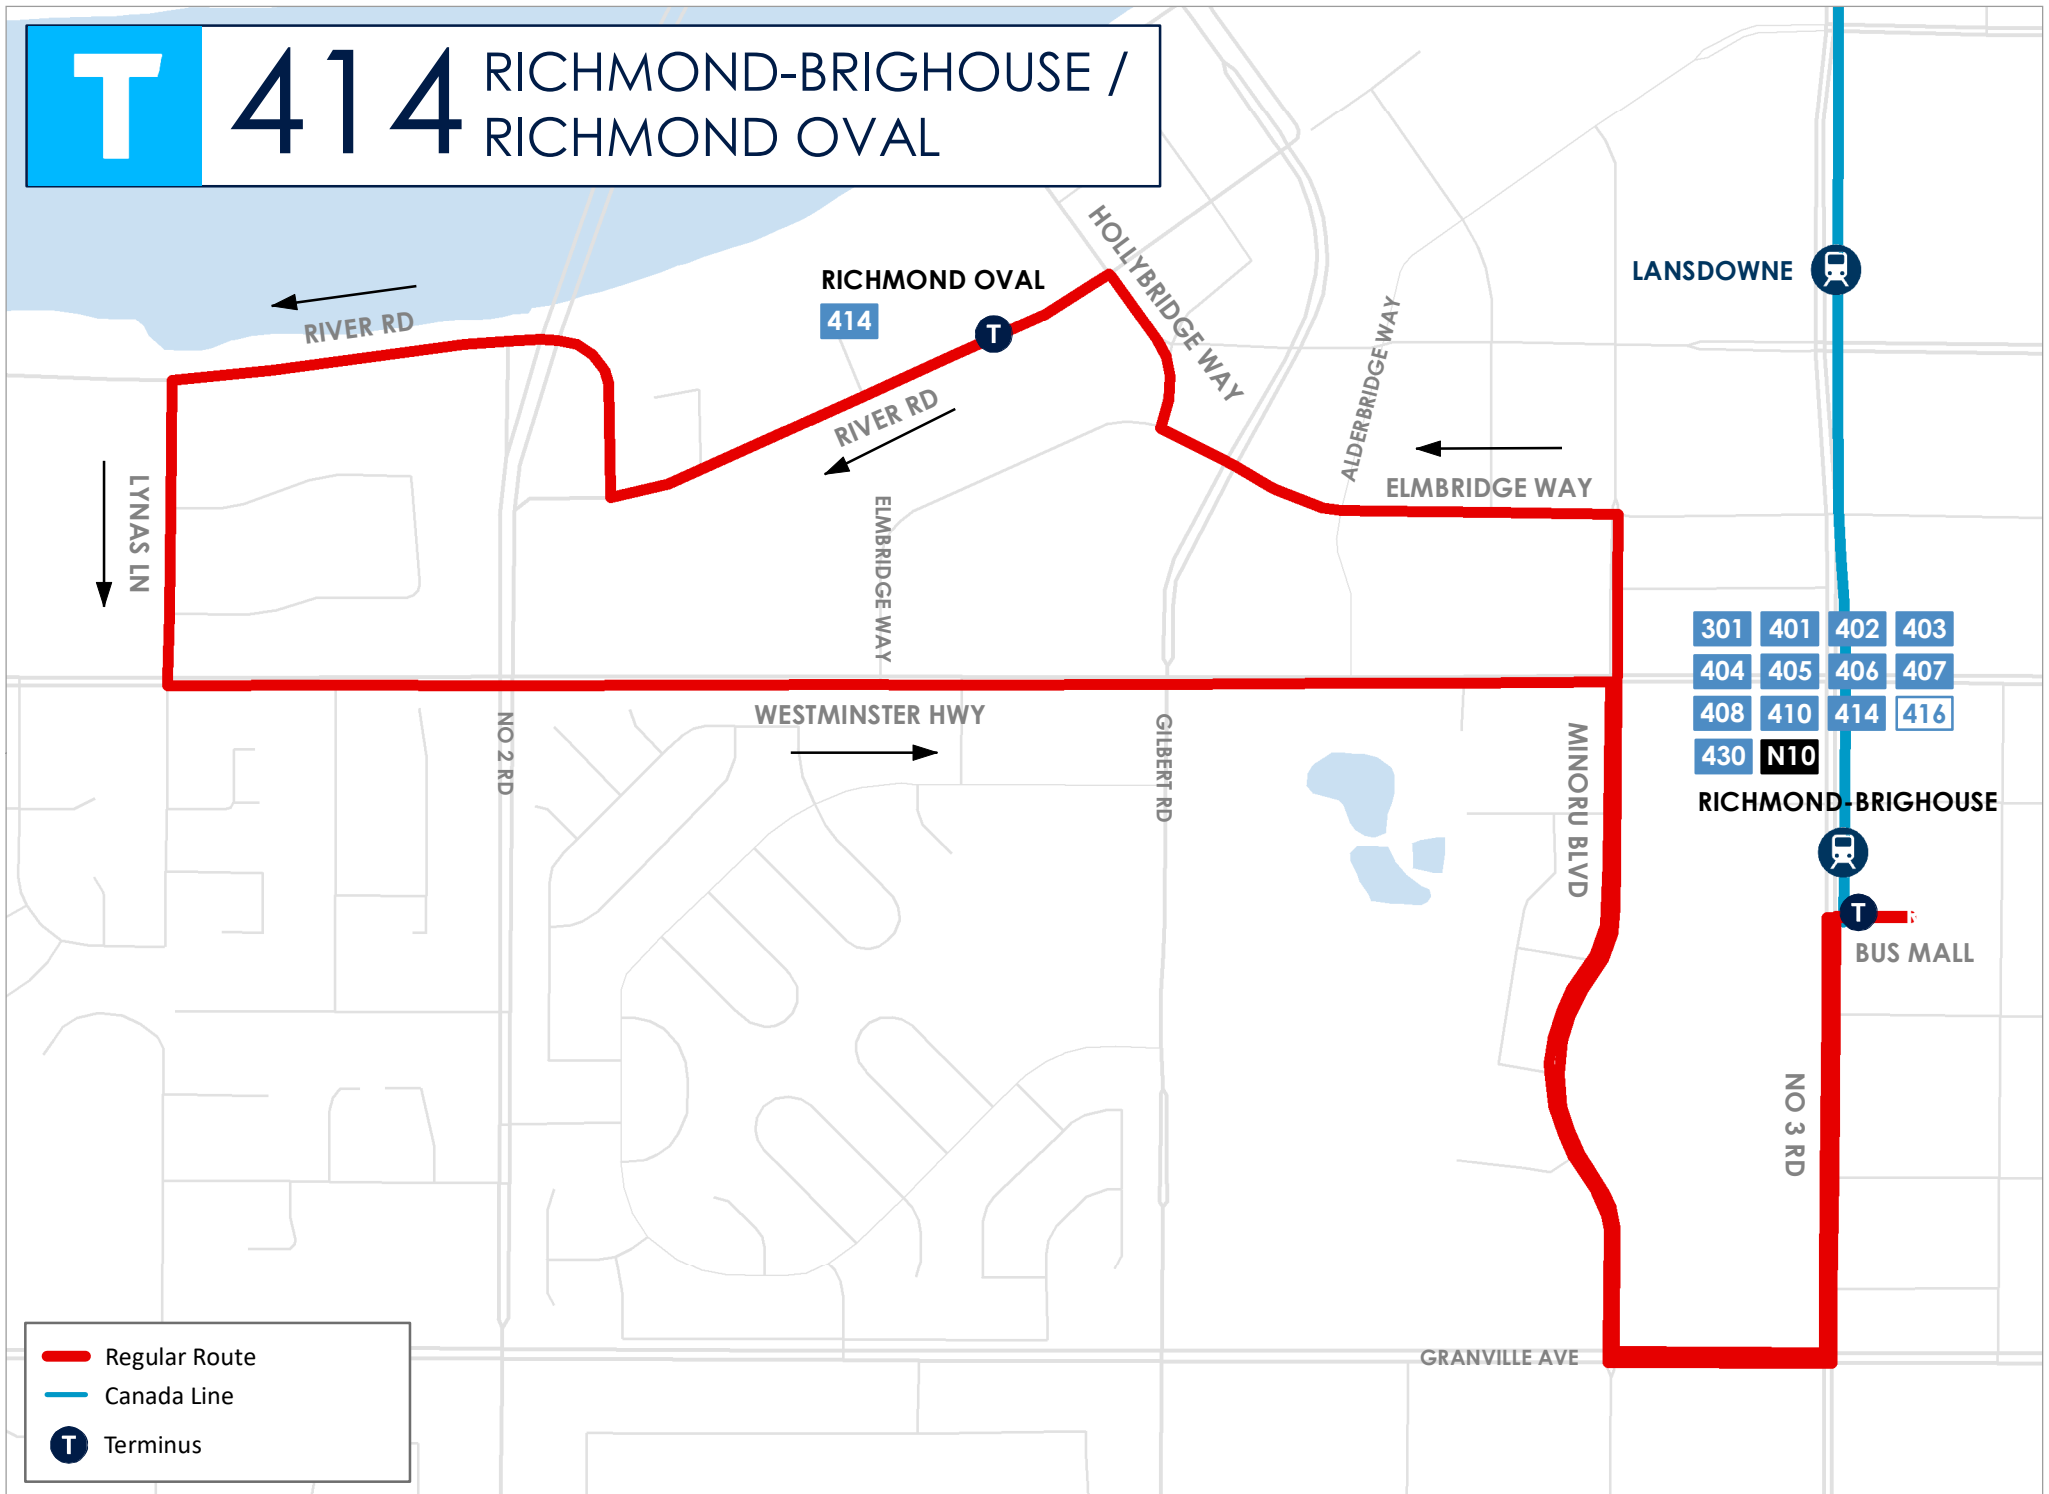

T 414 RICHMOND-BRIGHOUSE / RICHMOND OVAL

301	401	402	403
404	405	406	407
408	410	414	416
430	N10		

- Regular Route
- Canada Line
- Terminus