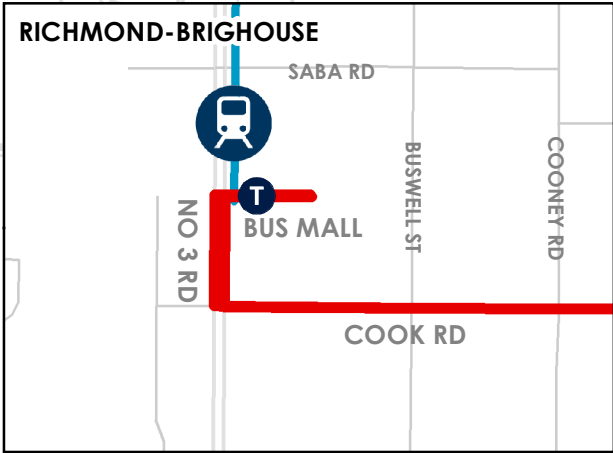

T 408 RICHMOND-BRIGHOUSE / IRONWOOD / RIVERPORT

RICHMOND-BRIGHOUSE

301	401	402	403
404	405	406	407
408	410	414	416
430	N10		

- Regular Route
- Canada Line
- Terminus

IRONWOOD
405 408
COPPERSMITH WAY

403 404 408 413
RIVERPORT
NO 6 RD