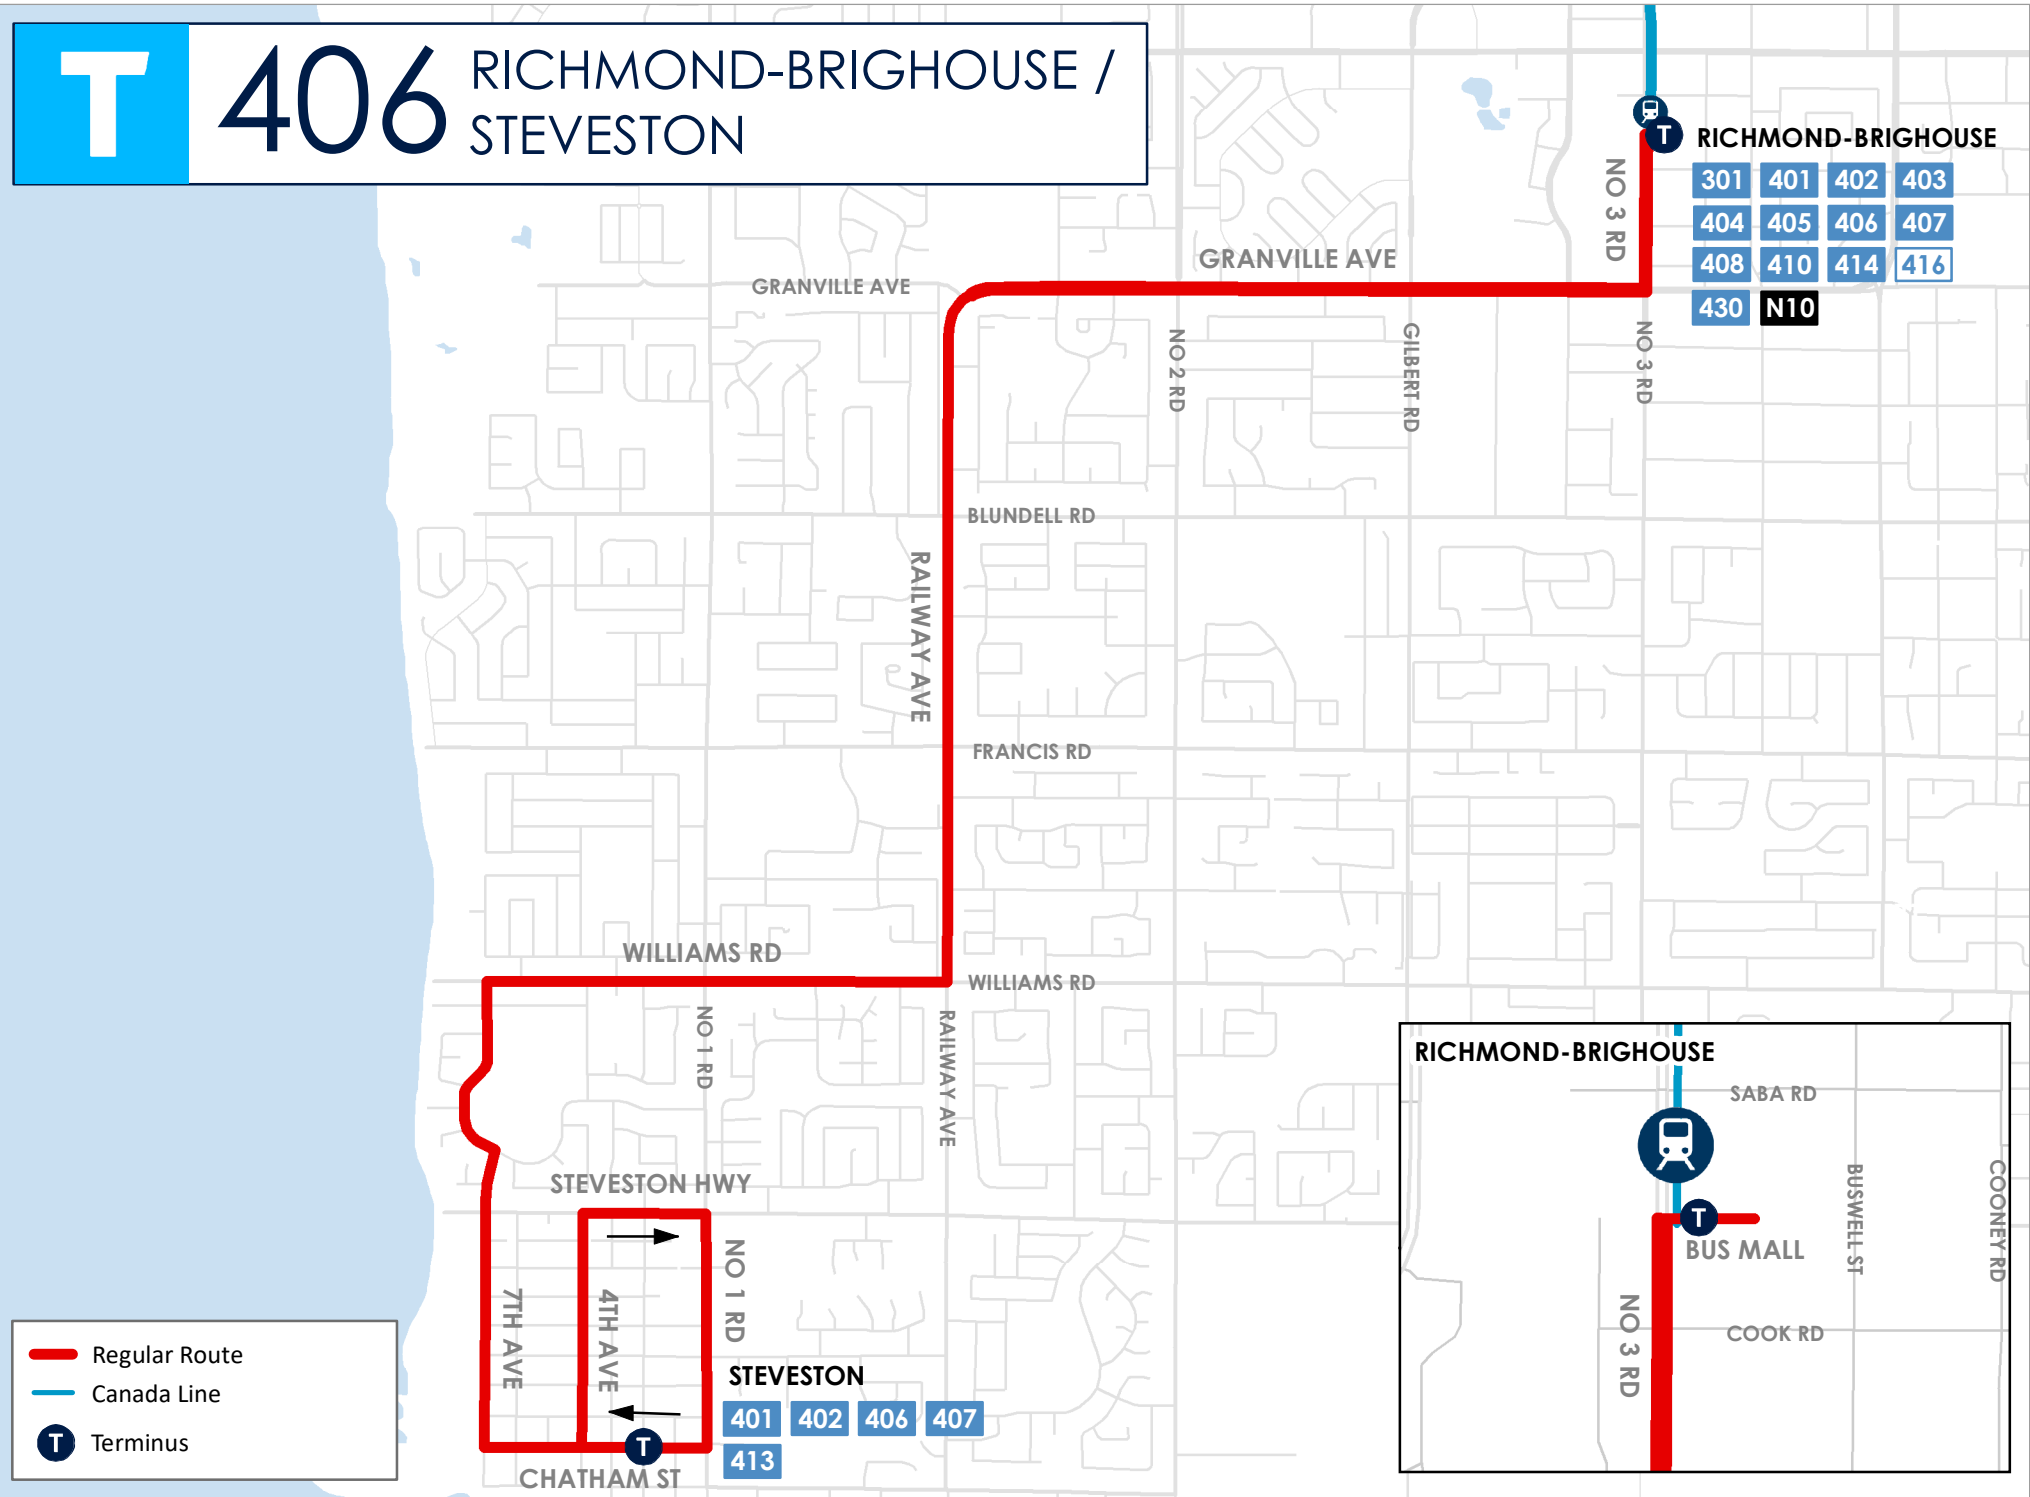

T 406 RICHMOND-BRIGHOUSE / STEVESTON

RICHMOND-BRIGHOUSE

301	401	402	403
404	405	406	407
408	410	414	416
430	N10		

STEVESTON

401	402	406	407
413			

- Regular Route
- Canada Line
- Terminus