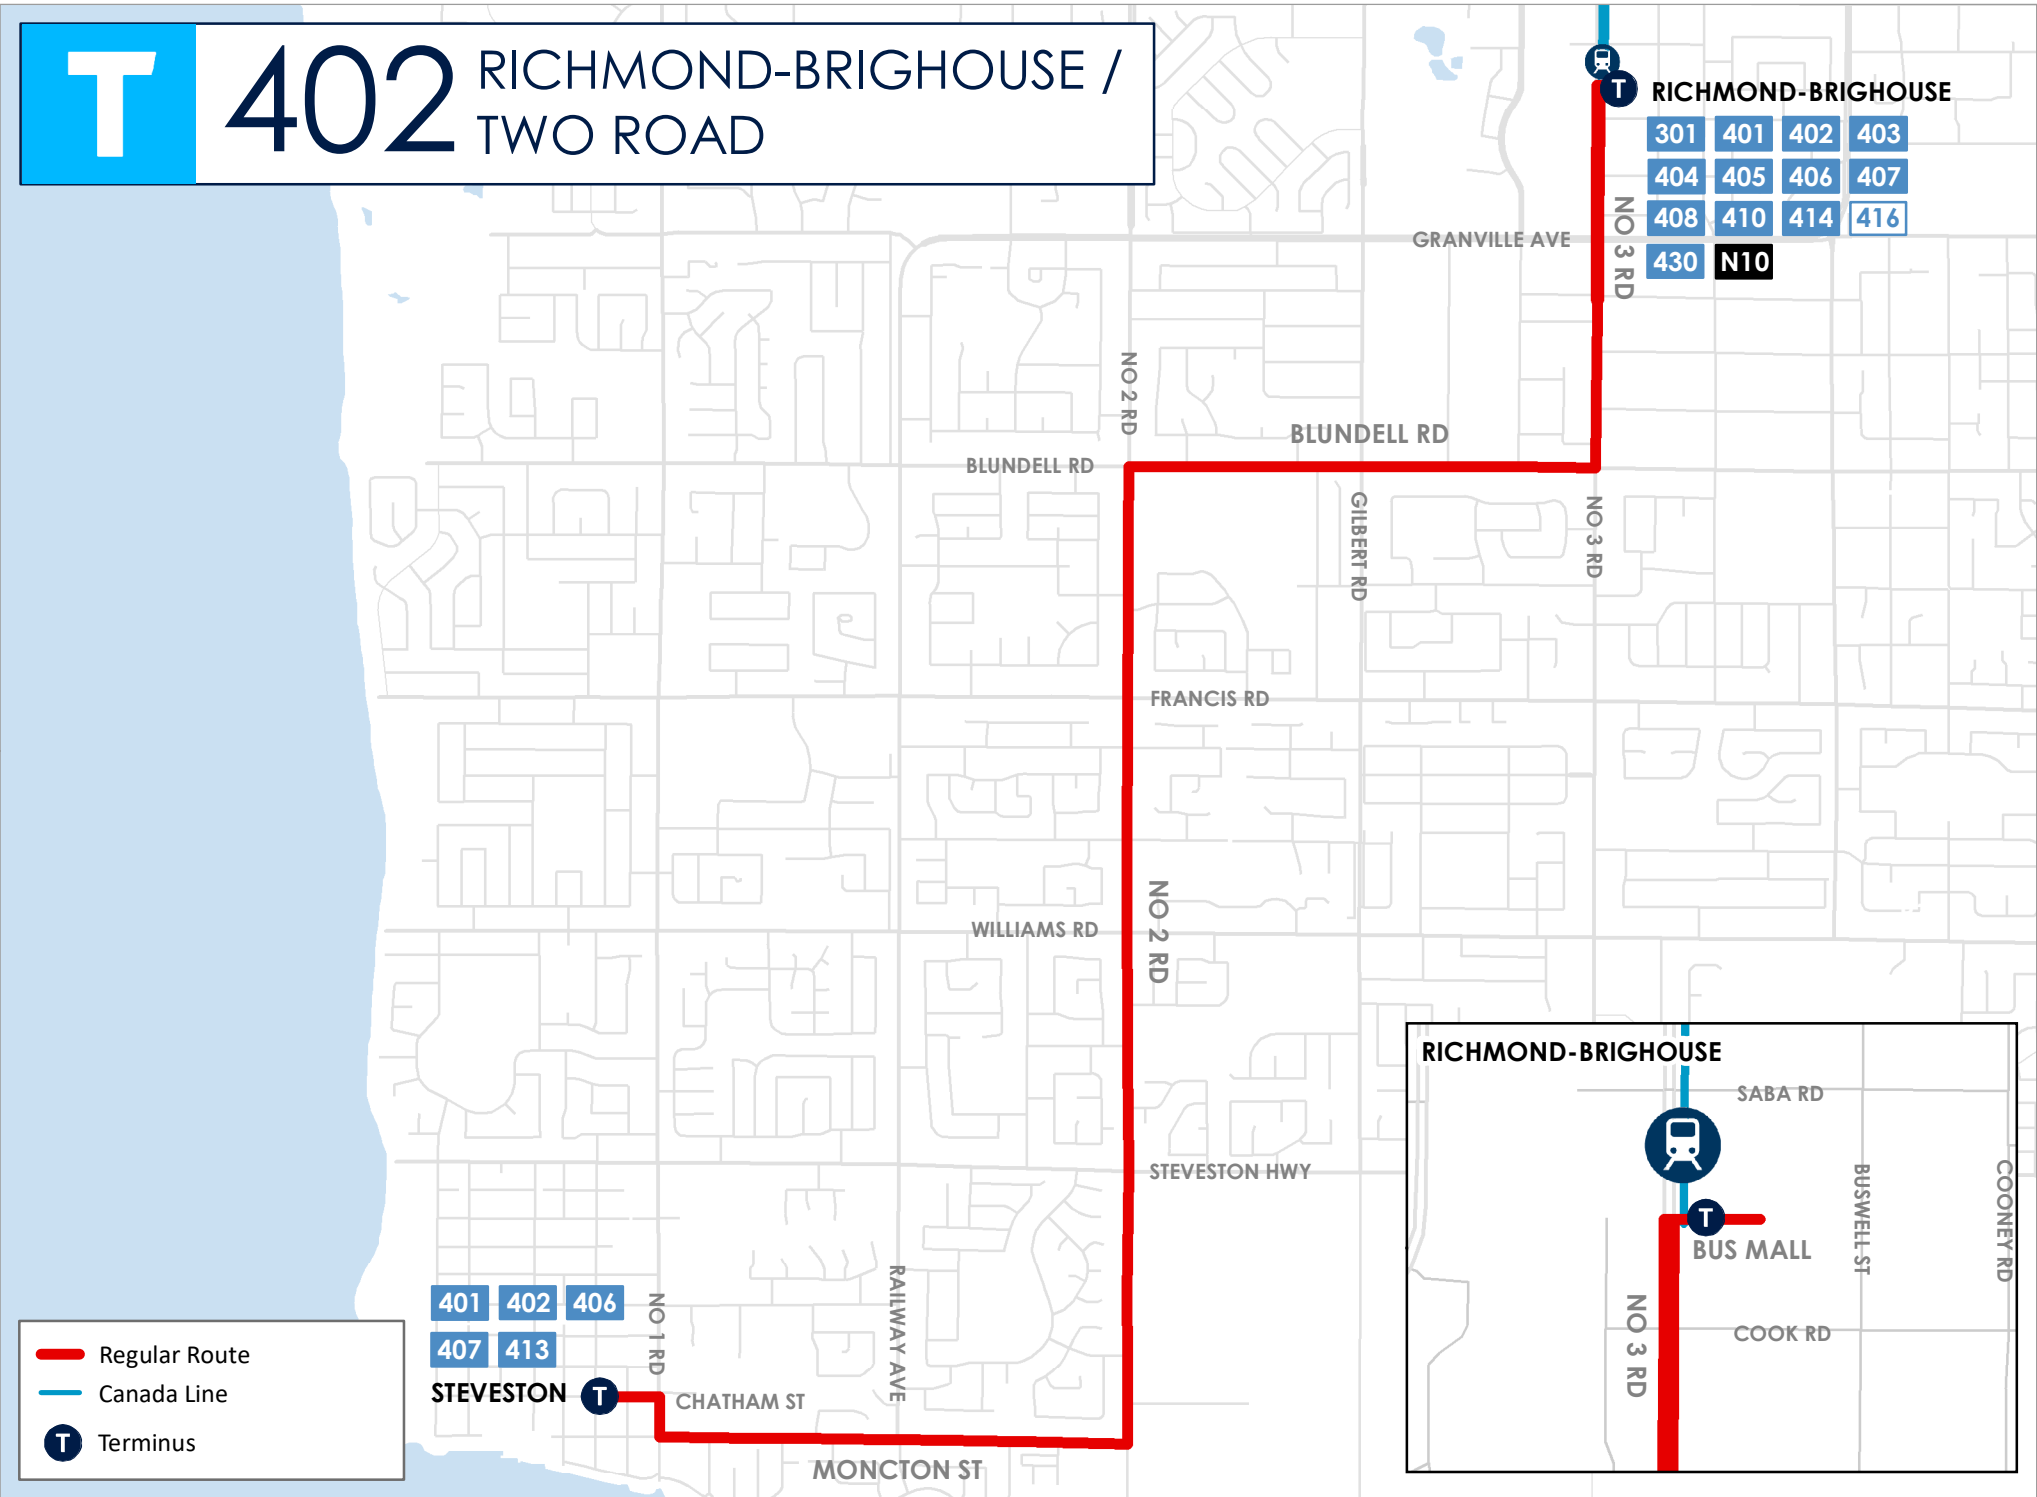

# T 402 RICHMOND-BRIGHOUSE / TWO ROAD

**RICHMOND-BRIGHOUSE**

301	401	402	403
404	405	406	407
408	410	414	416
430	N10		

401	402	406
407	413	

**STEVESTON**

- Regular Route
- Canada Line
- Terminus

**RICHMOND-BRIGHOUSE**