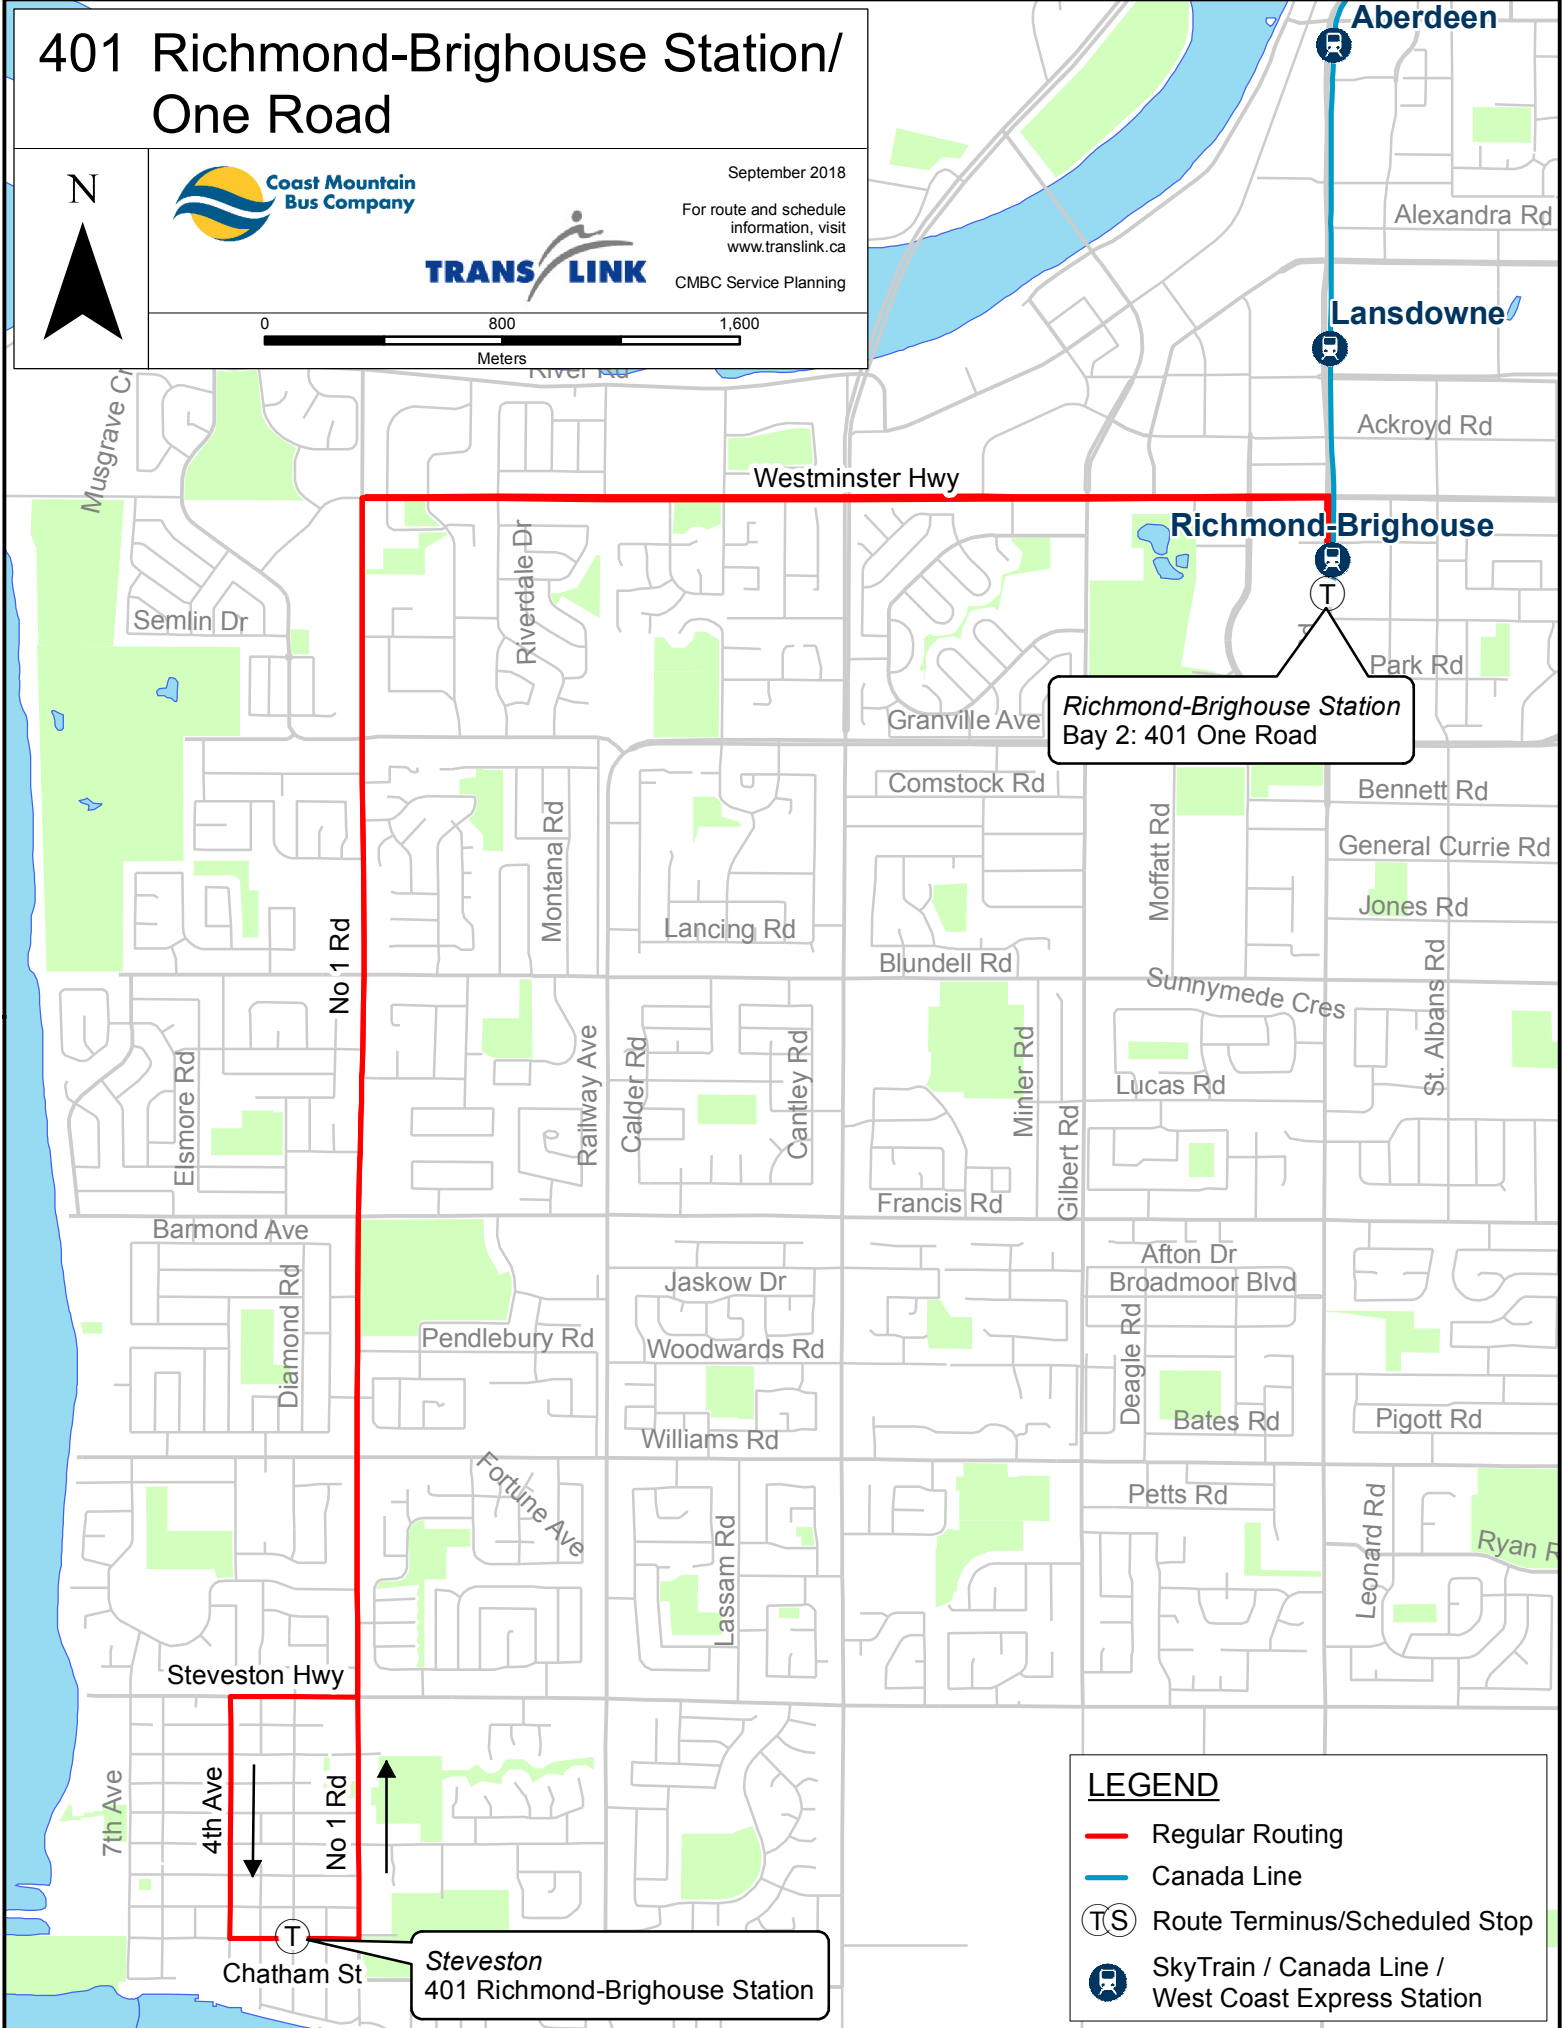

401 Richmond-Brighouse Station/ One Road

September 2018

For route and schedule information, visit www.translink.ca

CMBC Service Planning

Richmond-Brighouse Station
Bay 2: 401 One Road

Steveston
401 Richmond-Brighouse Station

LEGEND

- Regular Routing
- Canada Line
- TS Route Terminus/Scheduled Stop
- SkyTrain / Canada Line / West Coast Express Station