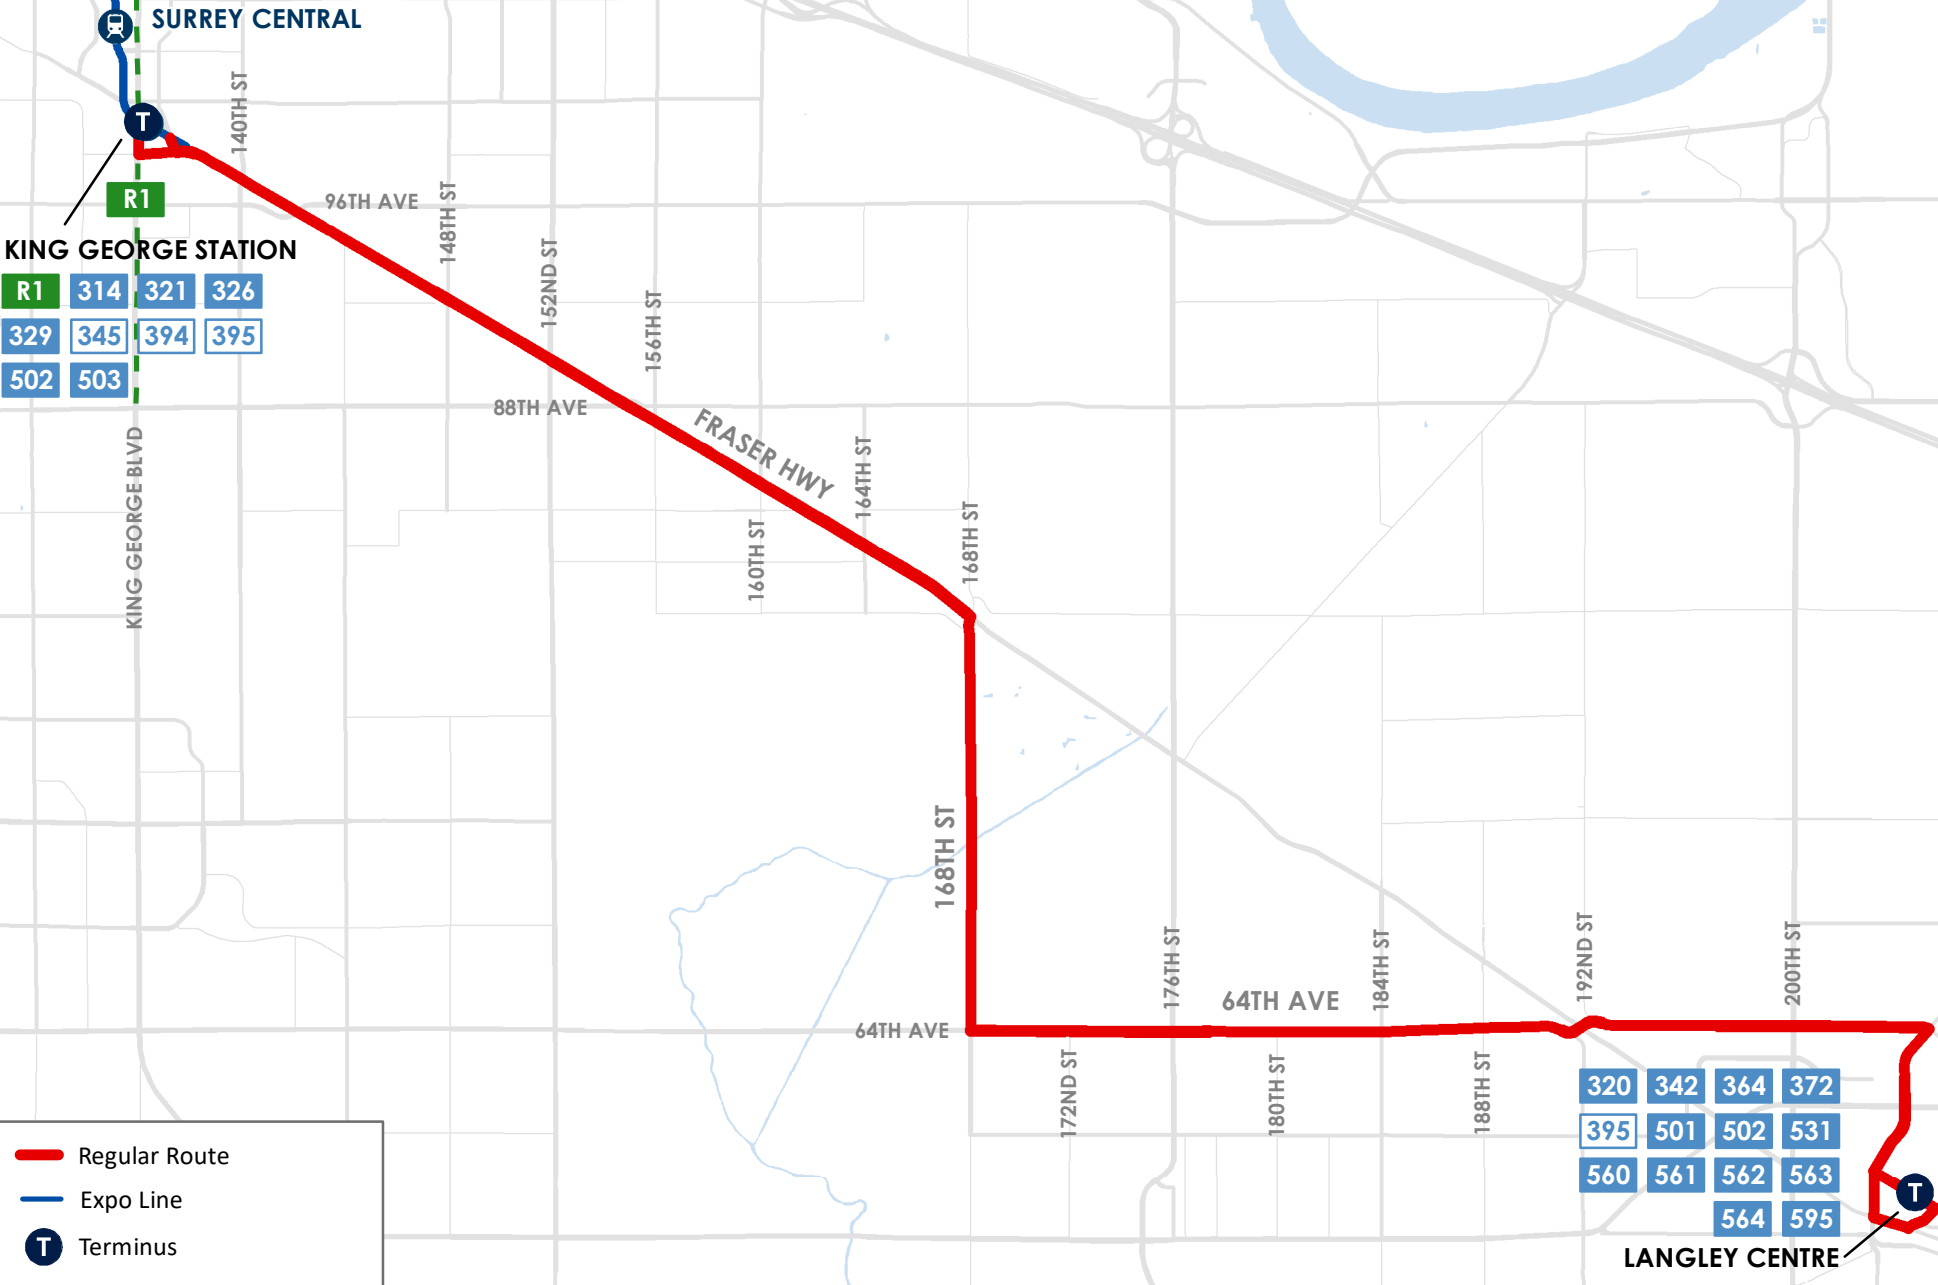

T 395 KING GEORGE STATION / LANGLEY CENTRE

- Regular Route
- Expo Line
- Terminus