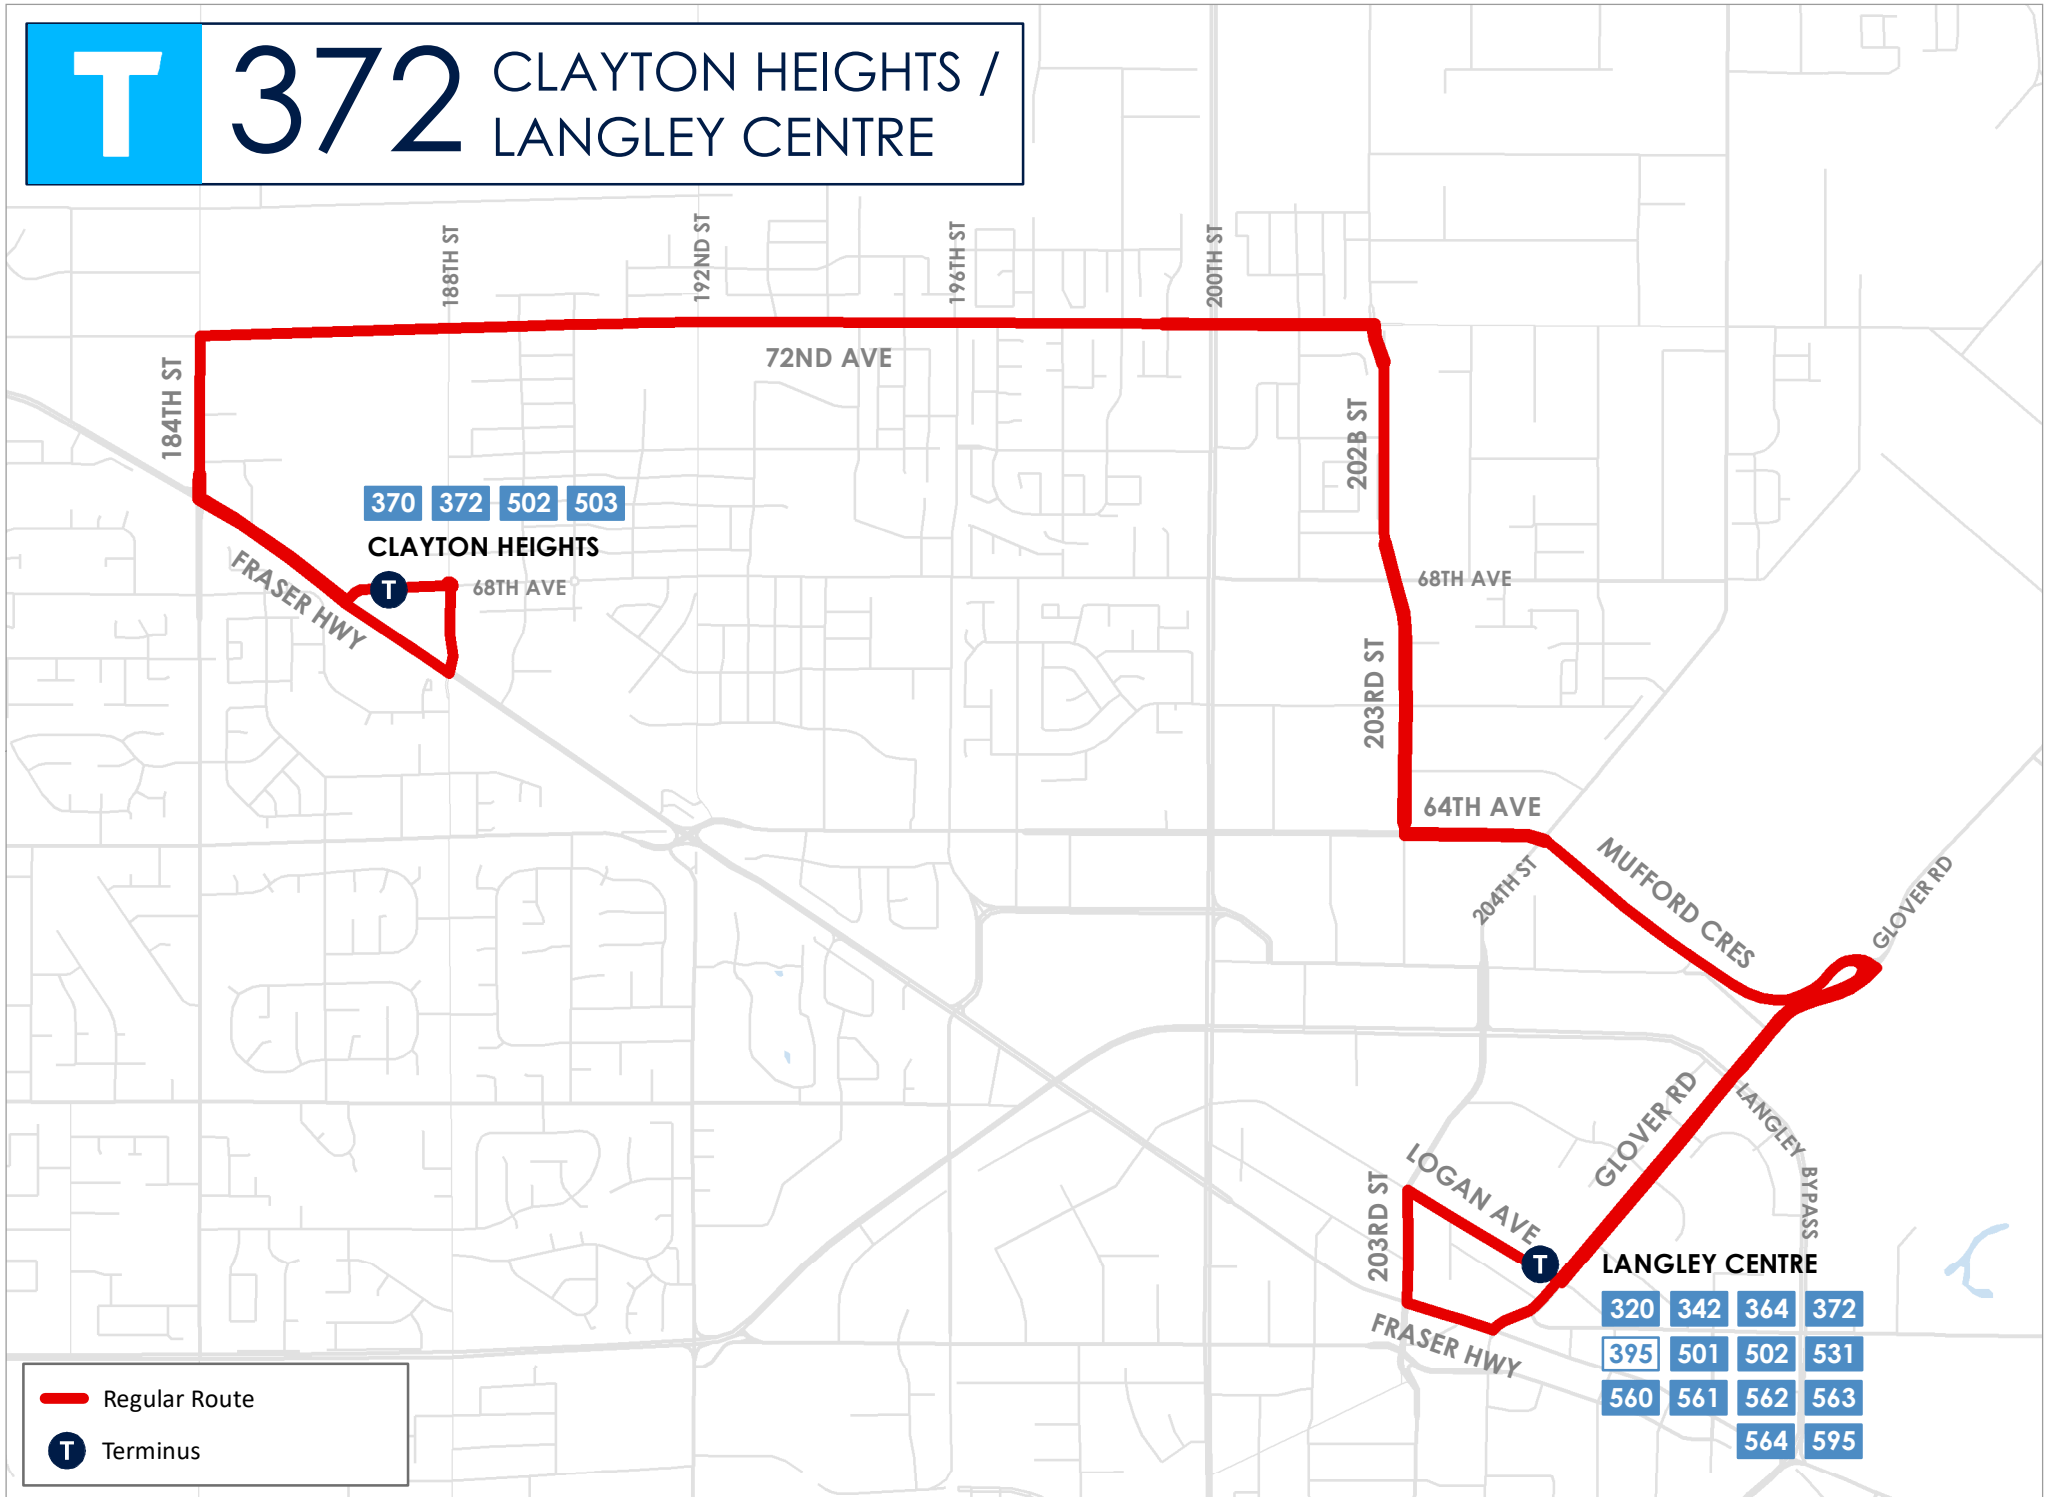

372 CLAYTON HEIGHTS / LANGLEY CENTRE

- Regular Route
- T Terminus