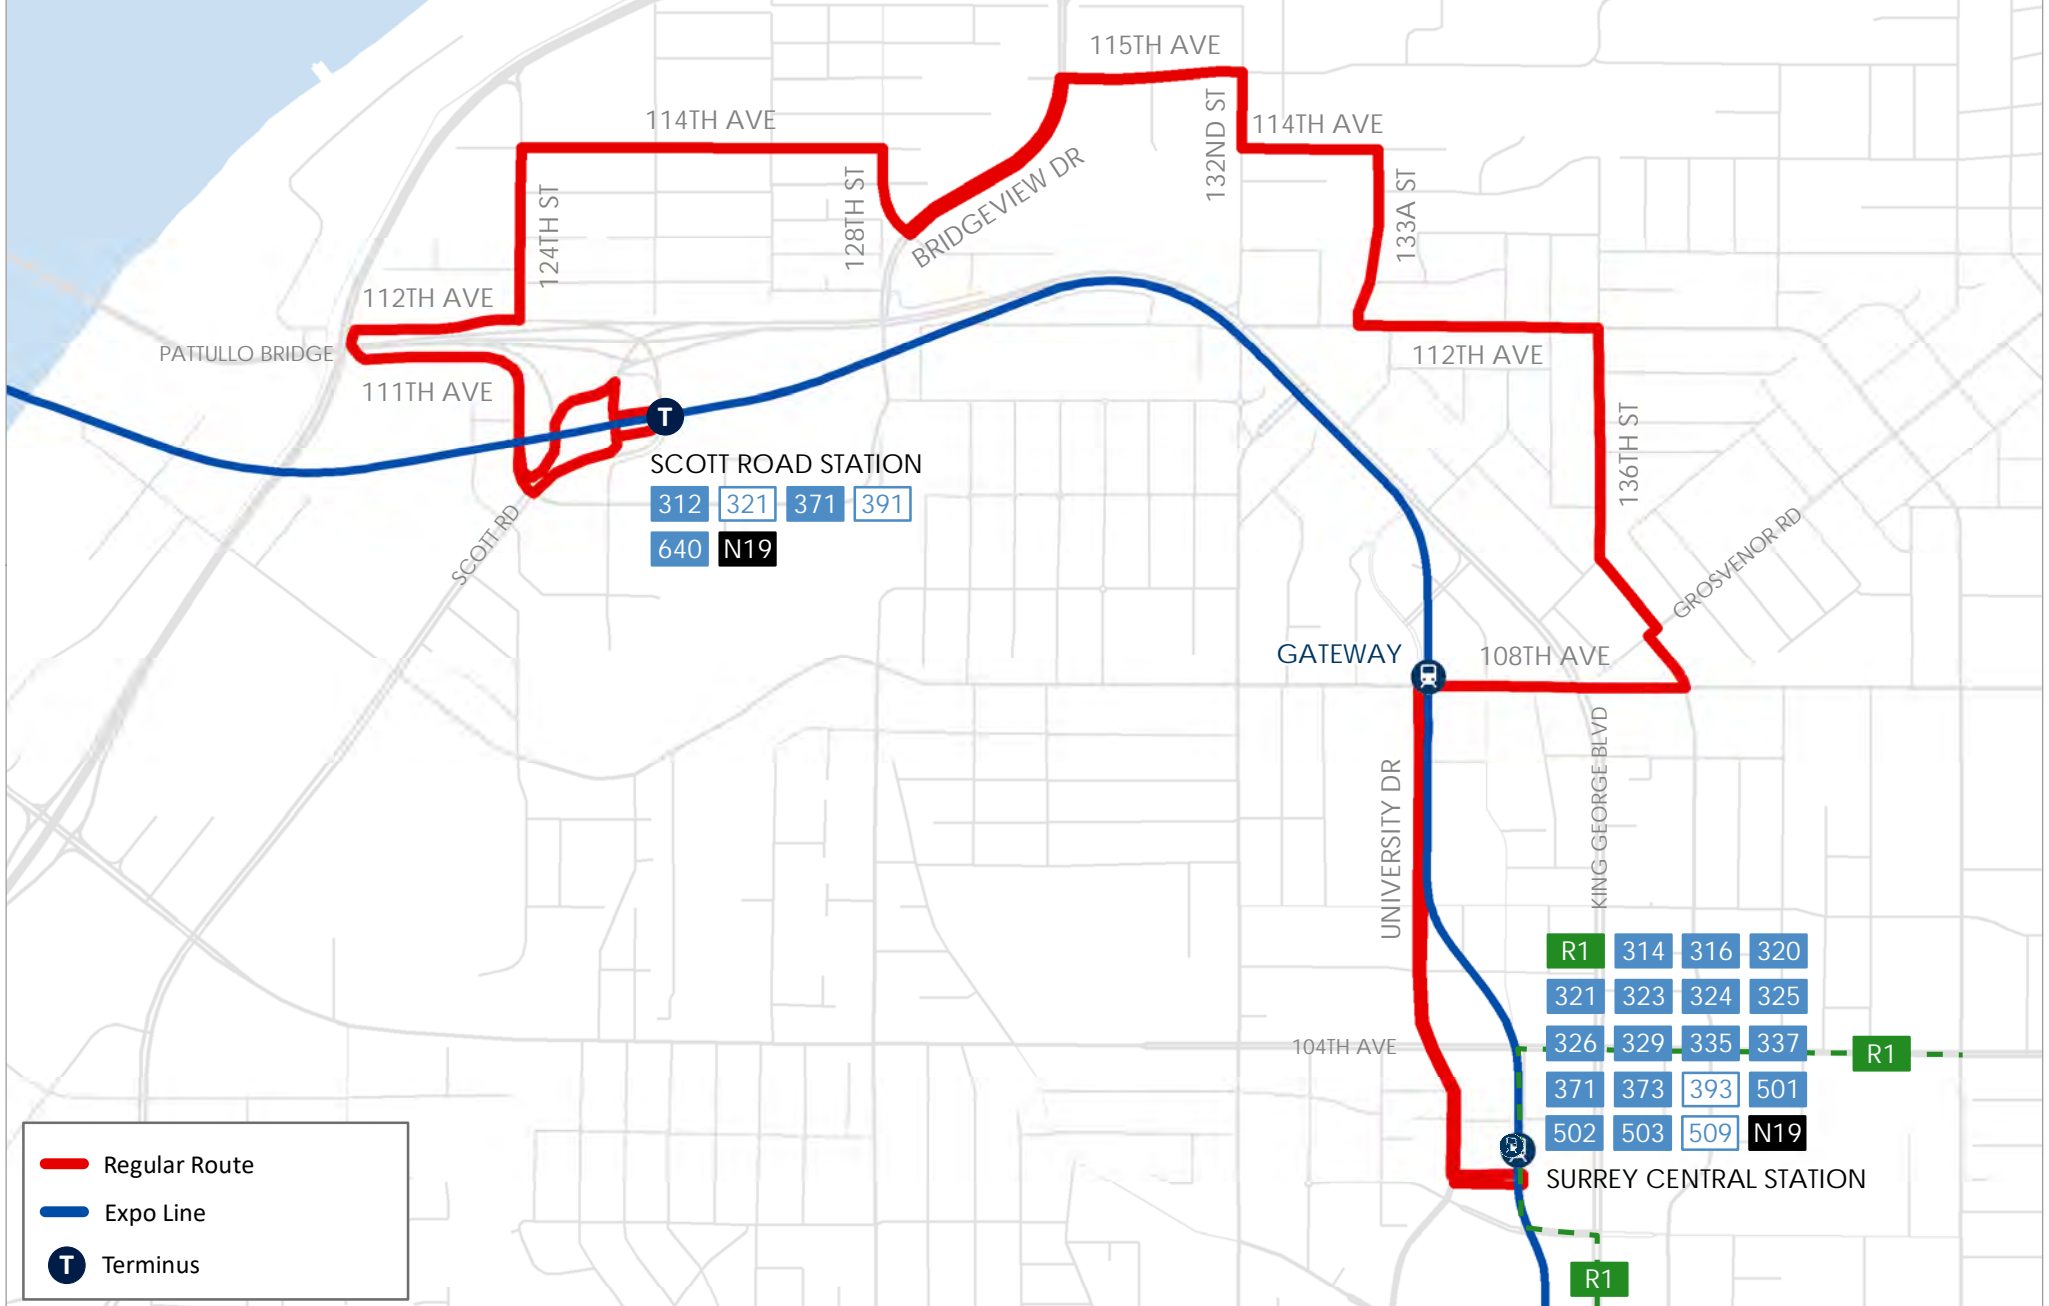

## BRIDGEVIEW SURREY CENTRAL STATION / SCOTT RD STATION

SCOTT ROAD STATION  
312 321 371 391  
640 N19

R1 314 316 320  
321 323 324 325  
326 329 335 337  
371 373 393 501  
502 503 509 N19

- Regular Route
- Expo Line
- Terminus