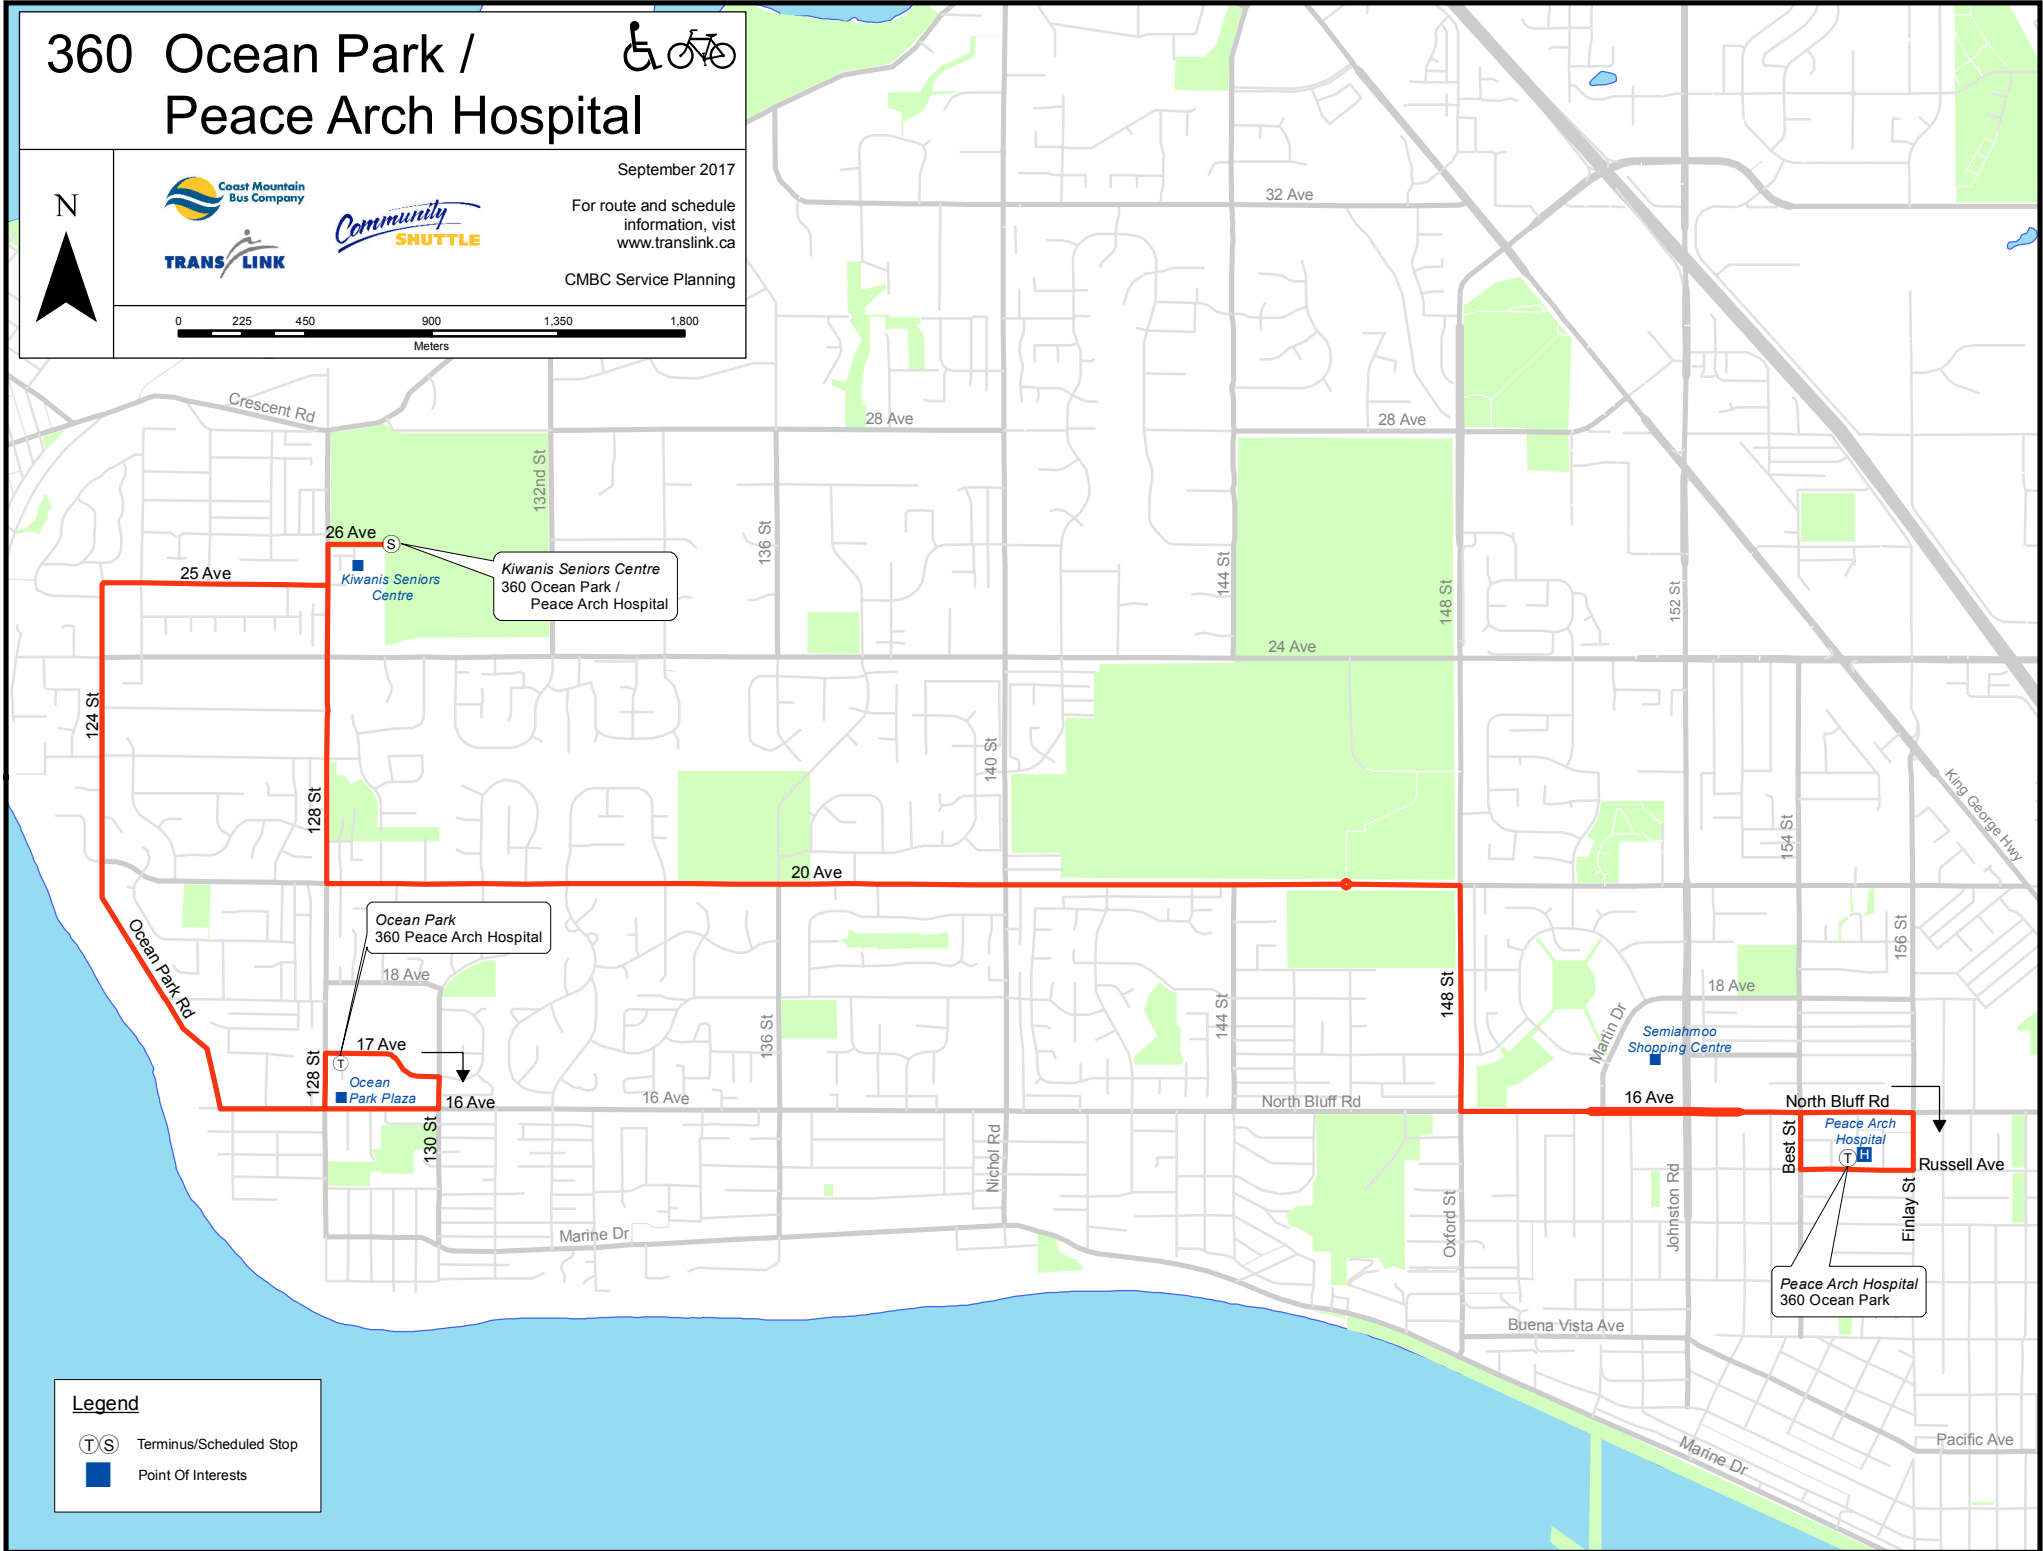

360 Ocean Park / Peace Arch Hospital

September 2017

For route and schedule
information, visit
www.translink.ca

CMBC Service Planning

Legend

- Terminus/Scheduled Stop
- Point Of Interests