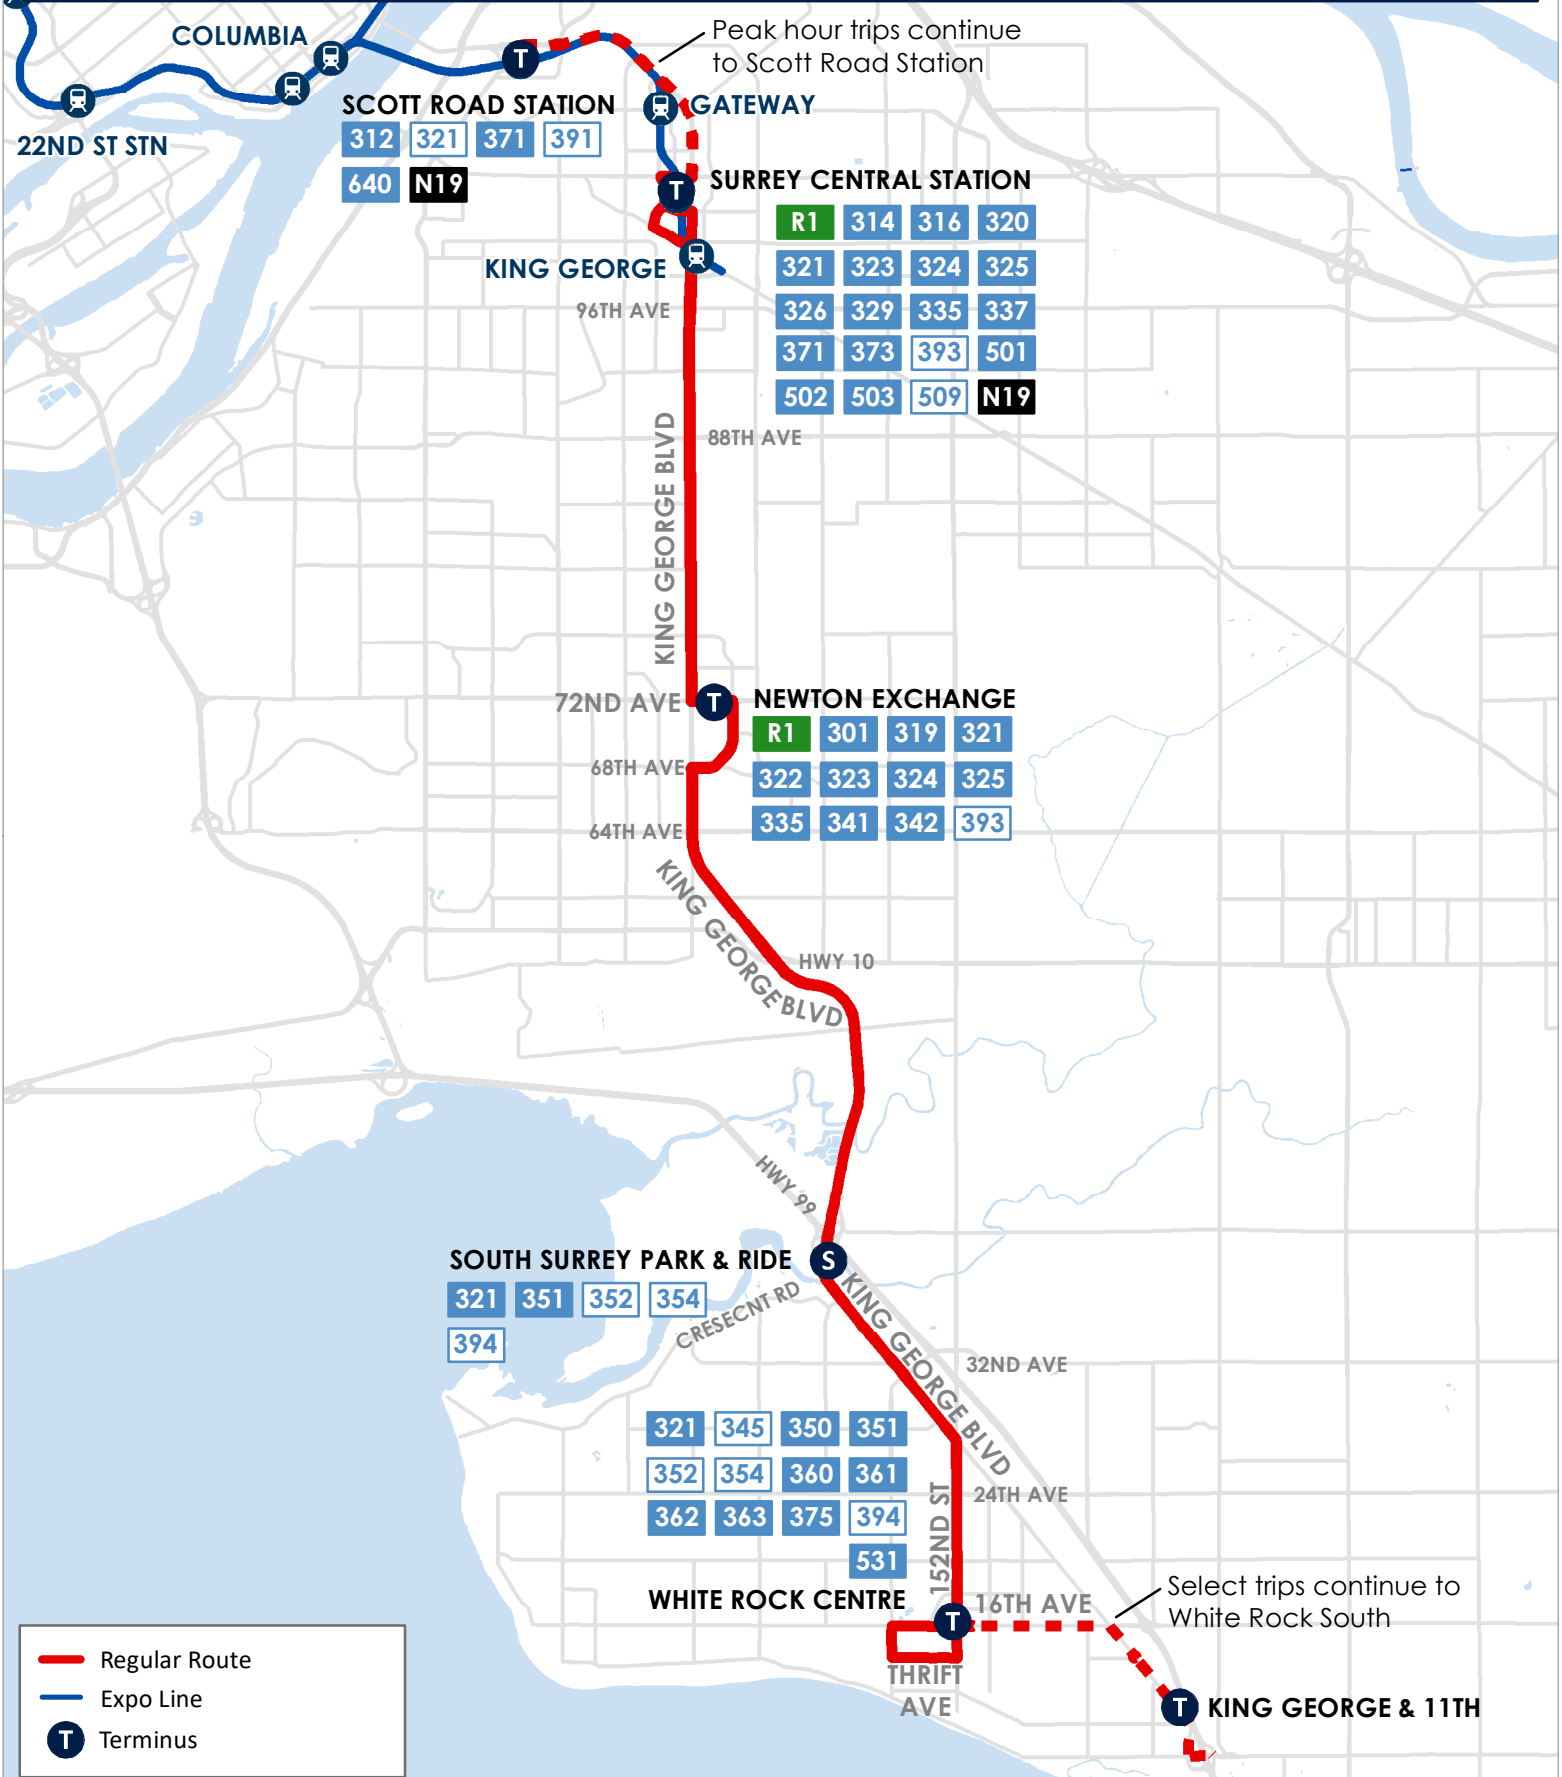

# 321 KING GEORGE BLVD

## SURREY CENTRAL / WHITE ROCK CENTRE

- Regular Route
- Expo Line
- Terminus