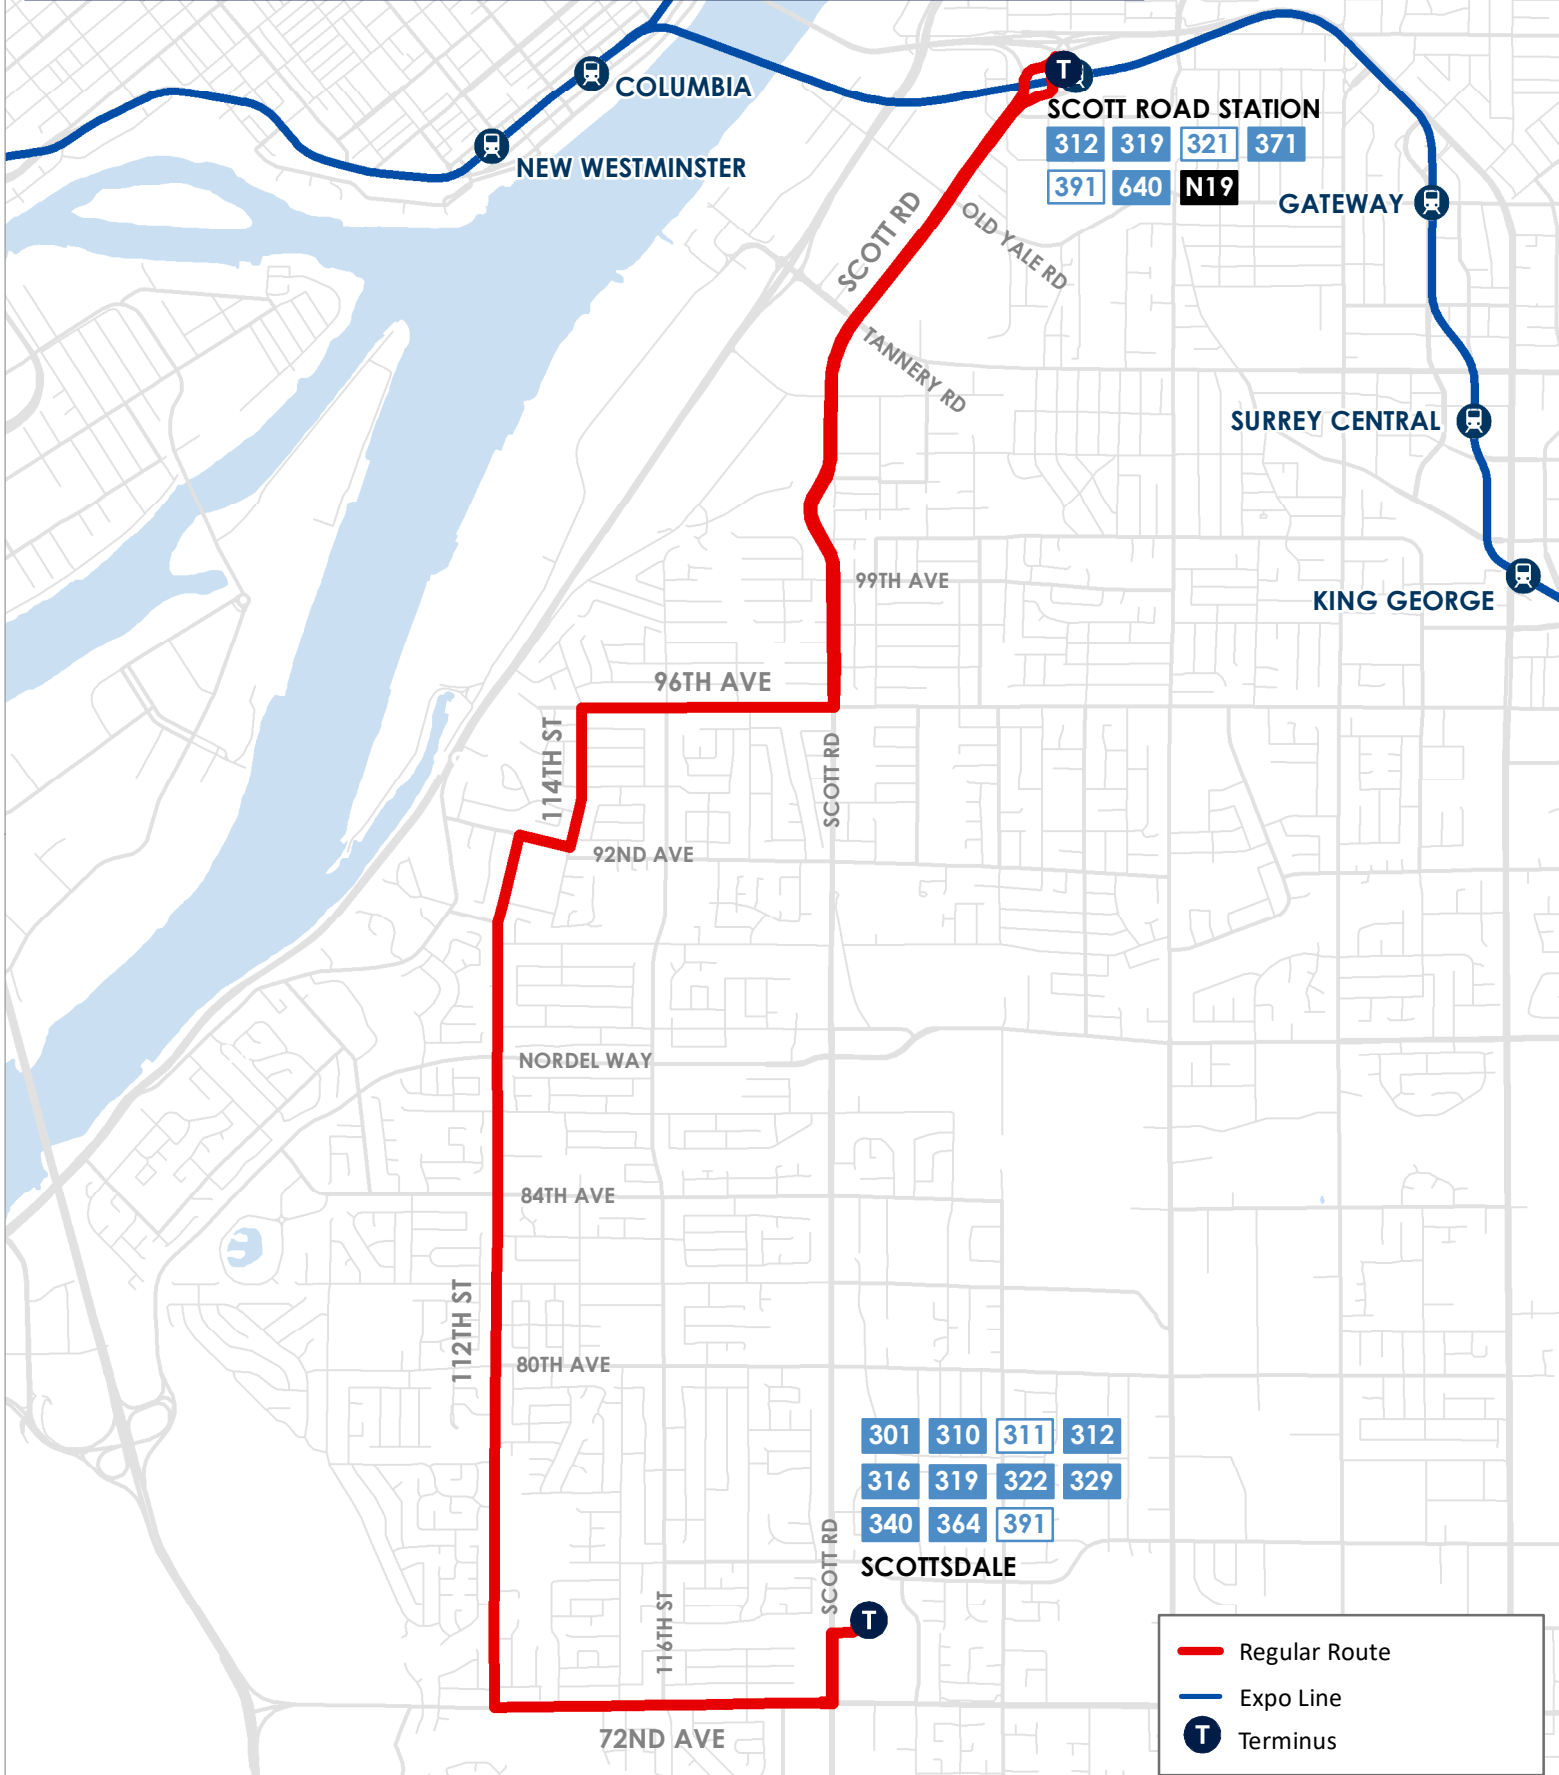

# T 312 112TH STREET SCOTT RD / SCOTTSDALE

- Regular Route
- Expo Line
- T** Terminus