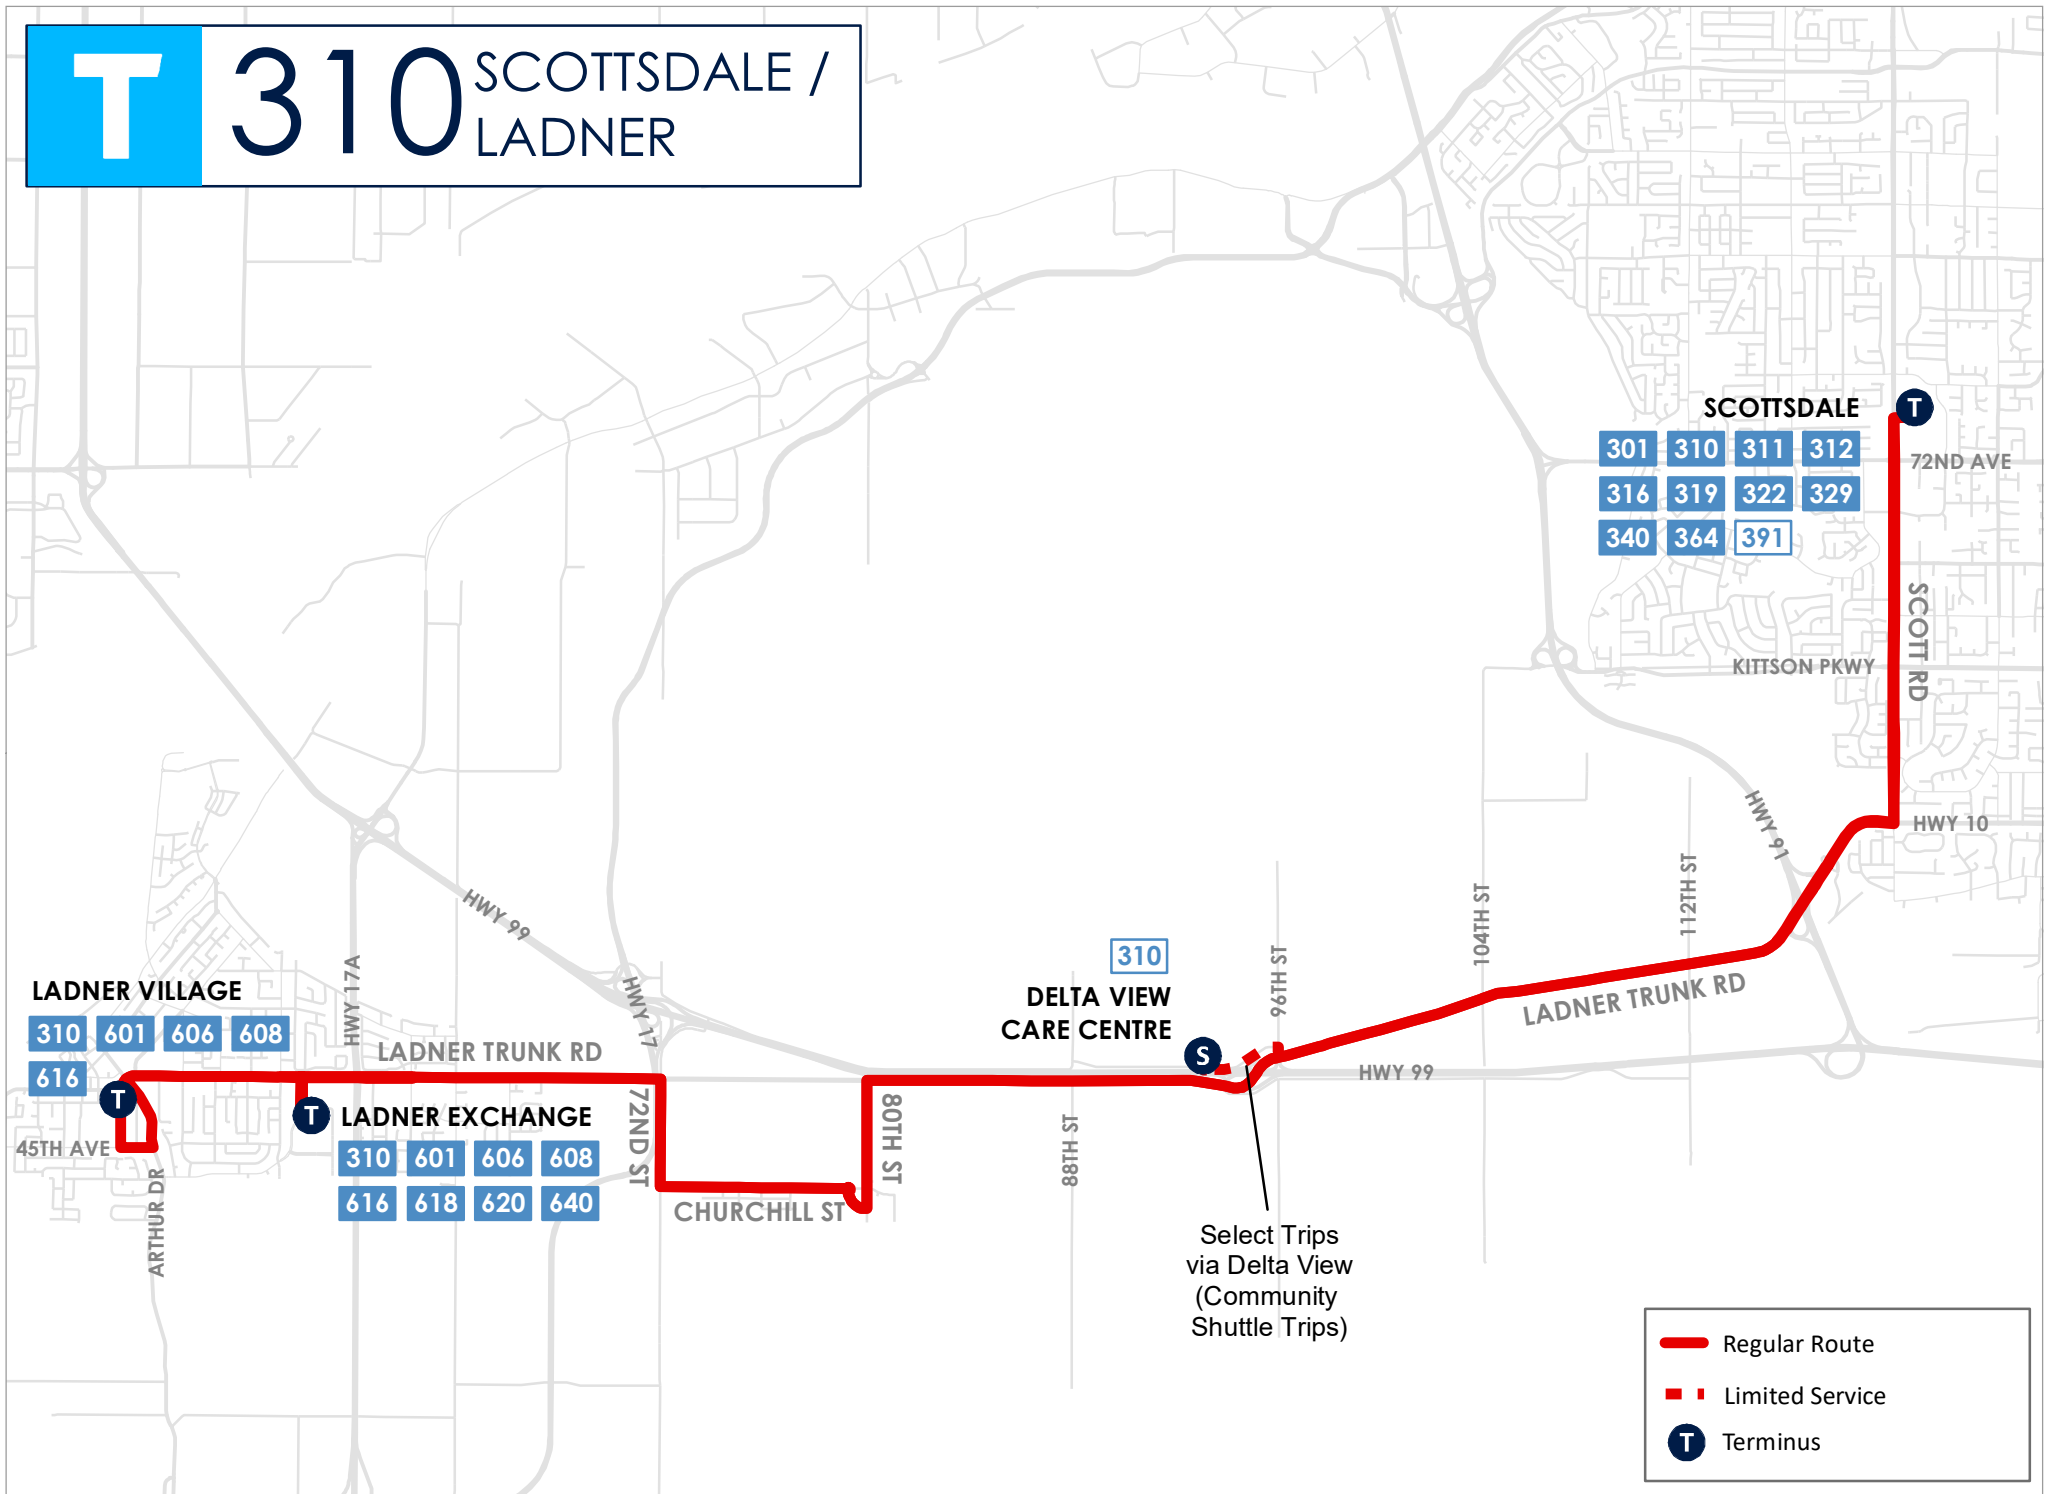

# T 310 SCOTTSDALE / LADNER

### LADNER VILLAGE

- 310
- 601
- 606
- 608
- 616

### DELTA VIEW CARE CENTRE

S

Select Trips via Delta View (Community Shuttle Trips)

HWY 17A

HWY 99

ARTHUR DR

45TH AVE

- Regular Route
- Limited Service
- Terminus