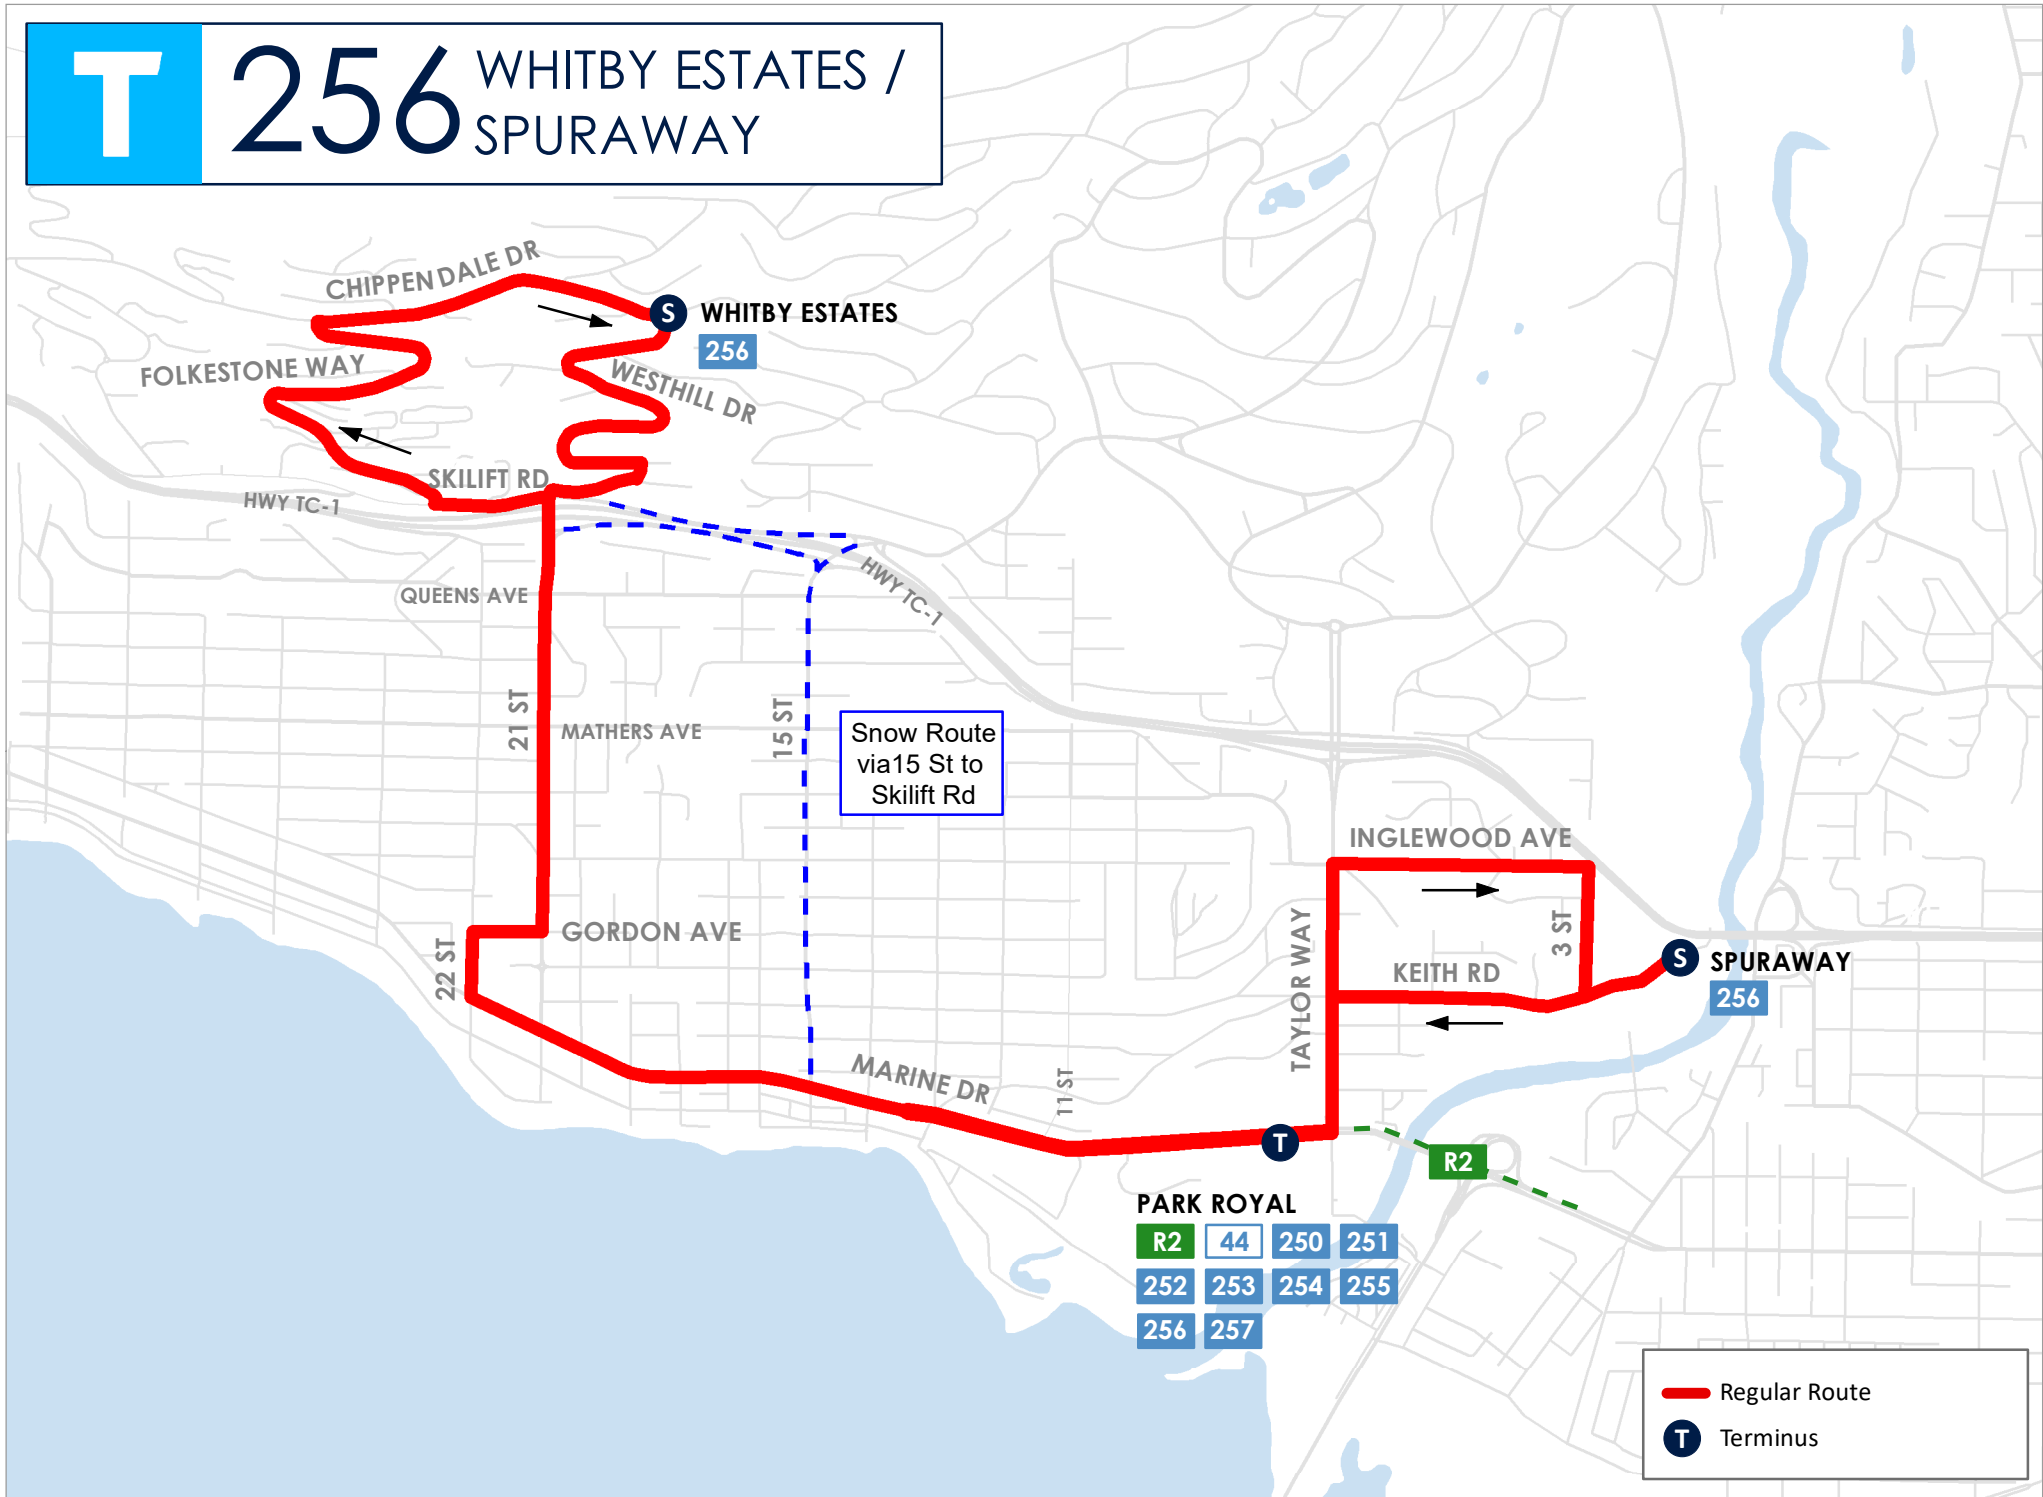

T 256 WHITBY ESTATES / SPURAWAY

Snow Route via 15 St to Skilift Rd

R2	44	250	251
252	253	254	255
256	257		

- Regular Route
- Terminus