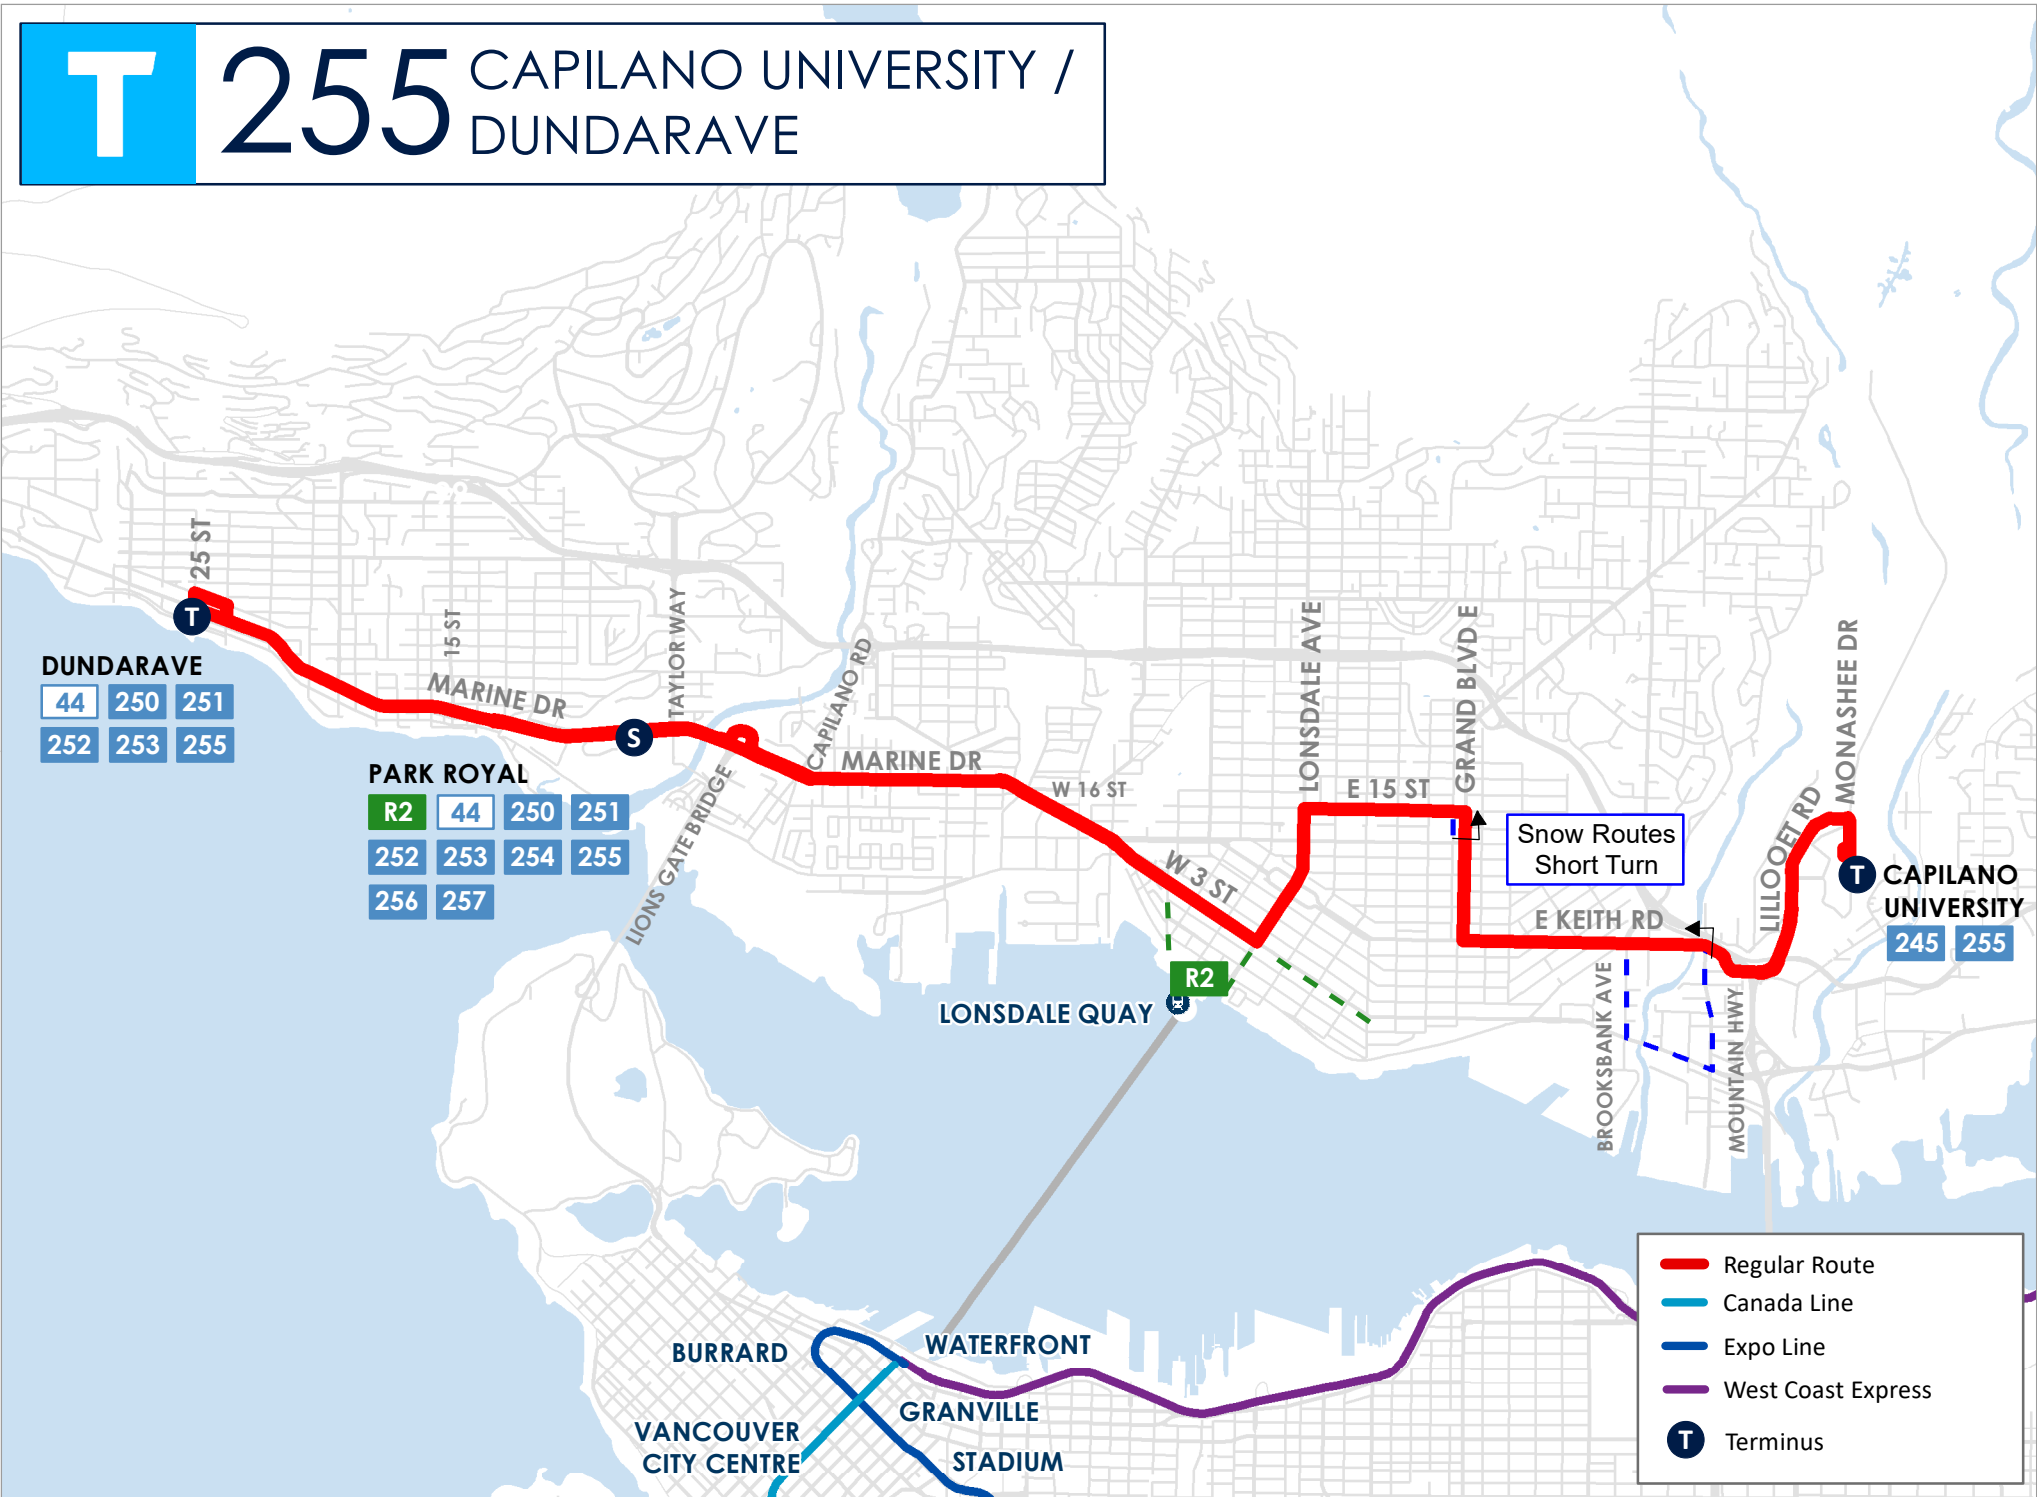

# T 255 CAPILANO UNIVERSITY / DUNDARAVE

**DUNDARAVE**  
 44 250 251  
 252 253 255

**PARK ROYAL**  
 R2 44 250 251  
 252 253 254 255  
 256 257

**CAPILANO UNIVERSITY**  
 245 255

- Regular Route
- Canada Line
- Expo Line
- West Coast Express
- T Terminus