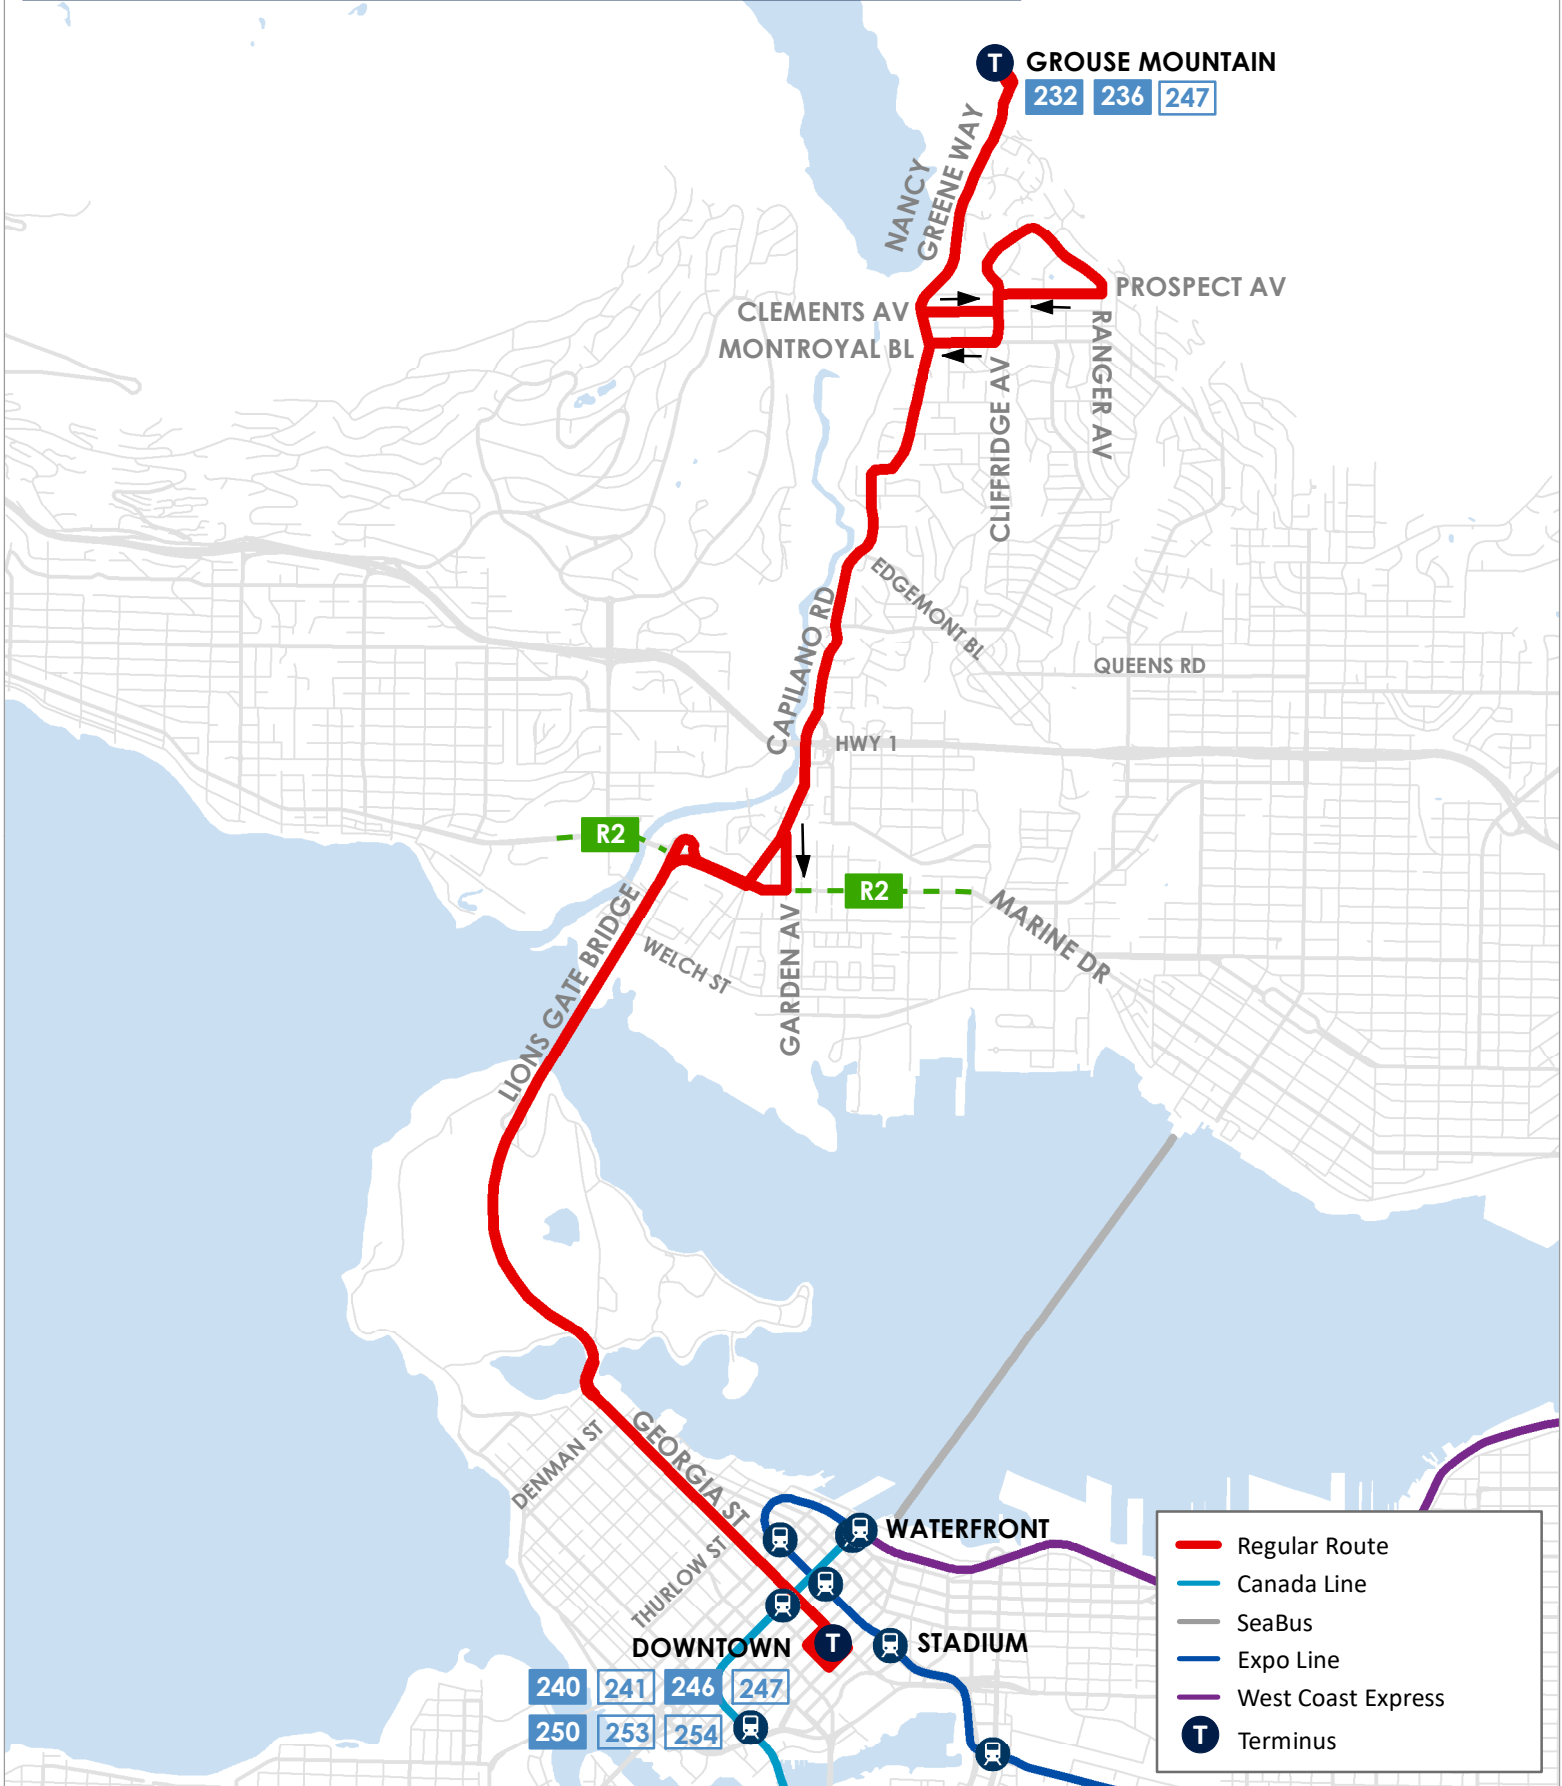

T 247 DOWNTOWN / GROUSE MOUNTAIN

- Regular Route
- Canada Line
- SeaBus
- Expo Line
- West Coast Express
- T** Terminus