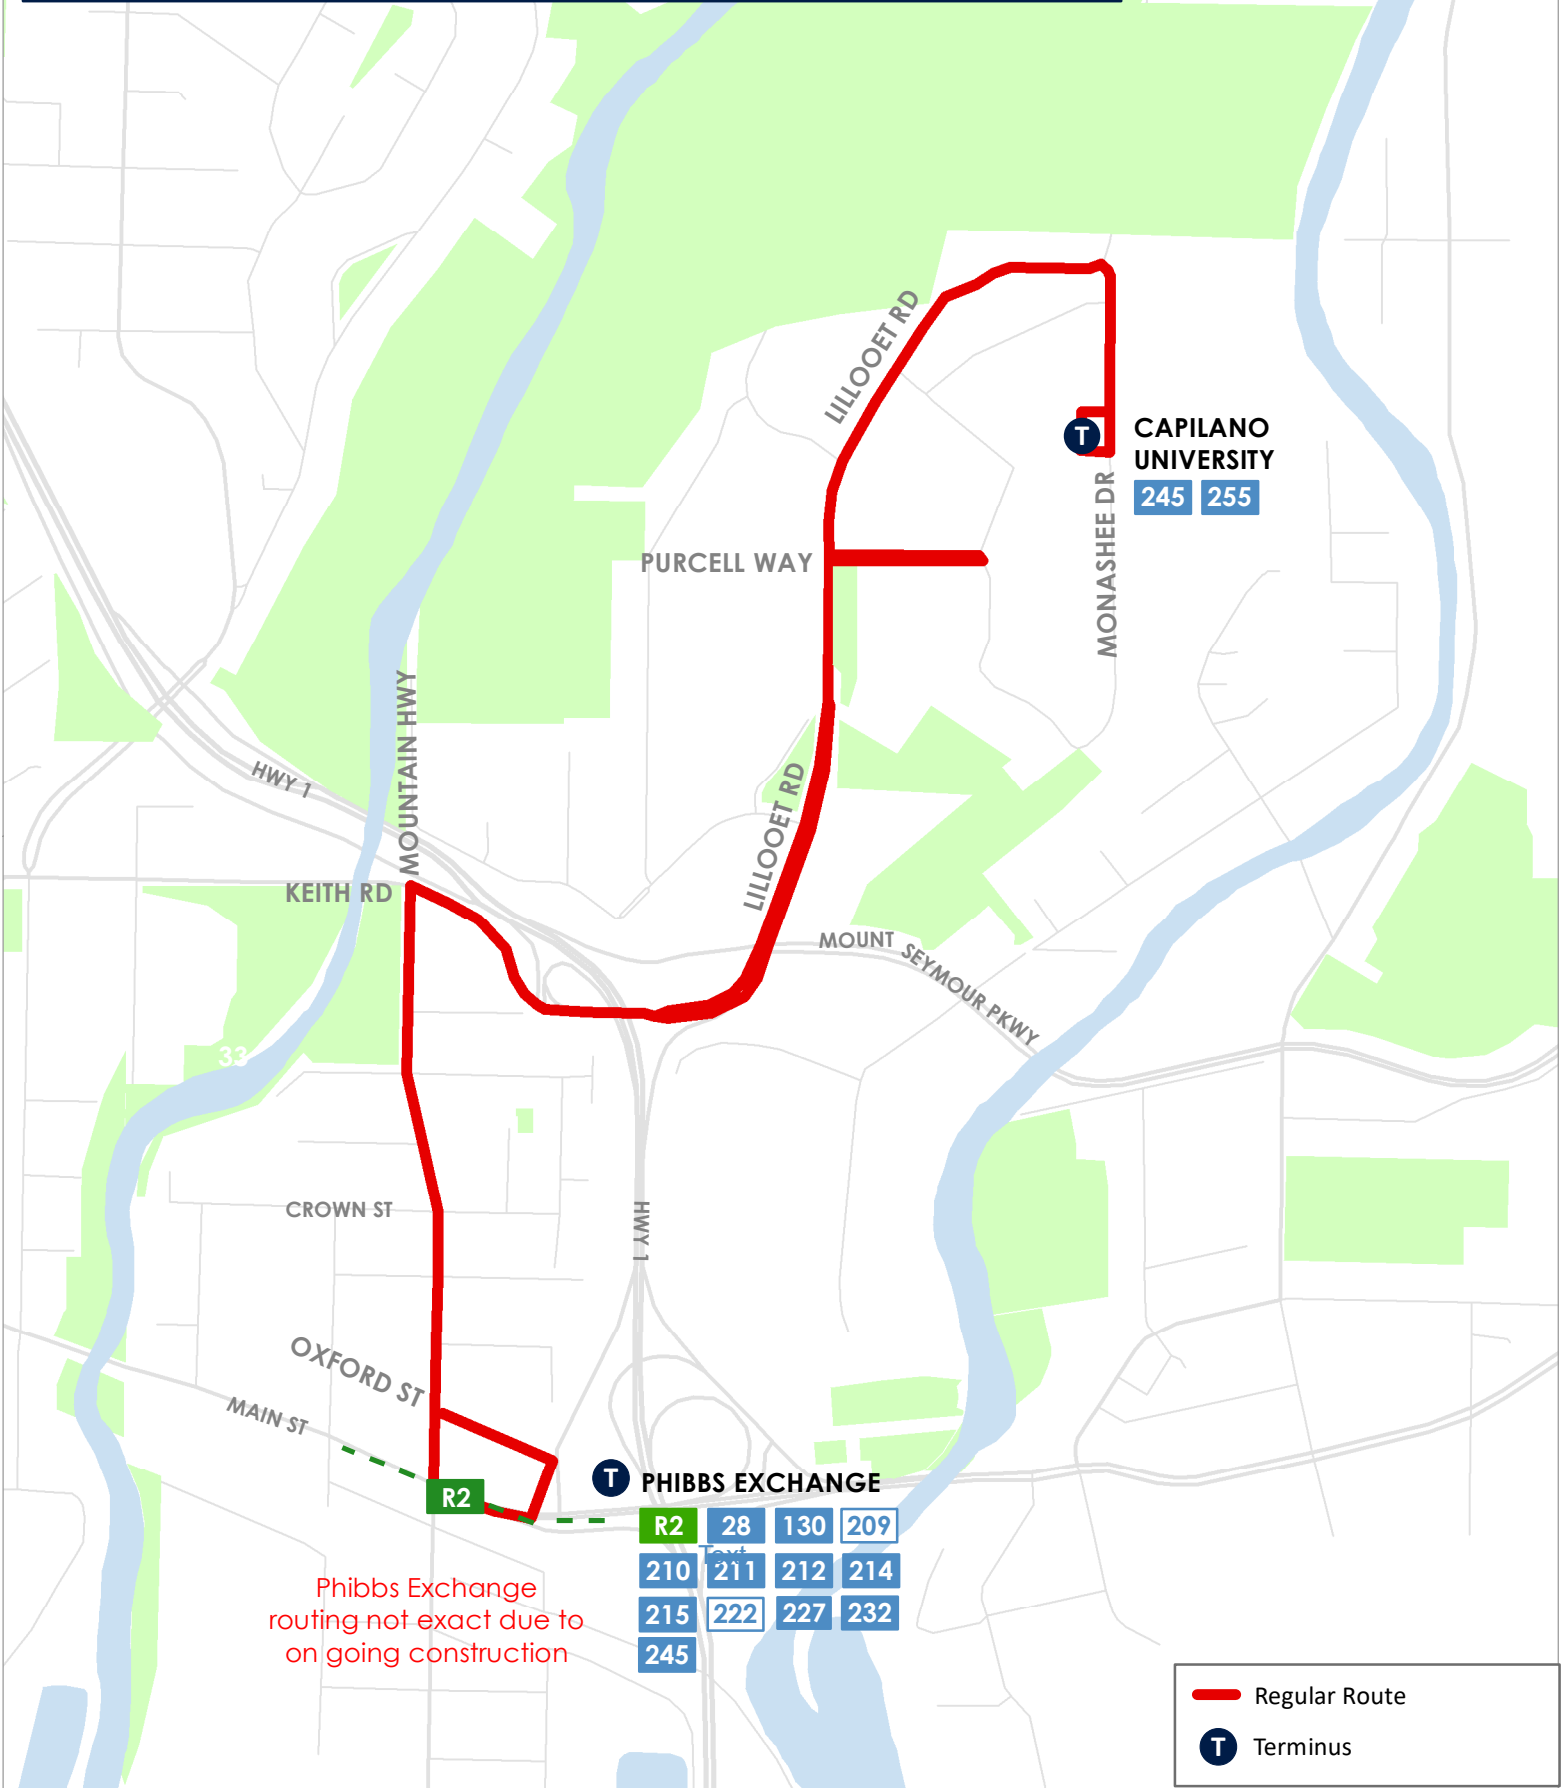

T 245 CAPILANO UNIVERSITY / PHIBBS EXCHANGE

Phibbs Exchange routing not exact due to on going construction

R2	28	130	209
210	211	212	214
215	222	227	232
245			

- Regular Route
- Terminus