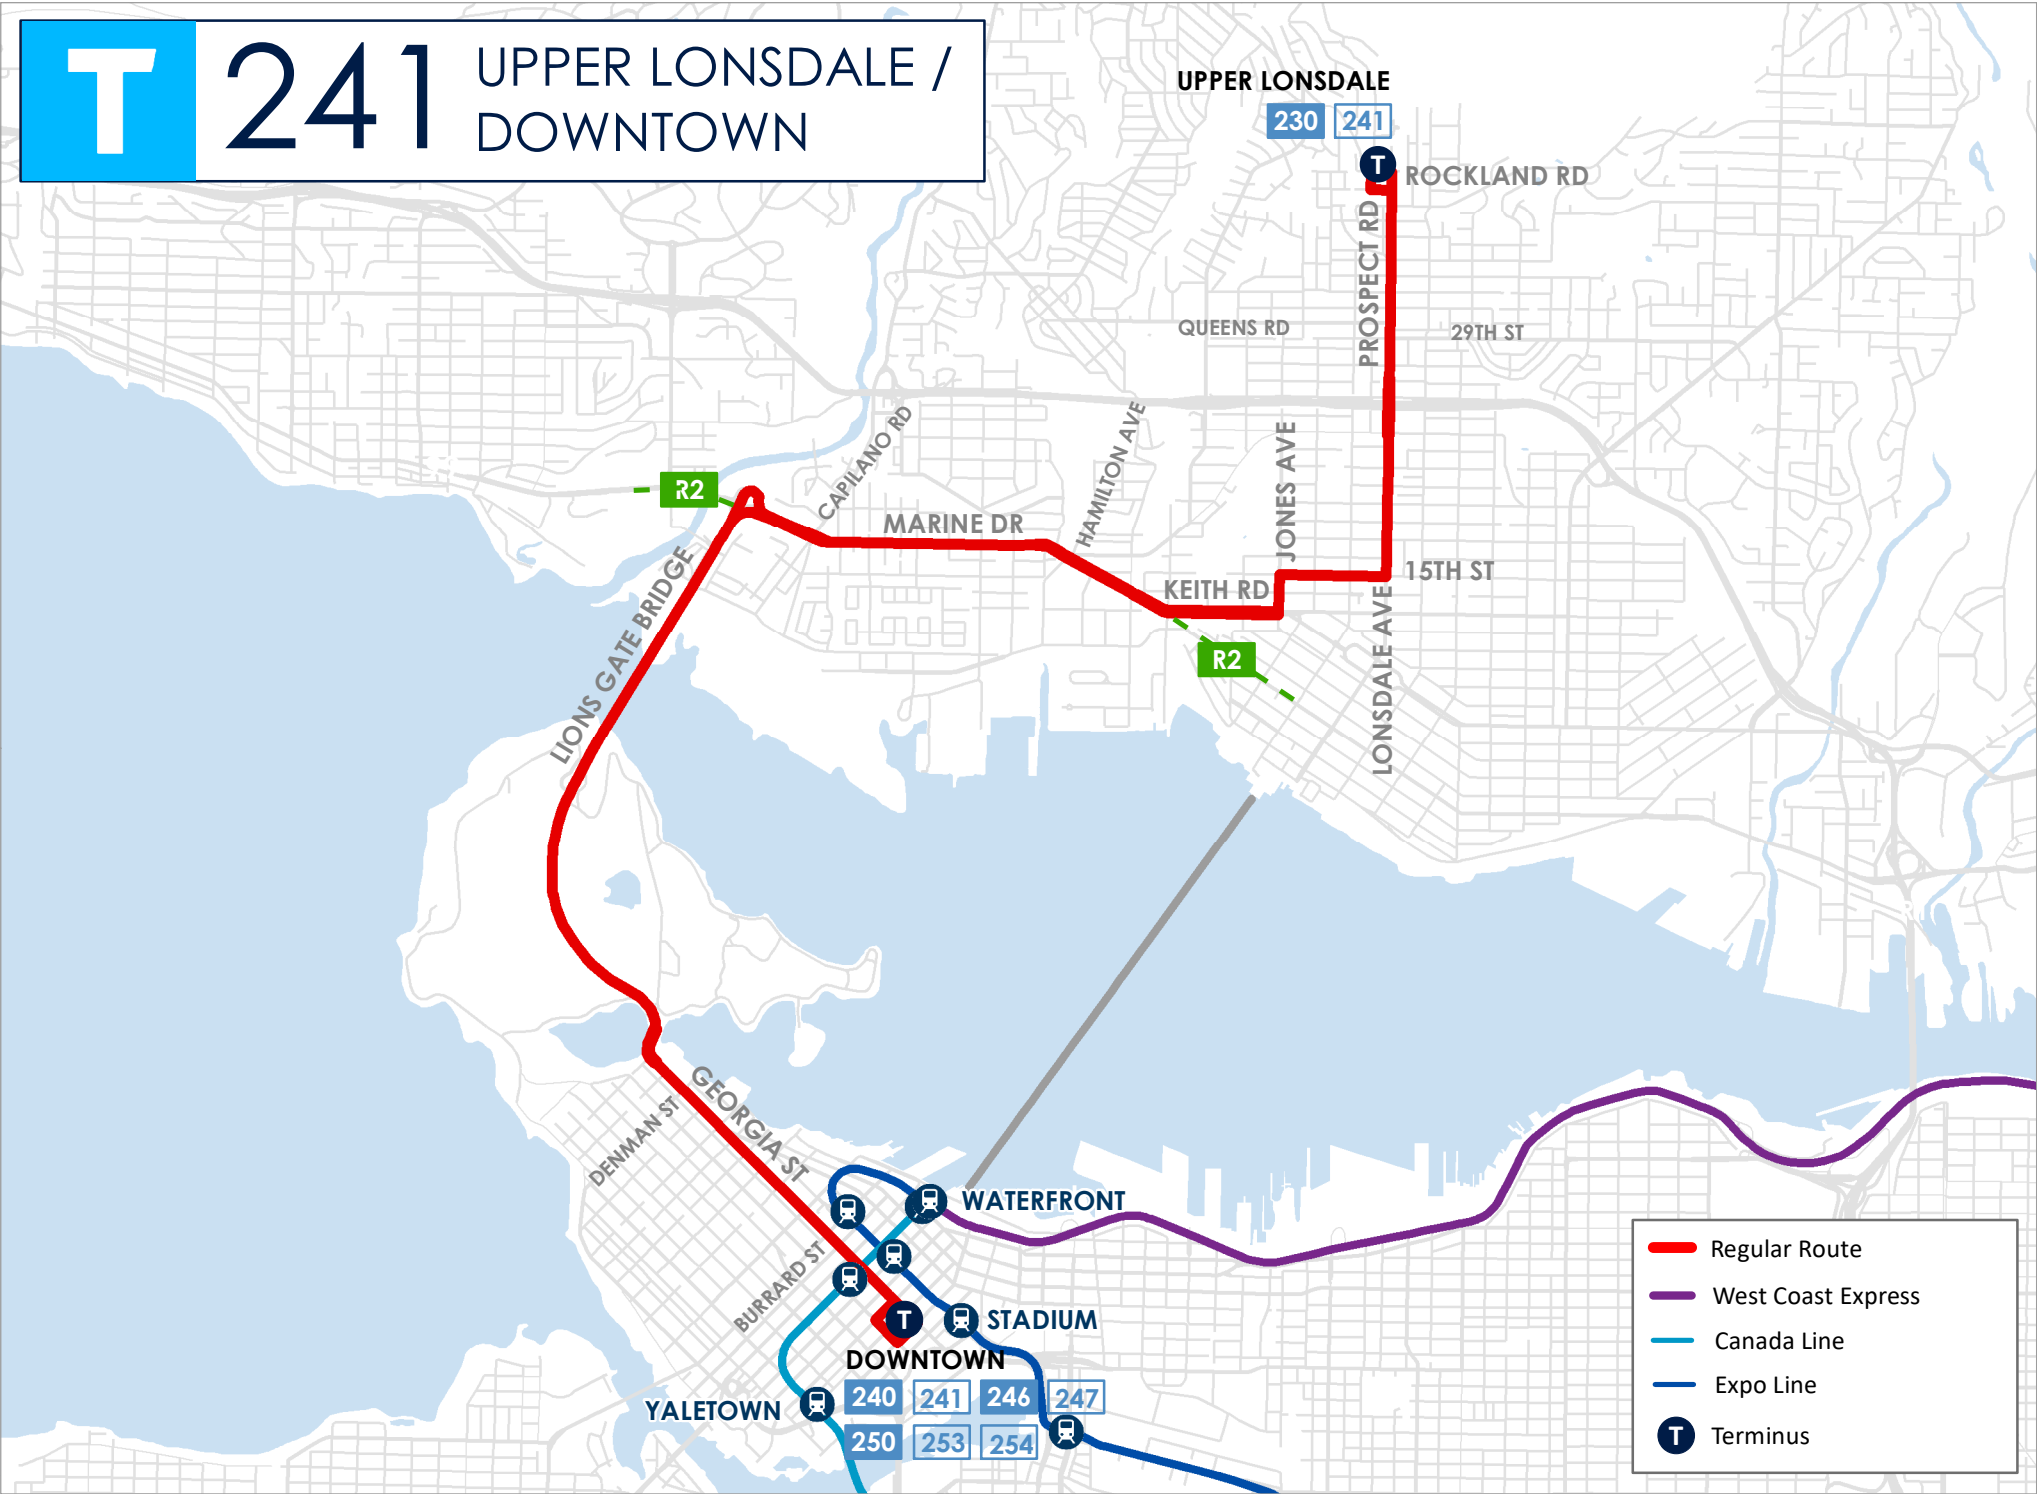

T 241 UPPER LONSDALE / DOWNTOWN

- Regular Route
- West Coast Express
- Canada Line
- Expo Line
- T** Terminus